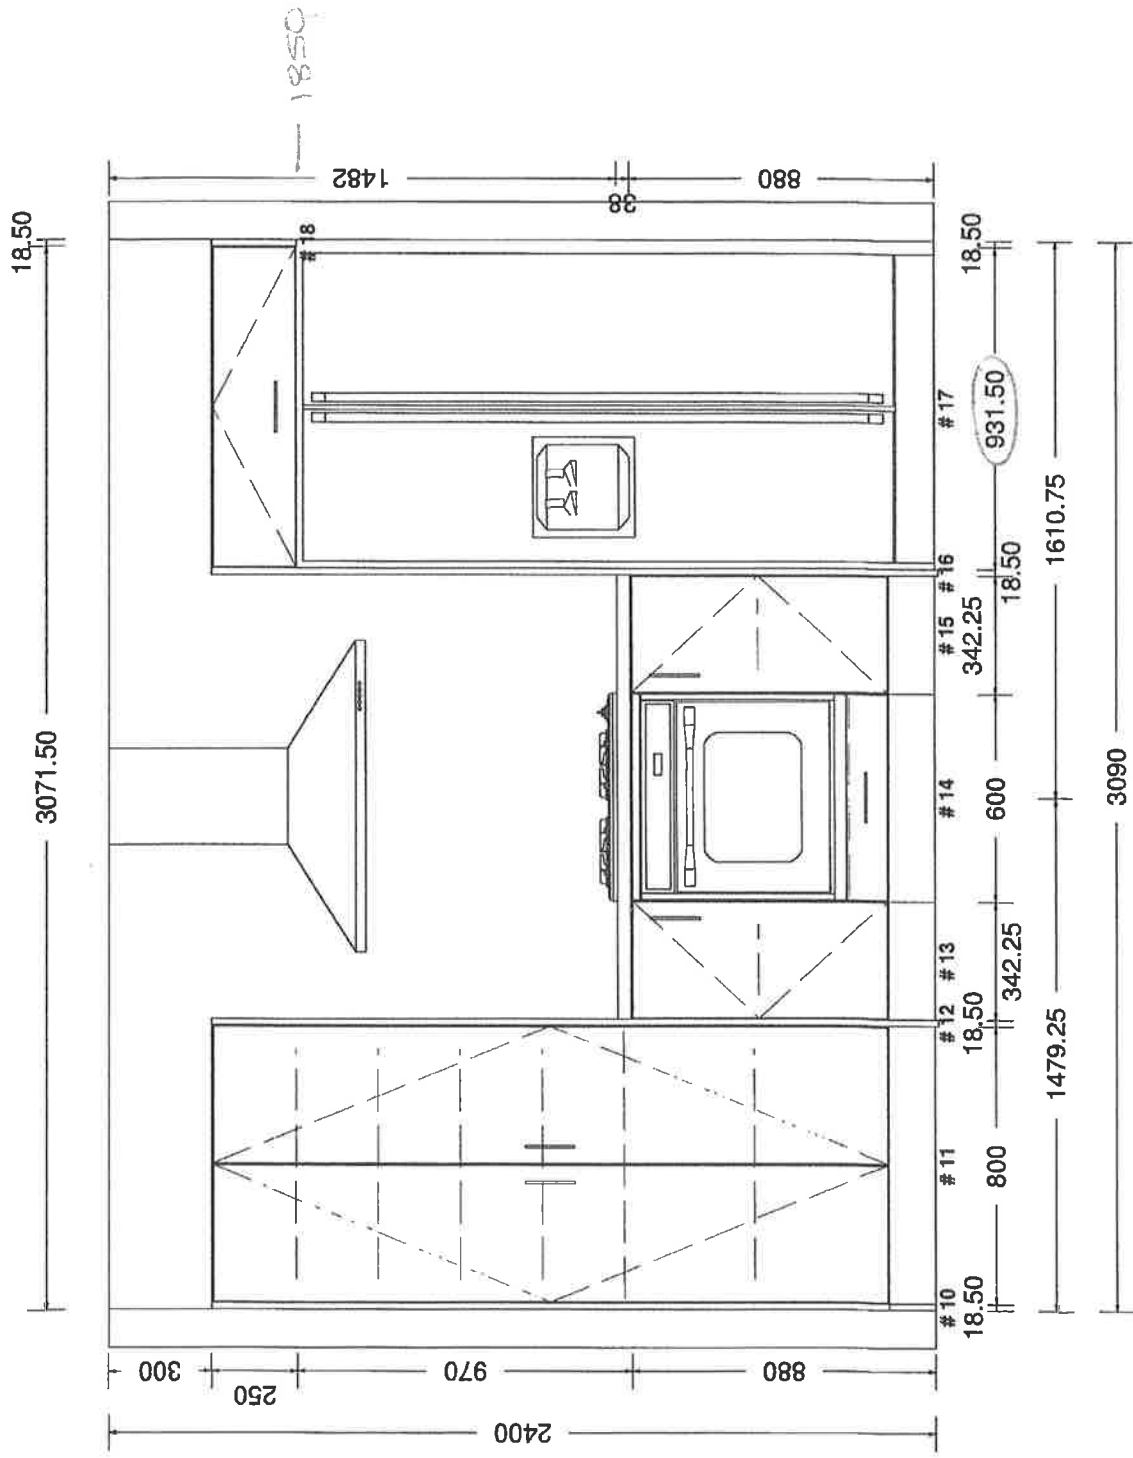

sales@kitchencontours.co.nz

379 wicksteed street, wanganui 4500 • p. 06 345 1840 • f. 06 345 1841

#1 LOT 6 MELKSHAM

Printed on: 01/06/17

Drawn by: TOM

V 8