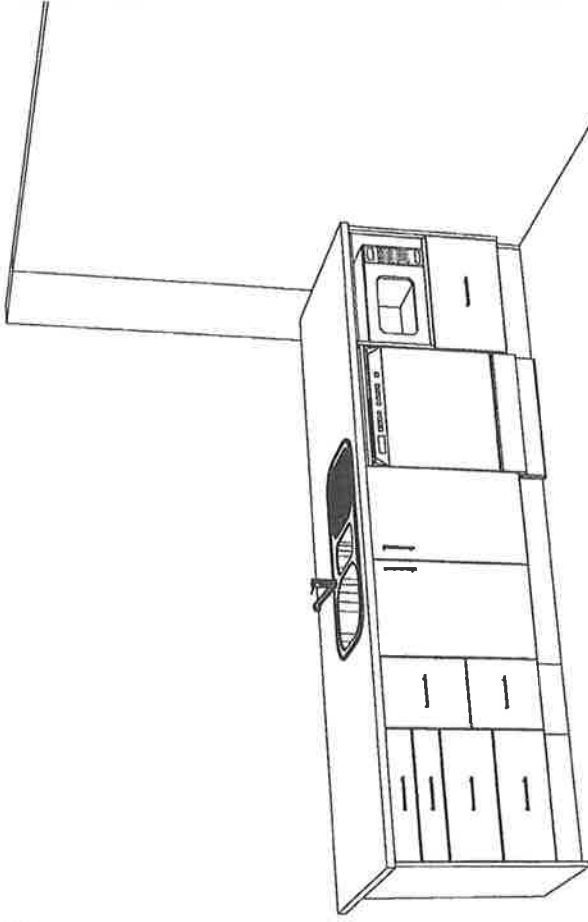

kitchen
contours

#1 LOT 6 MELKSHAM

Printed on: 01/06/17

Drawn by: TOM

V

sales@kitchencontours.co.nz

379 wicksted street, wanganui 4500 • p. 06 345 1840 • f. 06 345 1841