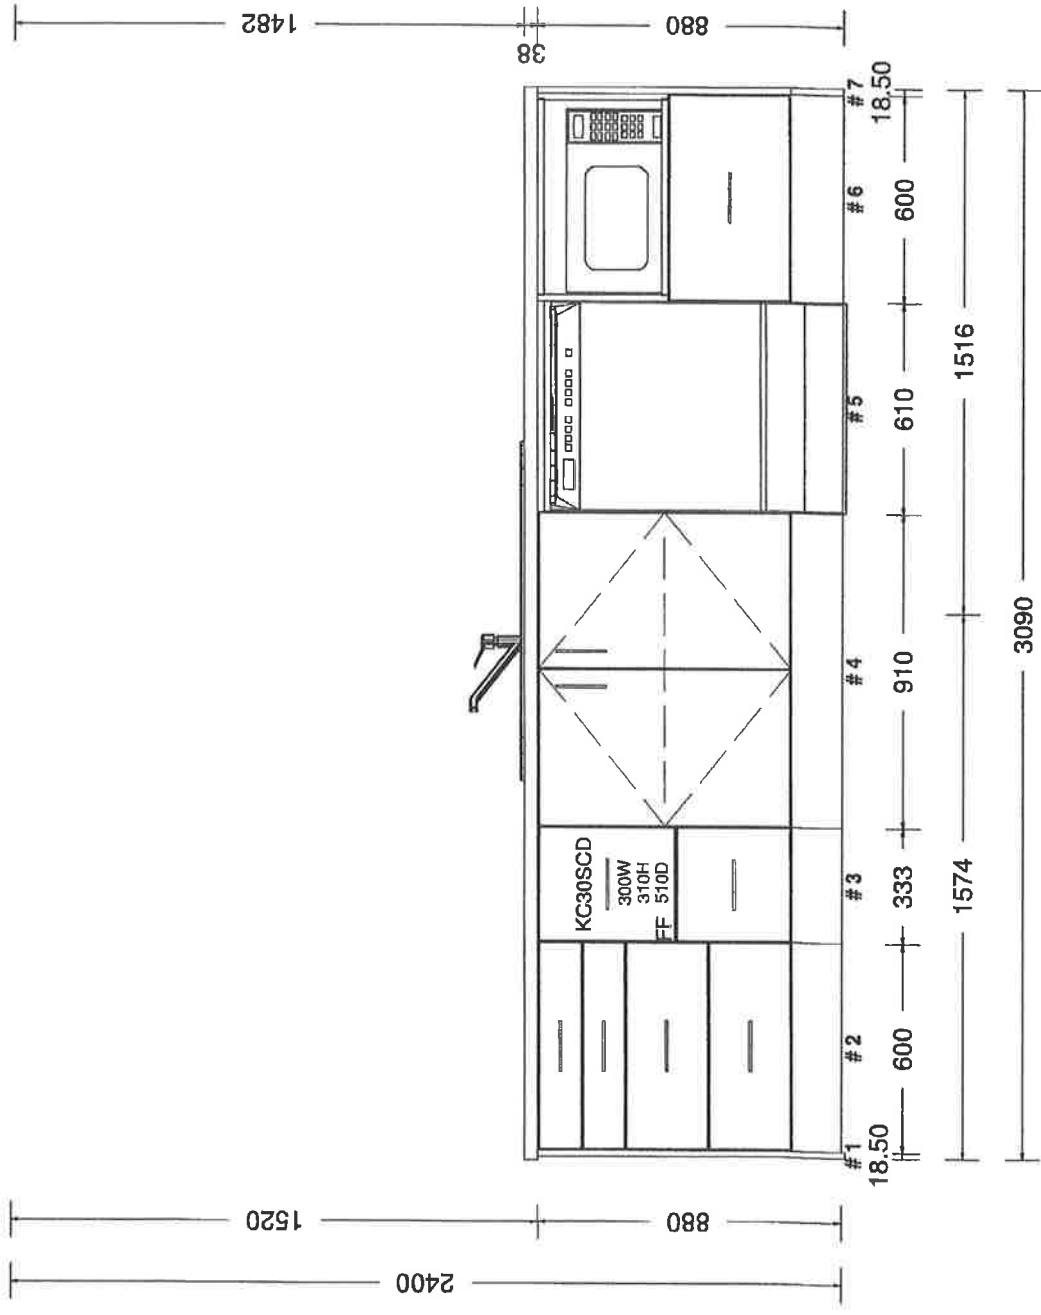

379 wicksteed street, wanganui 4500 • p. 06 345 1840 • f. 06 345 1841

#1 LOT 6 MELKSHAM

Printed on: 01/06/17

Drawn by: TOM

V 8

kitchen
contours

#1 LOT 6 MELKSHAM
Printed on: 01/06/17
Drawn by: TOM
V 8

sales@kitchencontours.co.nz