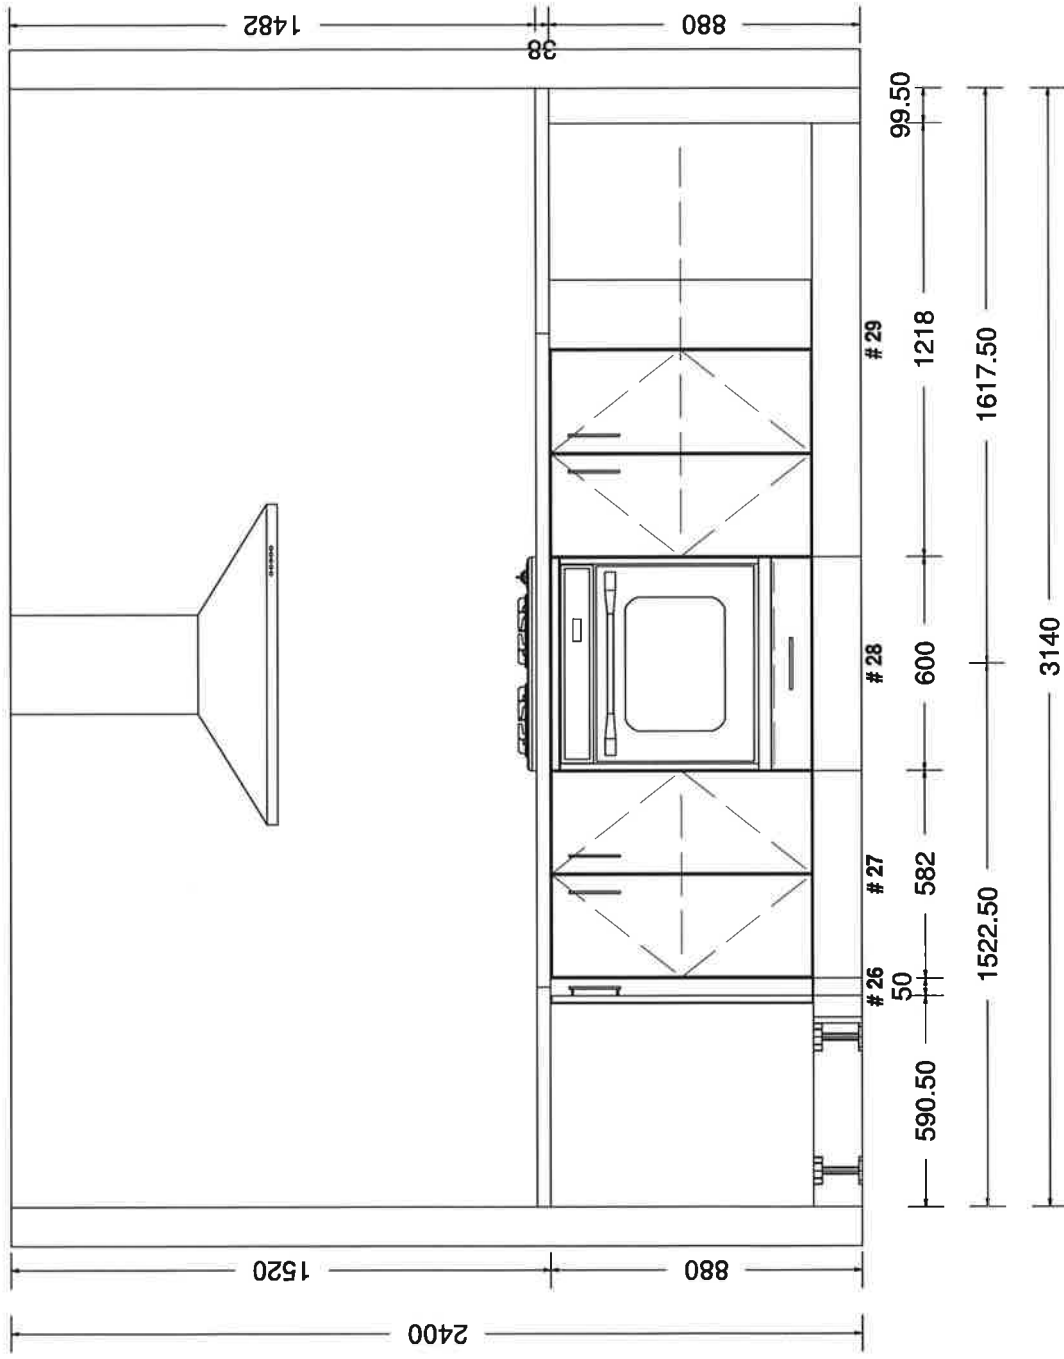

Drawn by: DM

V 8

kitchen
contours

LOT 400 GRENADA (HOUSE 2)
 Printed on: 04/07/17
 Drawn by: DM
 V 8

sales@kitchencontours.co.nz

379 wicksteed street, wanganui 4500 • p. 06 345 1840 • f. 06 345 1841

sales@kitchencontours.co.nz