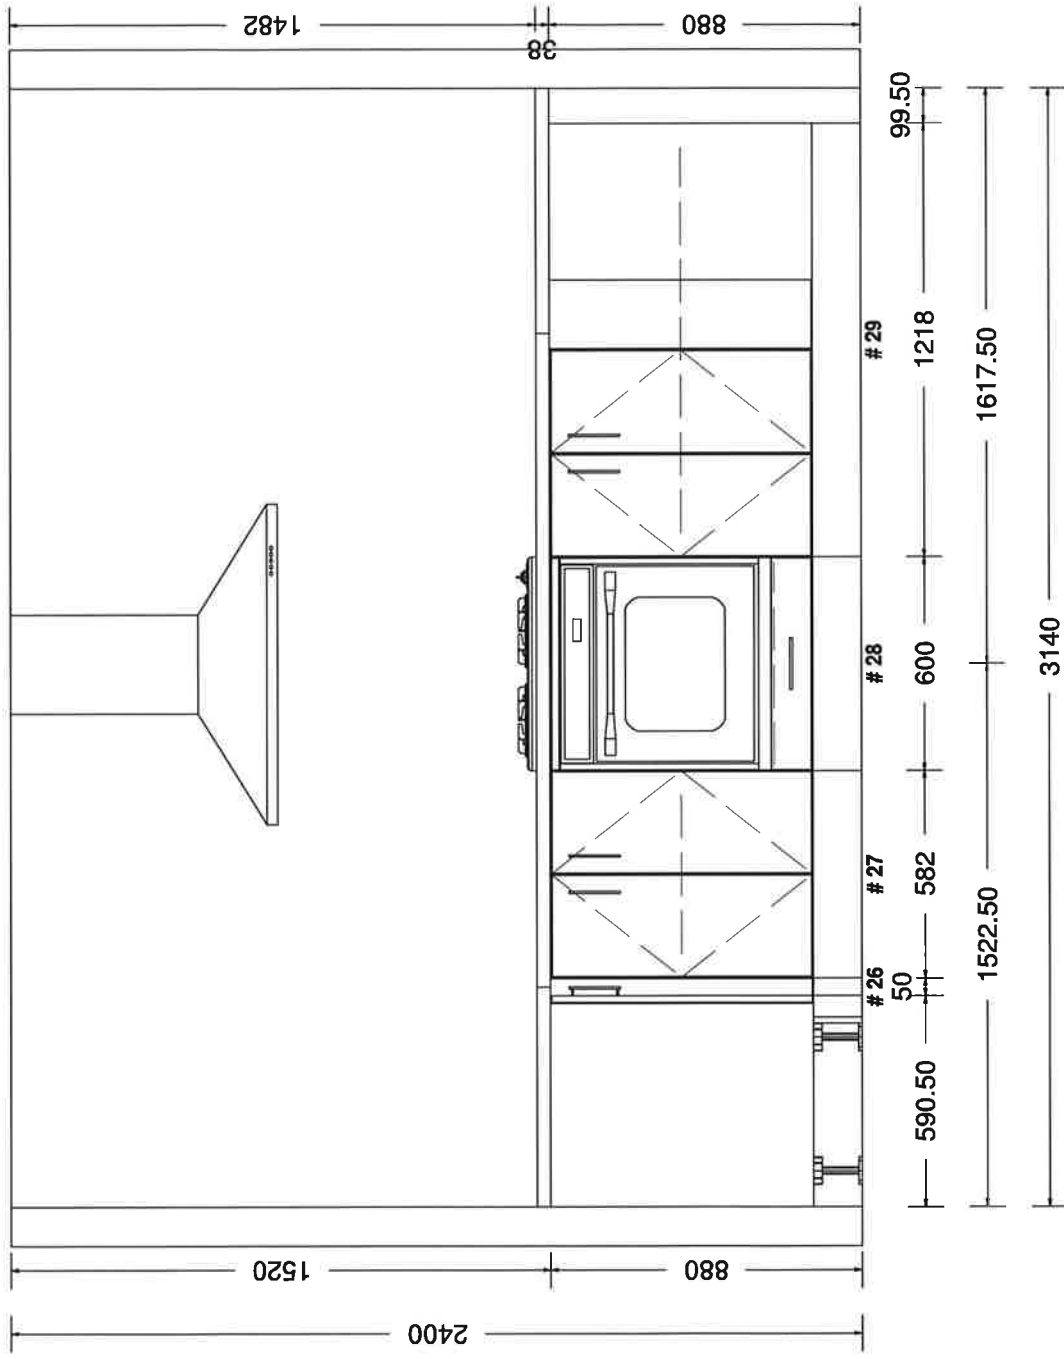

Drawn by: DM

V 8

kitchen  
contours

LOT 400 GRENADA (HOUSE 2)  
 Printed on: 04/07/17  
 Drawn by: DM  
 V 8

sales@kitchencontours.co.nz

379 wicksteed street, wanganui 4500 • p. 06 345 1840 • f. 06 345 1841