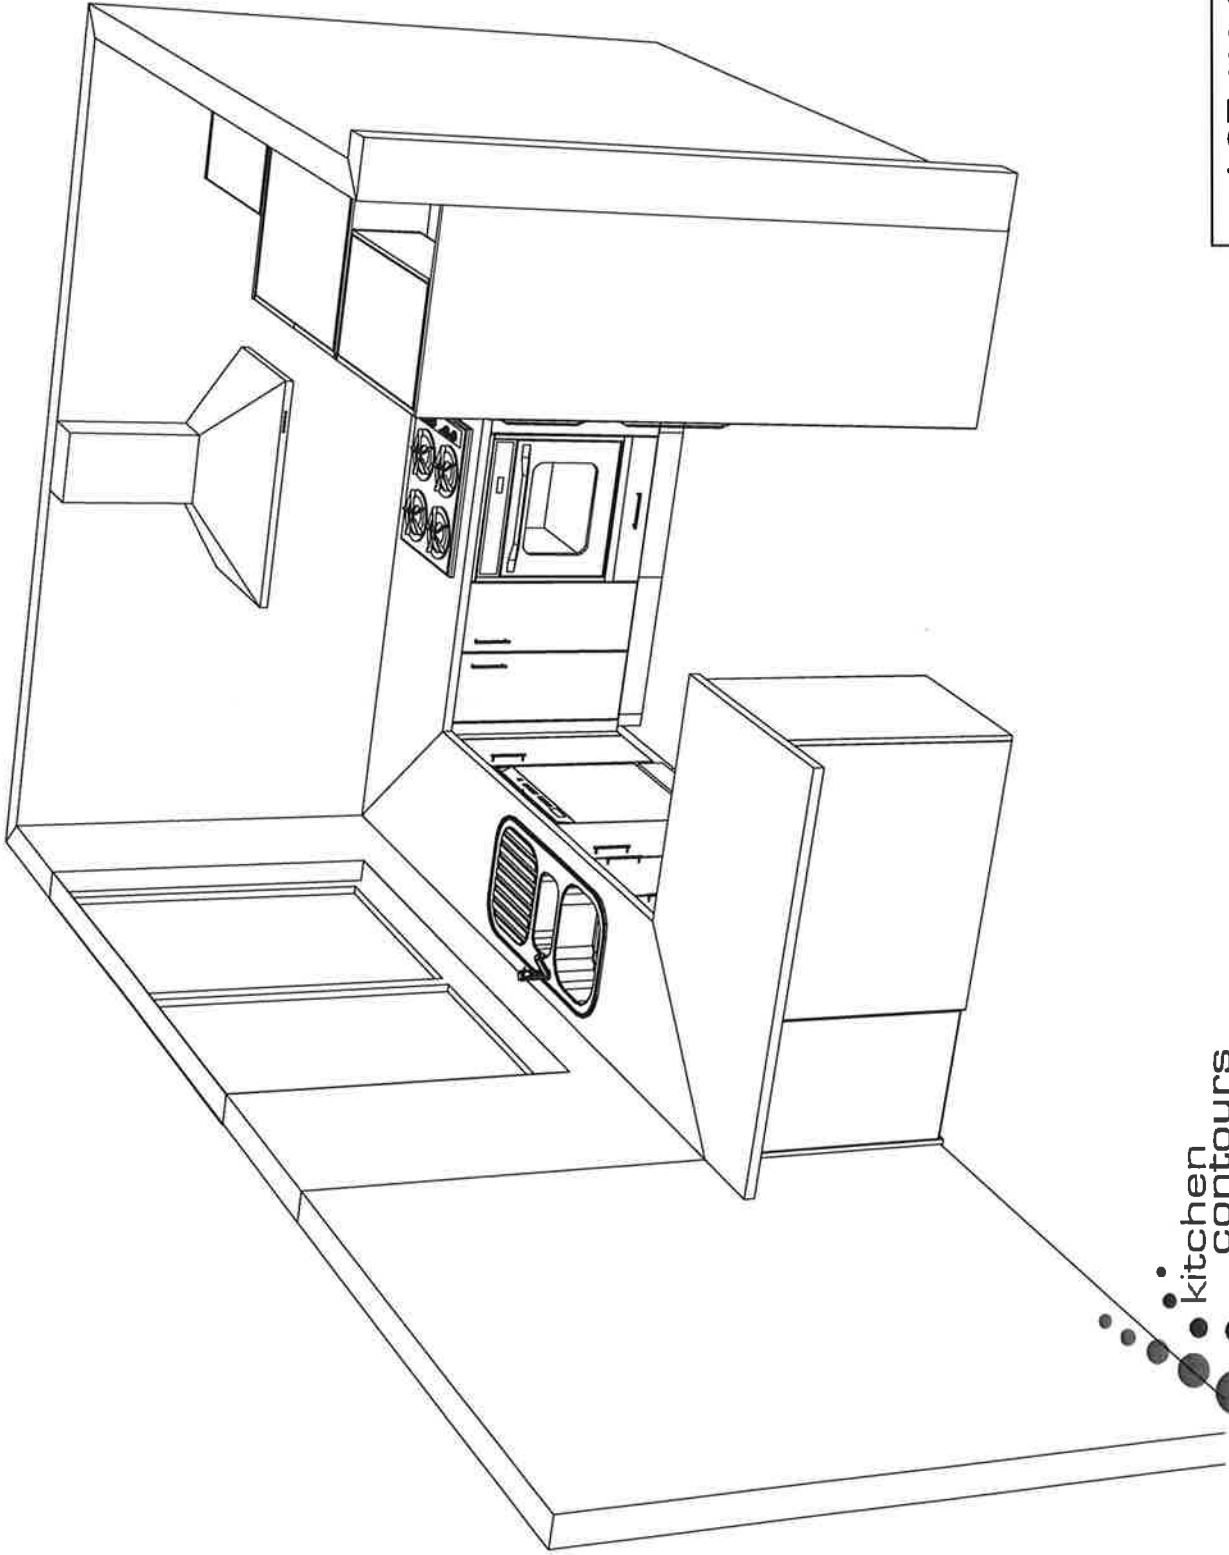

kitchen
contours

sales@kitchencontours.co.nz

379 wicksteed street, wanganui 4500 • p. 06 345 1840 • f. 06 345 1841

LOT 400 GRENADA (HOUSE 2)

Printed on: 04/07/17

Drawn by: DM

V 8