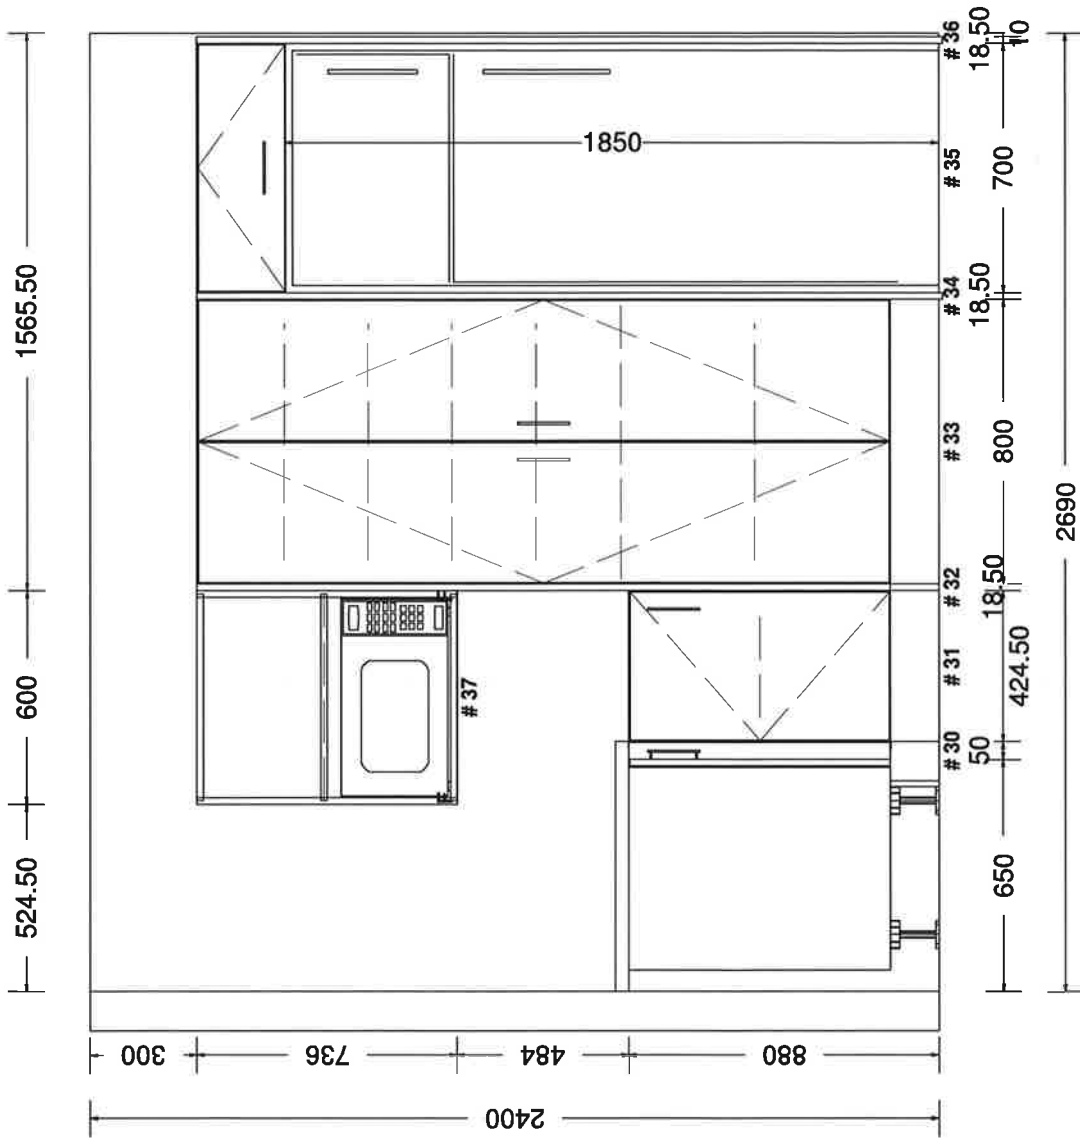

Drawn by: DM

V 8

kitchen  
contours

LOT 400 GRENADA (HOUSE 2)  
 Printed on: 04/07/17  
 Drawn by: DM  
 V 8

sales@kitchencontours.co.nz

379 wicksteed street, wanganui 4500 • p. 06 345 1840 • f. 06 345 1841