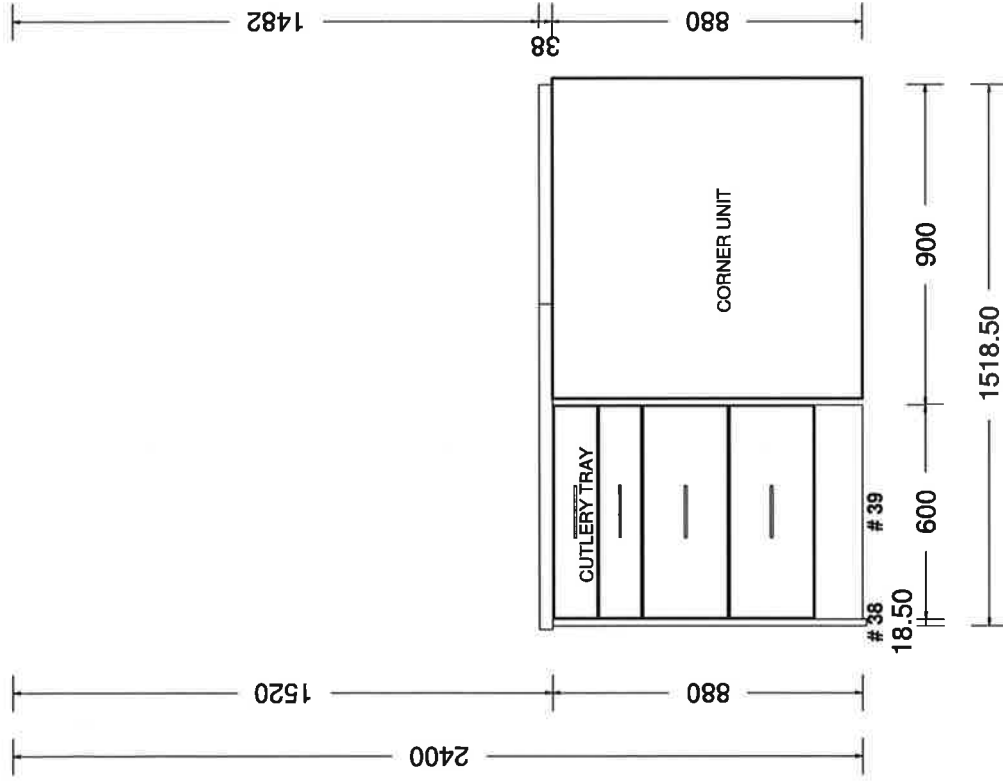

sales@kitchencontours.co.nz

379 wicksteed street, wanganui 4500 • p. 06 345 1840 • f. 06 345 1841

LOT 400 GRENADA (HOUSE 2)

Printed on: 04/07/17

Drawn by: DM

V 8