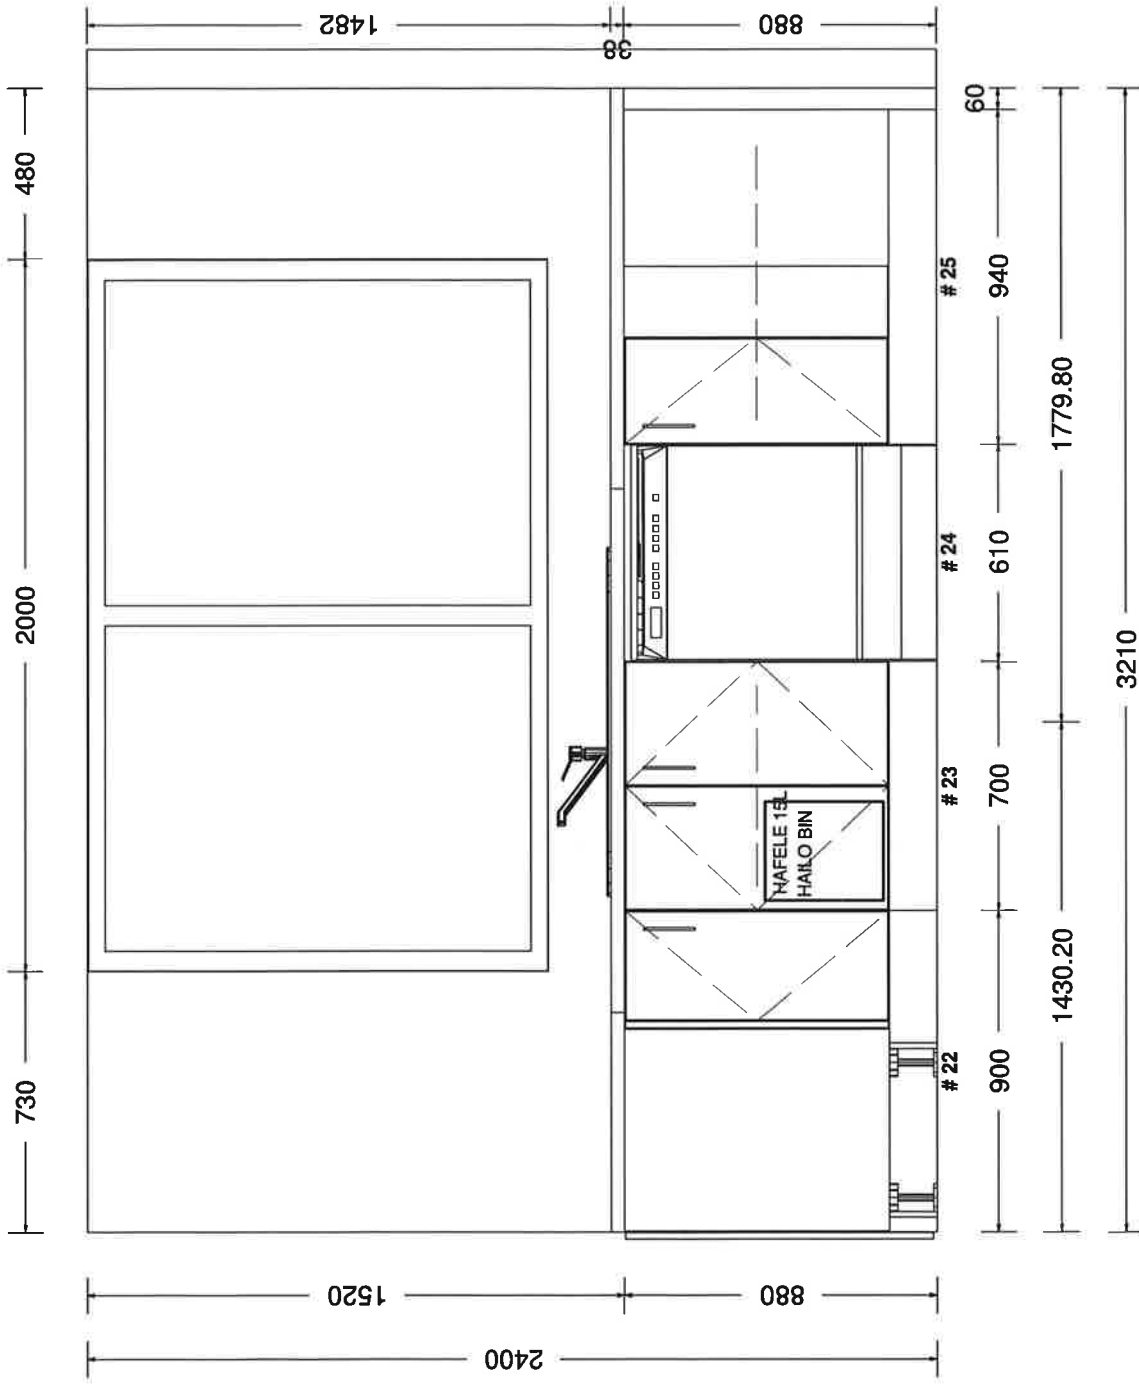

sales@kitchencontours.co.nz

379 wicksteed street, wanganui 4500 • p. 06 345 1840 • f. 06 345 1841

LOT 400 GRENADA (HOUSE 2)

Printed on: 04/07/17

Drawn by: DM

V 8