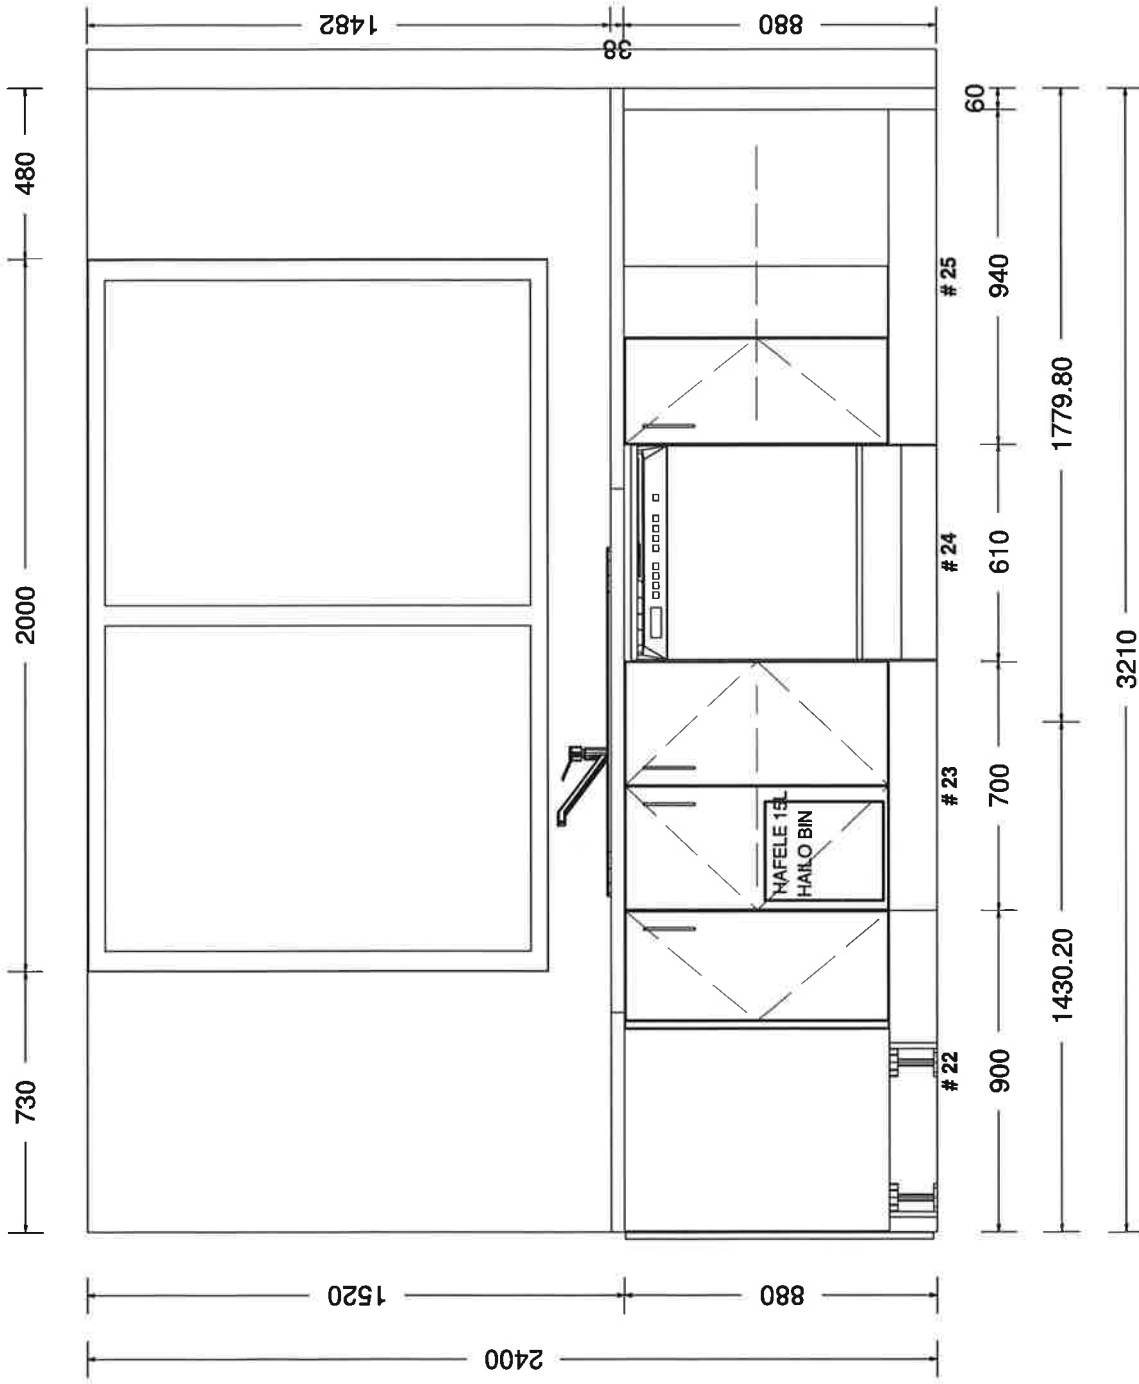

LOT 400 GRENADA (HOUSE 2)

Printed on: 04/07/17

Drawn by: DM

V 8

sales@kitchencontours.co.nz

379 wicksteed street, wanganui 4500 • p. 06 345 1840 • f. 06 345 1841

LOT 400 GRENADA (HOUSE 2)

Printed on: 04/07/17