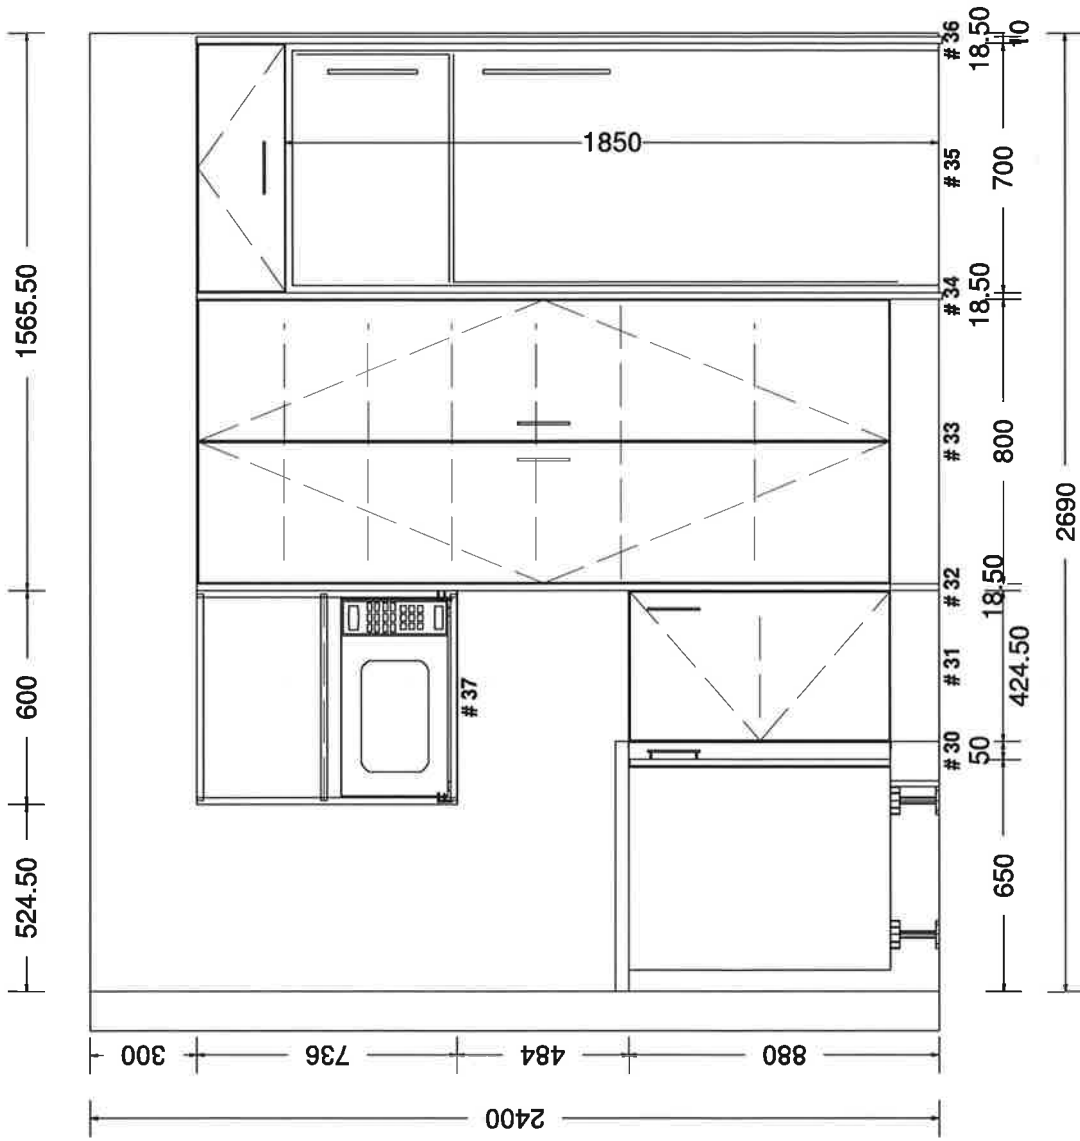

Drawn by: DM

V 8

kitchen
contours

LOT 400 GRENADA (HOUSE 2)
 Printed on: 04/07/17
 Drawn by: DM
 V 8

sales@kitchencontours.co.nz

379 wicksteed street, wanganui 4500 • p. 06 345 1840 • f. 06 345 1841

sales@kitchencontours.co.nz