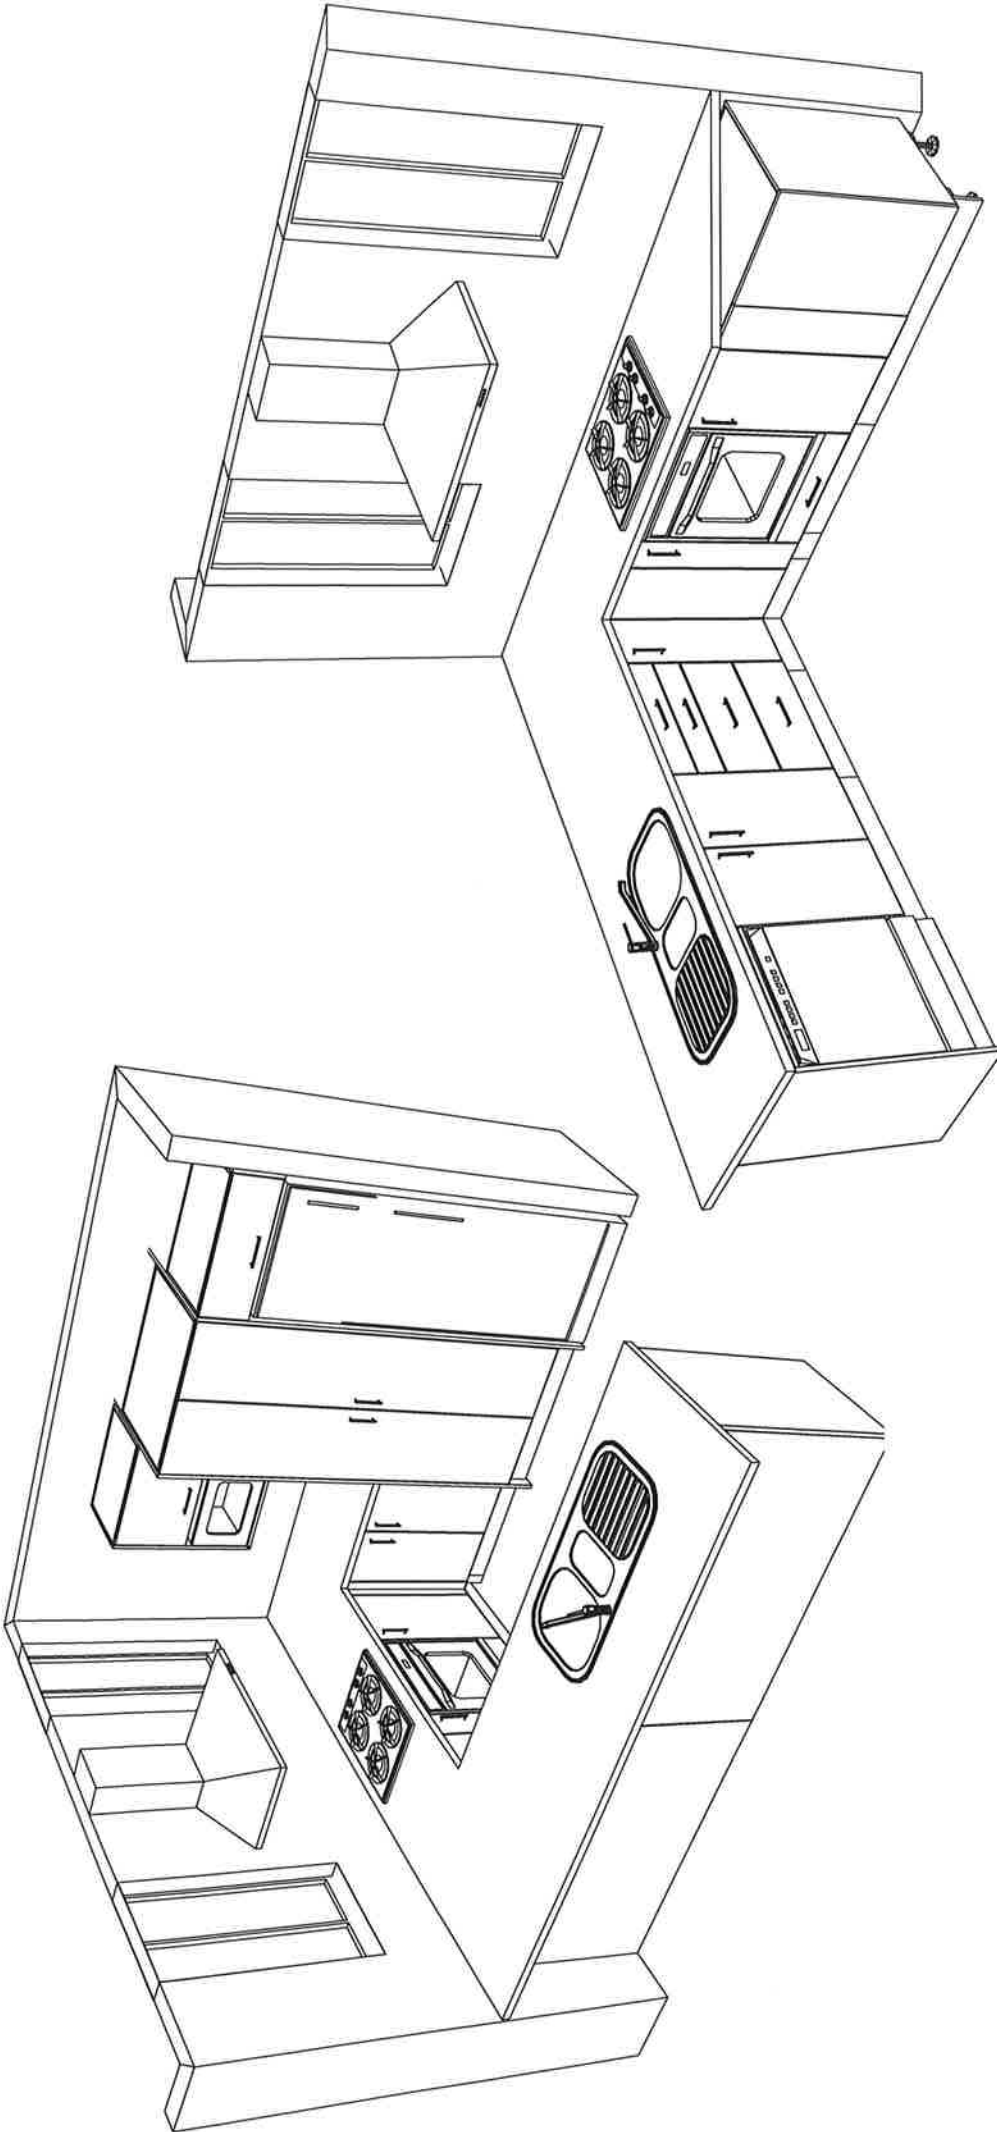

#1 LOT 400 GRENADA (HOUSE 1)

Printed on: 01/06/17

Drawn by: TOM

V 8