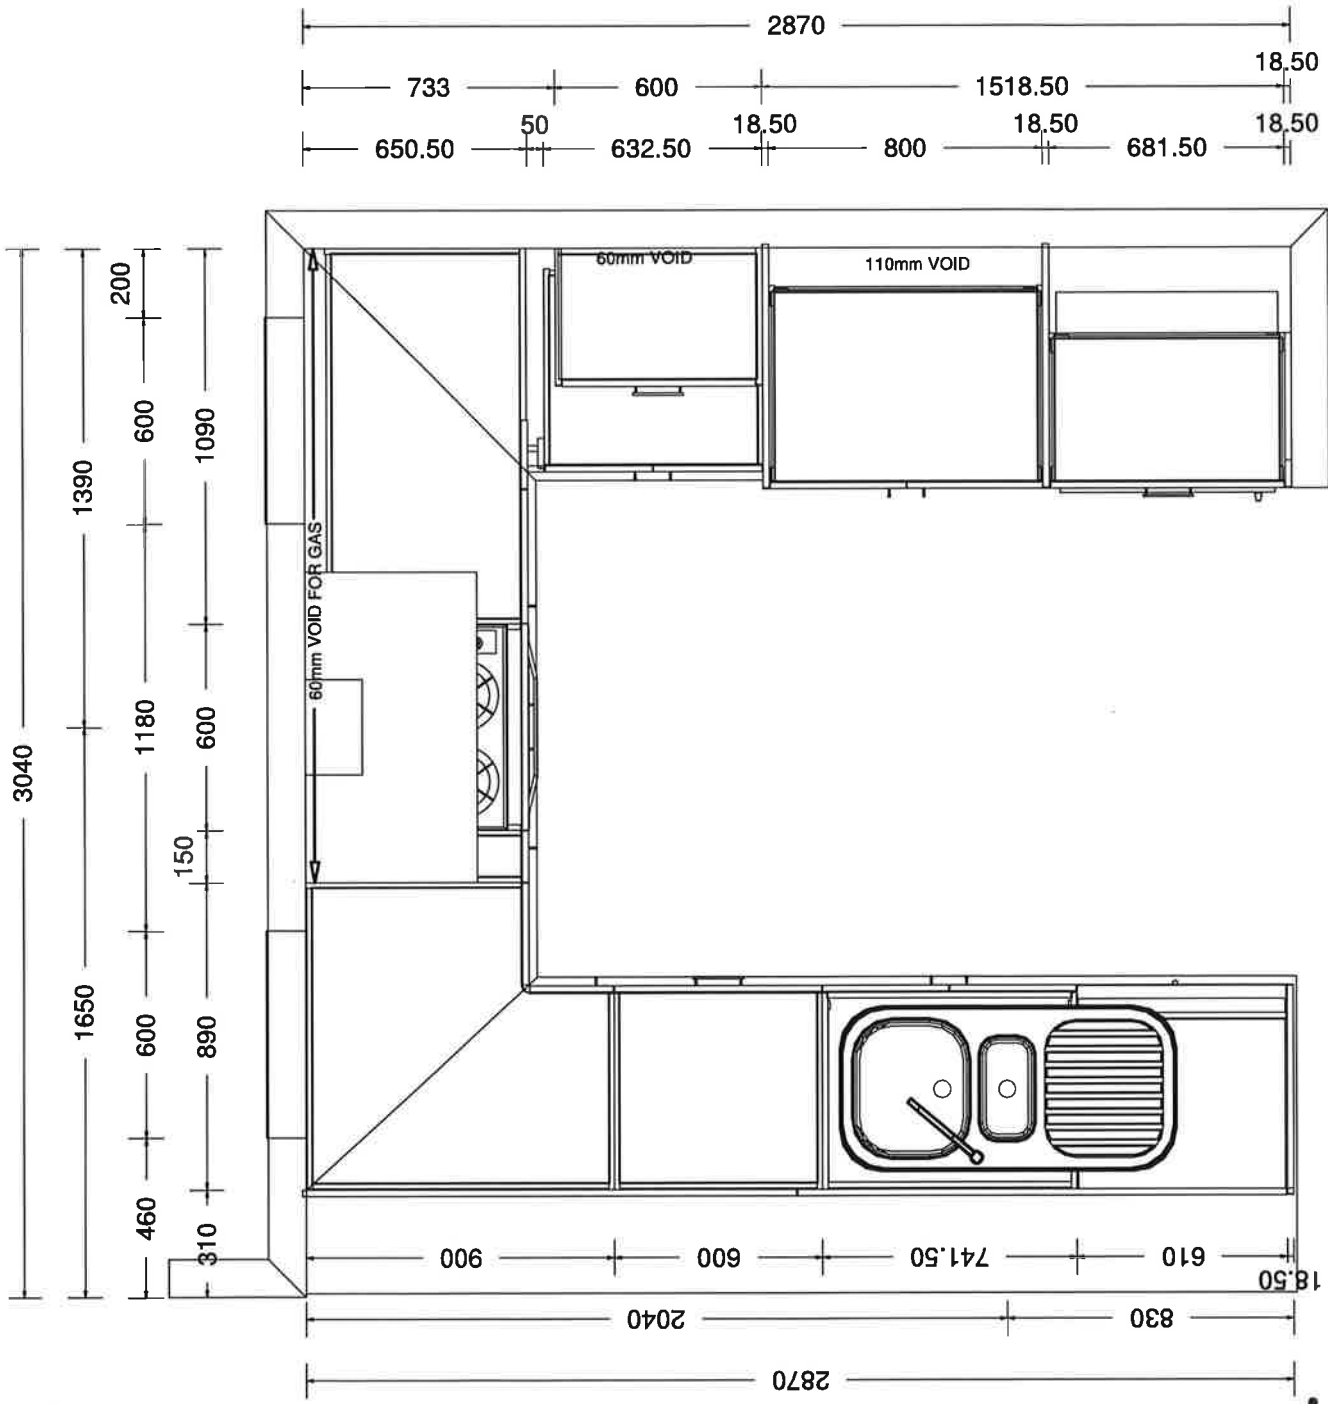

#1 LOT 400 GRENADA (HOUSE 1)

Printed on: 01/06/17

Drawn by: TOM

V 8

kitchen
contours

sales@kitchencontours.co.nz

379 wicksteed street, wanganui 4500 • p. 06 345 1840 • f. 06 345 1841