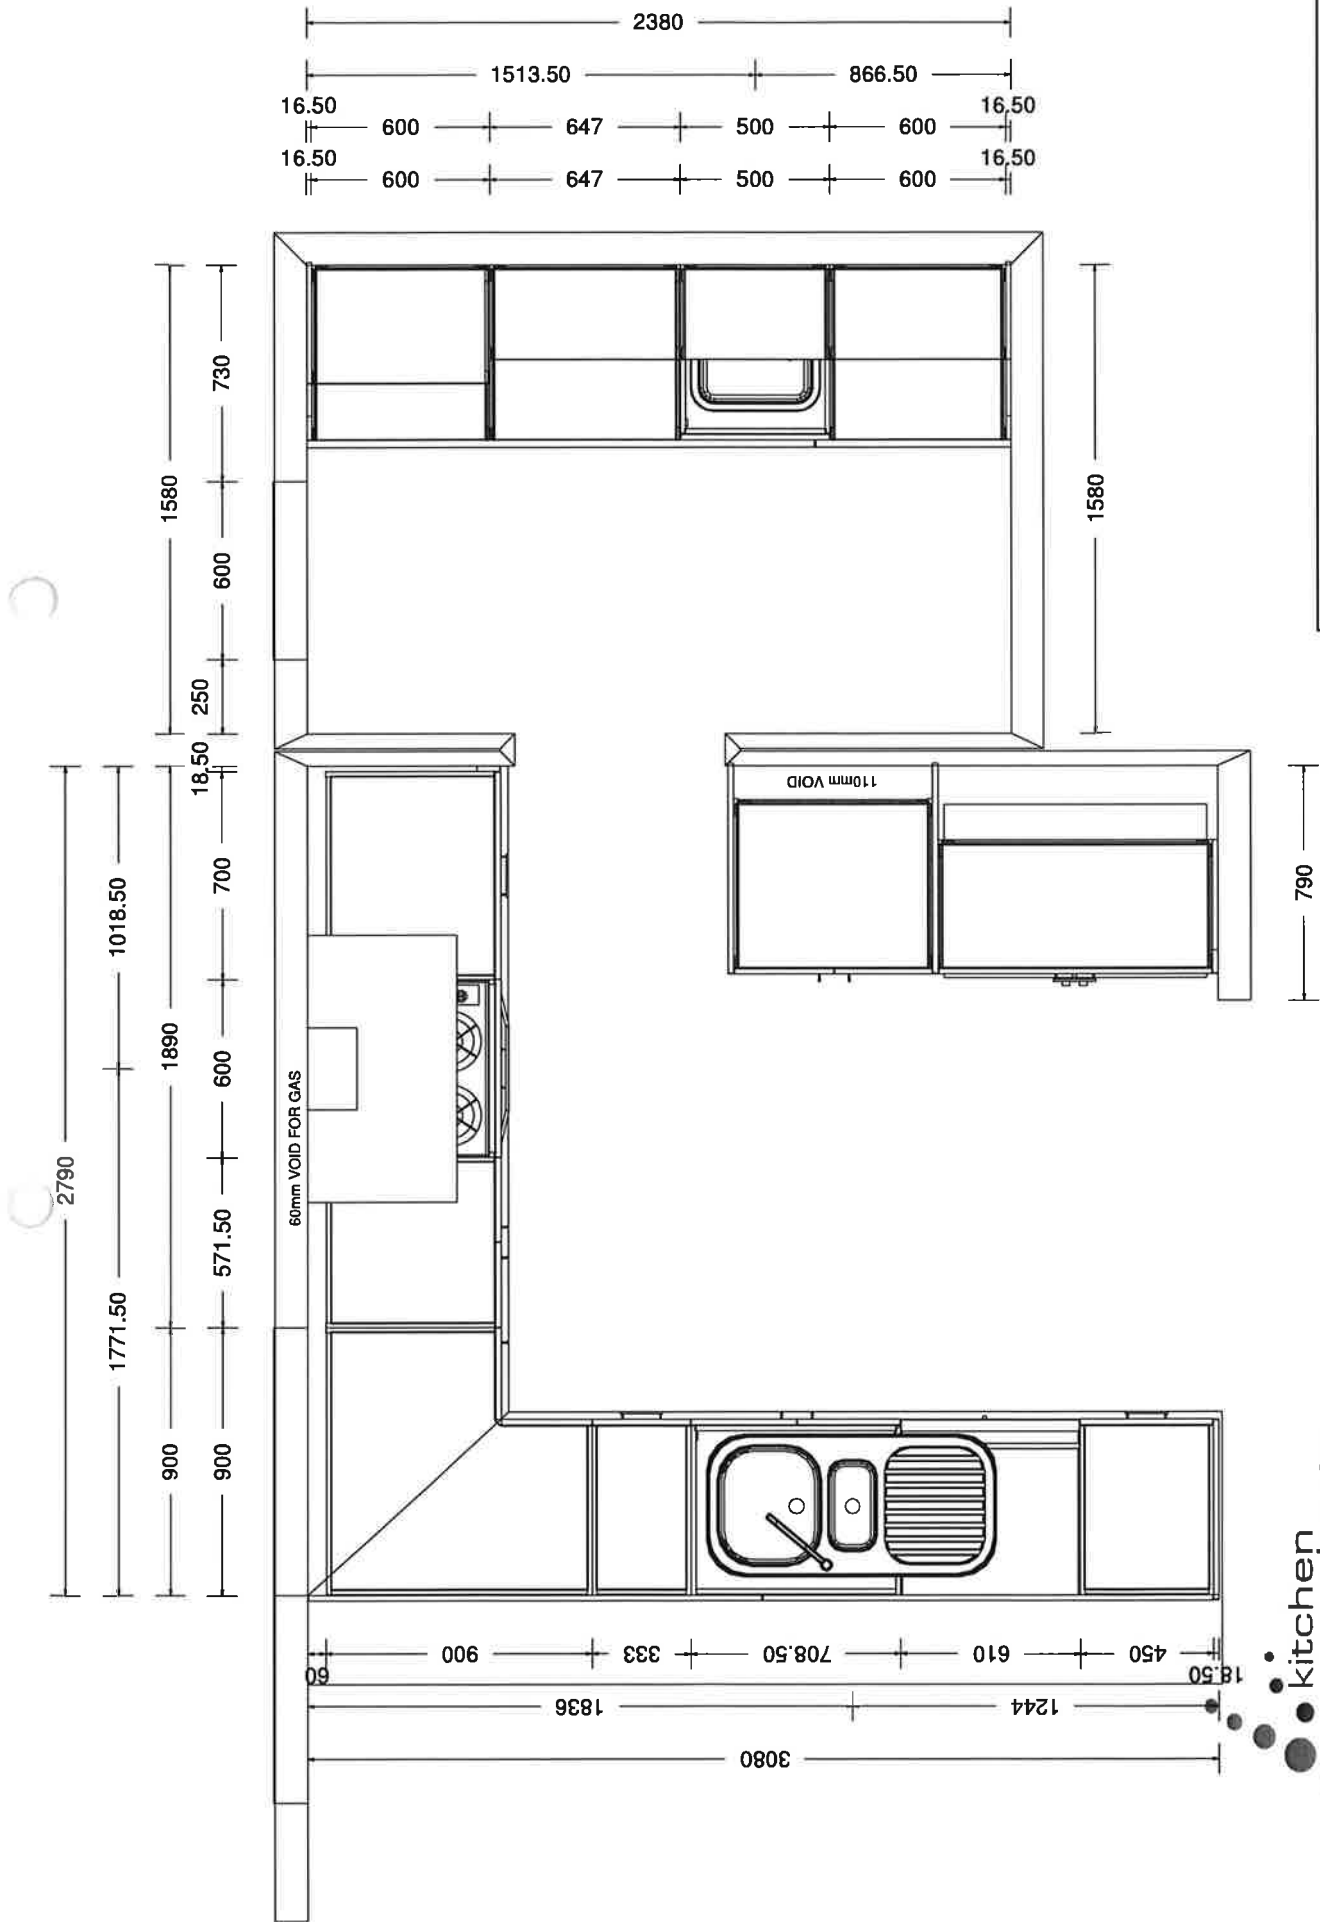

#1 LOT 309 PORTMORE

Printed on: 14/07/17

Drawn by: TOM

V 8

#1 LOT 309 PORTMORE

Printed on: 14/07/17

Drawn by: TOM

V 8