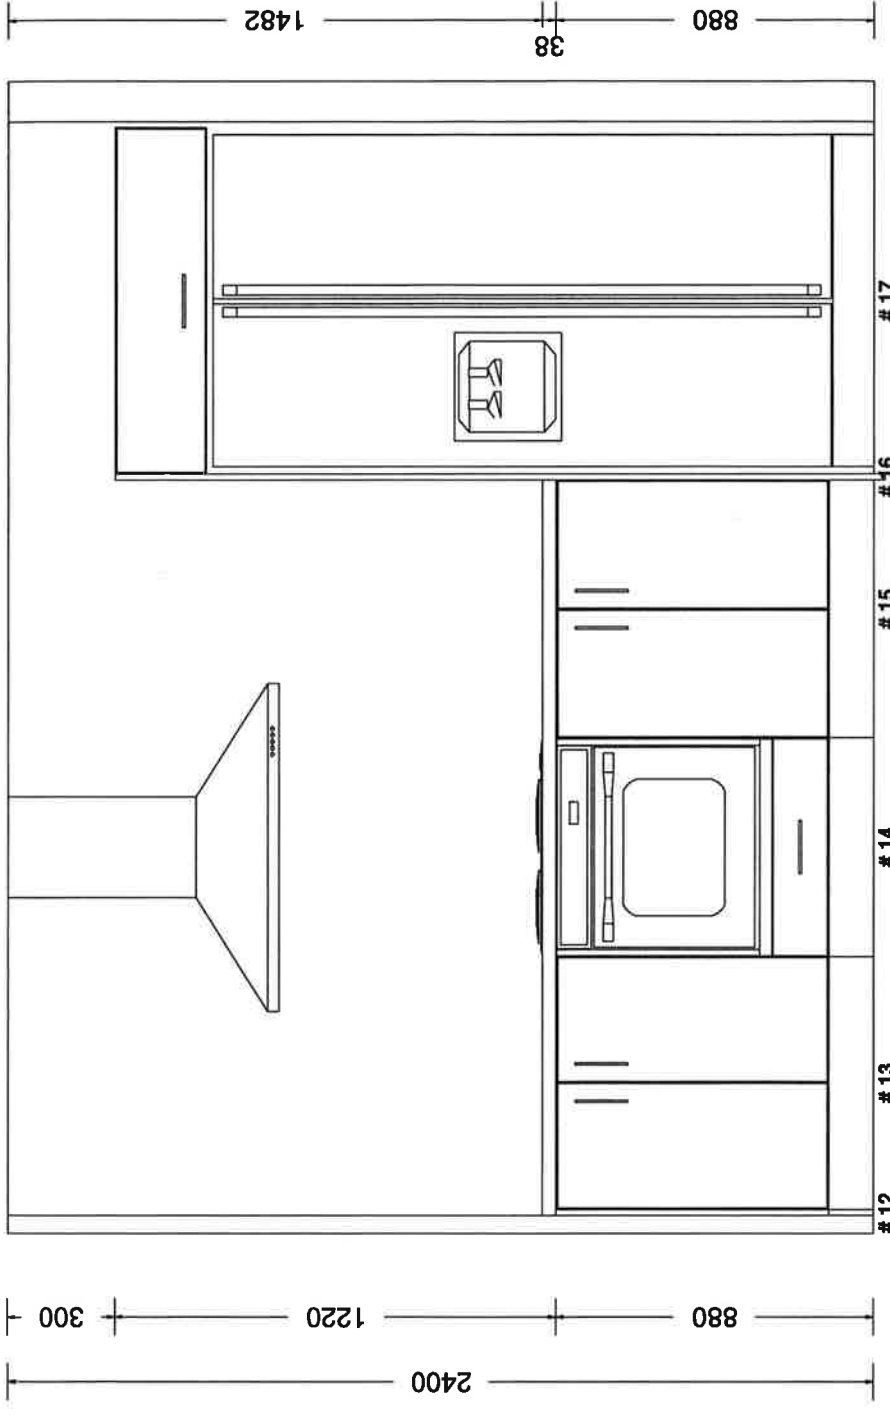

900 — 589 — 294.5 — 16.5

329 — 865.5 — 605.5

1800

16.5 — 834.5 — 900 — 1751

sales@kitchencontours.co.nz

379 wicksteed street, wanganui 4500 • p. 06 345 1840 • f. 06 345 1841

#2 LOT 313 PORTMORE
Printed on: 25/01/17
Drawn by: GABRIELLE
V 8