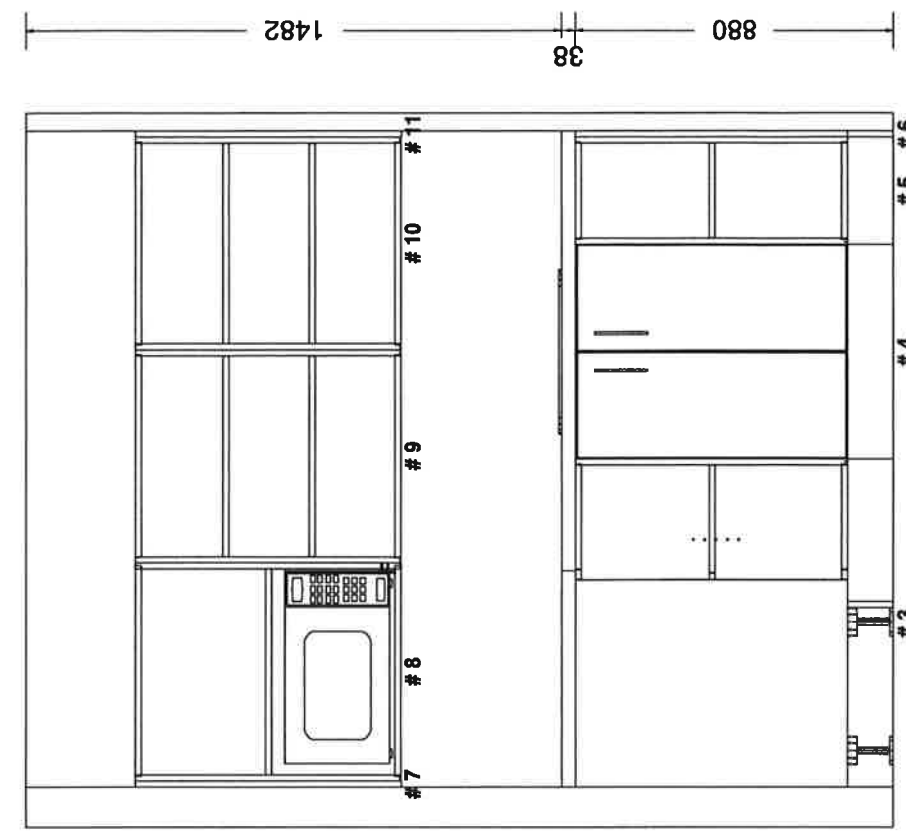

900 — 589 — 294.5 — 16.5

329 — 865.5 — 605.5

1800

16.5 — 834.5 — 900 — 1751

sales@kitchencontours.co.nz

379 wicksteed street, wanganui 4500 • p. 06 345 1840 • f. 06 345 1841

#2 LOT 313 PORTMORE
Printed on: 25/01/17
Drawn by: GABRIELLE
V 8