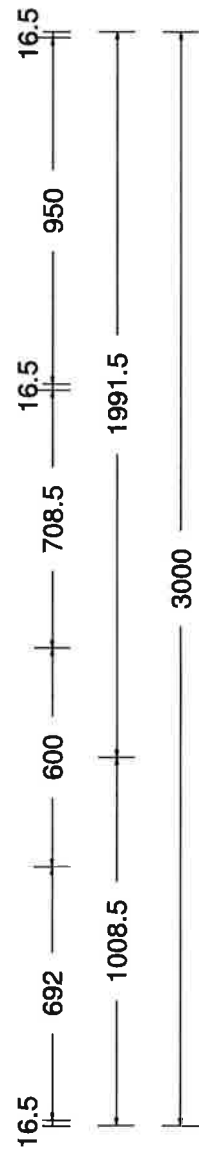

kitchen
contours

sales@kitchencontours.co.nz

379 wicksteed street, wanganui 4500 • p. 06 345 1840 • f. 06 345 1841

#2 LOT 313 PORTMORE
Printed on: 25/01/17
Drawn by: GABRIELLE
V 8

600 — 583.5 — 583.5 — 583.5

900 — 589 — 294.5 — 16.5

329 — 865.5 — 605.5

1800

16.5 — 834.5 — 900 — 1751

sales@kitchencontours.co.nz

379 wicksteed street, wanganui 4500 • p. 06 345 1840 • f. 06 345 1841

#2 LOT 313 PORTMORE
Printed on: 25/01/17
Drawn by: GABRIELLE
V 8

sales@kitchencontours.co.nz

379 wicksteed street, wanganui 4500 • p. 06 345 1840 • f. 06 345 1841

#2 LOT 313 PORTMORE
Printed on: 25/01/17
Drawn by: GABRIELLE
V 8

sales@kitchencontours.co.nz

379 wicksteed street, wanganui 4500 • p. 06 345 1840 • f. 06 345 1841

#2 LOT 313 PORTMORE

Printed on: 25/01/17

Drawn by: GABRIELLE

V 8