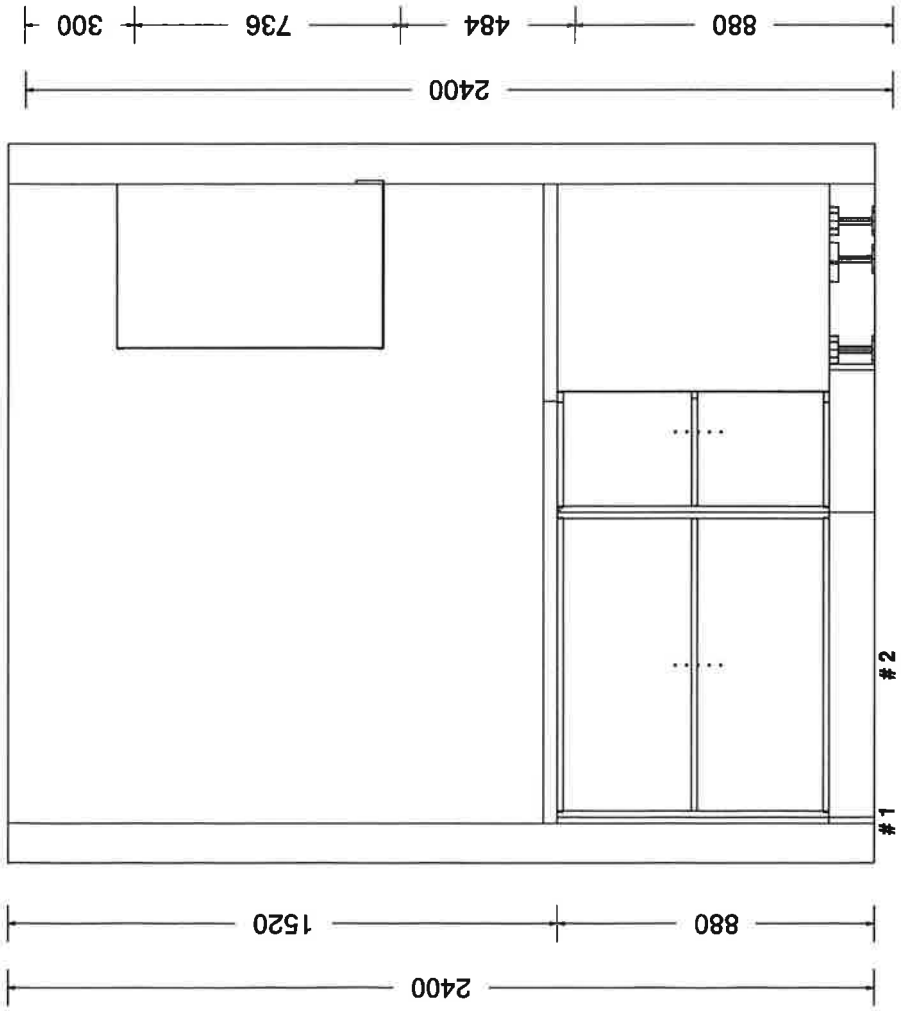

900 — 589 — 294.5 — 16.5

329 — 865.5 — 605.5

1800

16.5 — 834.5 — 900 — 1751

sales@kitchencontours.co.nz

379 wicksteed street, wanganui 4500 • p. 06 345 1840 • f. 06 345 1841

#2 LOT 313 PORTMORE
Printed on: 25/01/17
Drawn by: GABRIELLE
V 8