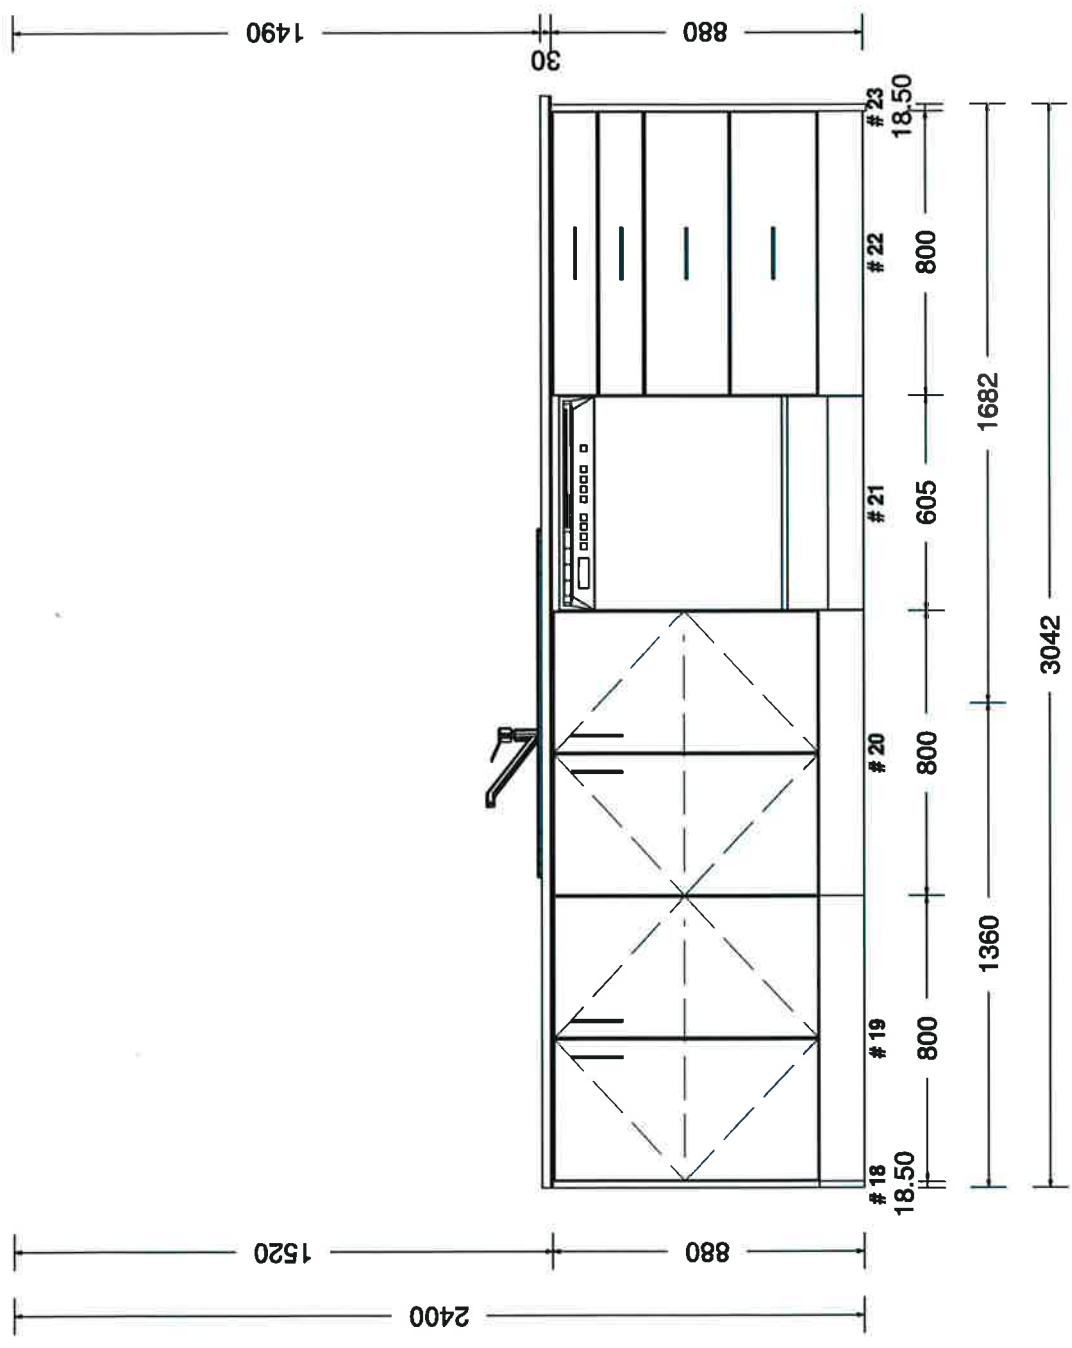

MAGNOLIA LEFT

Printed on: 20 May 2017

Drawn by: V 8