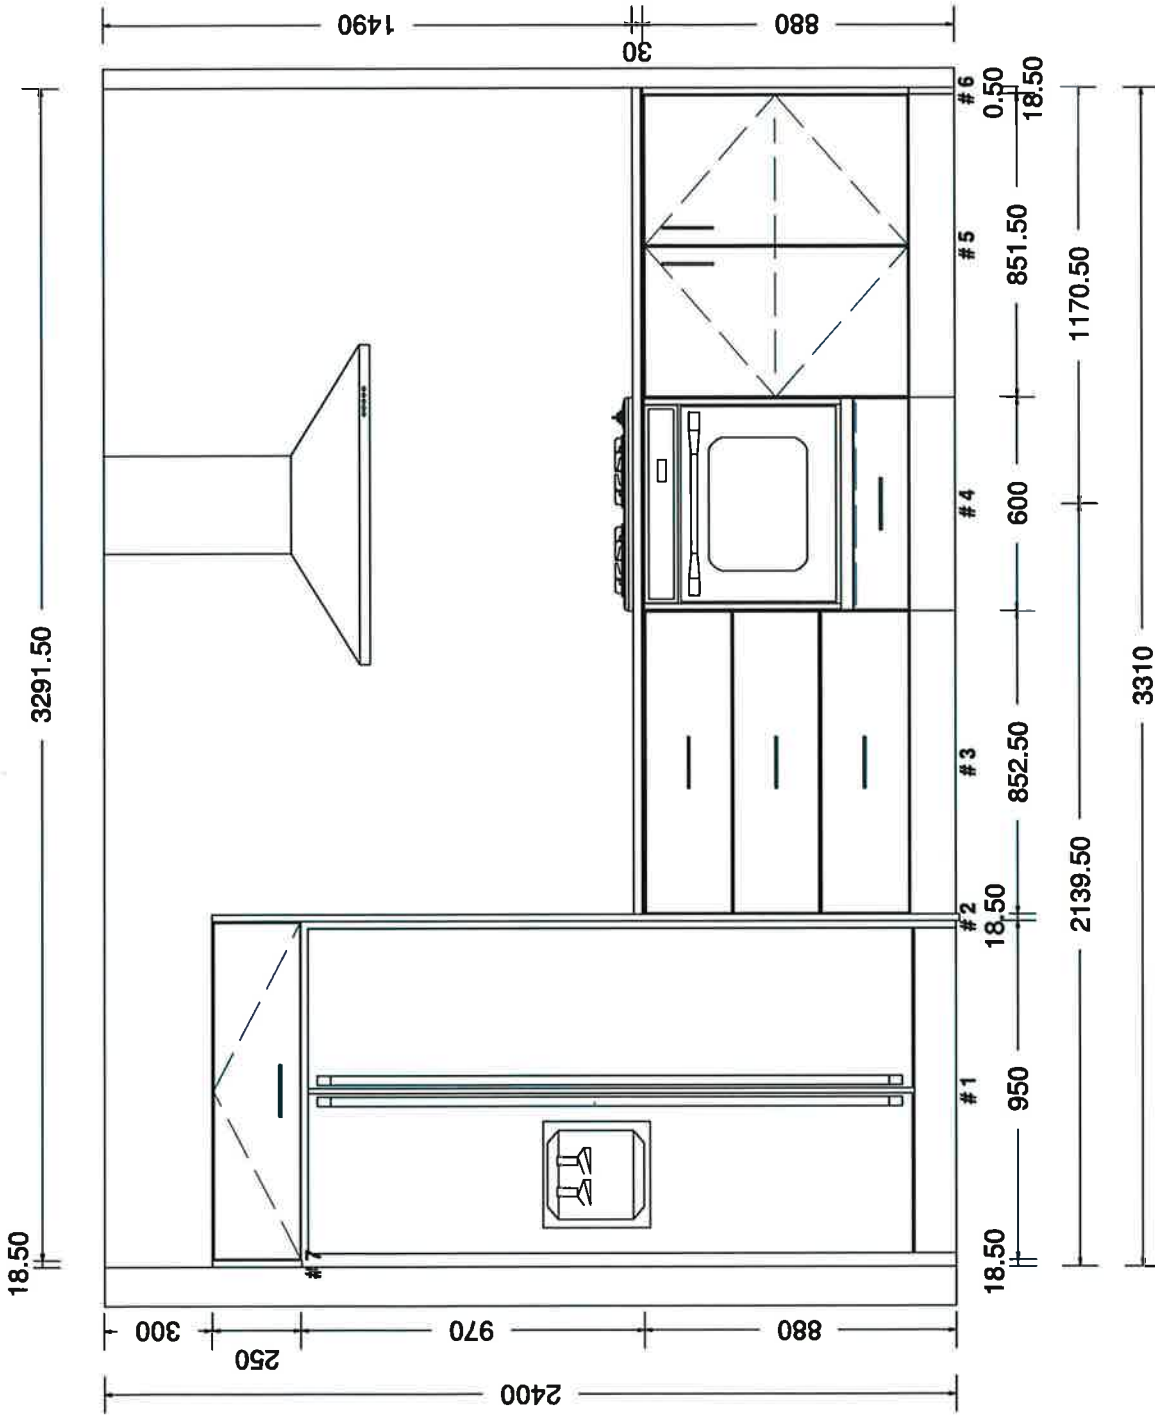

379 wicksteed street, wanganui 4500 • p. 06 345 1840 • f. 06 345 1841

MAGNOLIA LEFT

Printed on: 20 May 2017

Drawn by:

V 8

sales@kitchencontours.co.nz

379 wicksteed street, wanganui 4500 • p. 06 345 1840 • f. 06 345 1841