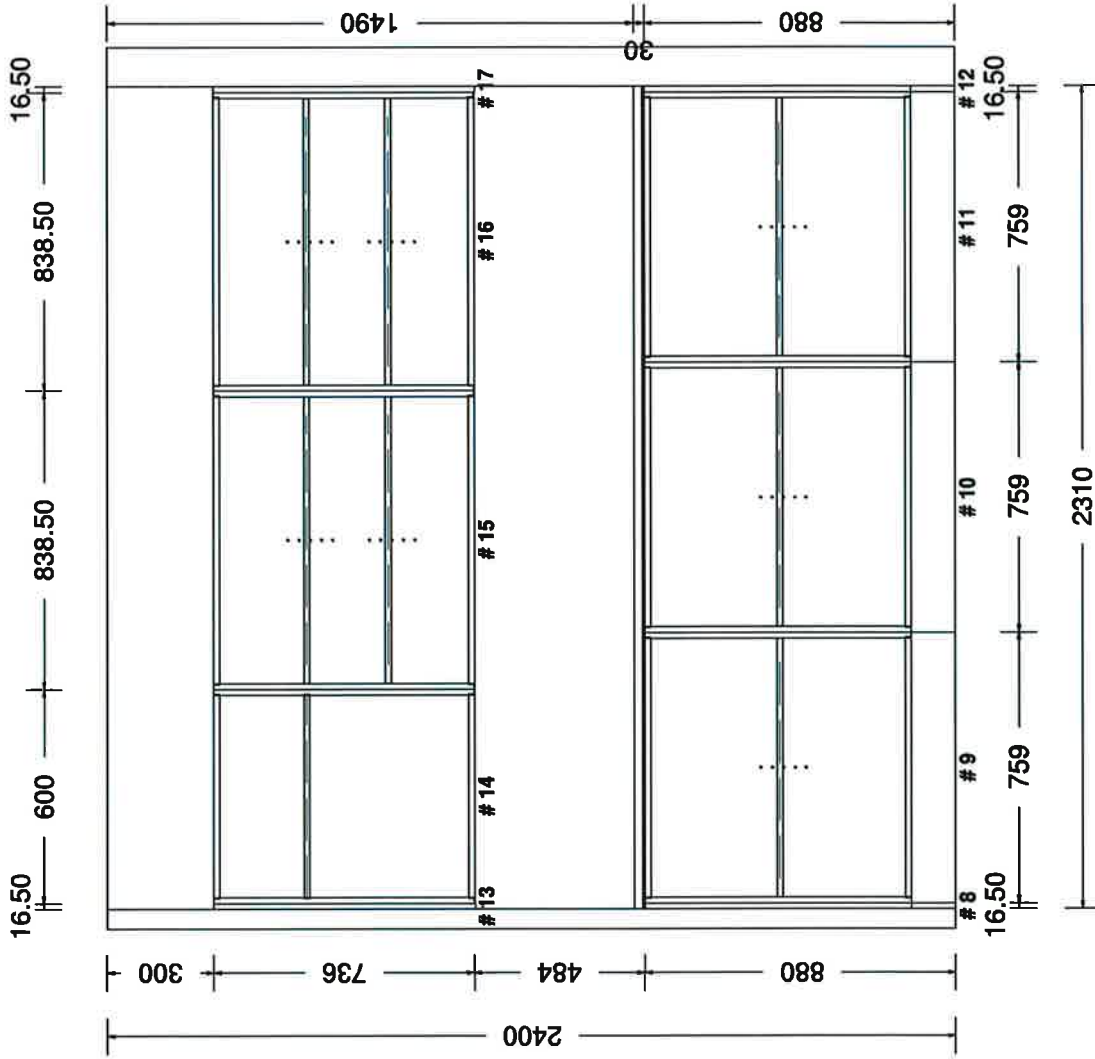

379 wicksteed street, wanganui 4500 • p. 06 345 1840 • f. 06 345 1841

MAGNOLIA LEFT

Printed on: 20 May 2017

Drawn by:

V 8

sales@kitchencontours.co.nz

379 wicksteed street, wanganui 4500 • p. 06 345 1840 • f. 06 345 1841