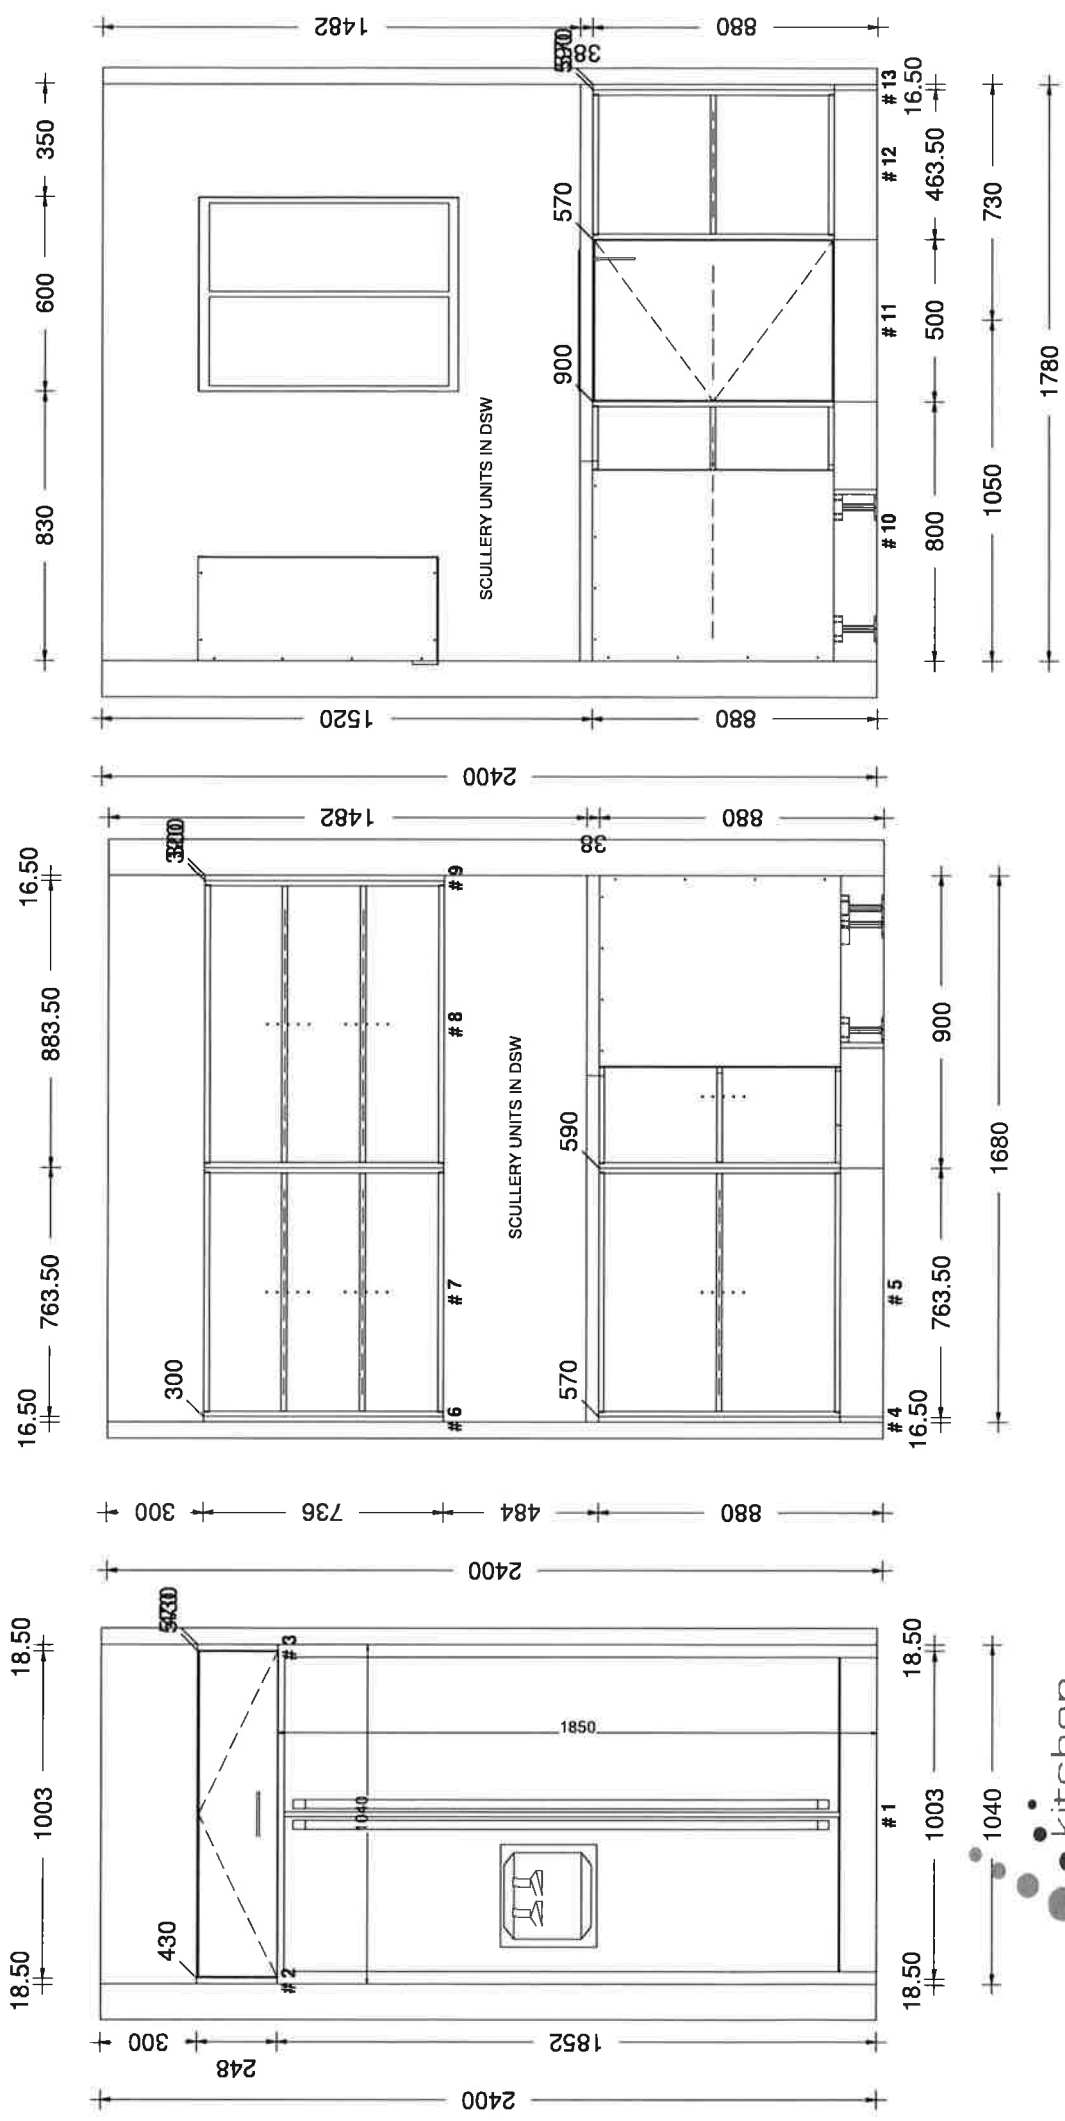

379 wicksteed street, wanganui 4500 • p. 06 345 1840 • f. 06 345 1841

#2 LOT 379 TRELAWNY HOUSE 2
Printed on: 17/01/18
Drawn by: TOM
V 10

**#2 LOT 379 TRELAWNY HOUSE 2**  
 Printed on: 17/01/18  
 Drawn by: TOM  
 V 10

## #2 LOT 379 TRELAWNY HOUSE 2

Printed on: 17/01/18

Drawn by: TOM

V 10

#2 LOT 379 TRELAWNY HOUSE 2
Printed on: 17/01/18
Drawn by: TOM

kitchen  
contours

[sales@kitchencontours.co.nz](mailto:sales@kitchencontours.co.nz)