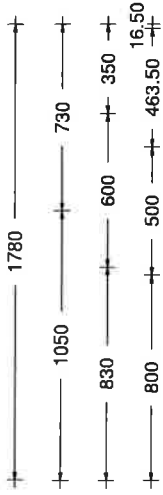

kitchen contours

sales@kitchencontours.co.nz

379 wicksteed street, wanganui 4500 • p. 06 345 1840 • f. 06 345 1841

#2 LOT 379 TRELAWNY HOUSE 2
Printed on: 17/01/18
Drawn by: TOM
V 10