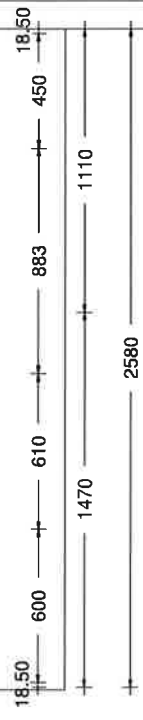

sales@kitchencontours.co.nz

379 wicksteed street, wangamui 4500 • p. 06 345 1840 • f. 06 345 1841

**#2 LOT 379 TRELAWNY HOUSE 2**  
 Printed on: 17/01/18  
 Drawn by: TOM v 10

kitchen contours

sales@kitchencontours.co.nz

379 wicksteed street, wanganui 4500 • p. 06 345 1840 • f. 06 345 1841

#2 LOT 379 TRELAWNY HOUSE 2
Printed on: 17/01/18
Drawn by: TOM
V 10

**#2 LOT 379 TRELAWNY HOUSE 2**  
 Printed on: 17/01/18  
 Drawn by: TOM  
 V 10

## #2 LOT 379 TRELAWNY HOUSE 2

Printed on: 17/01/18

Drawn by: TOM

V 10

#2 LOT 379 TRELAWNY HOUSE 2
Printed on: 17/01/18
Drawn by: TOM

kitchen  
contours

[sales@kitchencontours.co.nz](mailto:sales@kitchencontours.co.nz)