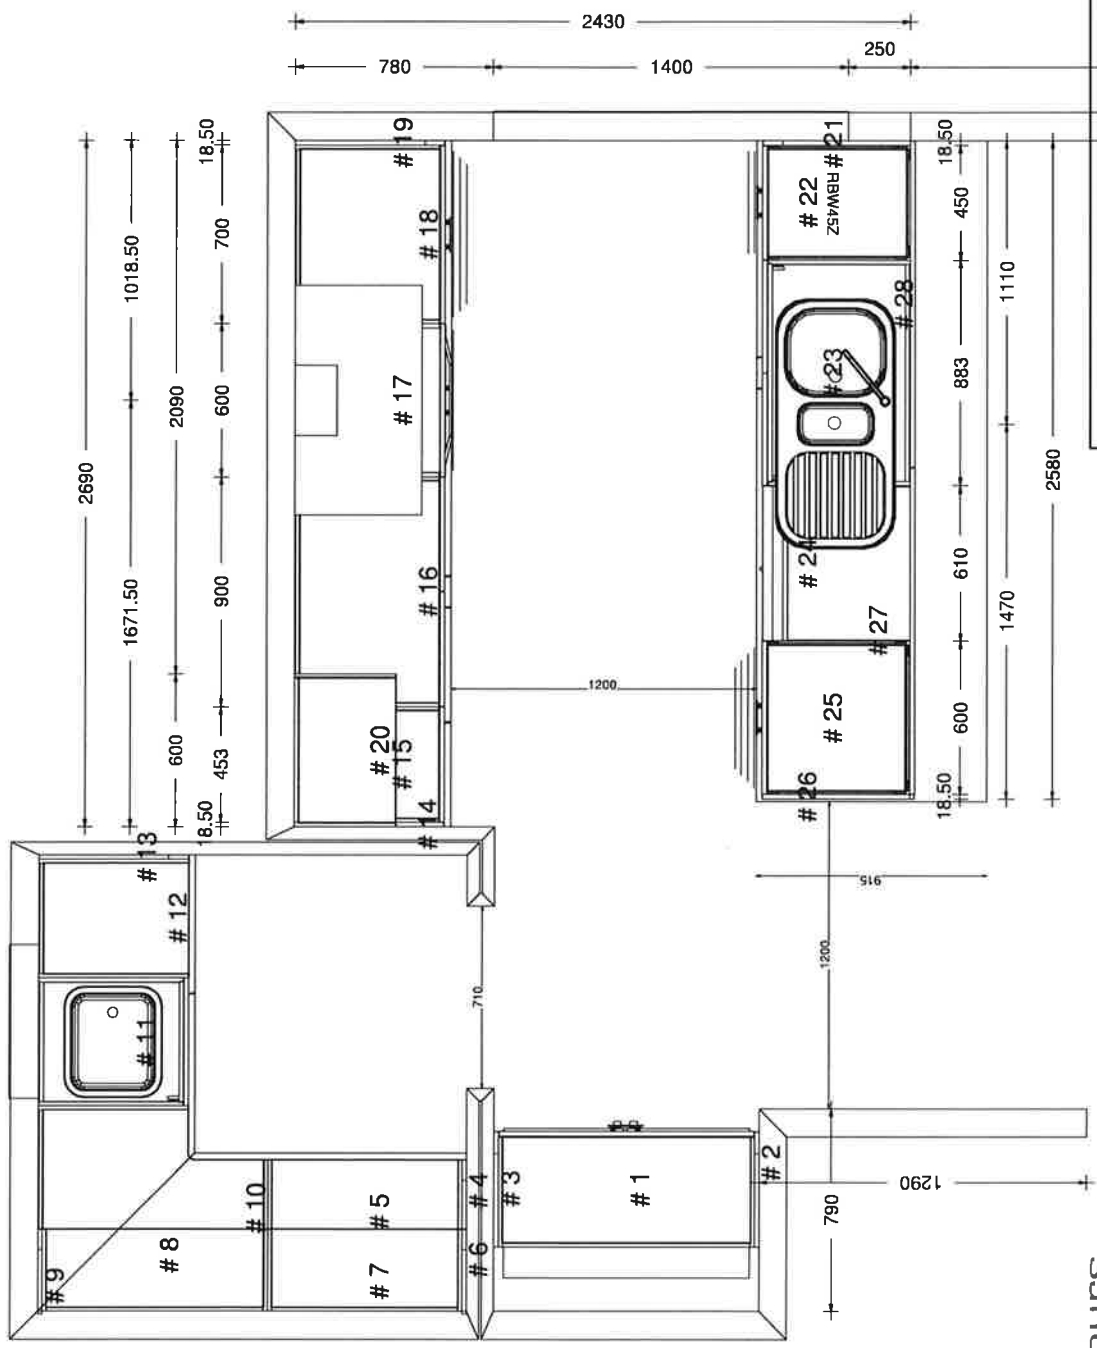

kitchen contours

sales@kitchencontours.co.nz

379 wicksteed street, wanganui 4500 • p. 06 345 1840 • f. 06 345 1841

#2 LOT 379 TRELAWNY HOUSE 2
Printed on: 17/01/18
Drawn by: TOM
V 10