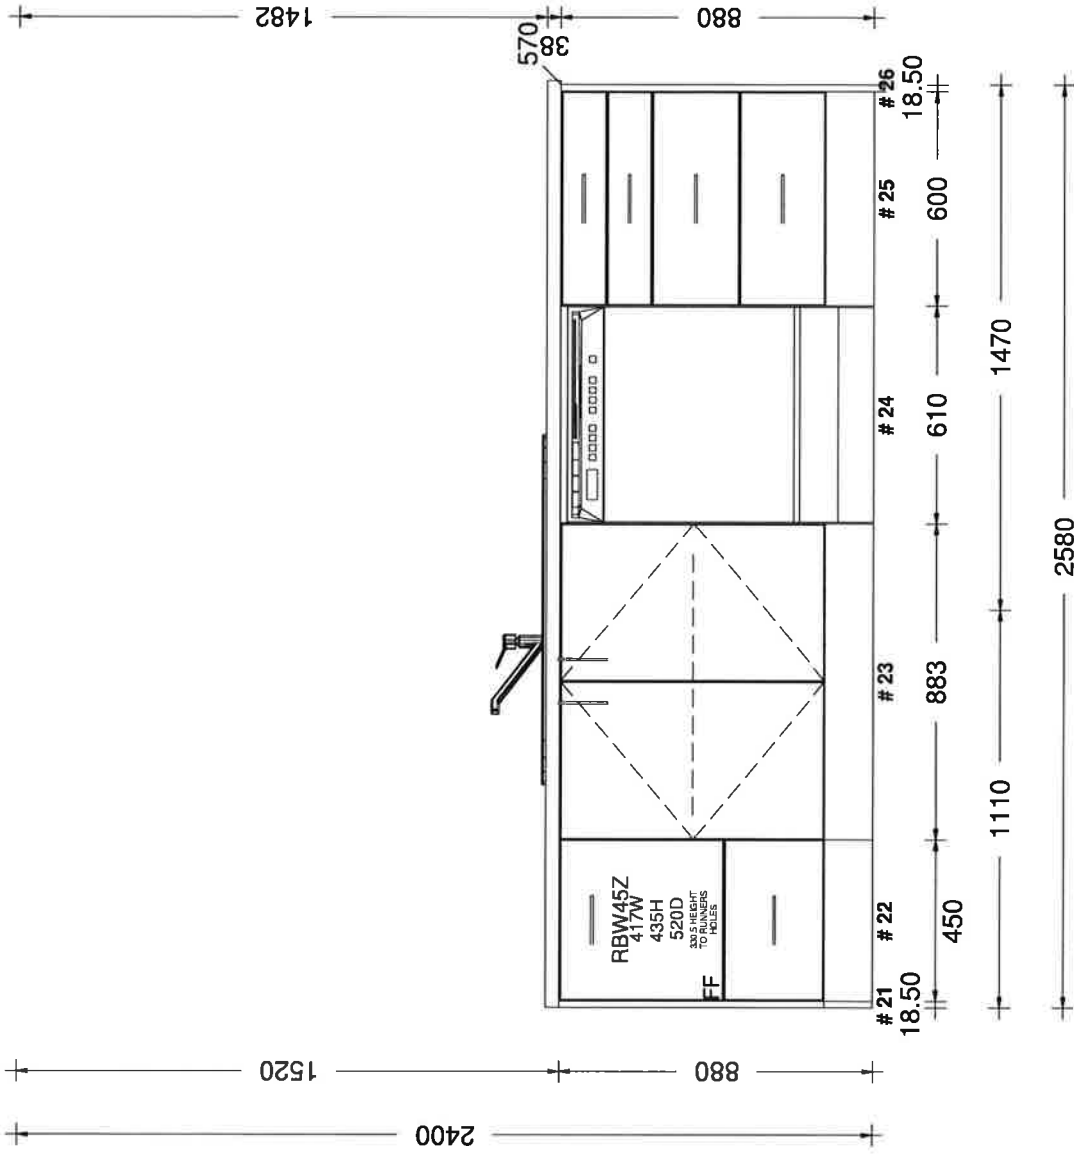

sales@kitchencontours.co.nz

379 wicksteed street, wanganui 4500 • p. 06 345 1840 • f. 06 345 1841

#2 LOT 379 TRELAWNY HOUSE 2

Printed on: 17/01/18

Drawn by: TOM

V 10