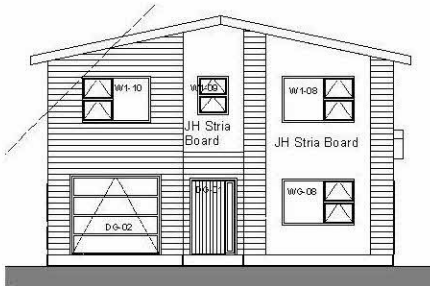

RUSSELL PROPERTIES LTD
Lots 379 Trelawny, Grenada (house 2, #12)

Corrugate roof: Ebony

Windows: Matt Titania

Front Door: Matt Black

Garage Door: Matt Black

Spouting: to match roof

Fascia: to Match roof

Exterior - Resene Paint Colours:

Stria board: Double Malta

Weatherboard: Half Tea

Soffit: Quarter Tea