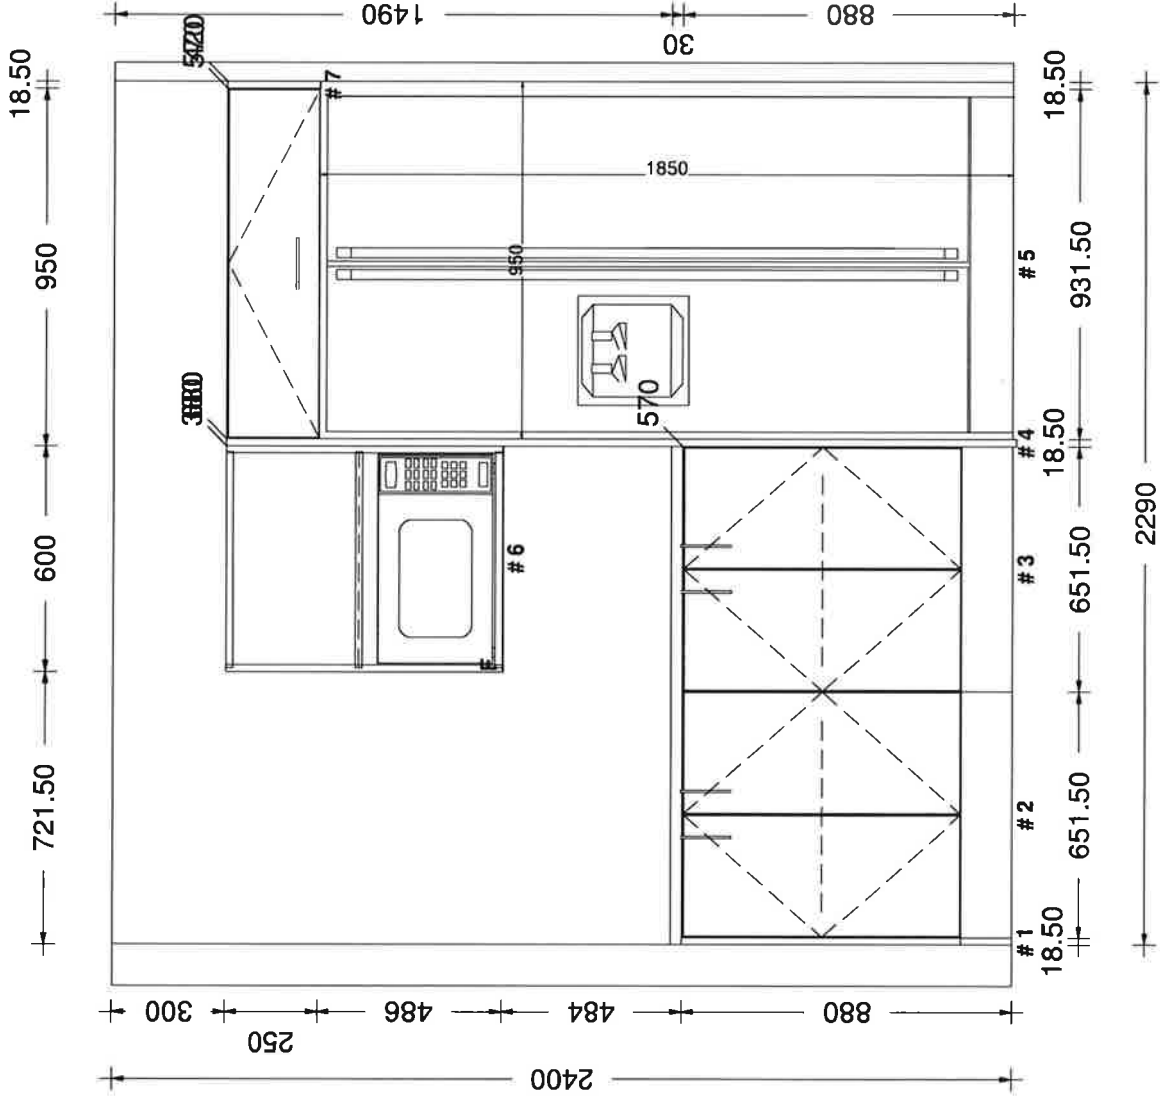

sales@kitchencontours.co.nz

379 wicksteed street, wangamui 4500 • p. 06 345 1840 • f. 06 345 1841

#3 LOT 379 TRELAWNY HOUSE 1
Printed on: 08/01/18
Drawn by: TOM
v 10