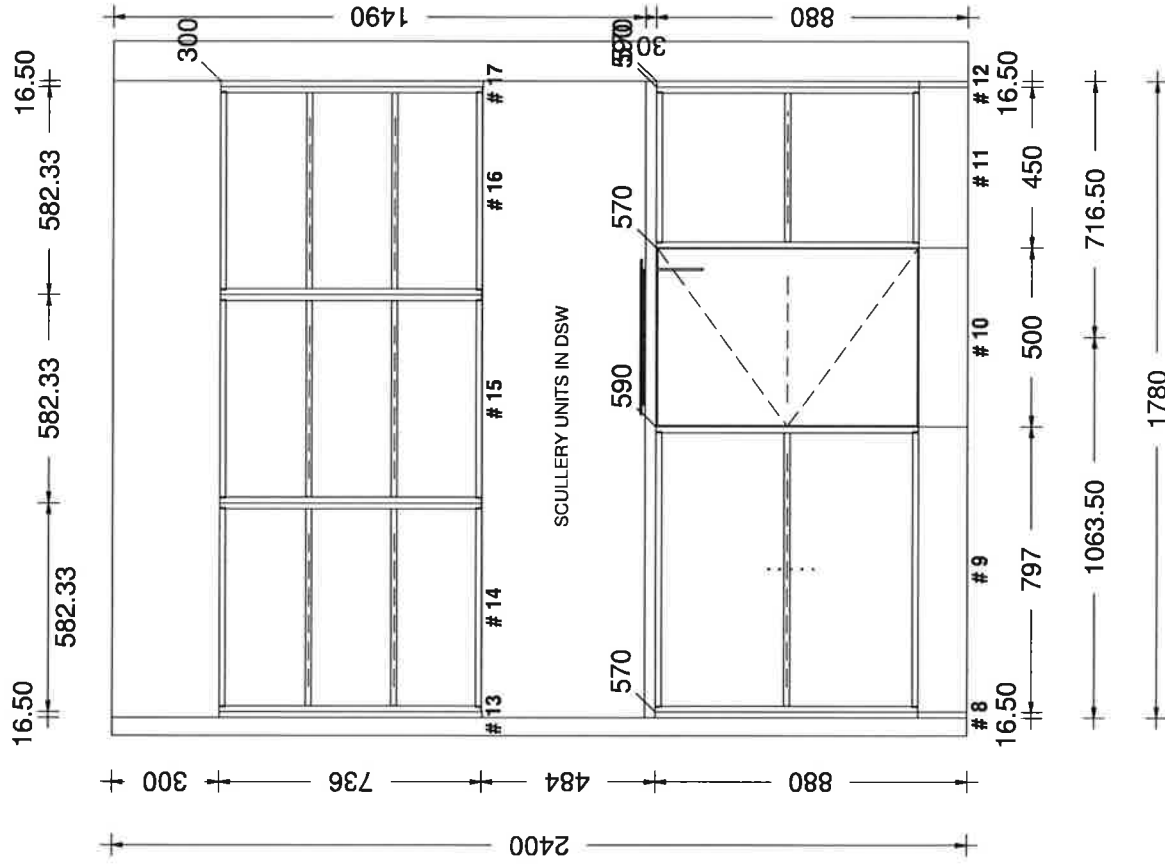

#3 LOT 379 TRELAWNY HOUSE 1
Printed on: 08/01/18
Drawn by: TOM
v 10

#3 LOT 379 TRELAWNY HOUSE 1
 Printed on: 08/01/18
 Drawn by: TOM

sales@kitchencontours.co.nz

379 wicksteed street, wangamui 4500 • p. 06 345 1840 • f. 06 345 1841