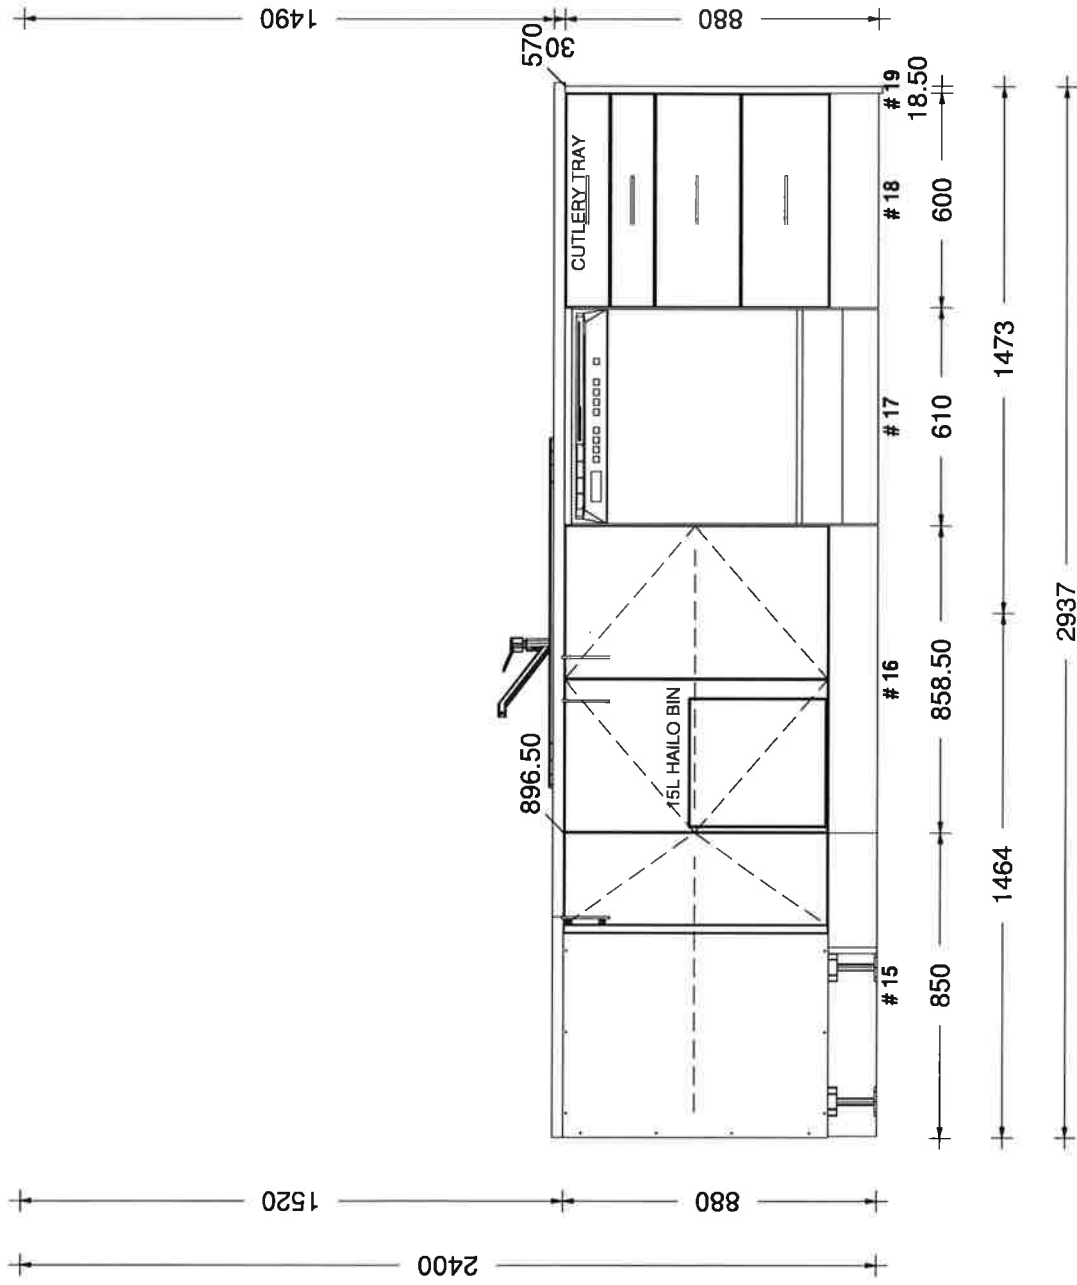

sales@kitchencontours.co.nz

379 wicksteed street, wanganui 4500 • p. 06 345 1840 • f. 06 345 1841

#3 LOT 379 TRELAWNY HOUSE 1
Printed on: 08/01/18
Drawn by: TOM
v 10