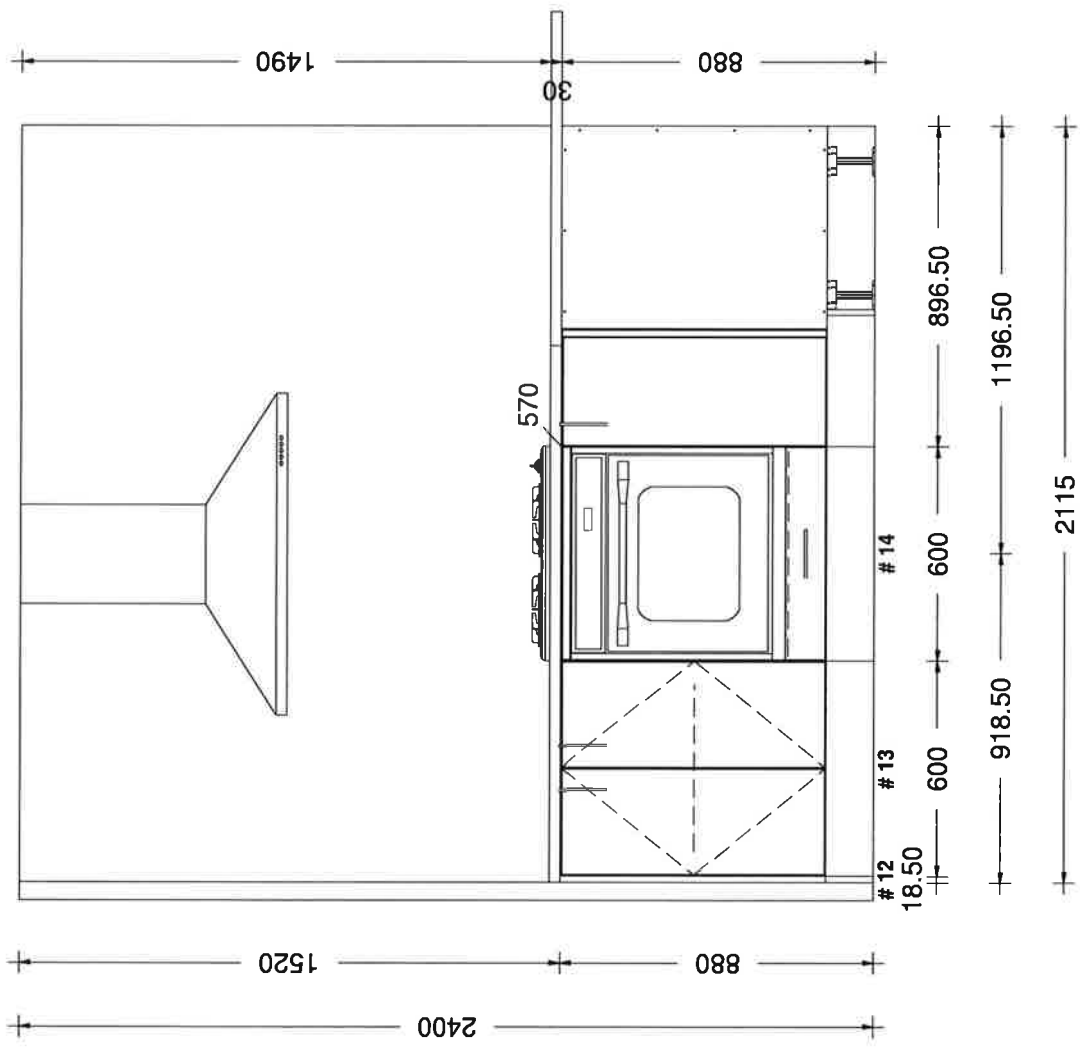

#3 LOT 379 TRELAWNY HOUSE 1
Printed on: 08/01/18
Drawn by: TOM
v 10

#3 LOT 379 TRELAWNY HOUSE 1
 Printed on: 08/01/18
 Drawn by: TOM

sales@kitchencontours.co.nz

379 wicksteed street, wangamui 4500 • p. 06 345 1840 • f. 06 345 1841