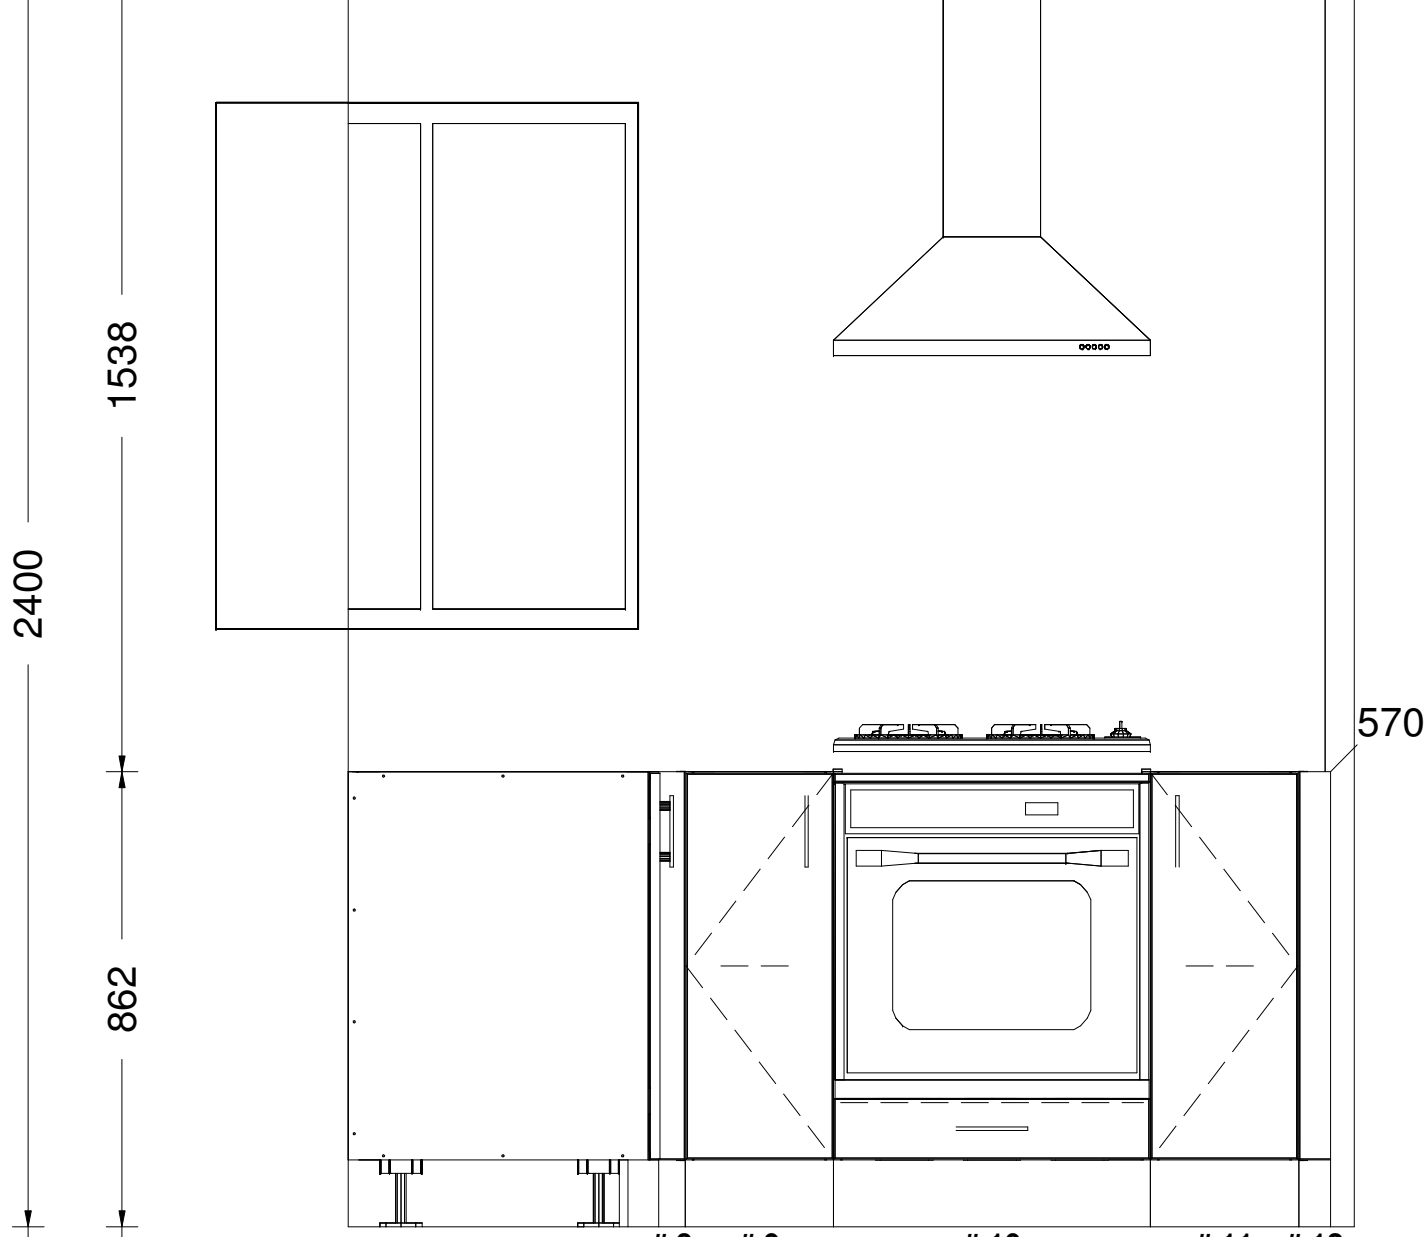

LOP 12 PAMESBURY PLAN (A)	
Printed on: 17/09/20	
Drawn by: DENNY	v 11