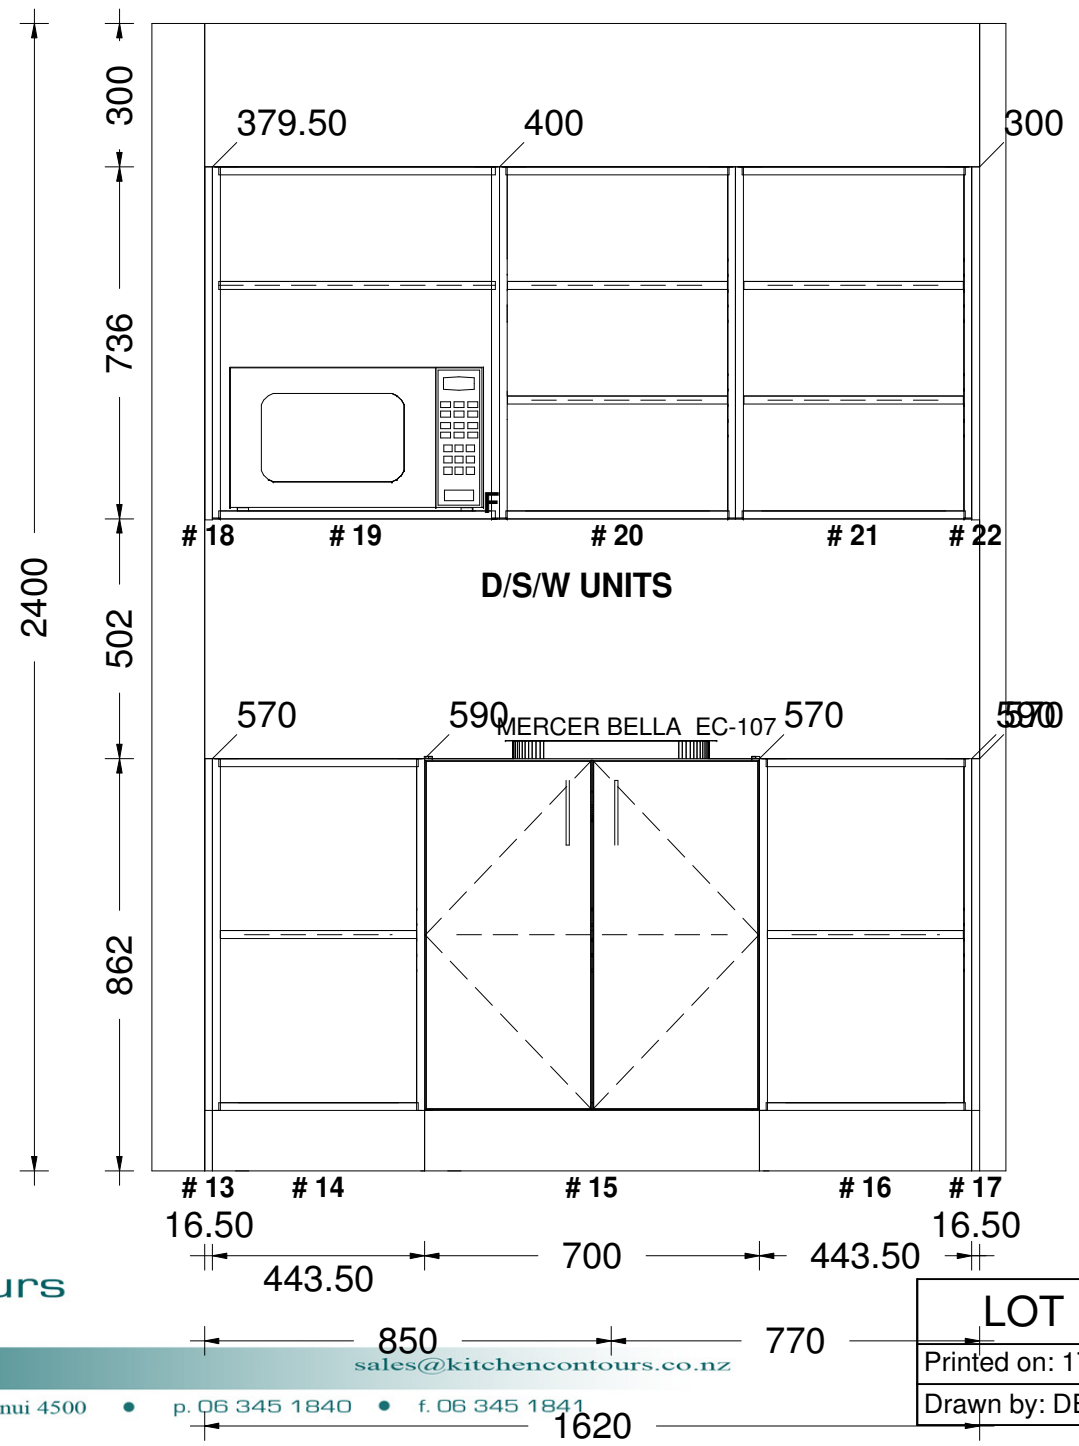

PLAN A

PLAN B

LOT 121 AMESBURY

Printed on: 17/09/20

Drawn by: DENNY

v 11

sales@kitchencontours.co.nz

16.50 600 493.50 493.50 16.50

sales@kitchencontours.co.nz

379 wicksteed street, wanganui 4500 • p. 06 345 1840 • f. 06 345 1841

LOT 121 AMESBURY PLAN (A)	
Printed on: 17/09/20	
Drawn by: DENNY	v 11

kitchen
contours

sales@kitchencontours.co.nz

379 wicksteed street, wanganui 4500 • p. 06 345 1840 • f. 06 345 1841

LOT 121 AMESBURY PLAN (A)

Printed on: 17/09/20

Drawn by: DENNY

v 11

<p>LOP 12 PAMESBURY PLAN (A)</p>	
<p>Printed on: 17/09/20</p>	
<p>Drawn by: DENNY</p>	<p>v 11</p>

LOT 121 AMESBURY PLAN (A)

Printed on: 17/09/20

Drawn by: DENNY

v 11