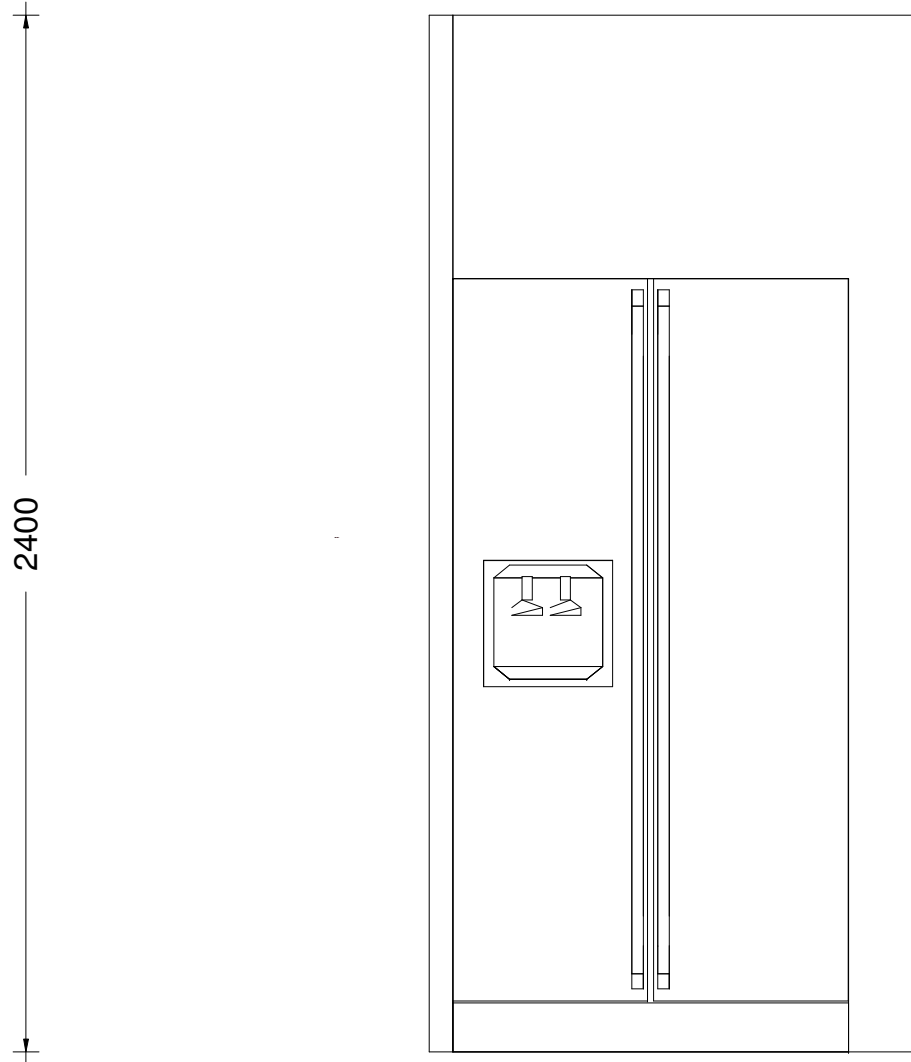

379 wicksteed street, wanganui 4500 • p. 06 345 1840 • f. 06 345 1841

LOT 121 AMESBURY PLAN (A)

Printed on: 17/09/20

Drawn by: DENNY

v 11

<p>LOP 12 PAMESBURY PLAN (A)</p>	
<p>Printed on: 17/09/20</p>	
<p>Drawn by: DENNY</p>	<p>v 11</p>

LOT 121 AMESBURY PLAN (A)

Printed on: 17/09/20

Drawn by: DENNY

v 11