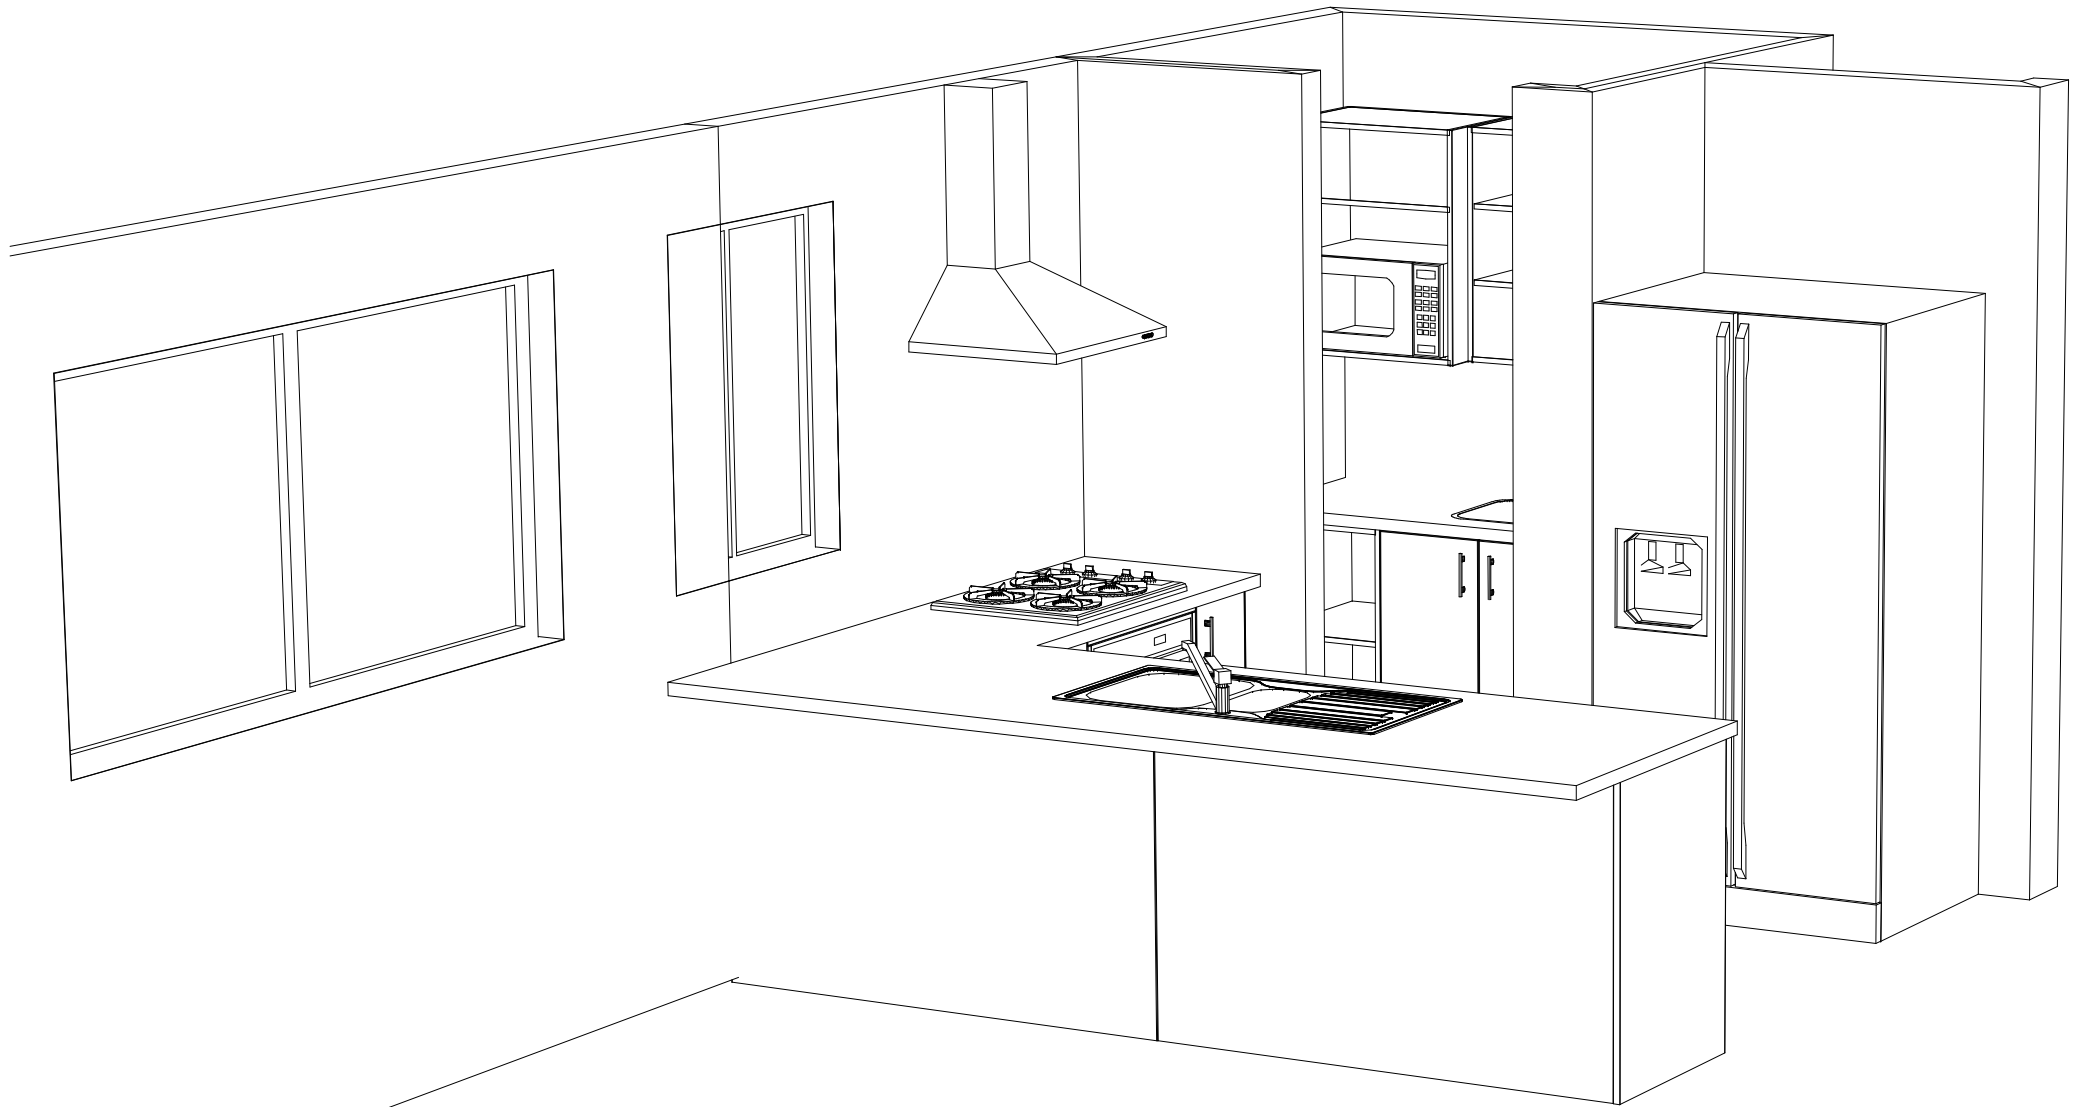

sales@kitchencontours.co.nz

379 wicksteed street, wanganui 4500 • p. 06 345 1840 • f. 06 345 1841

LOT 121 AMESBURY PLAN (A)

Printed on: 17/09/20

Drawn by: DENNY

v 11