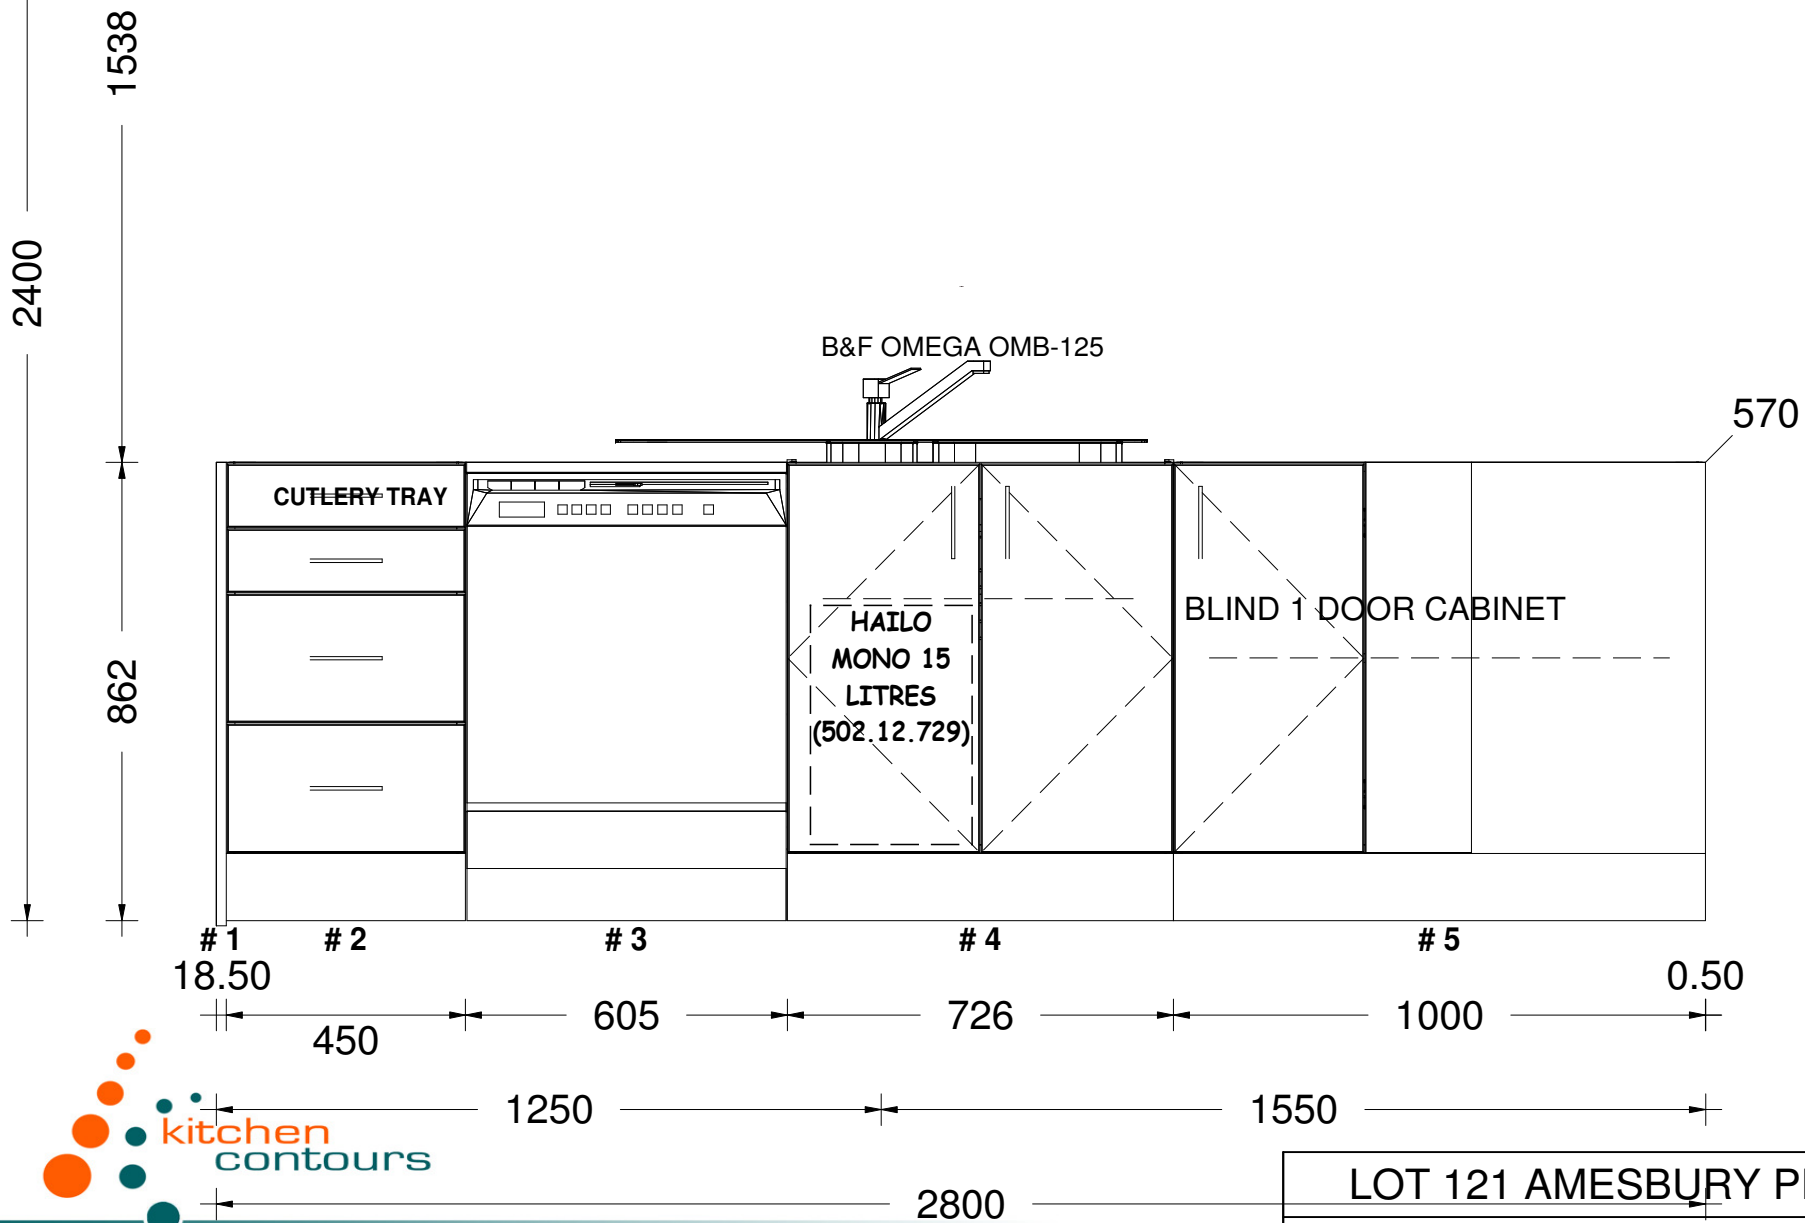

kitchen
contours

sales@kitchencontours.co.nz

379 wicksteed street, wanganui 4500 • p. 06 345 1840 • f. 06 345 1841

LOT 121 AMESBURY PLAN (A)

Printed on: 17/09/20

Drawn by: DENNY

v 11