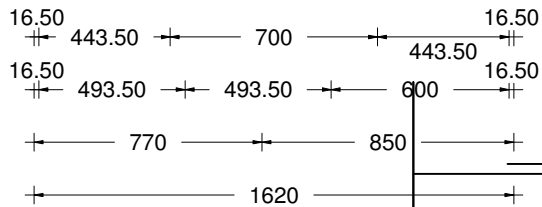

PLAN A

PLAN B

LOT 121 AMESBURY

Printed on: 17/09/20

Drawn by: DENNY

v 11

sales@kitchencontours.co.nz

16.50 600 493.50 493.50 16.50