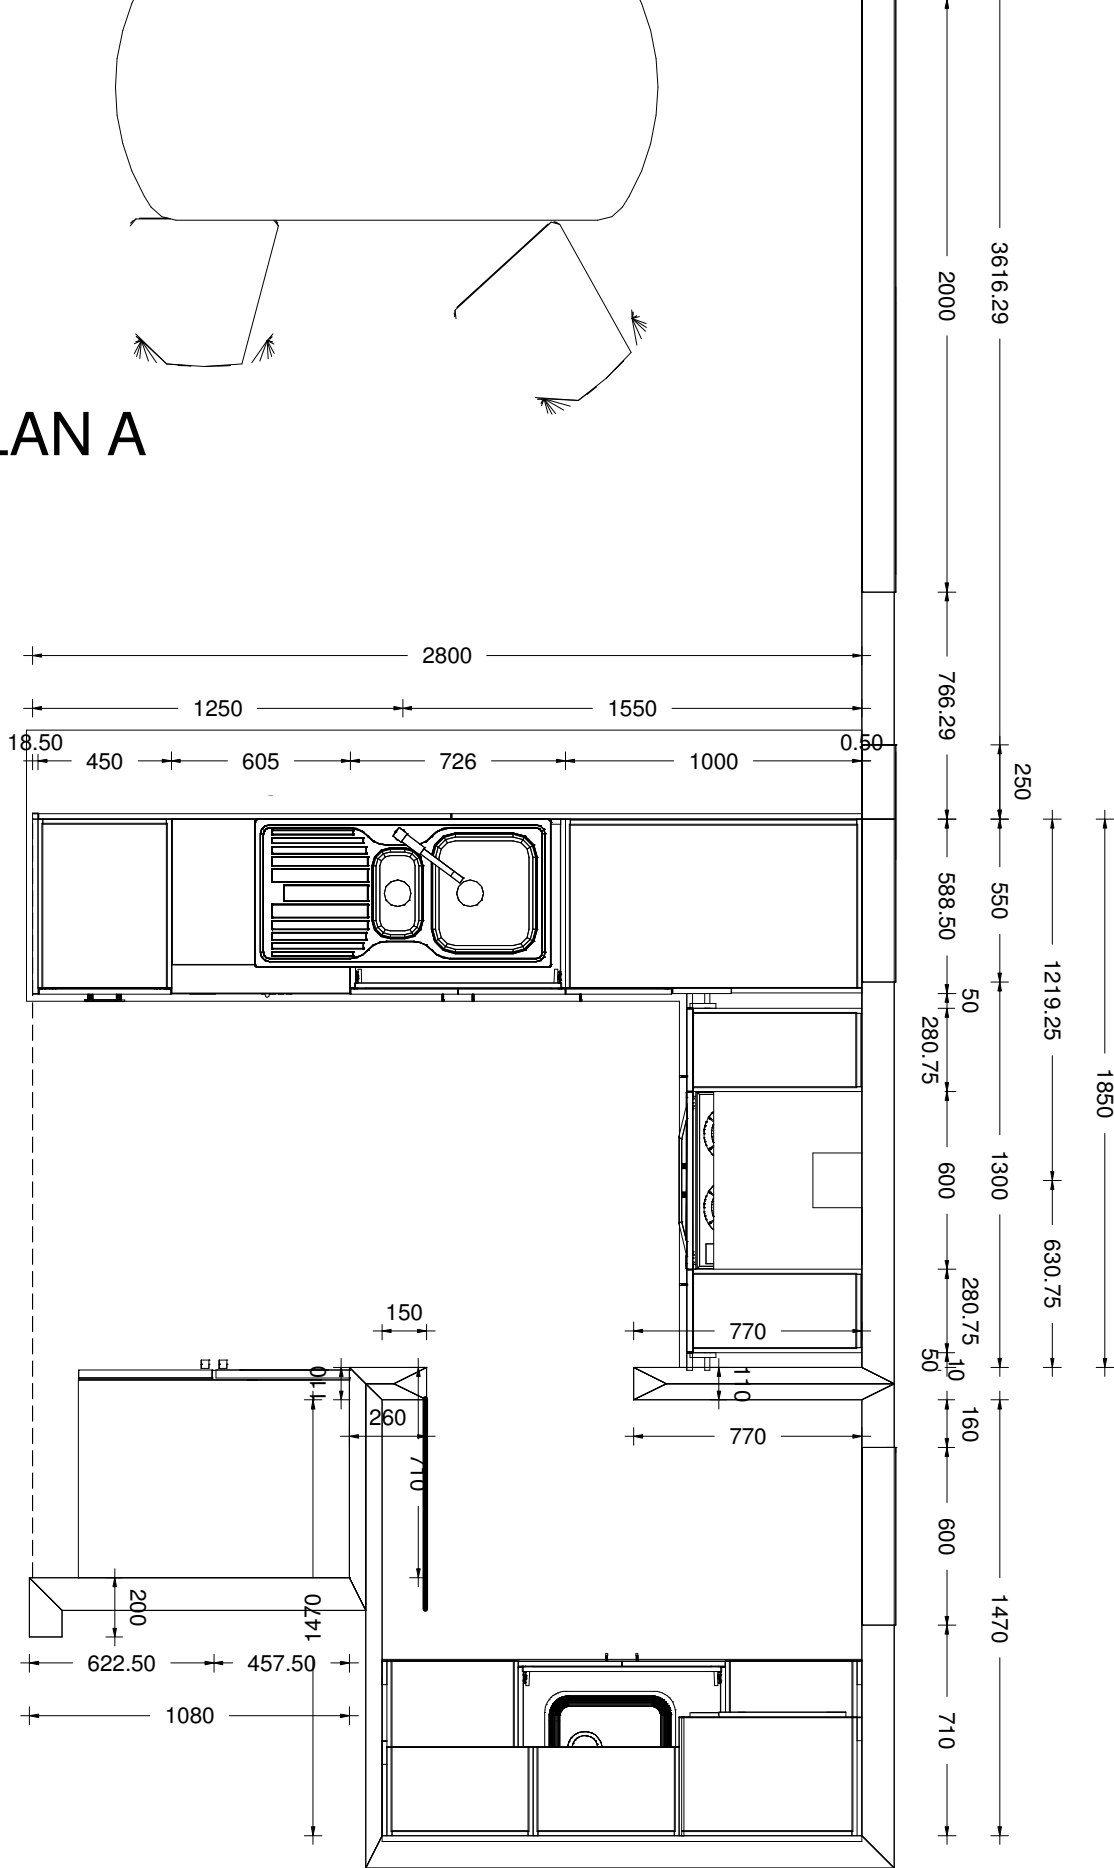

PLAN A

PLAN B

LOT 121 AMESBURY

Printed on: 17/09/20

Drawn by: DENNY

v 11

sales@kitchencontours.co.nz

16.50 600 493.50 493.50 16.50

379 wicksteed street, wanganui 4500 • p. 06 345 1840 • f. 06 345 1841

LOT 121 AMESBURY PLAN (A)

Printed on: 17/09/20

Drawn by: DENNY

v 11

<p>LOP 12 PAMESBURY PLAN (A)</p>	
<p>Printed on: 17/09/20</p>	
<p>Drawn by: DENNY</p>	<p>v 11</p>

LOT 121 AMESBURY PLAN (A)

Printed on: 17/09/20

Drawn by: DENNY

v 11