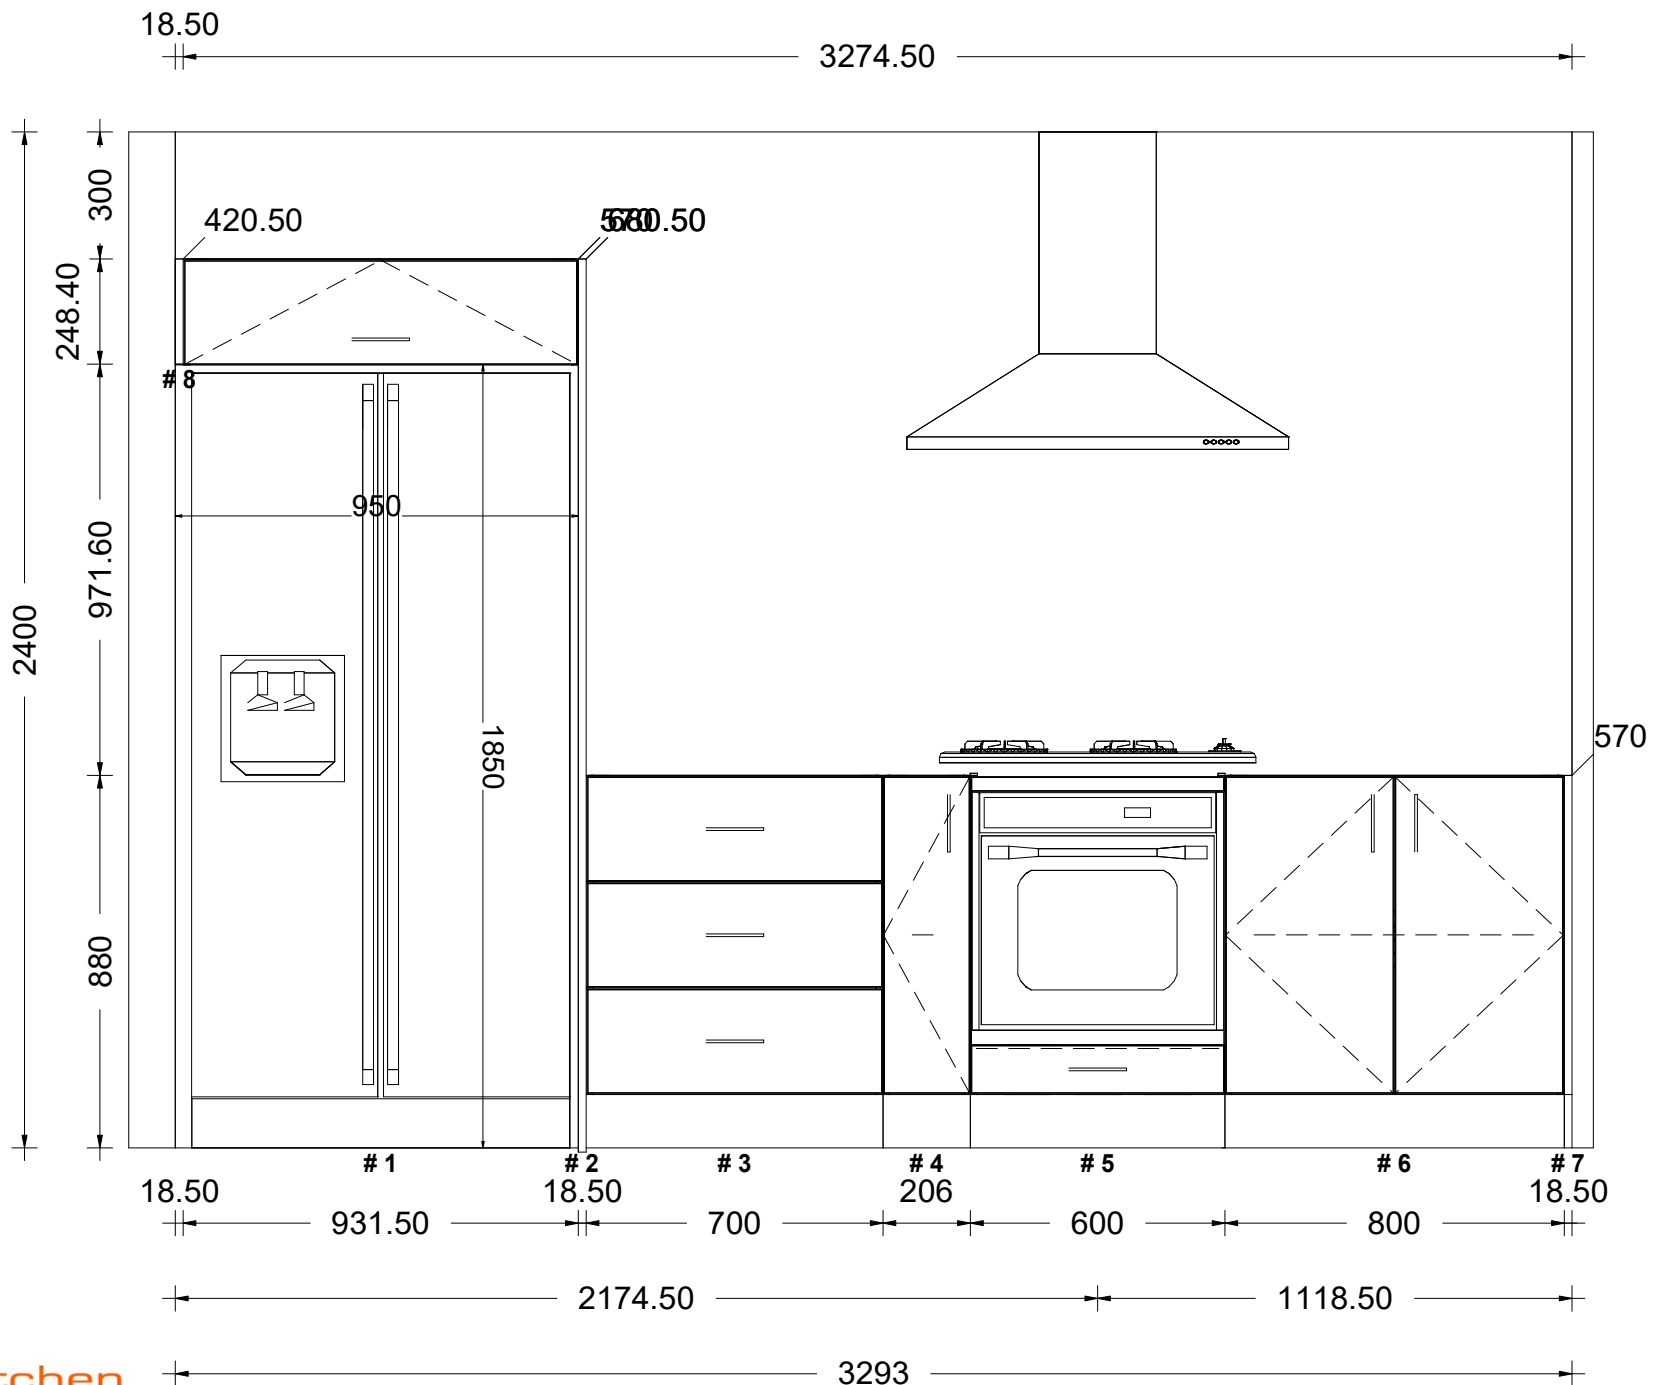

sales@kitchencontours.co.nz

379 wicksteed street, wanganui 4500 • p. 06 345 1840 • f. 06 345 1841

#1 LOT 112 AMESBURY
Printed on: 10/06/20
Drawn by: DENNY