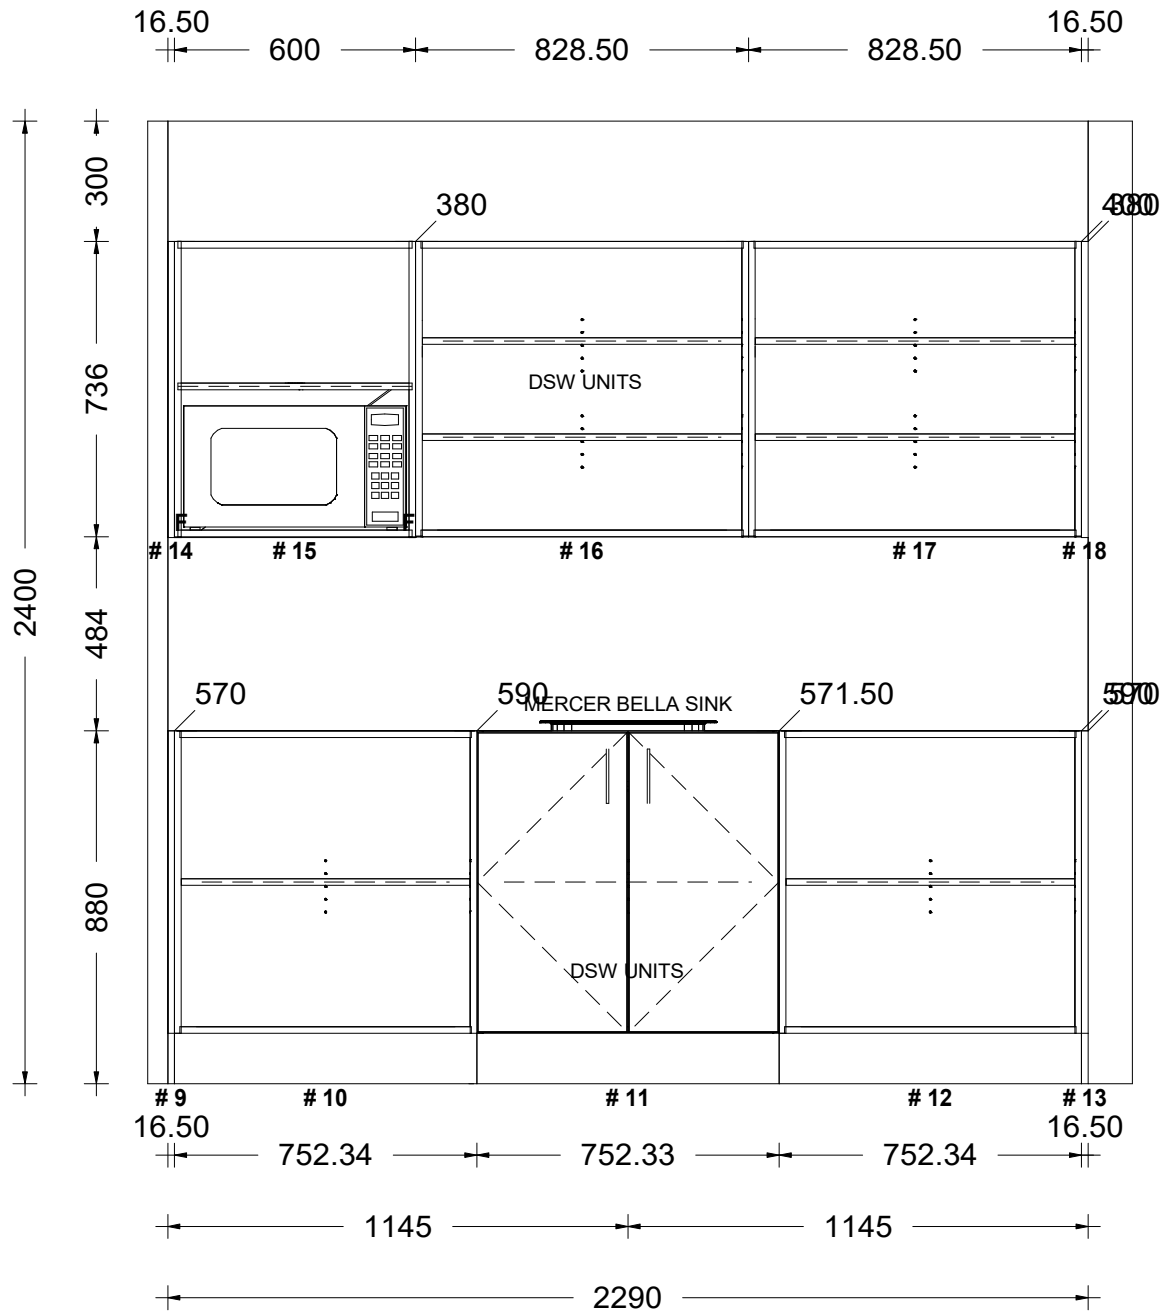

sales@kitchencontours.co.nz

#1 LOT 112 AMESBURY
Printed on: 10/06/20
Drawn by: DENNY