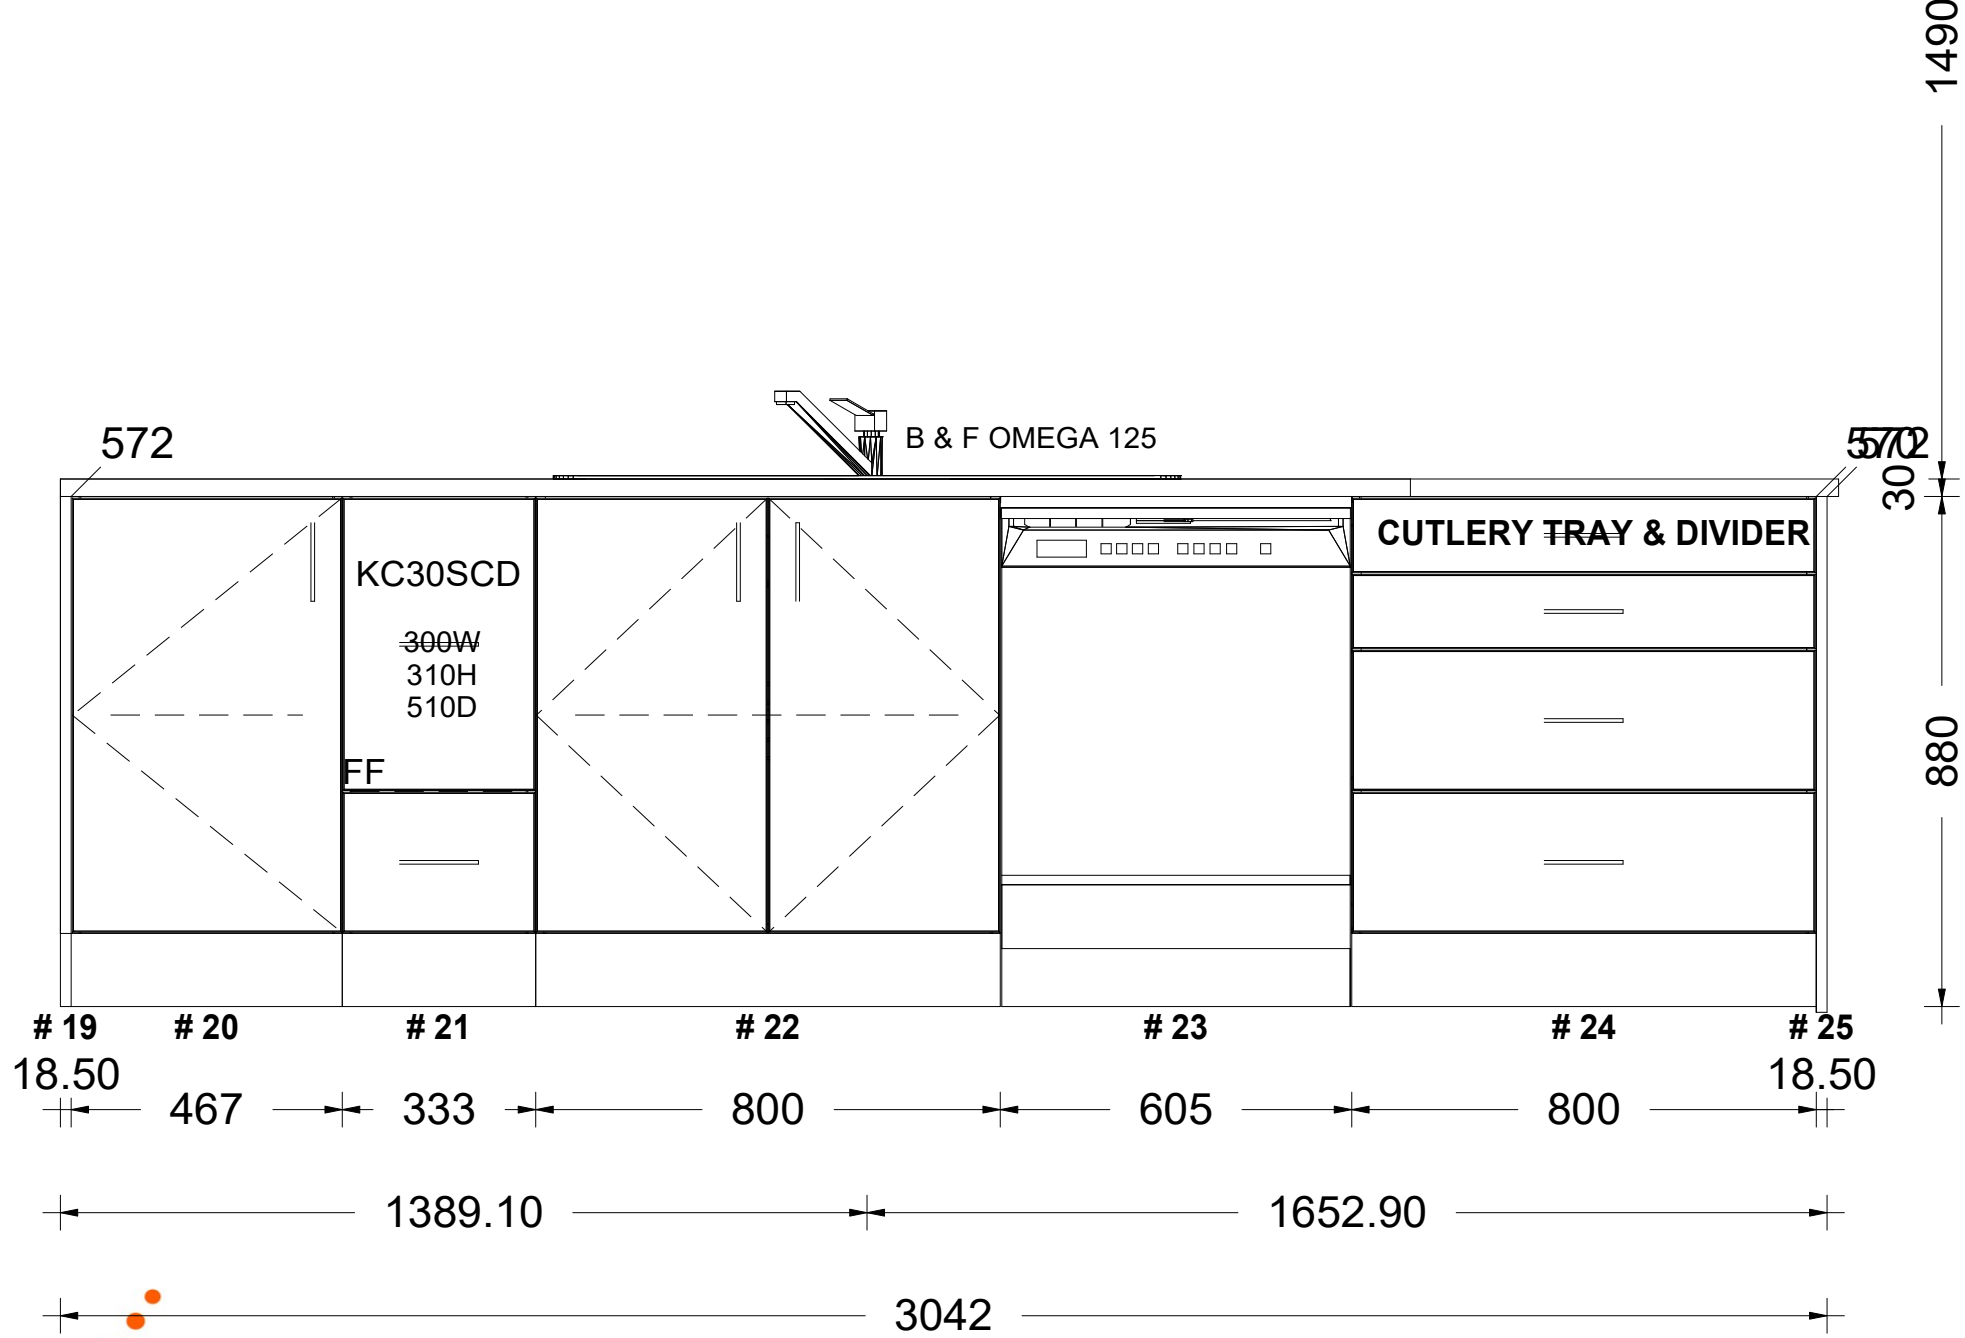

#1 LOT 112 AMESBURY
Printed on: 10/06/20
Drawn by: DENNY

sales@kitchencontours.co.nz

#1 LOT 112 AMESBURY
Printed on: 10/06/20
Drawn by: DENNY

sales@kitchencontours.co.nz

379 wicksteed street, wanganui 4500 • p. 06 345 1840 • f. 06 345 1841

#1 LOT 112 AMESBURY
Printed on: 10/06/20
Drawn by: DENNY

v 11