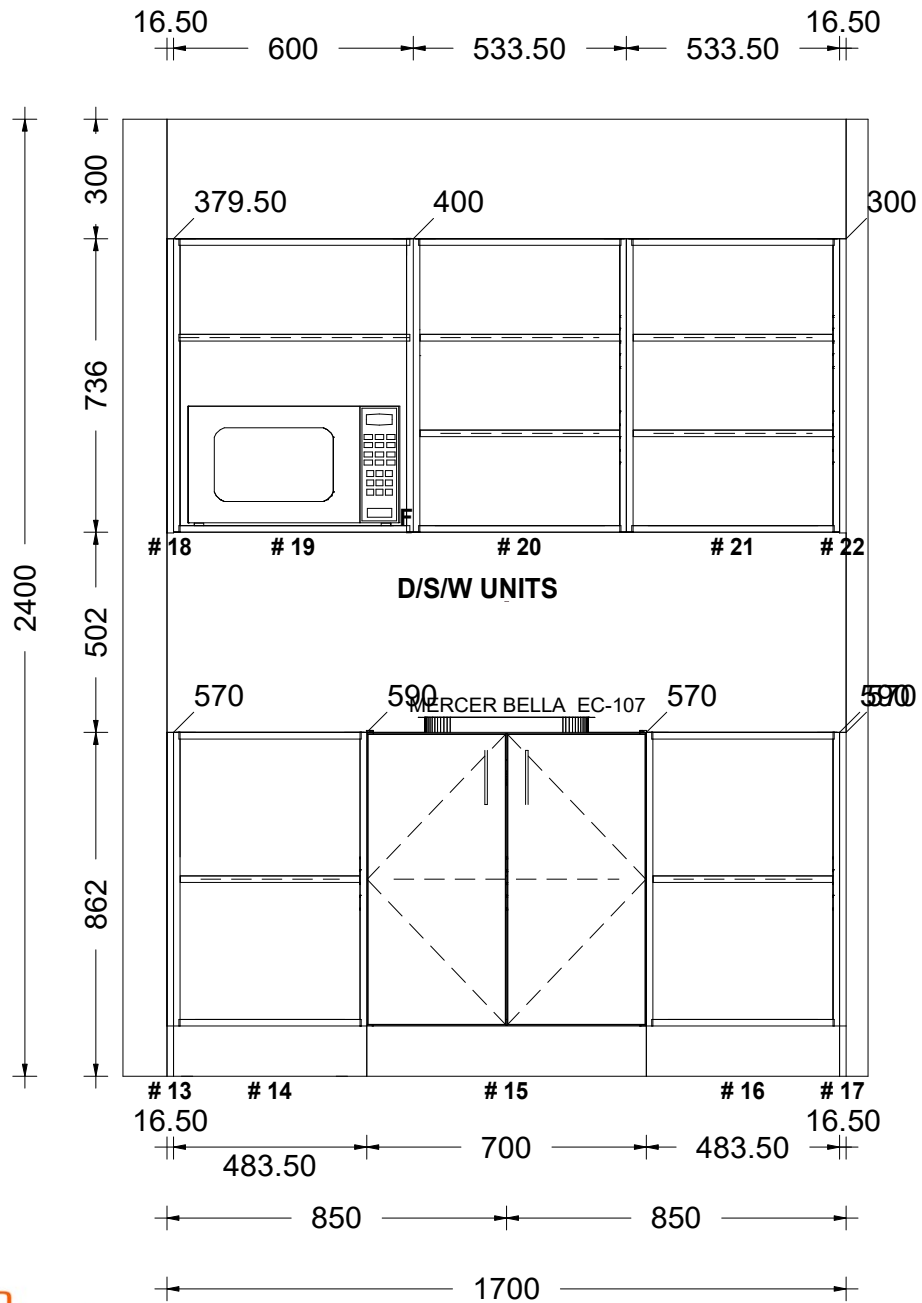

sales@kitchencontours.co.nz

379 wicksteed street, wanganui 4500

p. 06 345 1840 • f. 06 345 1841

LOT 114 AMESBURY PLAN B

Printed on: 08/08/20

Drawn by:

v 11