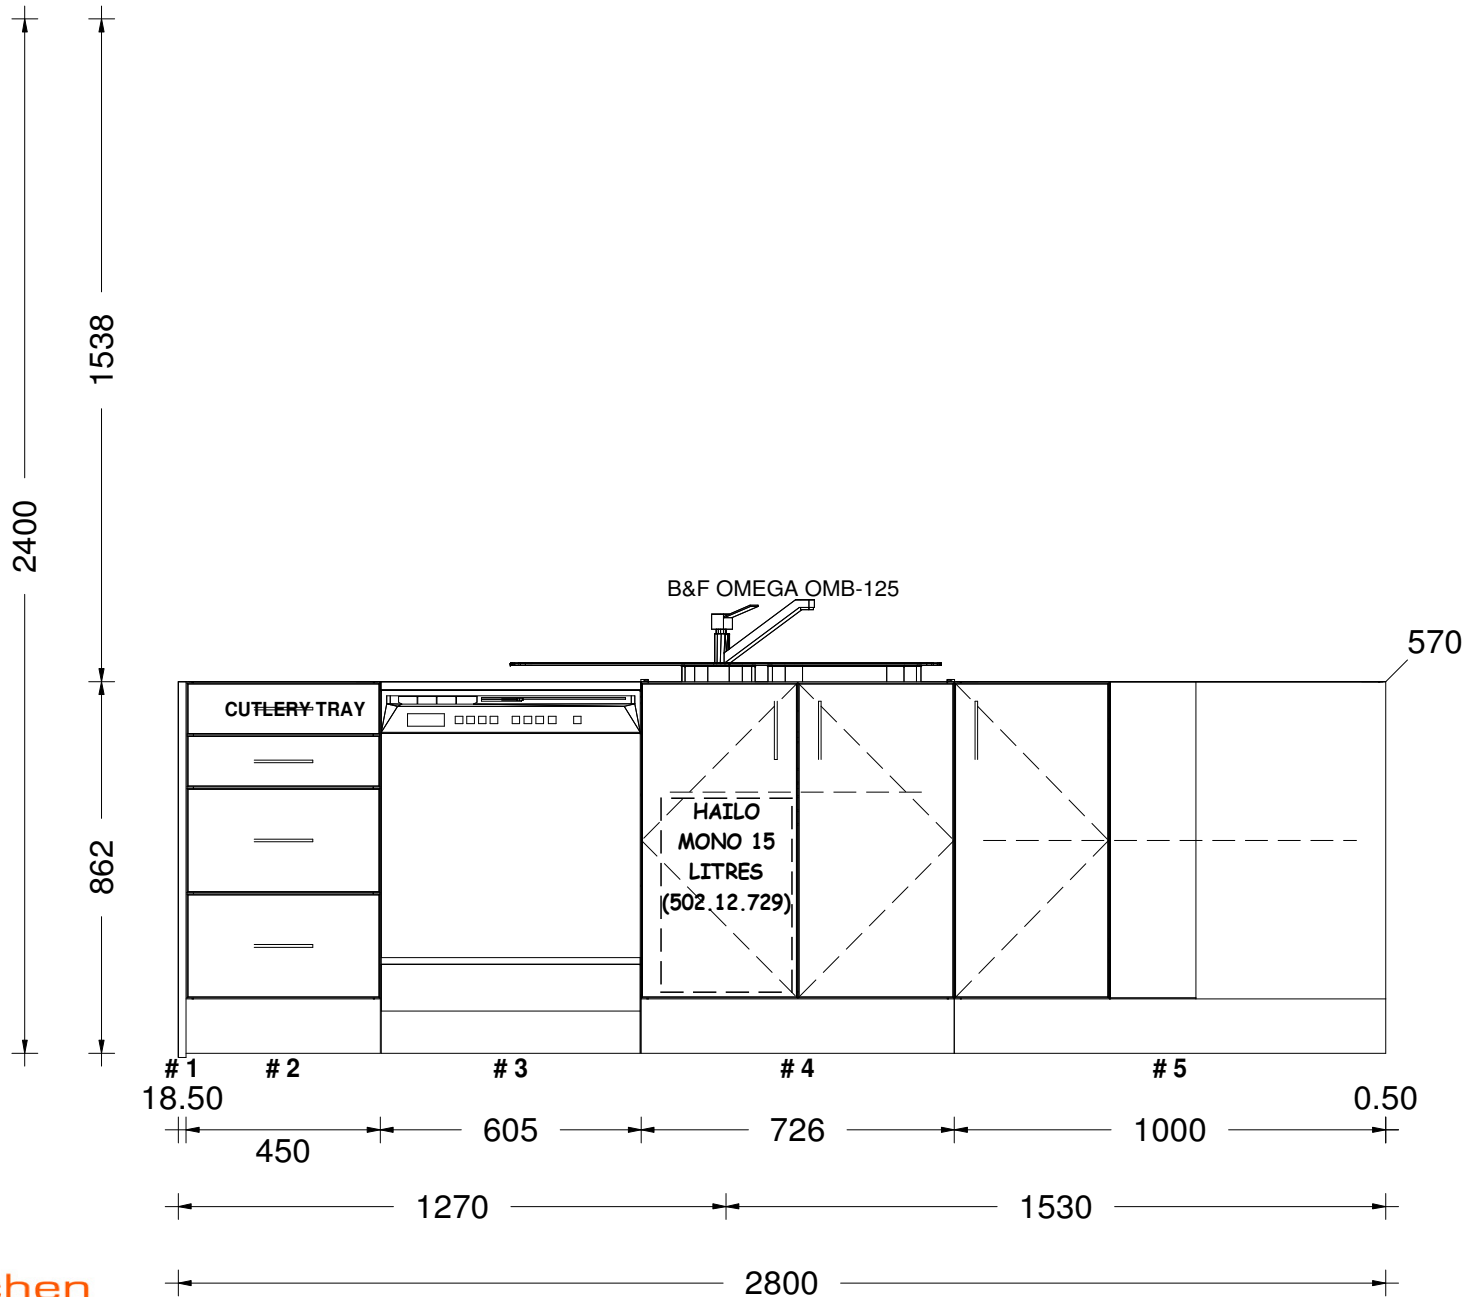

kitchen
contours

sales@kitchencontours.co.nz

379 wicksteed street, wanganui 4500 • p. 06 345 1840 • f. 06 345 1841

LOT 115 AMESBURY PLAN B

Printed on: 17/09/20

Drawn by:

v 11