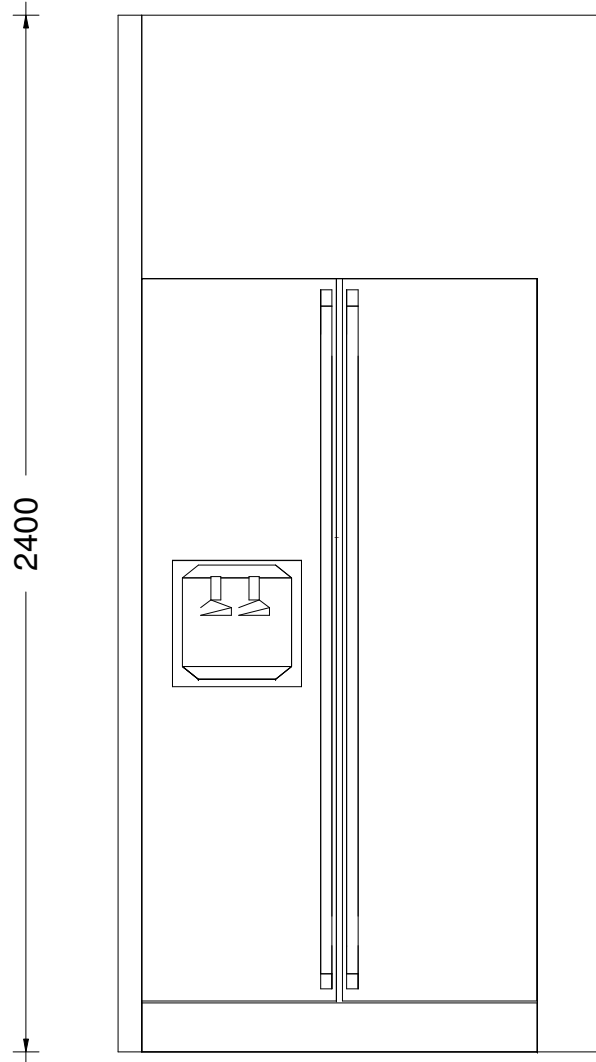

457.50 622.50

1080