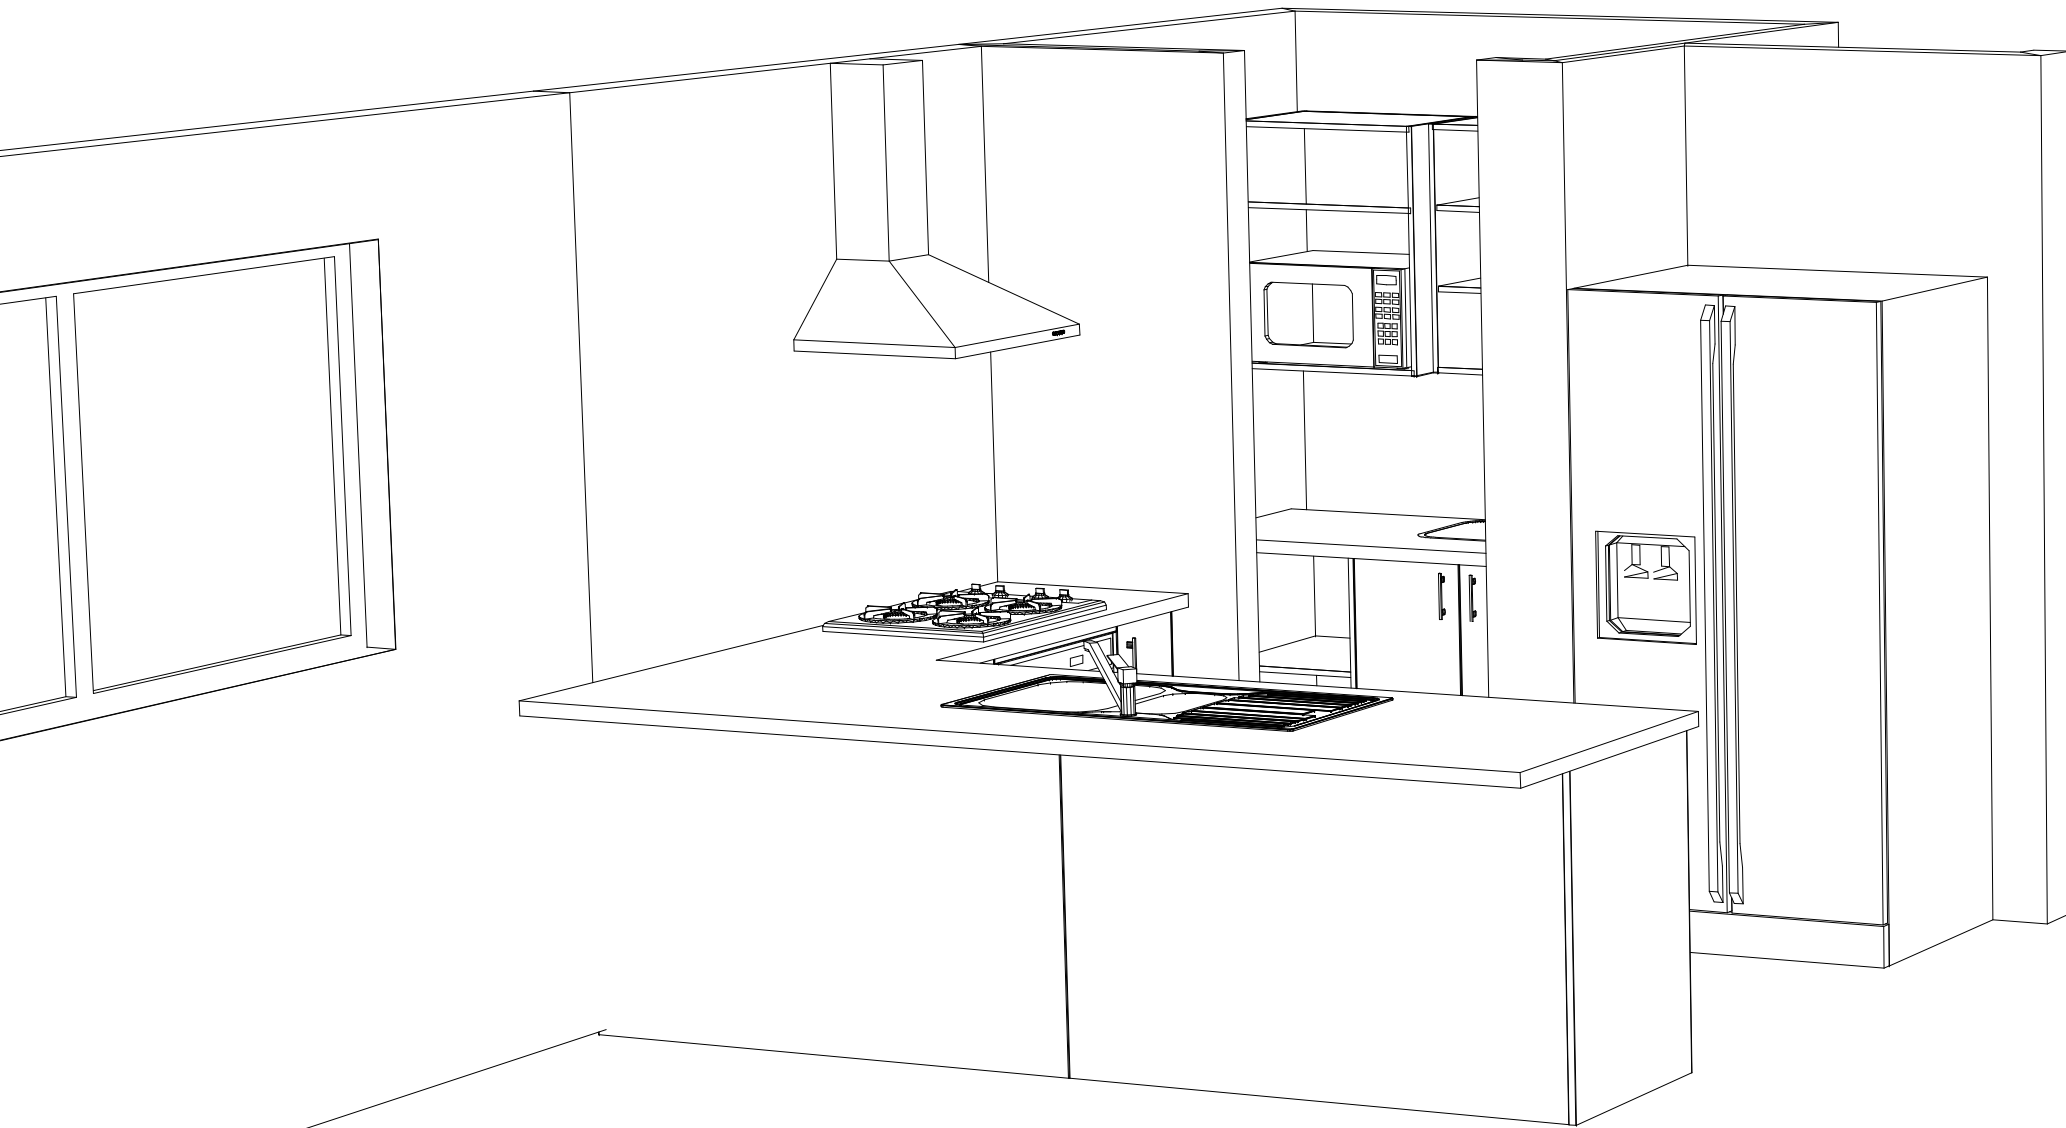

457.50 622.50

1080

sales@kitchencontours.co.nz

379 wicksteed street, wanganui 4500 • p. 06 345 1840 • f. 06 345 1841

LOT 115 AMESBURY PLAN B

Printed on: 17/09/20

Drawn by:

v 11