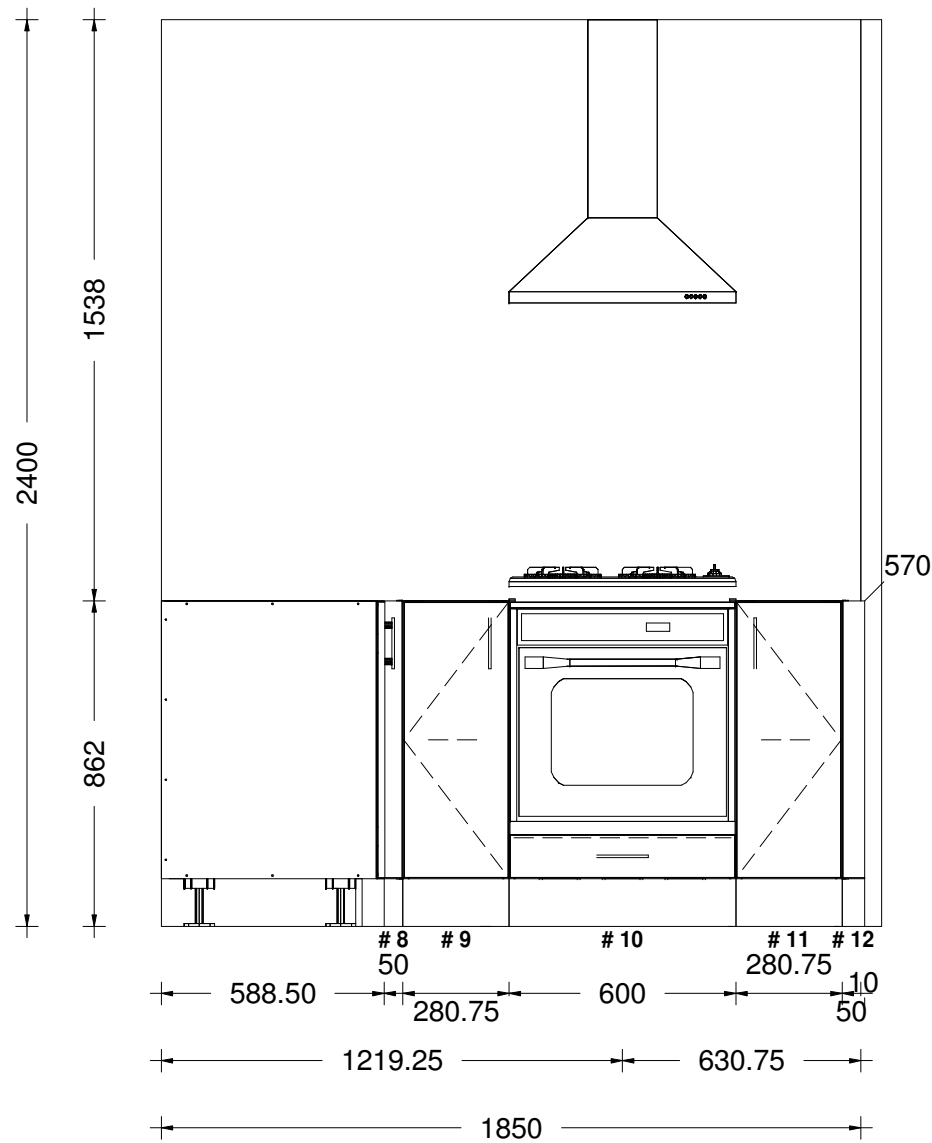

sales@kitchencontours.co.nz

379 wicksteed street, wanganui 4500 • p. 06 345 1840 • f. 06 345 1841

LOT 115 AMESBURY PLAN B

Printed on: 17/09/20

Drawn by:

v 11