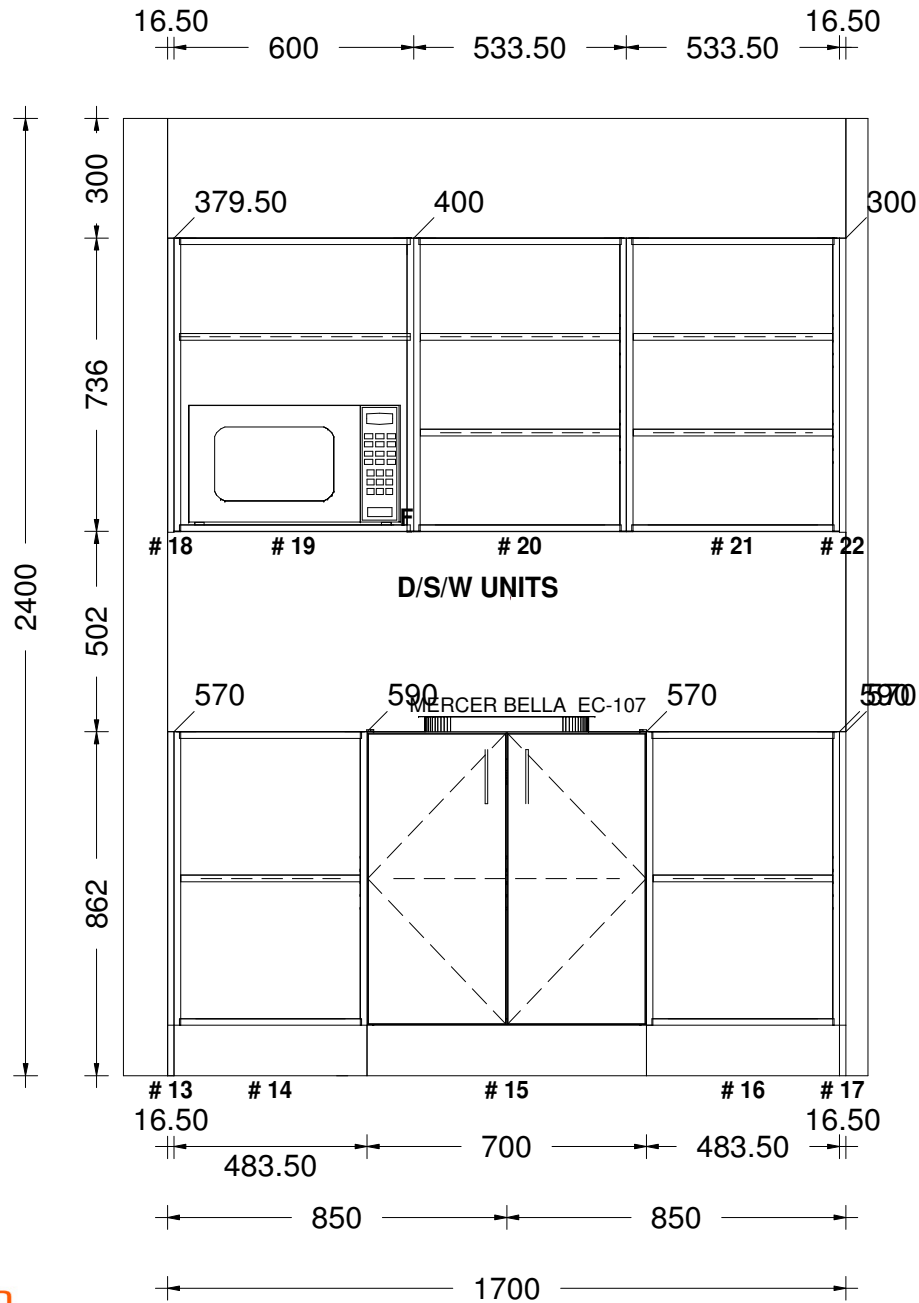

LOT 115 AMESBURY PLAN B

Printed on: 17/09/20

Drawn by:

v 11

sales@kitchencontours.co.nz

379 wicksteed street, wanganui 4500 • p. 06 345 1840 • f. 06 345 1841

LOT 115 AMESBURY PLAN B

Printed on: 17/09/20