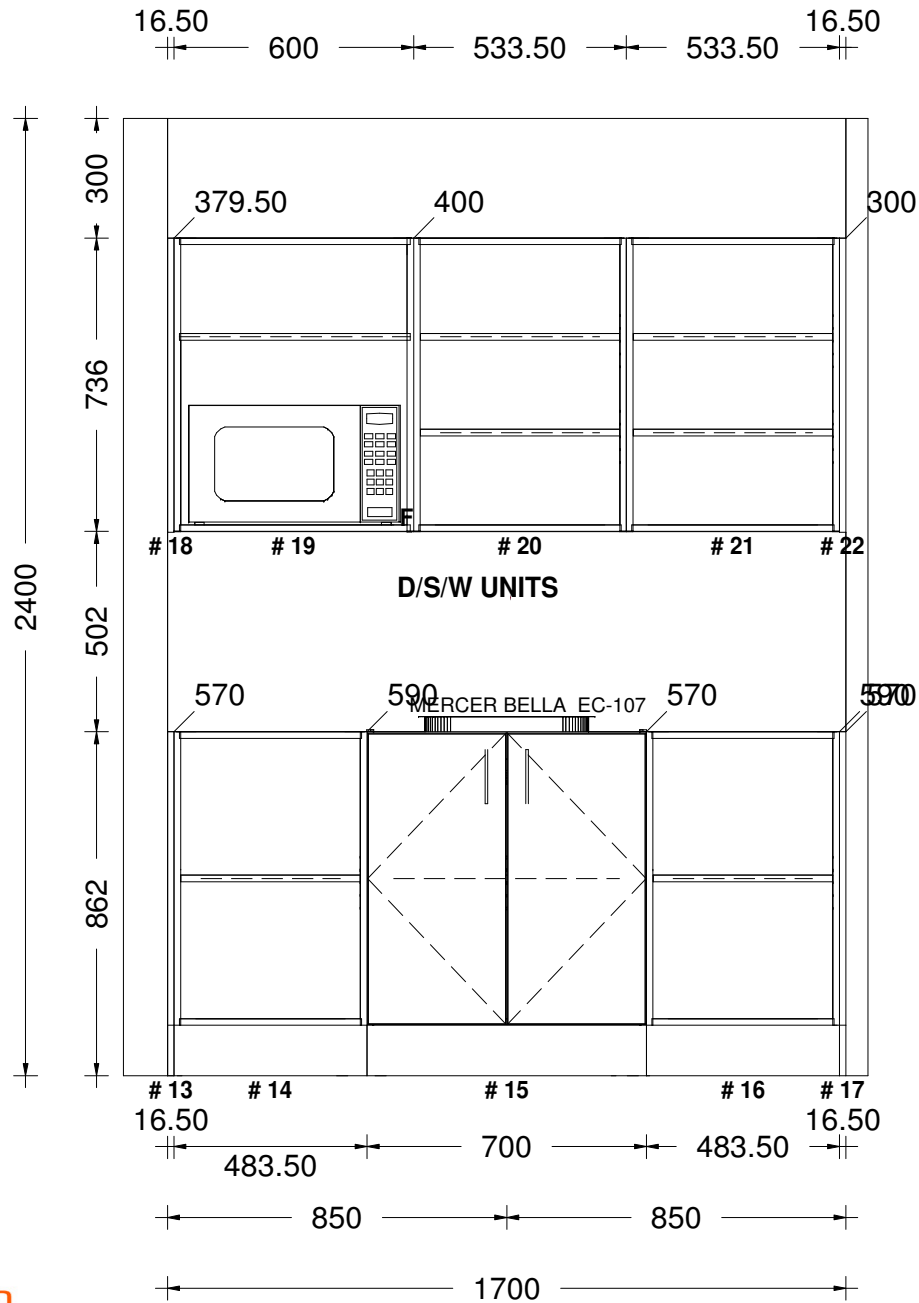

LOT 117 AMESBURY PLAN B

Printed on: 17/09/20

Drawn by:

v 11

sales@kitchencontours.co.nz

379 wicksteed street, wanganui 4500 • p. 06 345 1840 • f. 06 345 1841

LOT 117 AMESBURY PLAN B

Printed on: 17/09/20