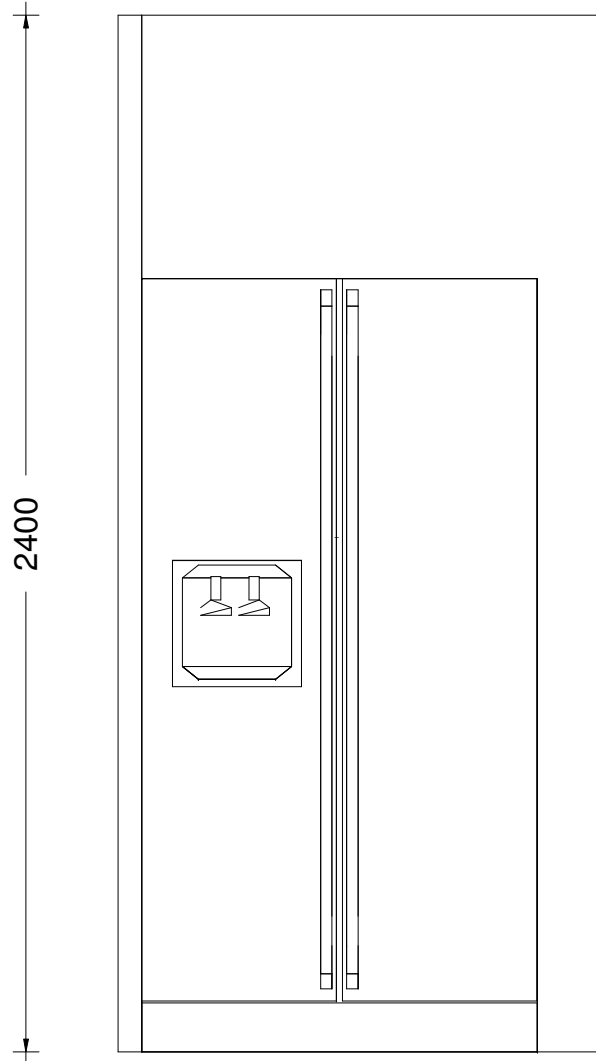

457.50 622.50

1080