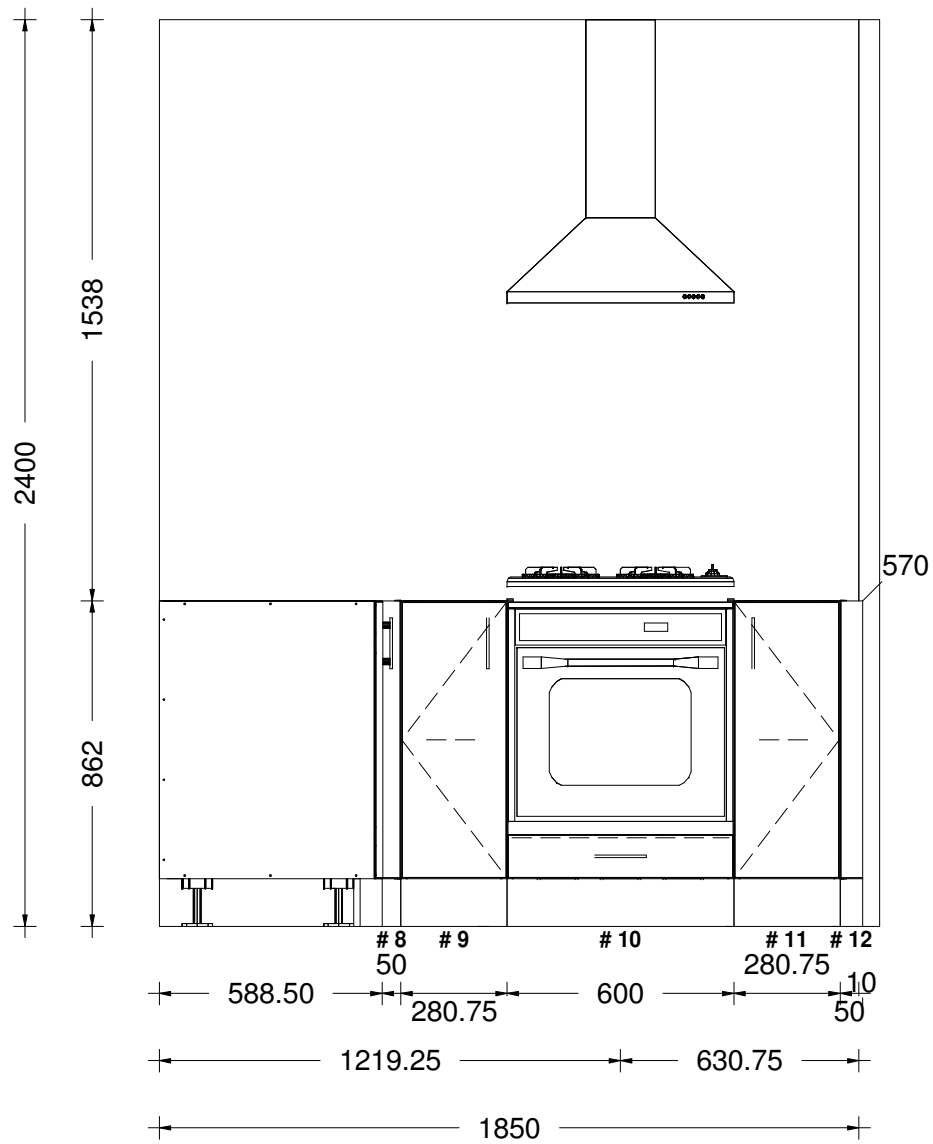

sales@kitchencontours.co.nz

379 wicksteed street, wanganui 4500 • p. 06 345 1840 • f. 06 345 1841

LOT 117 AMESBURY PLAN B

Printed on: 17/09/20

Drawn by:

v 11