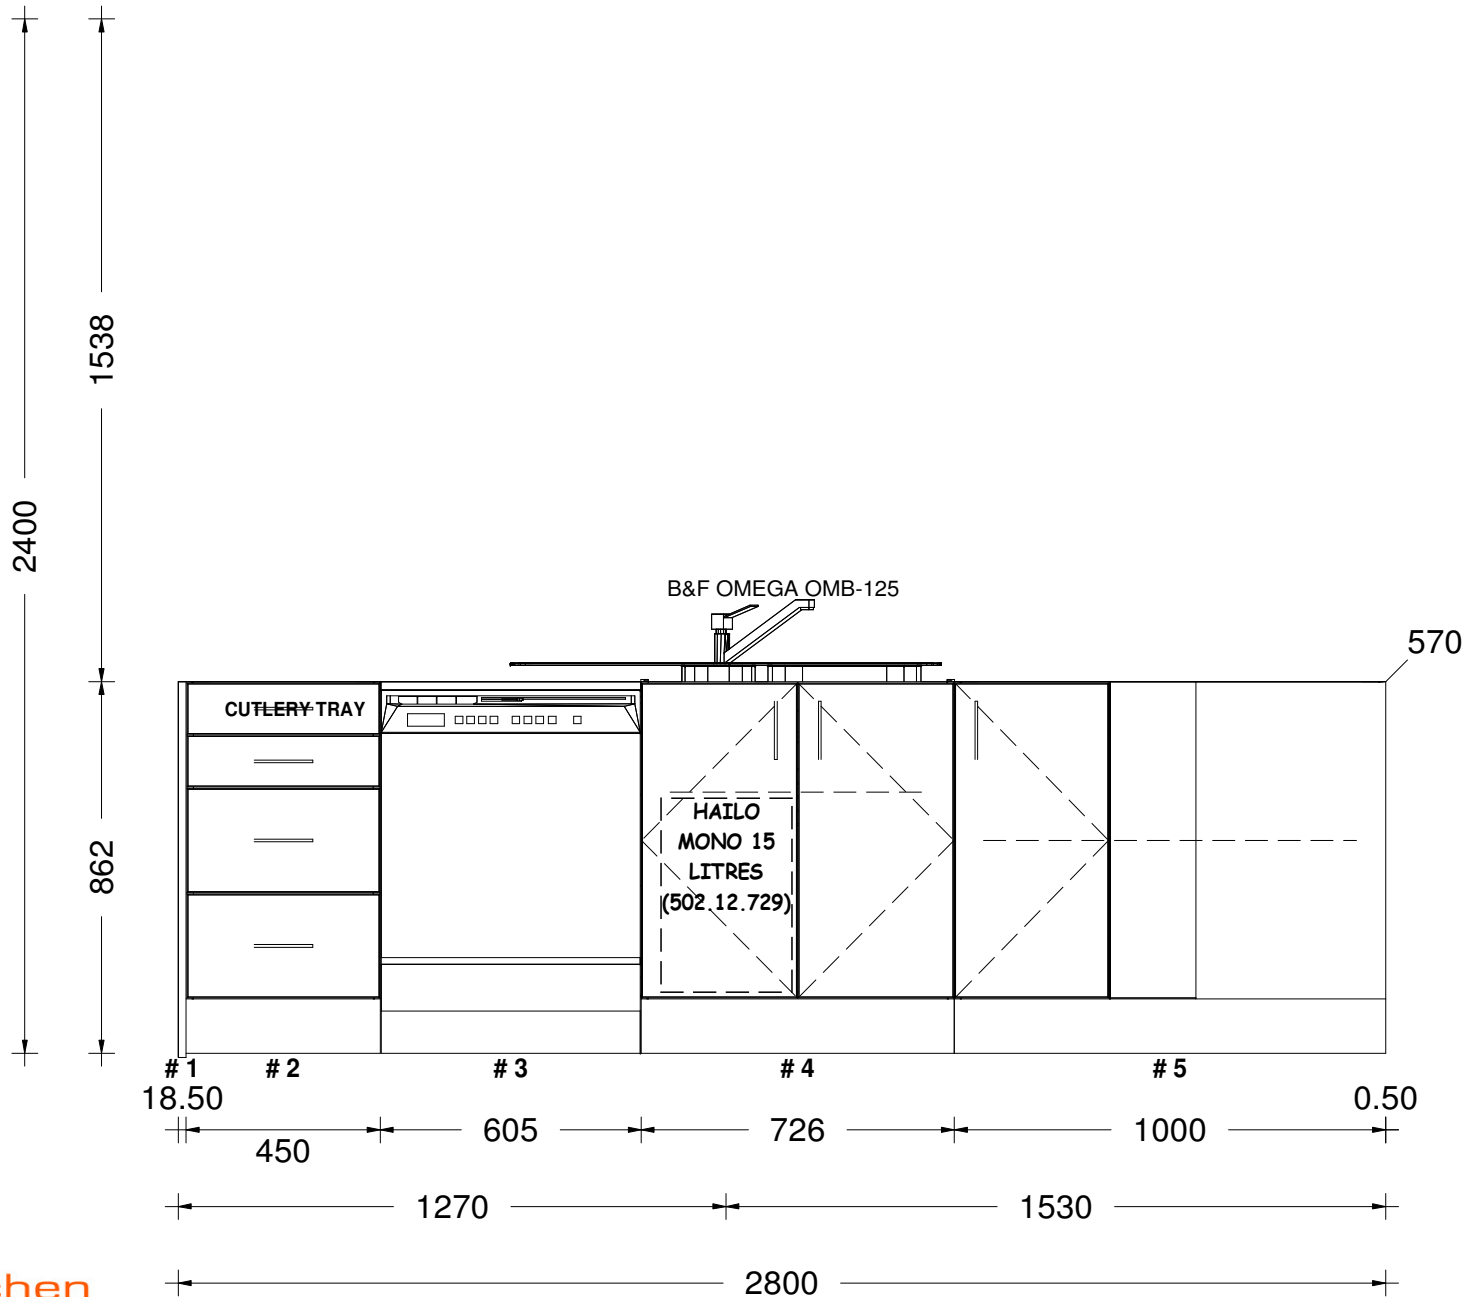

sales@kitchencontours.co.nz

379 wicksteed street, wanganui 4500 • p. 06 345 1840 • f. 06 345 1841

LOT 117 AMESBURY PLAN B

Printed on: 17/09/20

Drawn by:

v 11