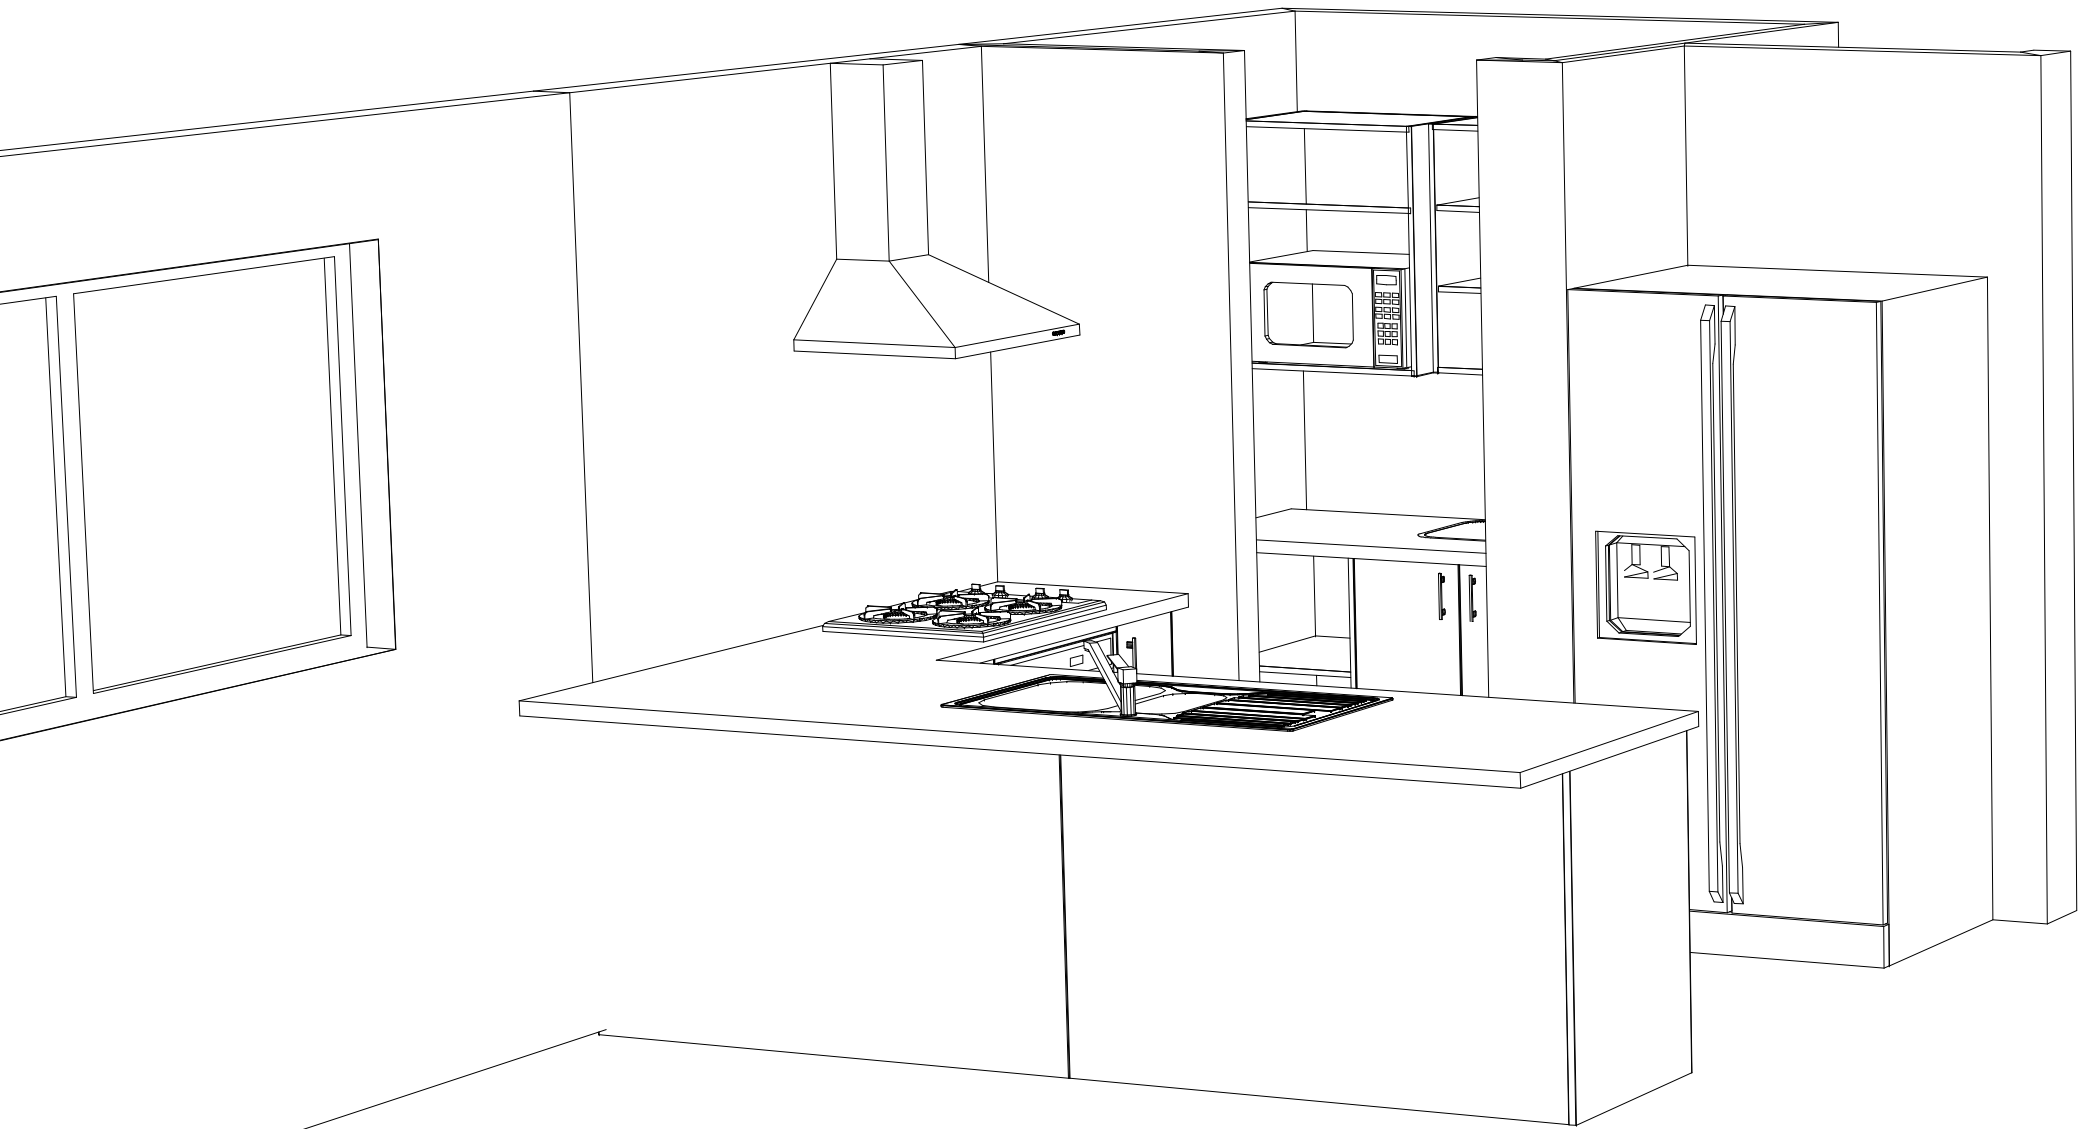

457.50 622.50

1080

sales@kitchencontours.co.nz

379 wicksteed street, wanganui 4500 • p. 06 345 1840 • f. 06 345 1841

LOT 117 AMESBURY PLAN B

Printed on: 17/09/20

Drawn by:

v 11