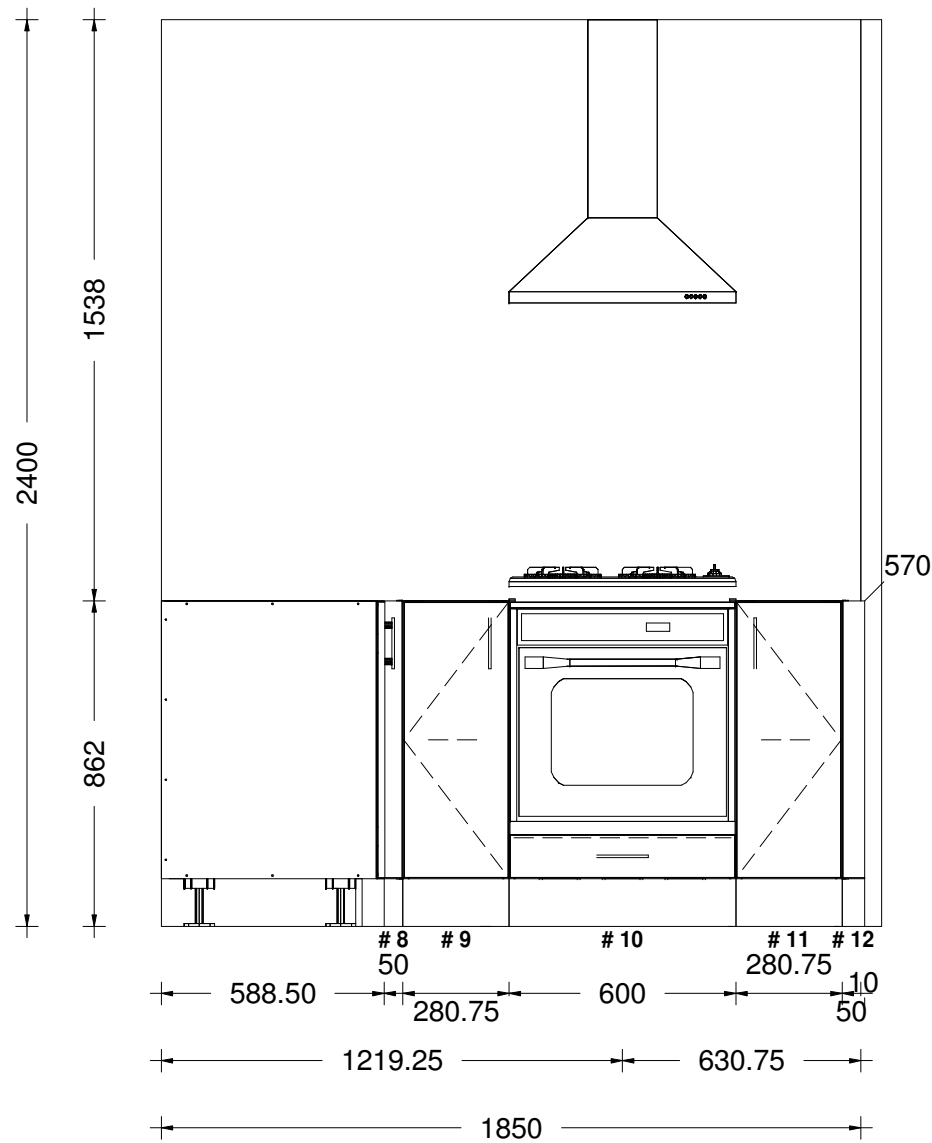

sales@kitchencontours.co.nz

379 wicksteed street, wanganui 4500 • p. 06 345 1840 • f. 06 345 1841

LOT 118 AMESBURY PLAN B

Printed on: 17/09/20

Drawn by:

v 11