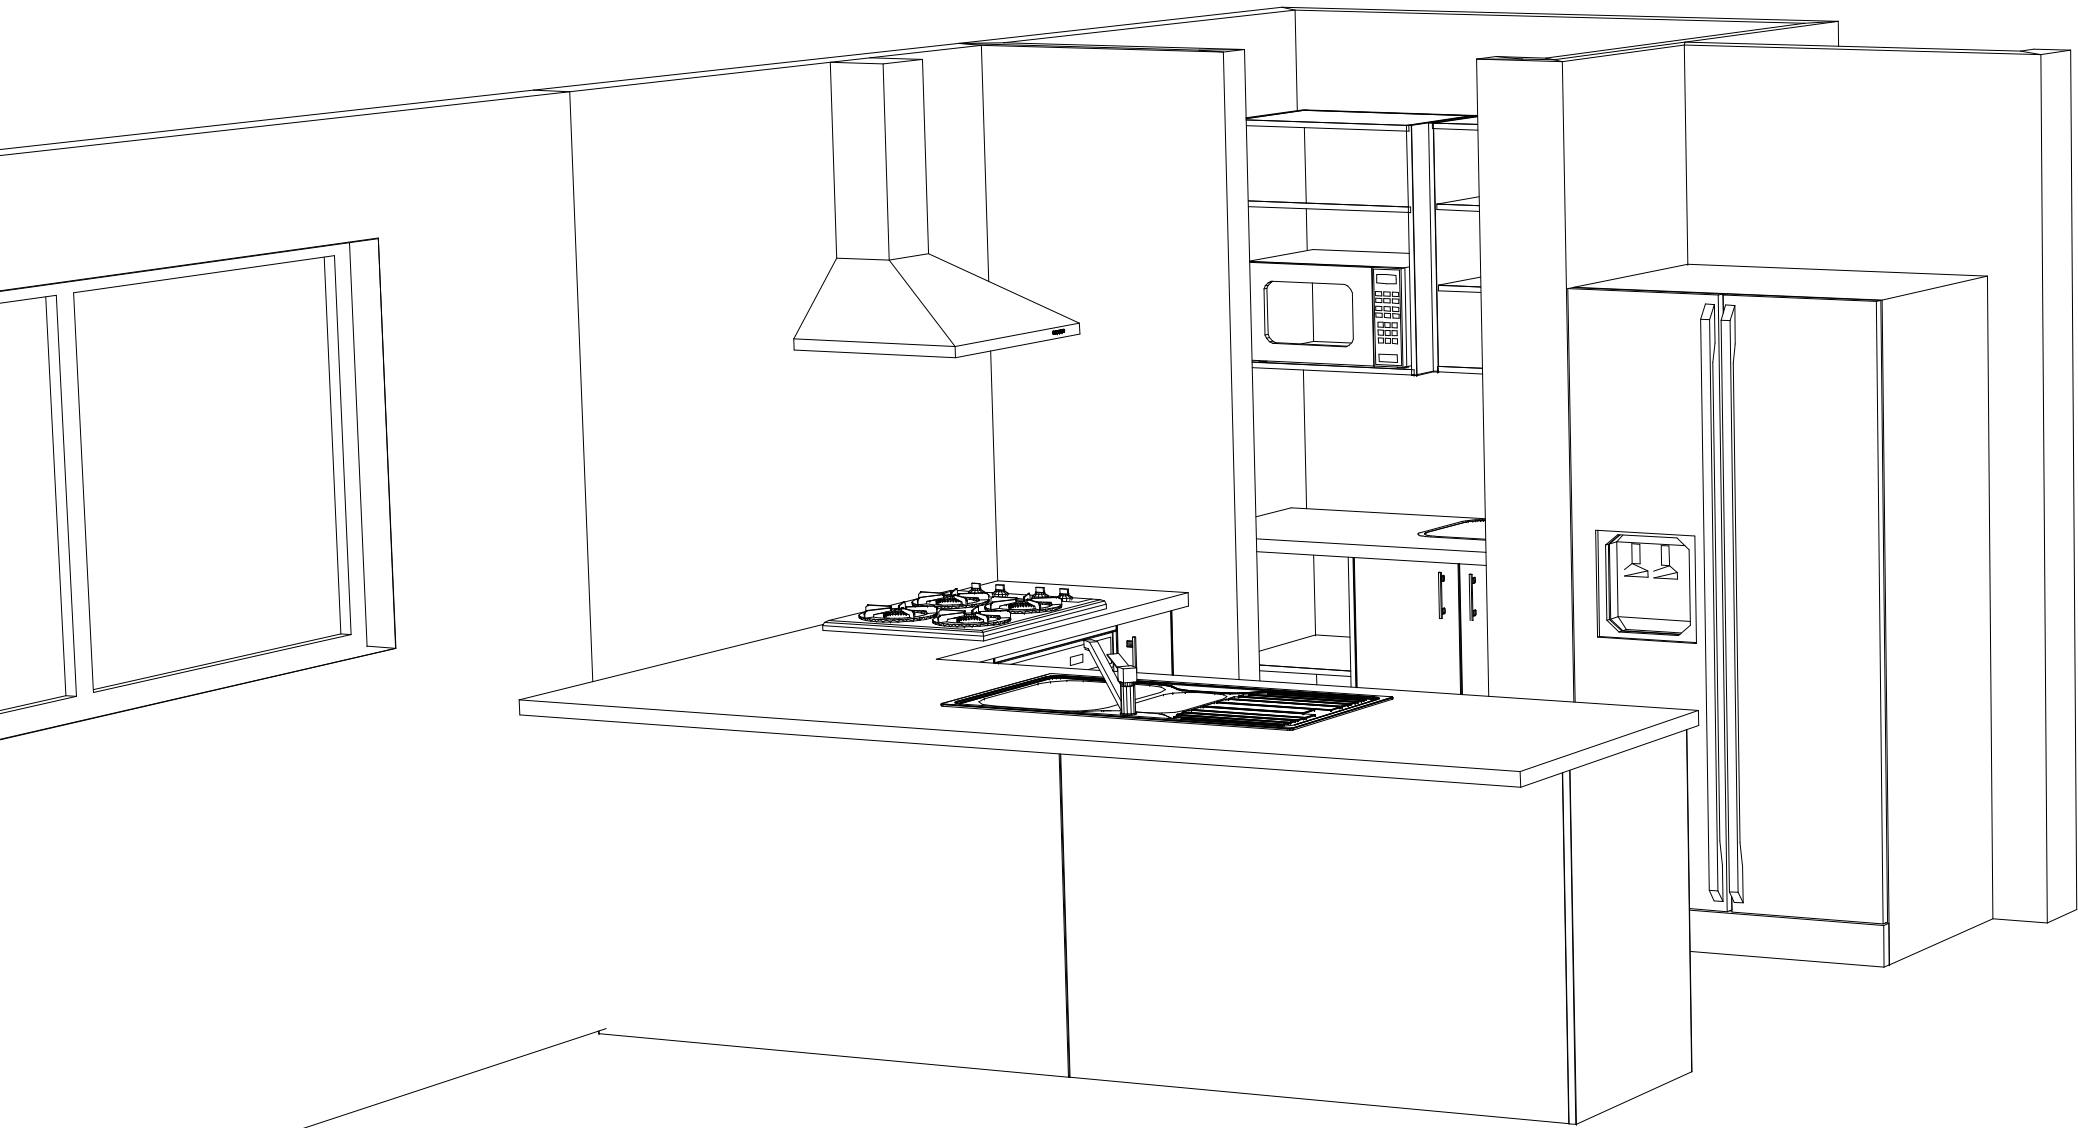

457.50 622.50

1080

sales@kitchencontours.co.nz

379 wicksteed street, wanganui 4500 • p. 06 345 1840 • f. 06 345 1841

LOT 118 AMESBURY PLAN B

Printed on: 17/09/20

Drawn by:

v 11