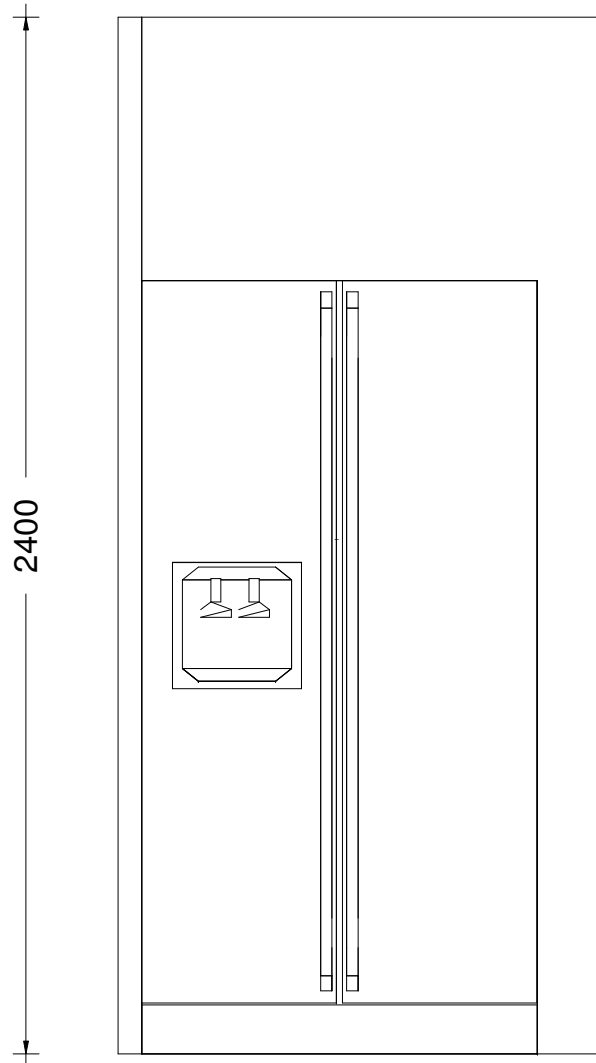

457.50 622.50

1080