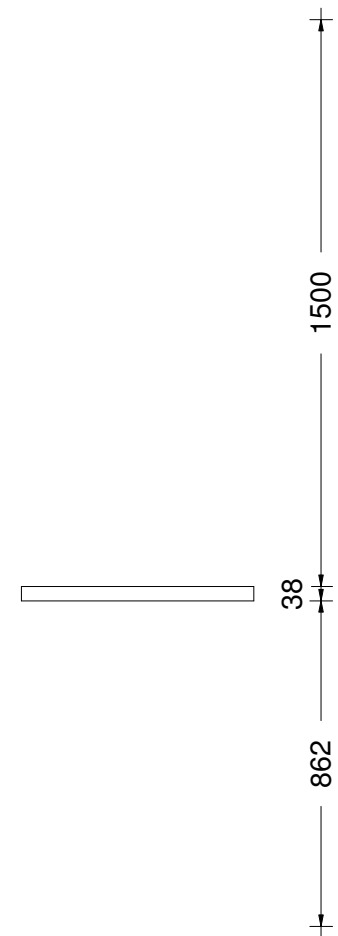

sales@kitchencontours.co.nz

379 wicksteed street, wanganui 4500 • p. 06 345 1840 • f. 06 345 1841

LOT 118 AMESBURY PLAN B

Printed on: 17/09/20

Drawn by:

v 11