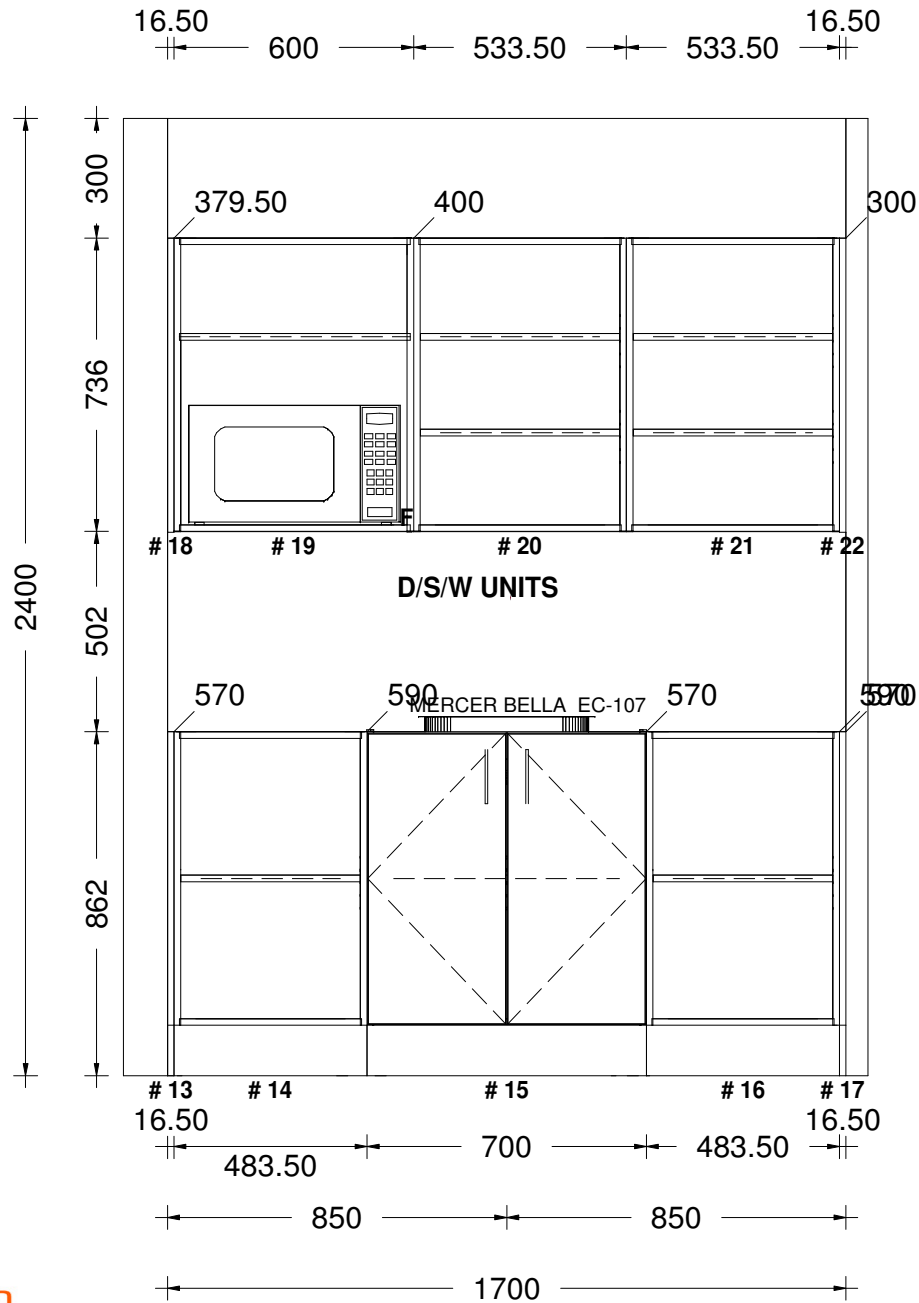

LOT 118 AMESBURY PLAN B

Printed on: 17/09/20

Drawn by:

v 11

sales@kitchencontours.co.nz

379 wicksteed street, wanganui 4500 • p. 06 345 1840 • f. 06 345 1841

LOT 118 AMESBURY PLAN B

Printed on: 17/09/20