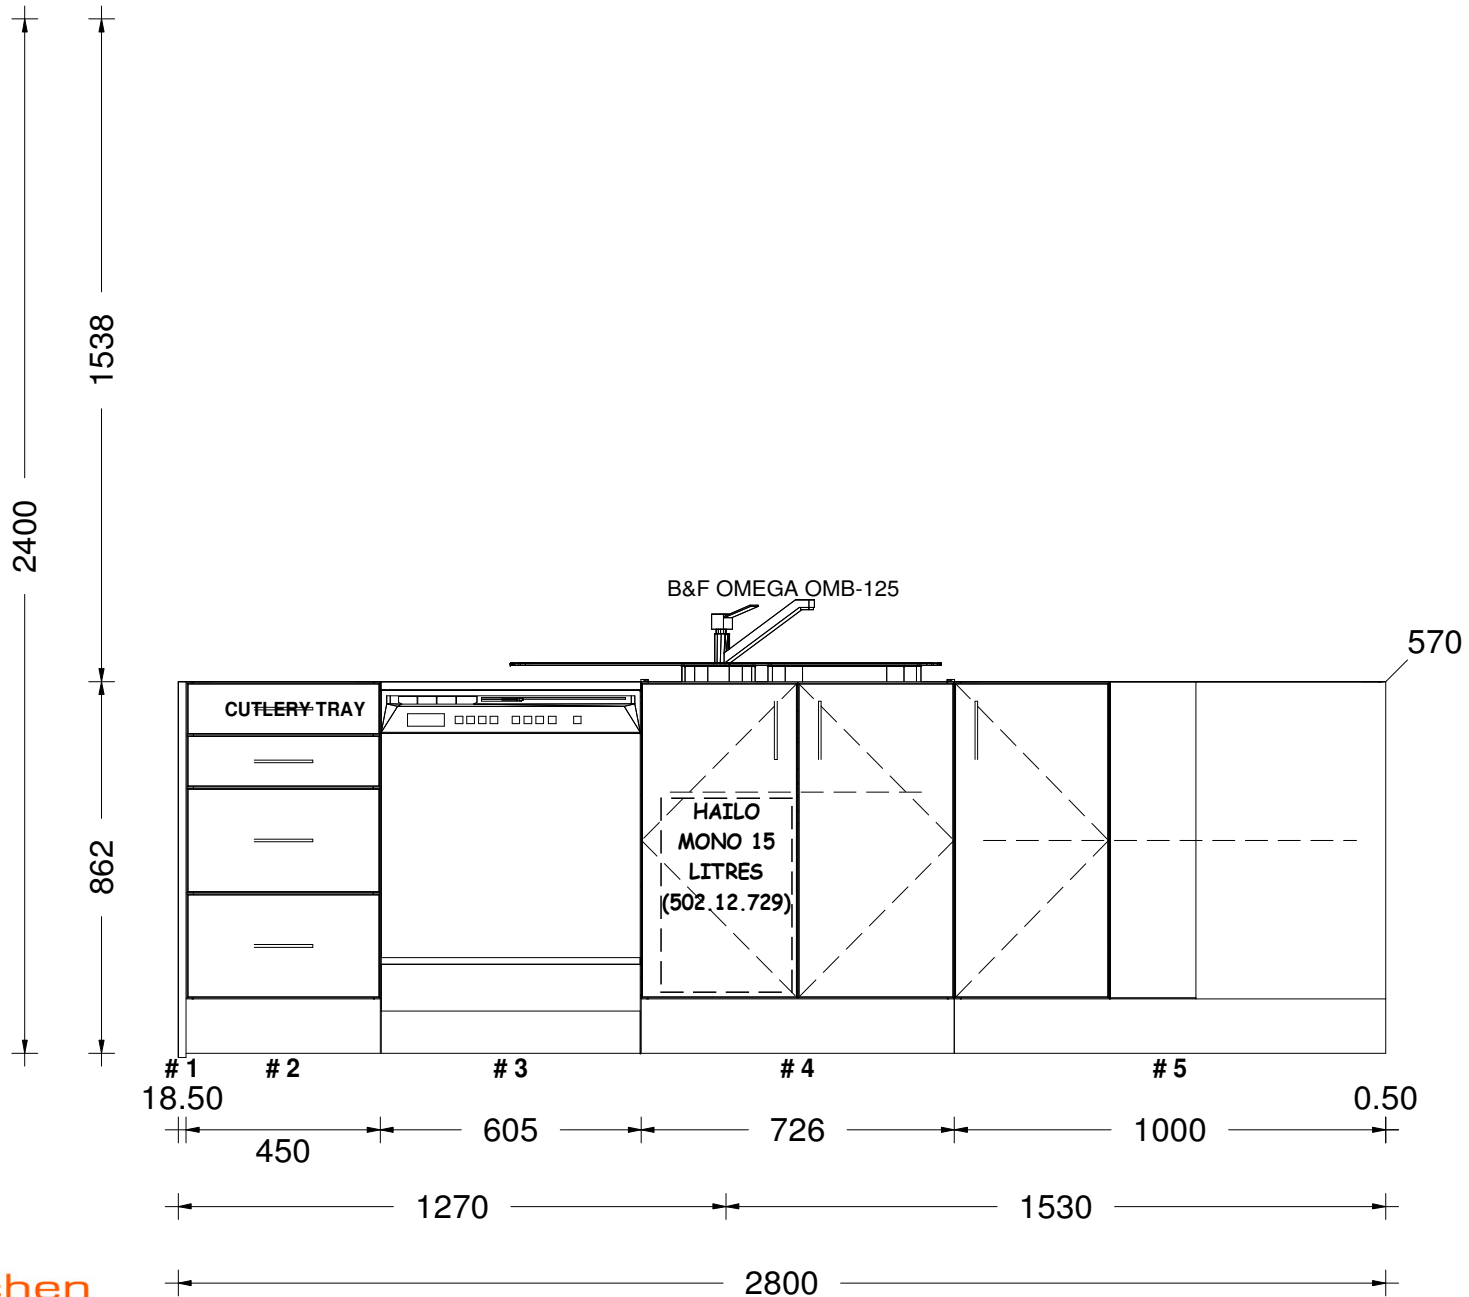

sales@kitchencontours.co.nz

379 wicksteed street, wanganui 4500 • p. 06 345 1840 • f. 06 345 1841

LOT 118 AMESBURY PLAN B

Printed on: 17/09/20

Drawn by:

v 11