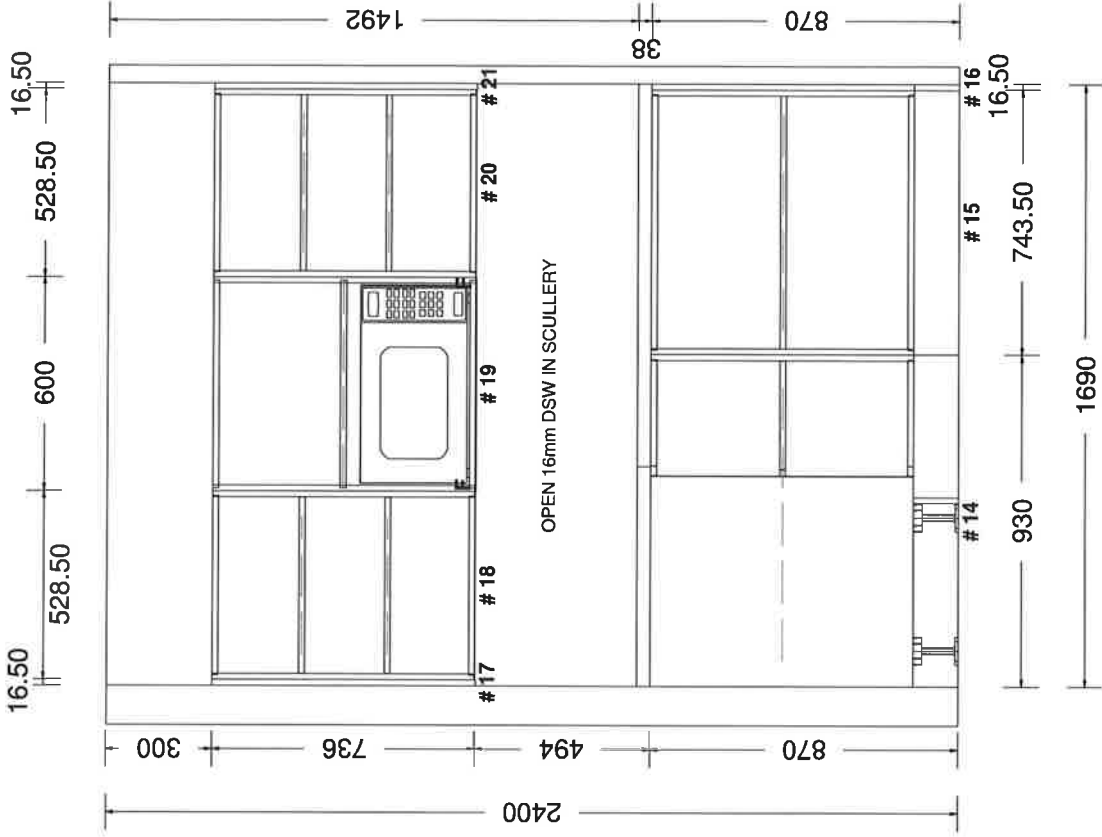

sales@kitchencontours.co.nz

379 wicksteed street, wangamui 4500 • p. 06 345 1840 • f. 06 345 1841

#3 LOT 8-20 MELKSHAM

Printed on: 12/10/18

Drawn by: TOM

v 8