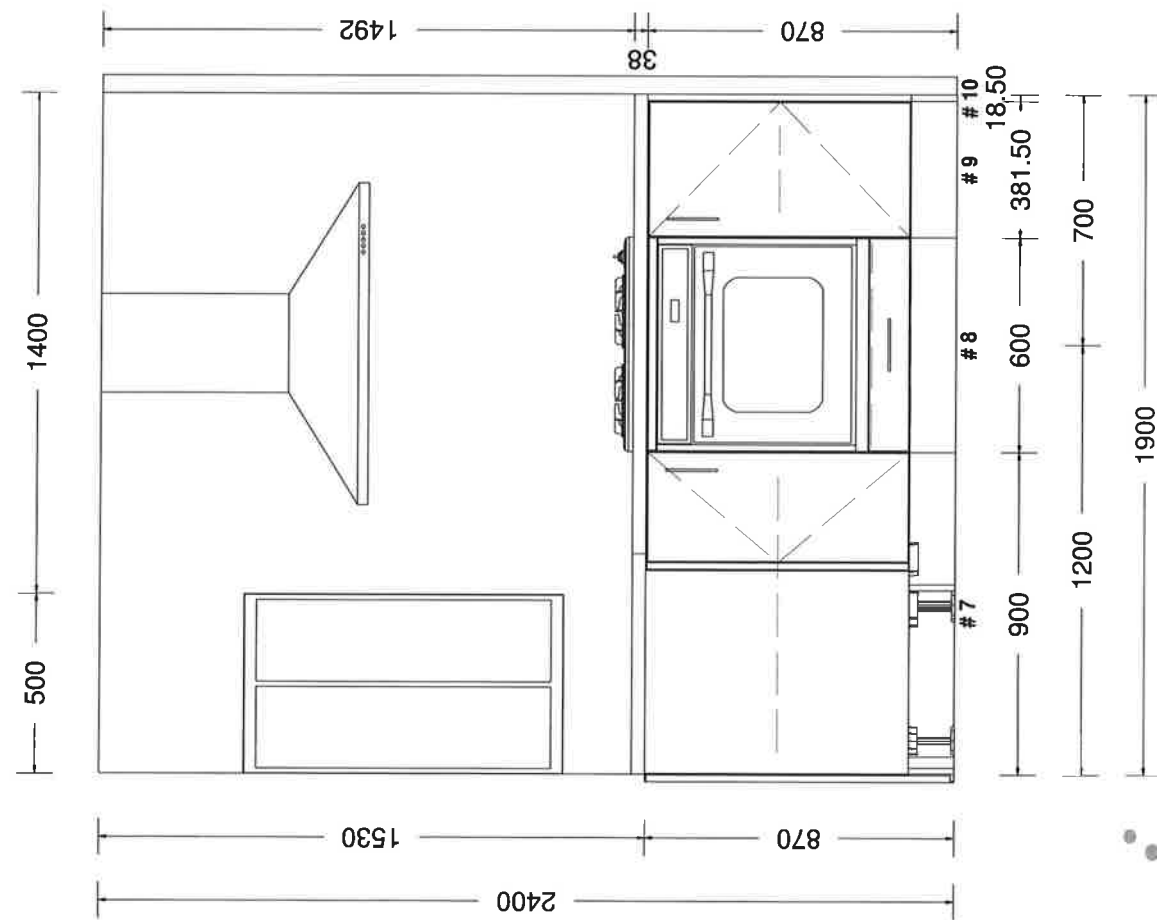

#3 LOT 8-20 MELKSHAM

Printed on: 12/10/18

Drawn by: TOM

V 8

sales@kitchencontours.co.nz

379 wicksteed street, wanganui 4500 • p. 06 345 1840 • f. 06 345 1841

#3 LOT 8-20 MELKSHAM

Printed on: 12/10/18