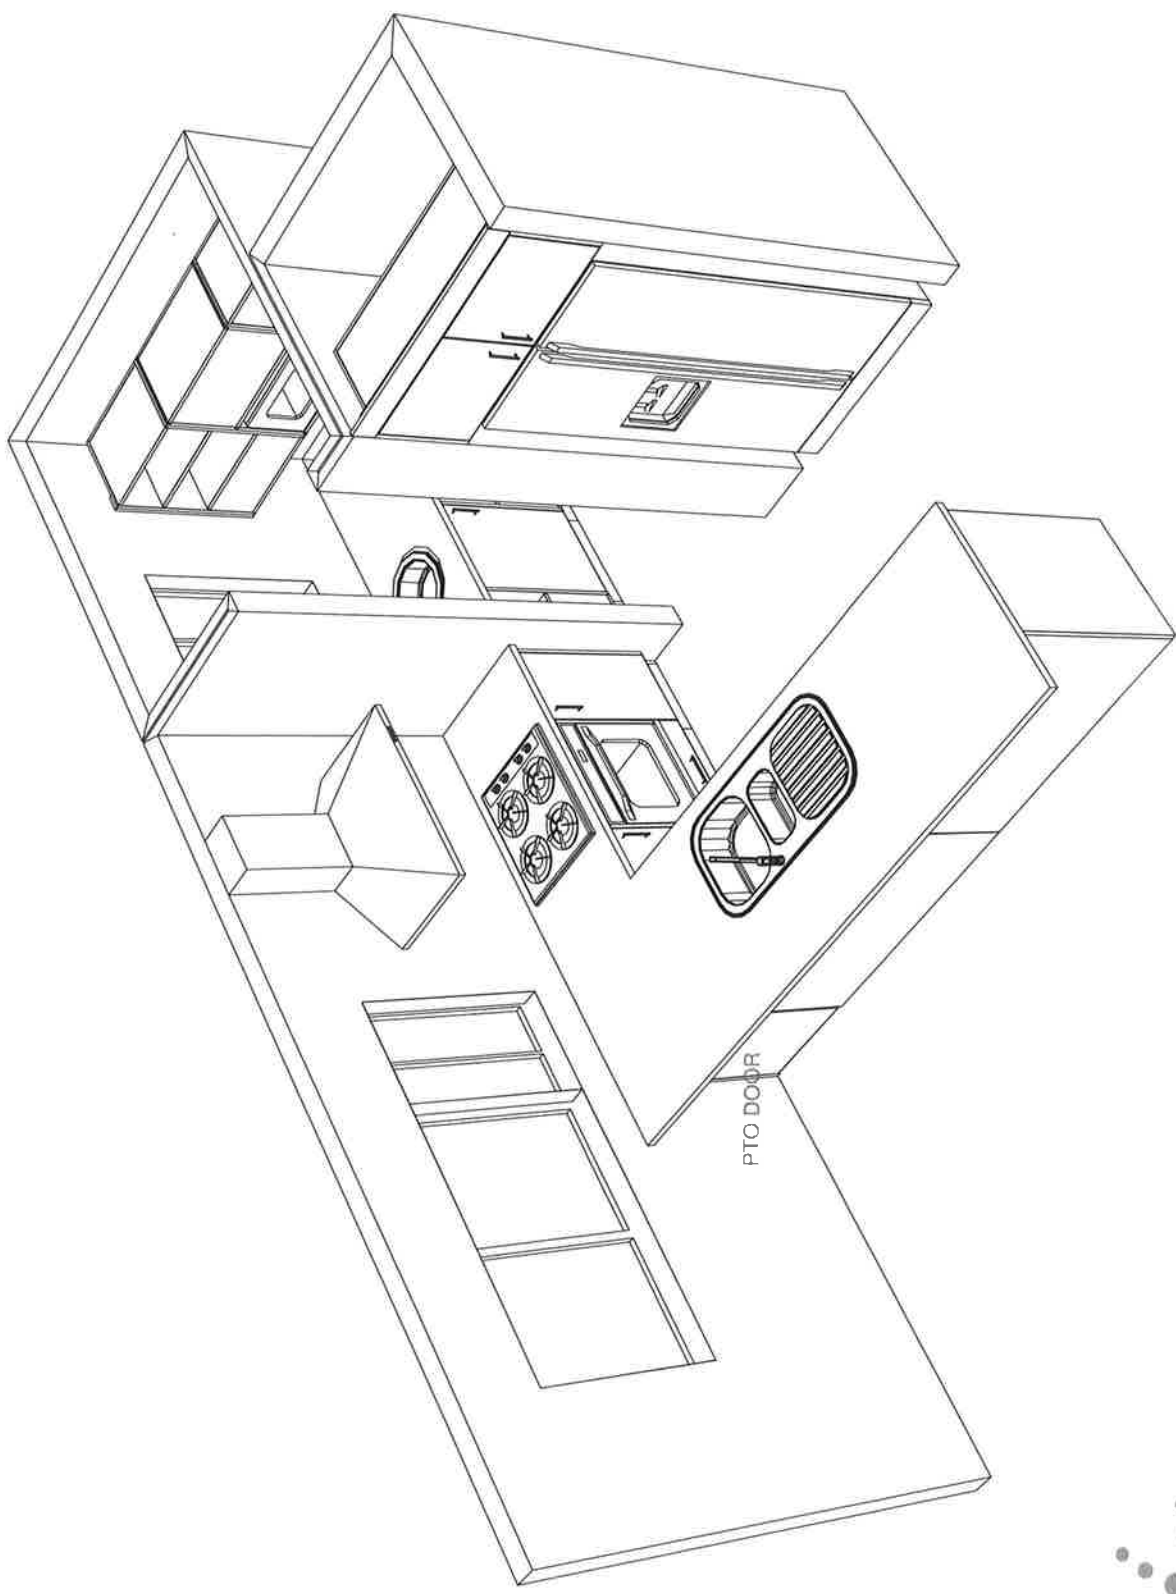

Drawn by: TOM

V 8

sales@kitchencontours.co.nz

379 wicksteed street, wangamui 4500 • p. 06 345 1840 • f. 06 345 1841

#3 LOT 8-20 MELKSHAM

Printed on: 12/10/18

Drawn by: TOM

v 8