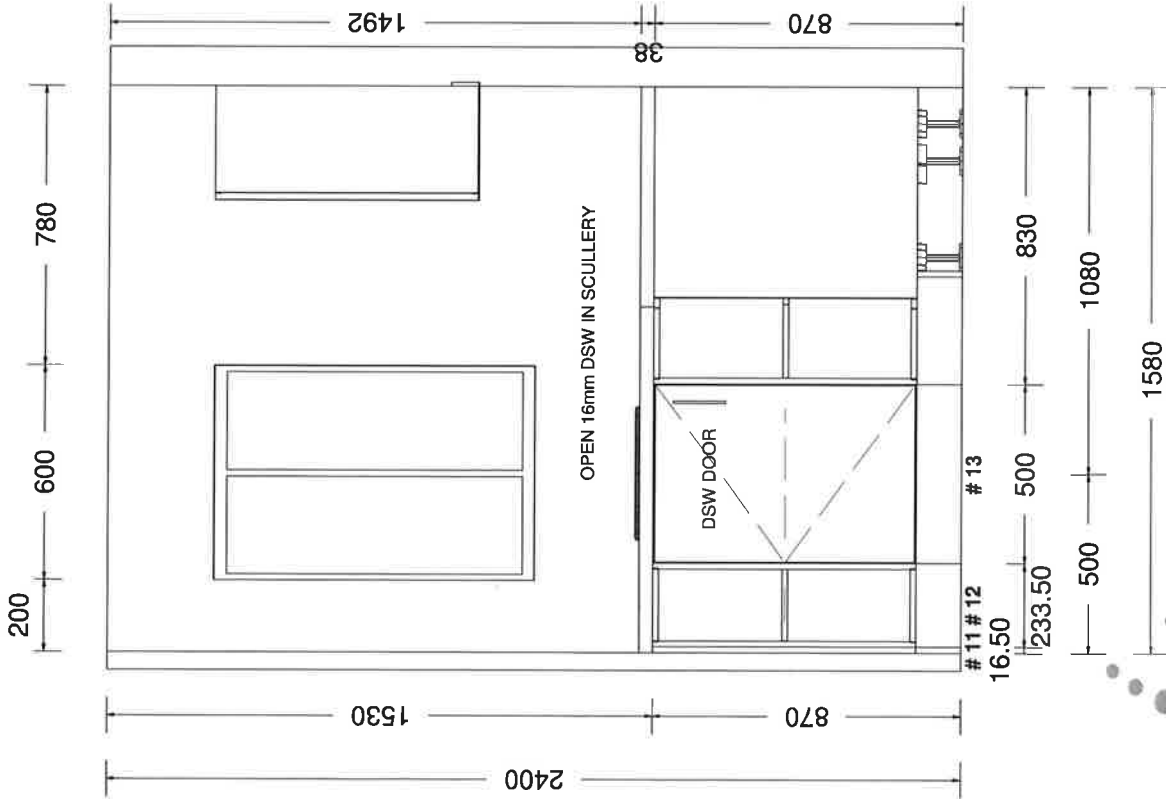

sales@kitchencontours.co.nz

379 wicksteed street, wangamui 4500 • p. 06 345 1840 • f. 06 345 1841

#3 LOT 8-20 MELKSHAM

Printed on: 12/10/18

Drawn by: TOM

v 8