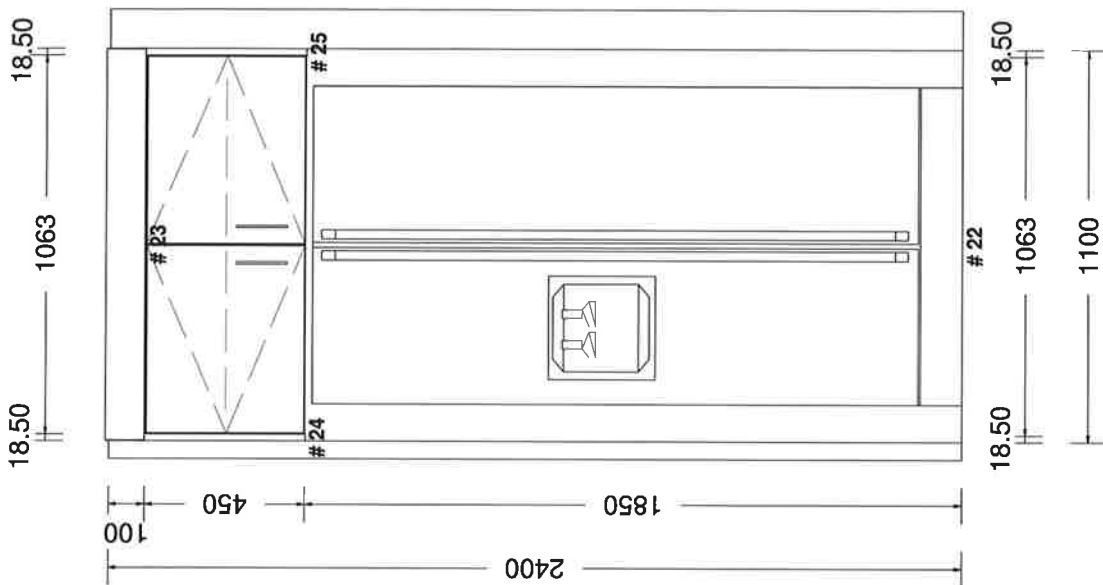

#3 LOT 8-20 MELKSHAM

Printed on: 12/10/18

Drawn by: TOM

V 8

sales@kitchencontours.co.nz

379 wicksteed street, wanganui 4500 • p. 06 345 1840 • f. 06 345 1841

#3 LOT 8-20 MELKSHAM

Printed on: 12/10/18