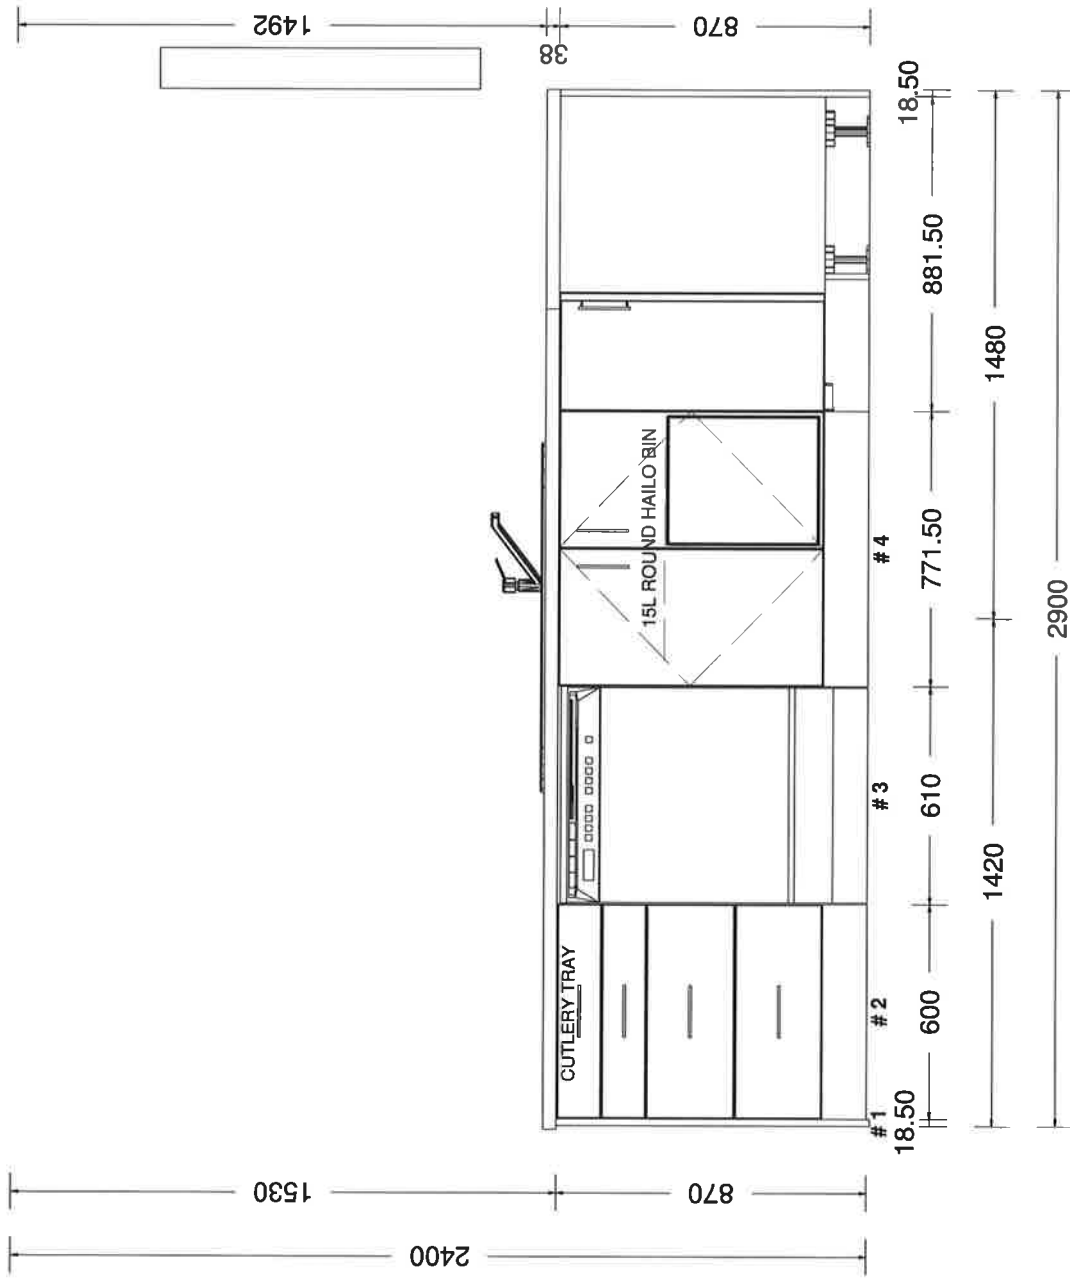

kitchen
contours

sales@kitchencontours.co.nz

579 wicksleed street, wanganni 4500 • p. 06 345 1840 • f. 06 345 1841

#3 LOT 8-20 MELKSHAM

Printed on: 12/10/18

Drawn by: TOM

V 8