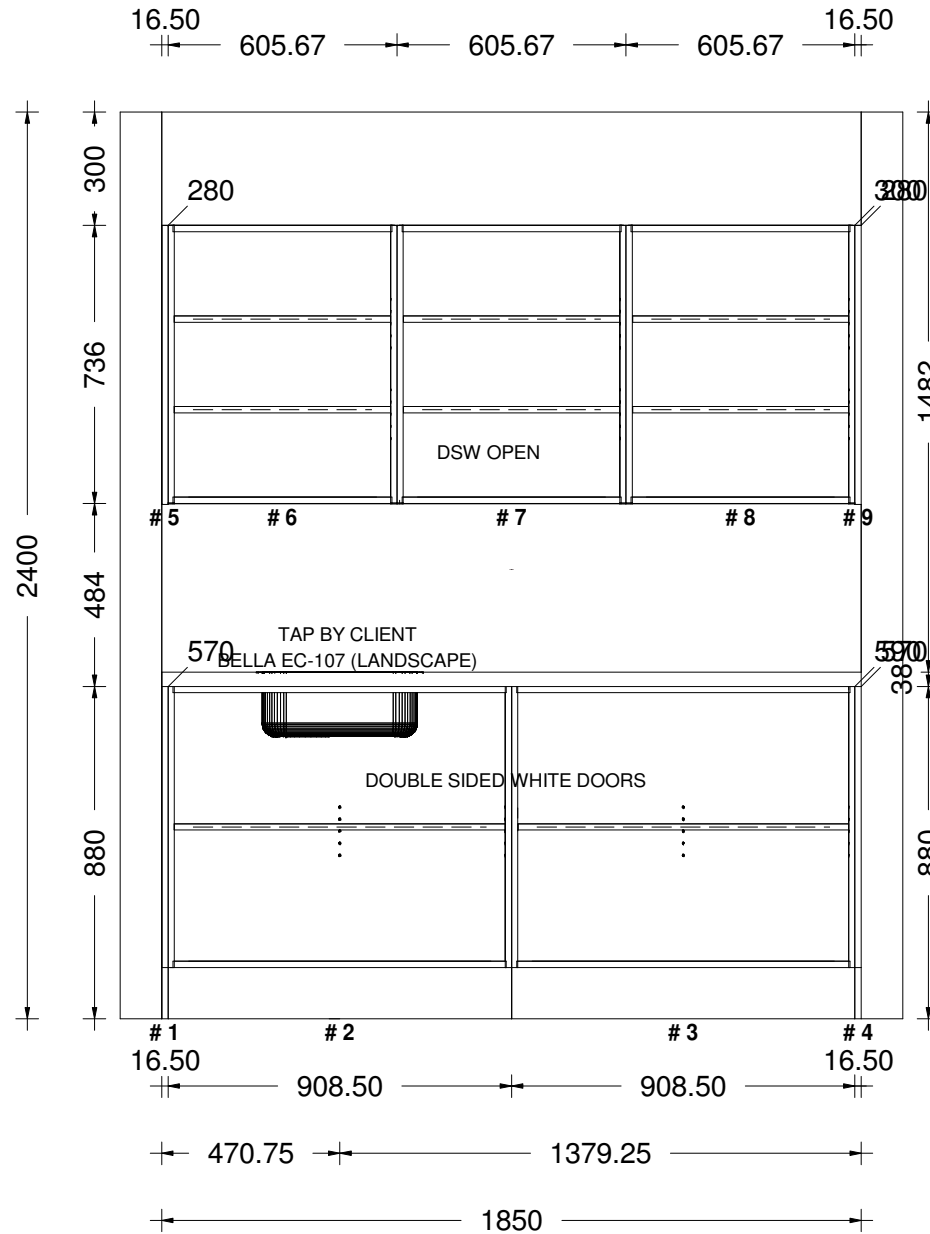

SCULLERY

#1 LOT 160 HAVANA RISE

Printed on: 10/06/19

Drawn by: ERICA

v 11