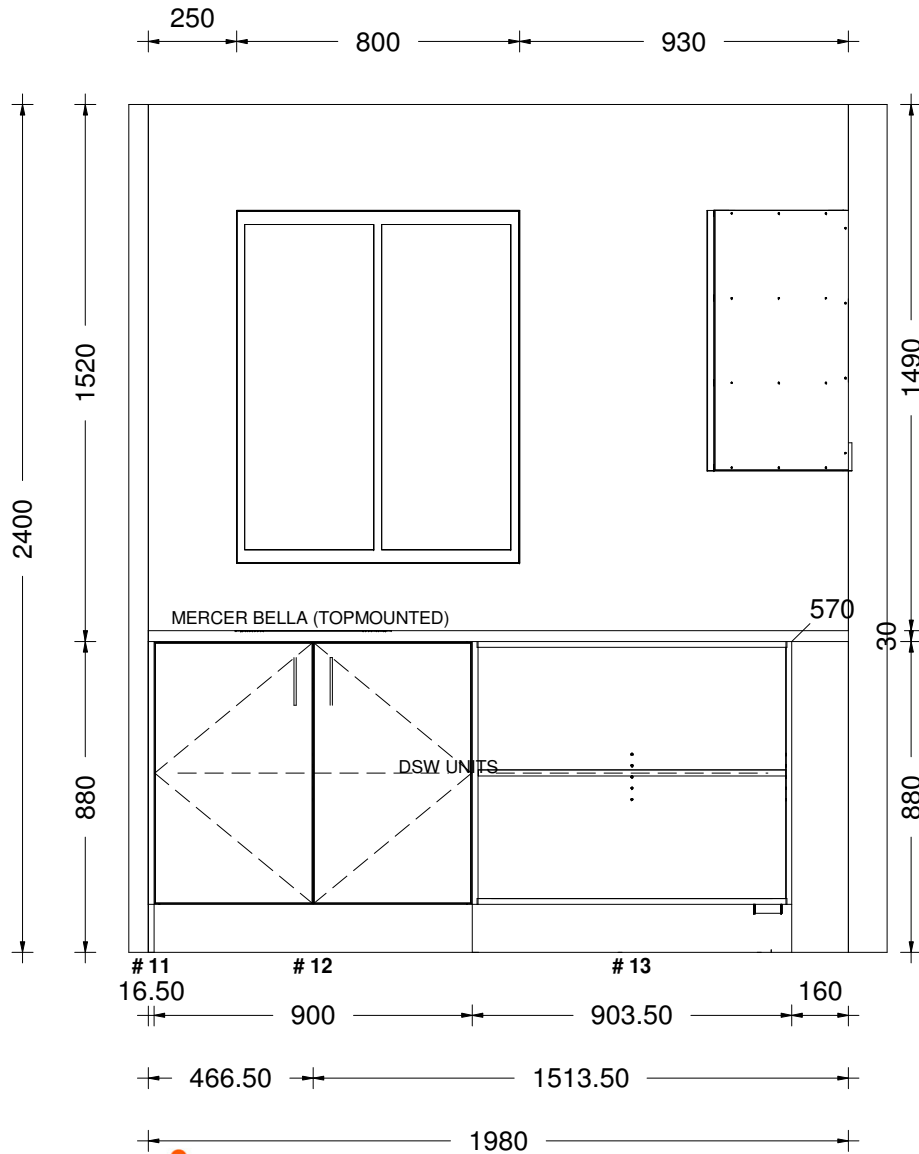

379 wicksteed street, wanganui 4500 • p. 06 345 1840 • f. 06 345 1841

KITCHEN

#3 LOT 167 ATHERTON TCE

Printed on: 21/08/19

Drawn by: ERICA

v 11

SCULLERY

#3 LOT 167 ATHERTON TCE

Drawn by: ERICA

v 11