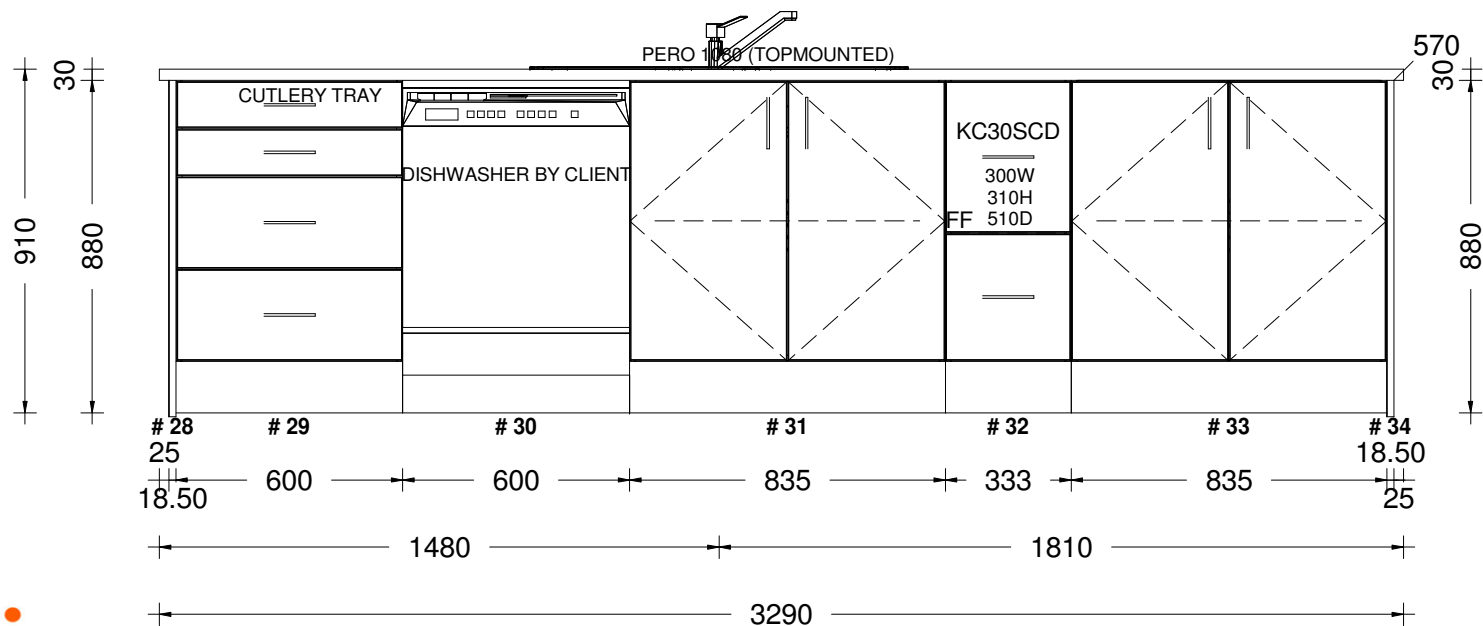

sales@kitchencontours.co.nz

379 wicksteed street, wanganui 4500 • p. 06 345 1840 • f. 06 345 1841

KITCHEN

#3 LOT 167 ATHERTON TCE

Printed on: 21/08/19

Drawn by: ERICA

v 11