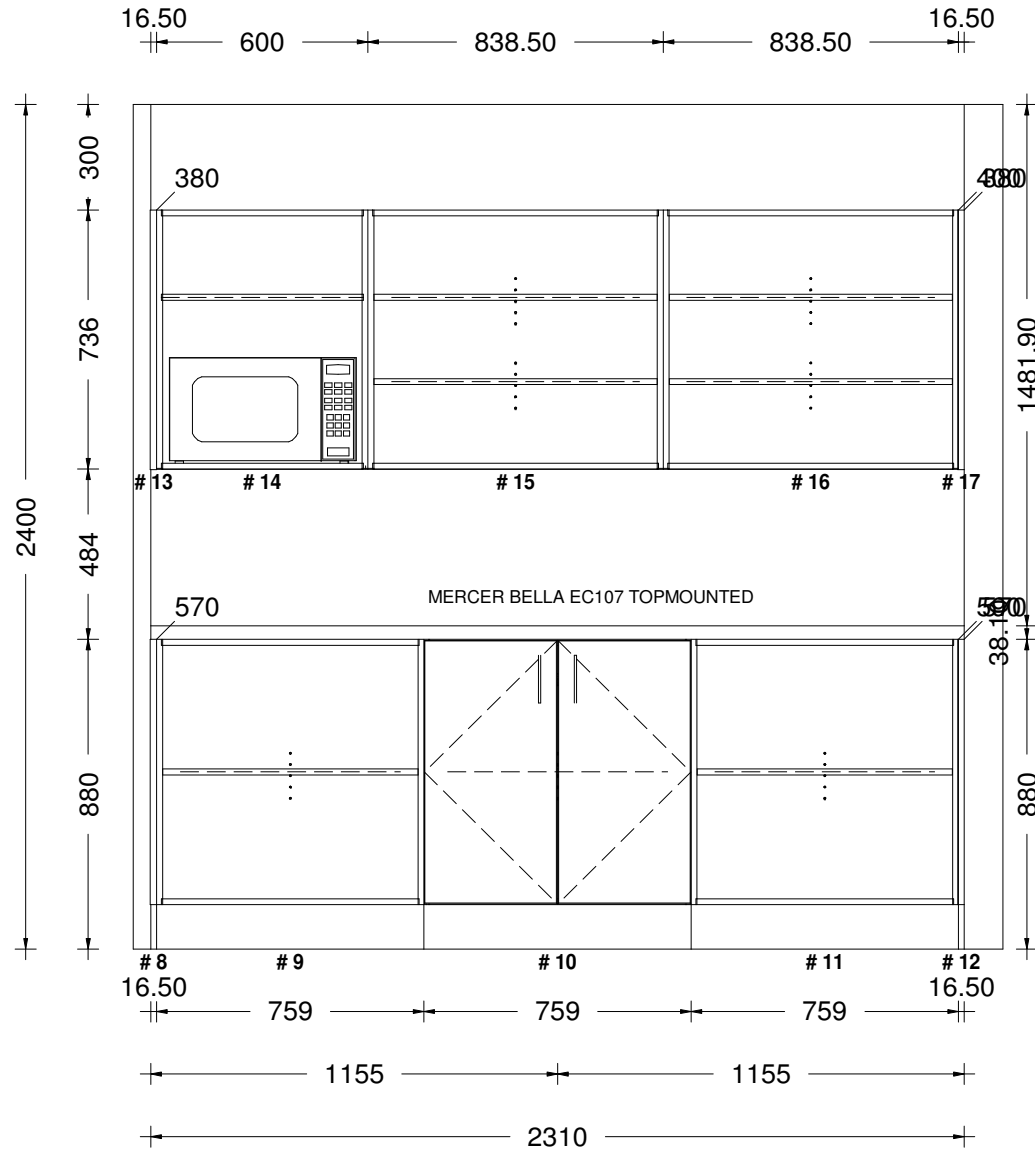

#1 LOT 173 ANTIGUA WAY

Printed on: 23/04/20

Drawn by: DENNY

v 8

sales@kitchencontours.co.nz

379 wicksteed street, wanganui 4500 • p. 06 345 1840 • f. 06 345 1841

#1 LOT 173 ANTIGUA WAY

Printed on: 23/04/20