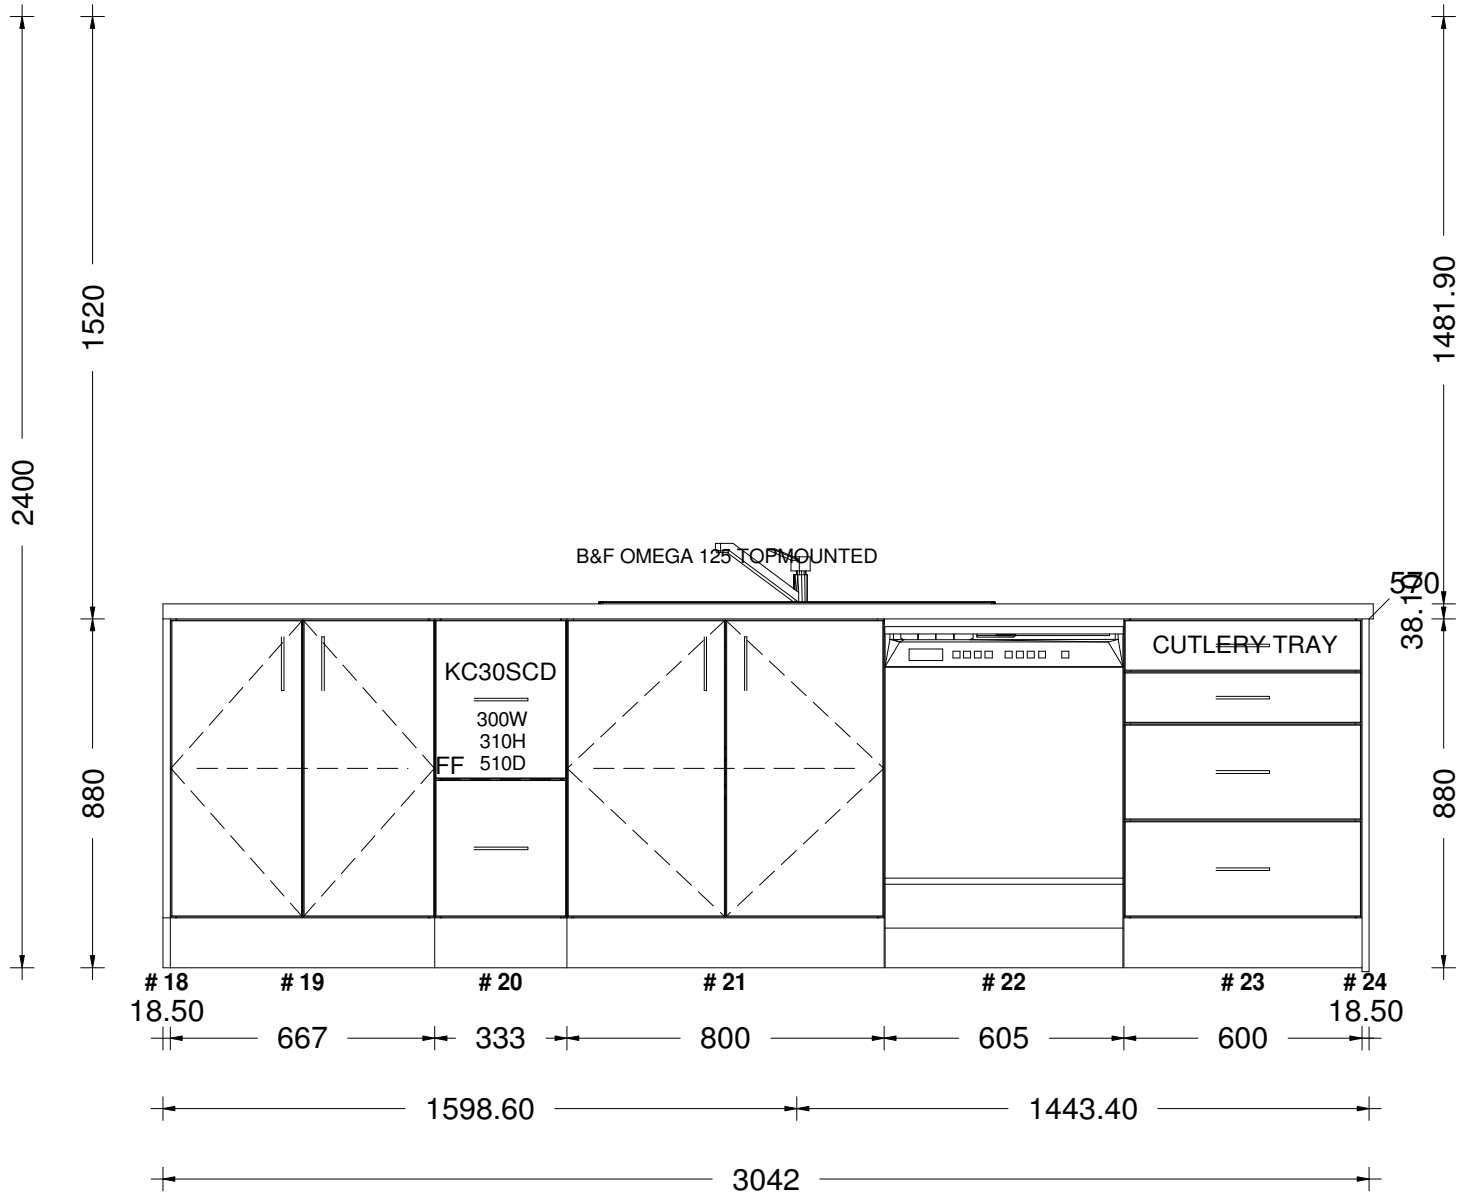

379 wicksteed street, wanganui 4500 • p. 06 345 1840 • f. 06 345 1841

#1 LOT 173 ANTIGUA WAY

Printed on: 23/04/20

Drawn by: DENNY

v 8

sales@kitchencontours.co.nz

379 wicksteed street, wanganui 4500 • p. 06 345 1840 • f. 06 345 1841

#1 LOT 173 ANTIGUA WAY

Printed on: 23/04/20

Drawn by: DENNY

v 8

sales@kitchencontours.co.nz

379 wicksteed street, wanganui 4500 • p. 06 345 1840 • f. 06 345 1841

#1 LOT 173 ANTIGUA WAY

Printed on: 23/04/20

Drawn by: DENNY

v 11