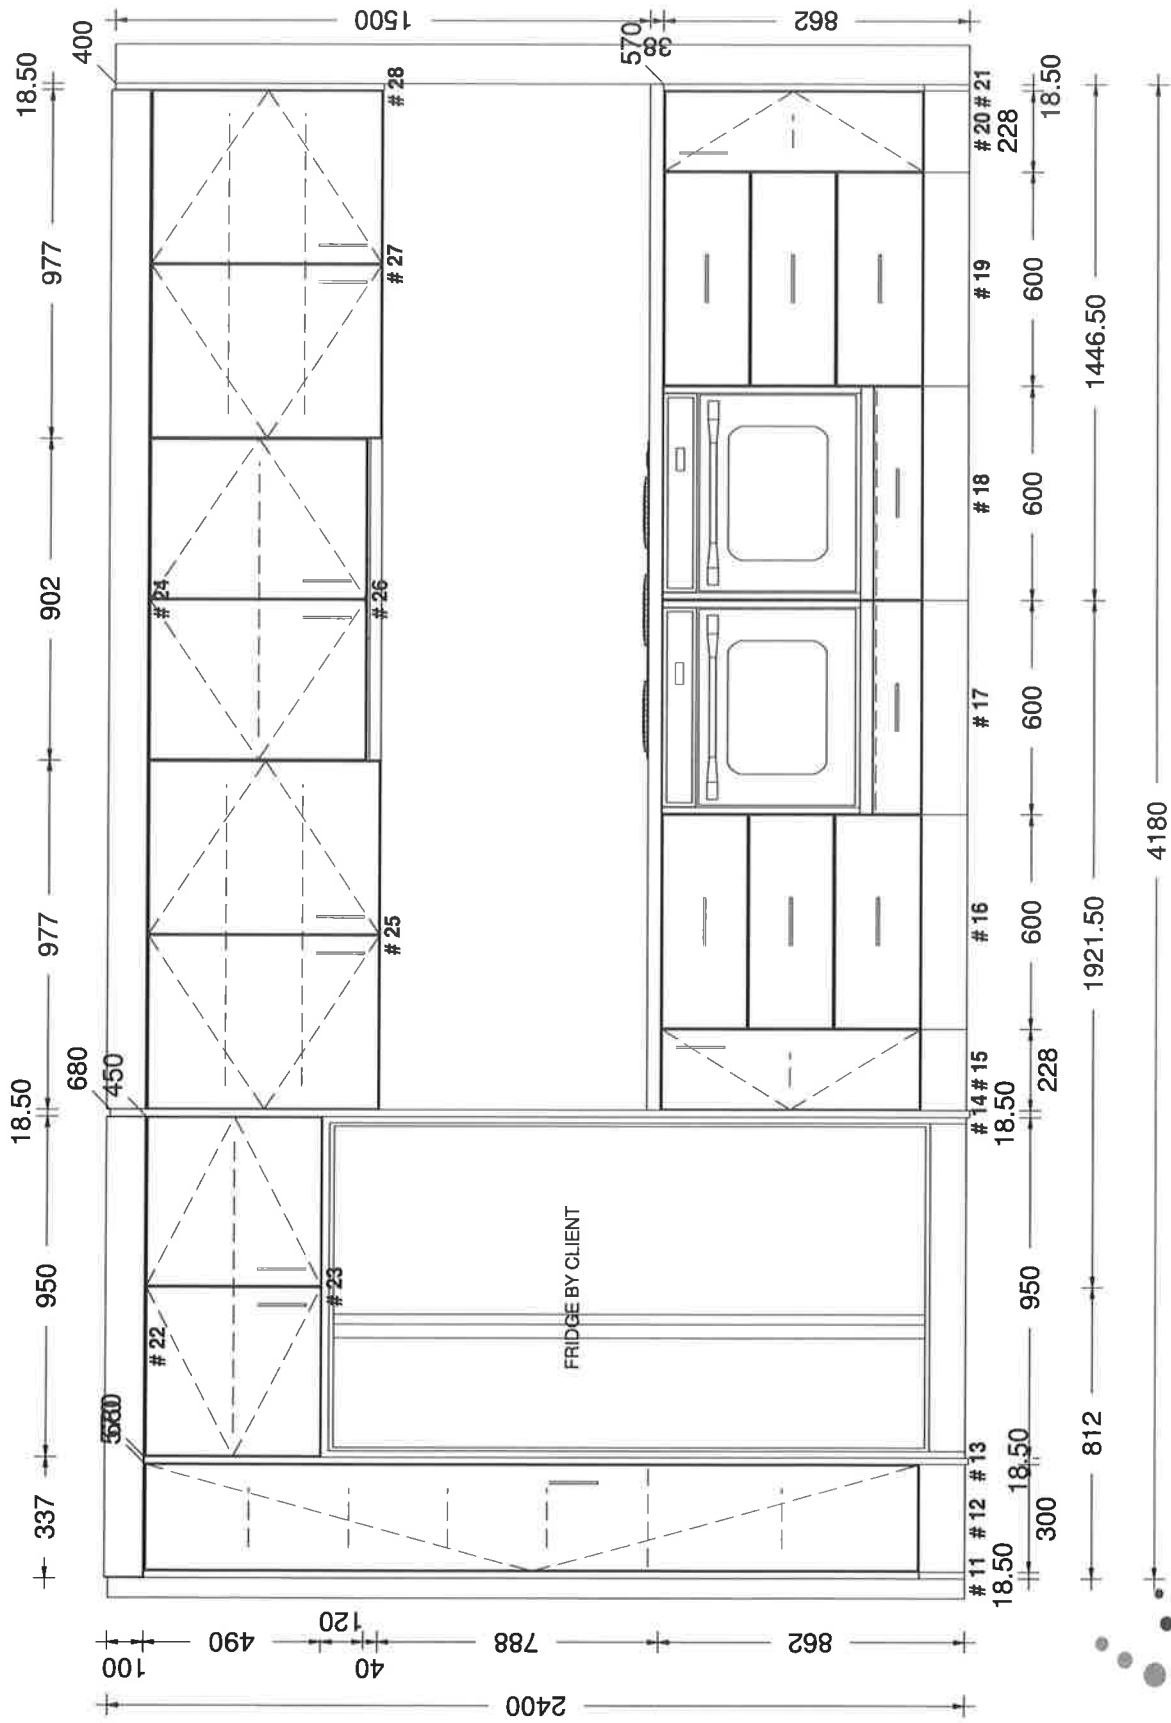

sales@kitchencontours.co.nz

379 Wicksteed Street, Wangamui 4500 • P. 06 345 1840 • F. 06 345 1841

#1 LOT 176 ATHERTON TCE	
Printed on: 26/11/19	
Drawn by: ERICA	V 11