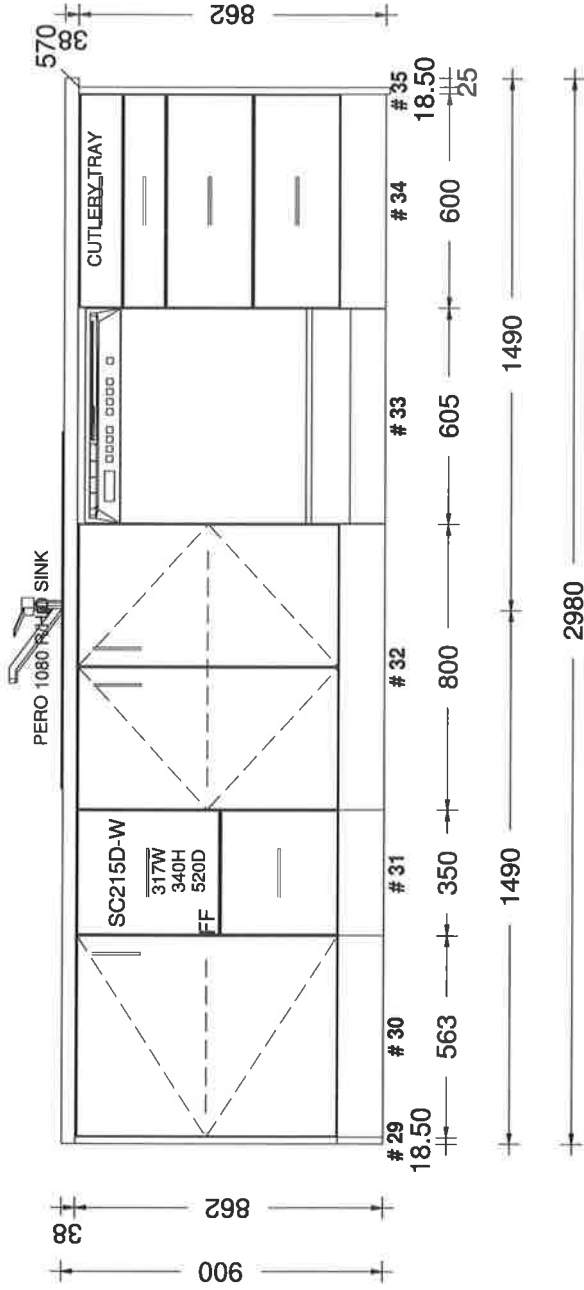

#1 LOT 176 ATHERTON TCE
 Printed on: 26/11/19
 Drawn by: ERICA
 V 11

sales@kitchencontours.co.nz

379 wicksteed street, wanganui 4500 • p. 06 345 1840 • f. 06 345 1841

sales@kitchencontours.co.nz

379 Wicksteed Street, Wangamui 4500 • P. 06 345 1840 • F. 06 345 1841

#1 LOT 176 ATHERTON TCE	
Printed on: 26/11/19	
Drawn by: ERICA	V 11

sales@kitchencontours.co.nz

379 Wicksteed street, wanganui 4500 • P. 06 345 1840 • F. 06 345 1841

#1 LOT 176 ATHERTON TCE

Printed on: 26/11/19

Drawn by: ERICA

v 11

SCULLERY

#1 LOT 176 ATHERTON TCE

Printed on: 26/11/19

Drawn by: ERICA

V 11

sales@kitchencoutours.co.nz