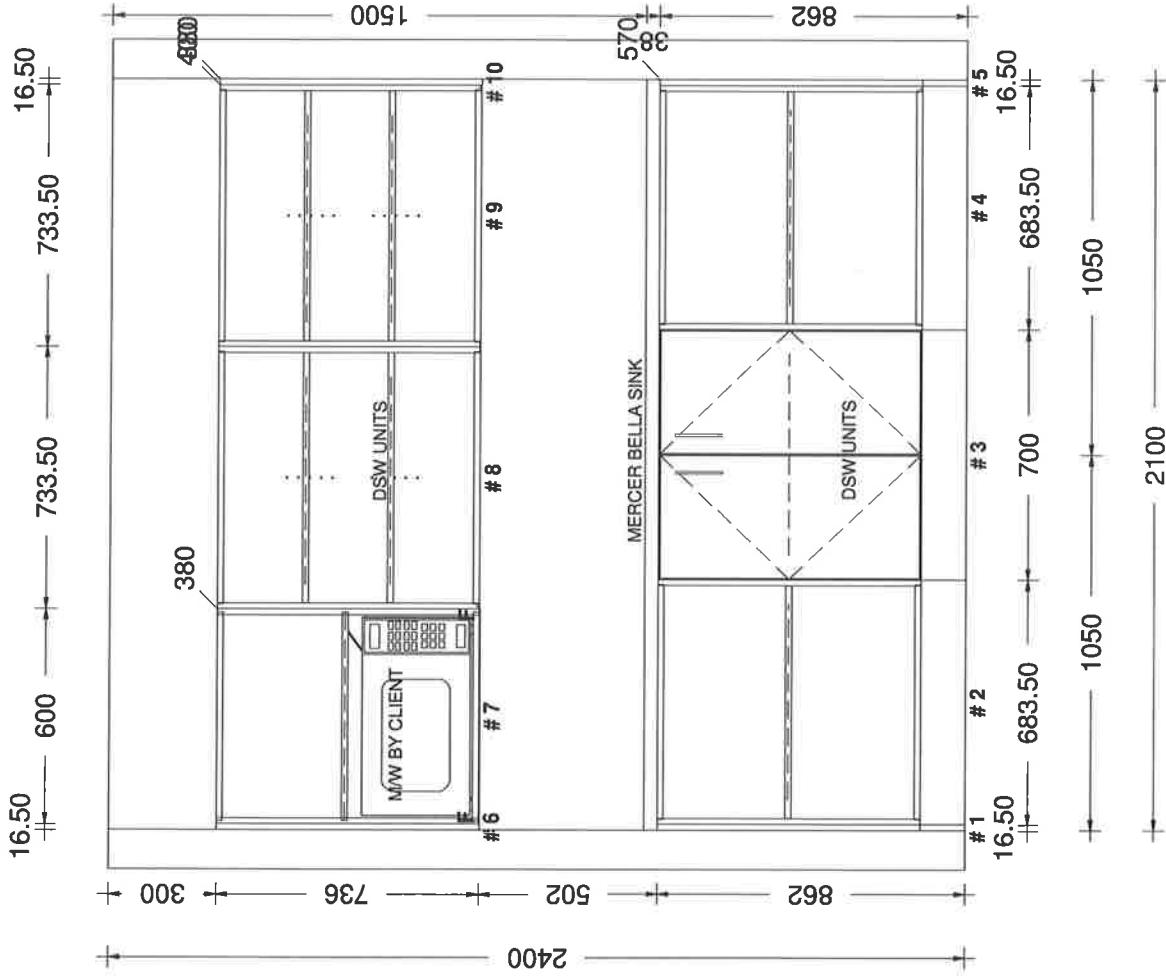

SCULLERY

#1 LOT 176 ATHERTON TCE

Printed on: 26/11/19

Drawn by: ERICA

V 11