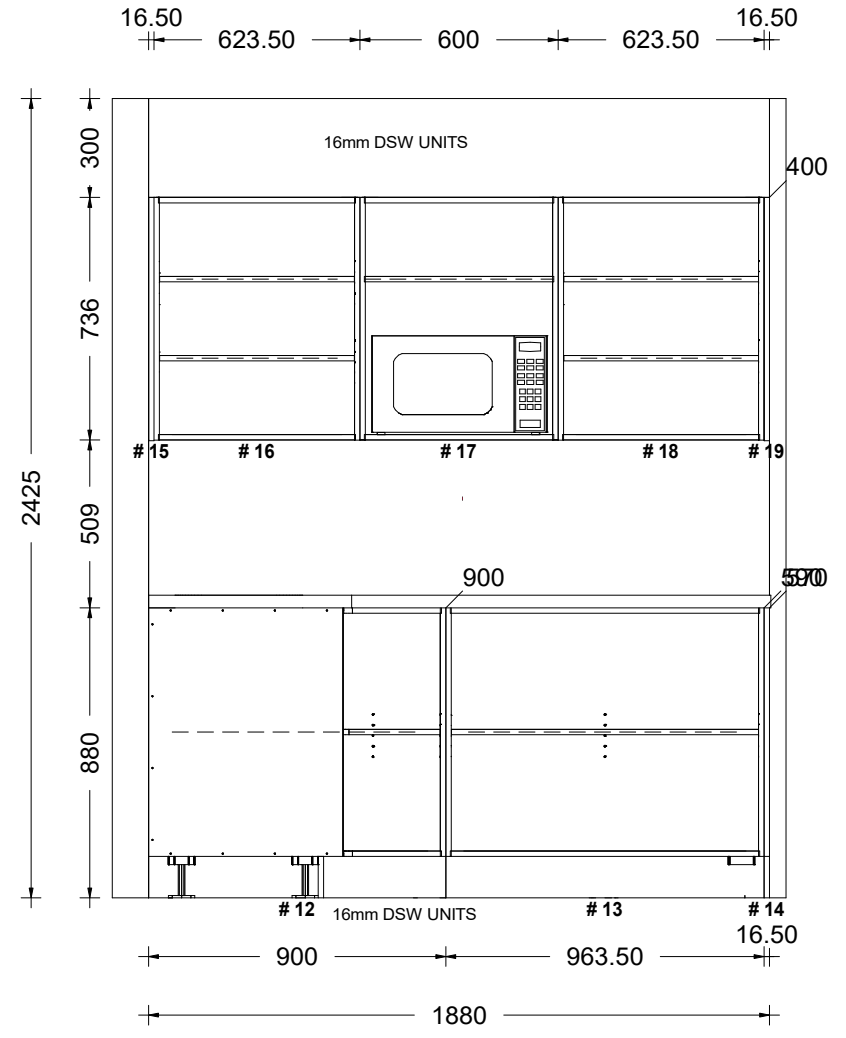

sales@kitchencontours.co.nz

#3 LOT 177 GAYLE WAY
Printed on: 28/04/20
Drawn by: DENNY