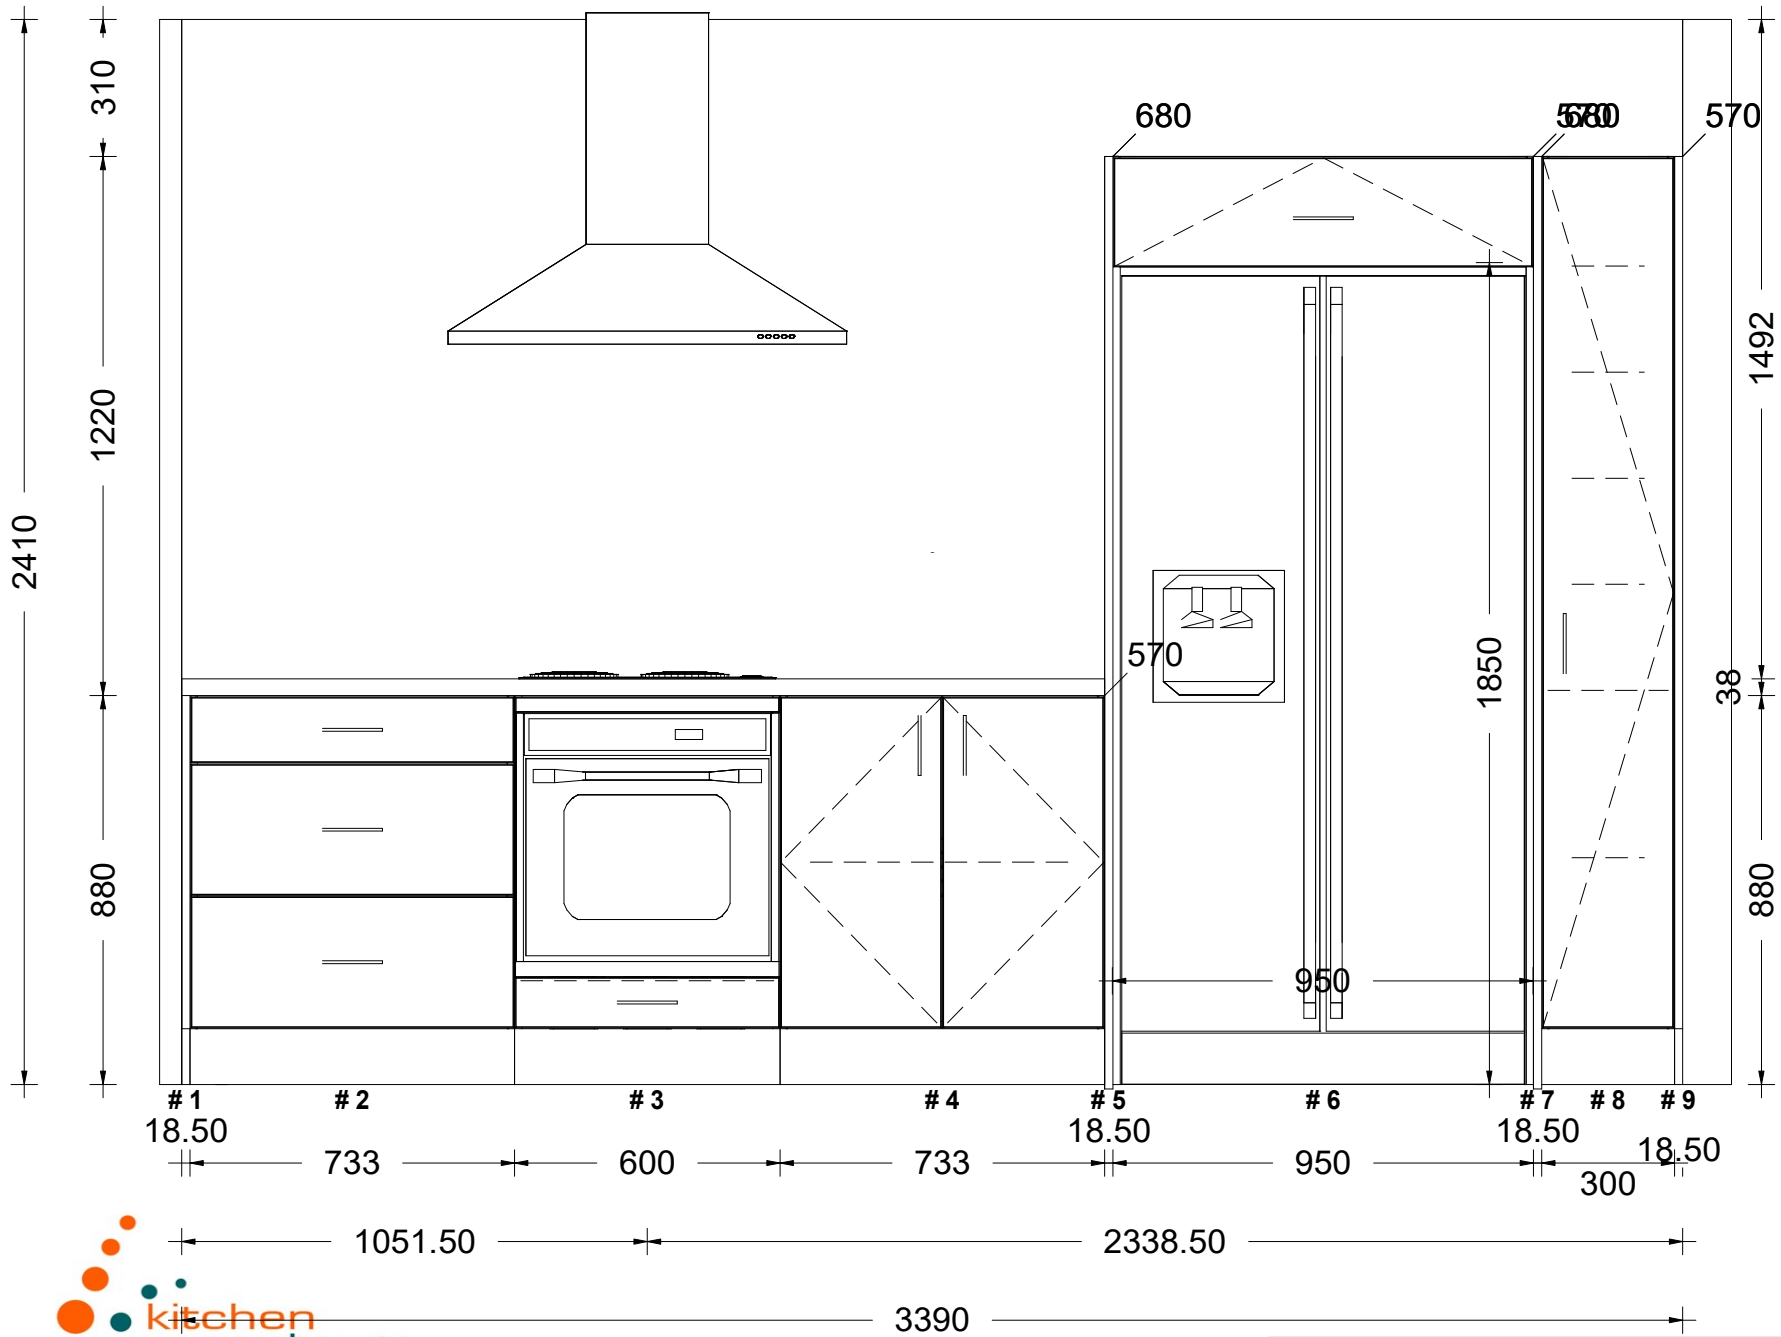

sales@kitchencontours.co.nz

379 wicksteed street, wanganui 4500 • p. 06 345 1840 • f. 06 345 1841

#3 LOT 177 GAYLE WAY
Printed on: 28/04/20
Drawn by: DENNY