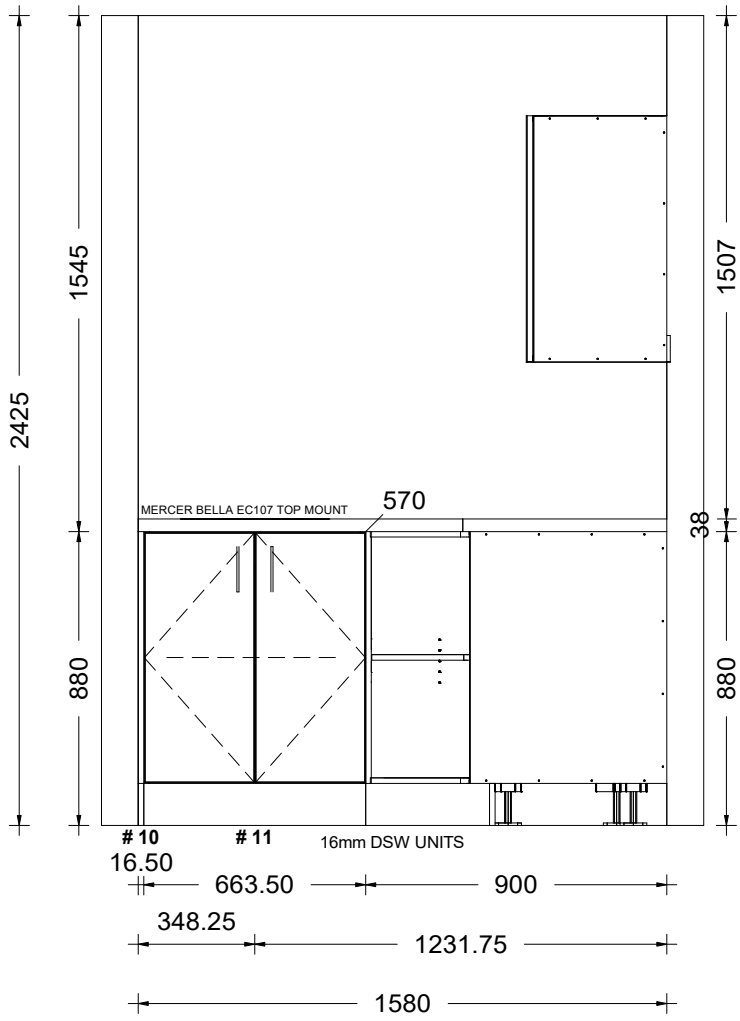

sales@kitchencontours.co.nz

#3 LOT 177 GAYLE WAY
Printed on: 28/04/20
Drawn by: DENNY