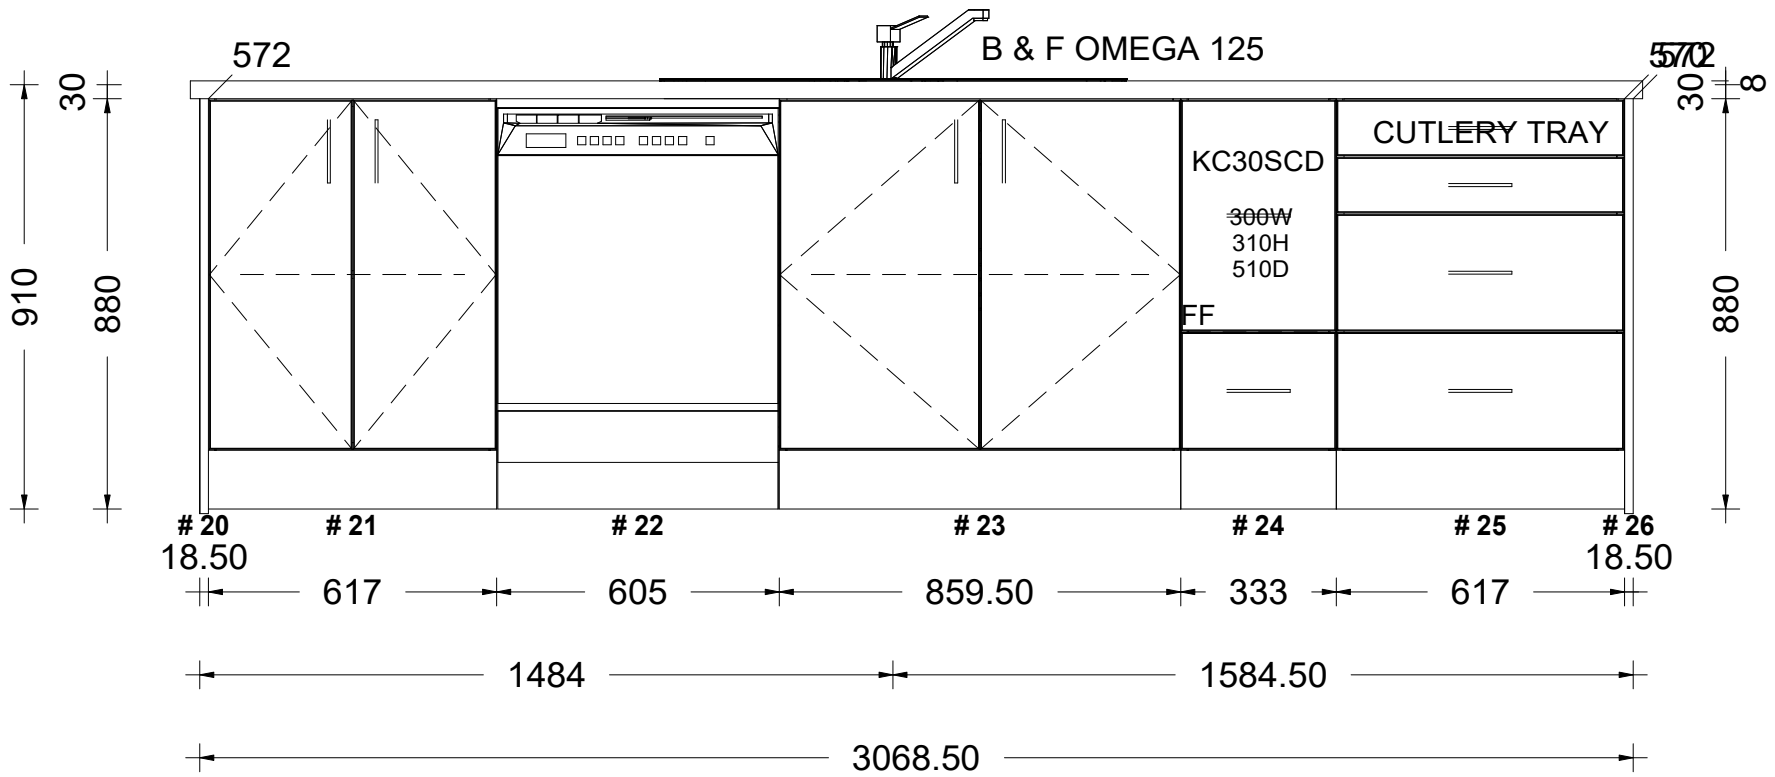

#3 LOT 177 GAYLE WAY
Printed on: 28/04/20
Drawn by: DENNY

sales@kitchencontours.co.nz

379 wicksteed street, wanganui 4500 • p. 06 345 1840 • f. 06 345 1841

#3 LOT 177 GAYLE WAY
Printed on: 28/04/20
Drawn by: DENNY