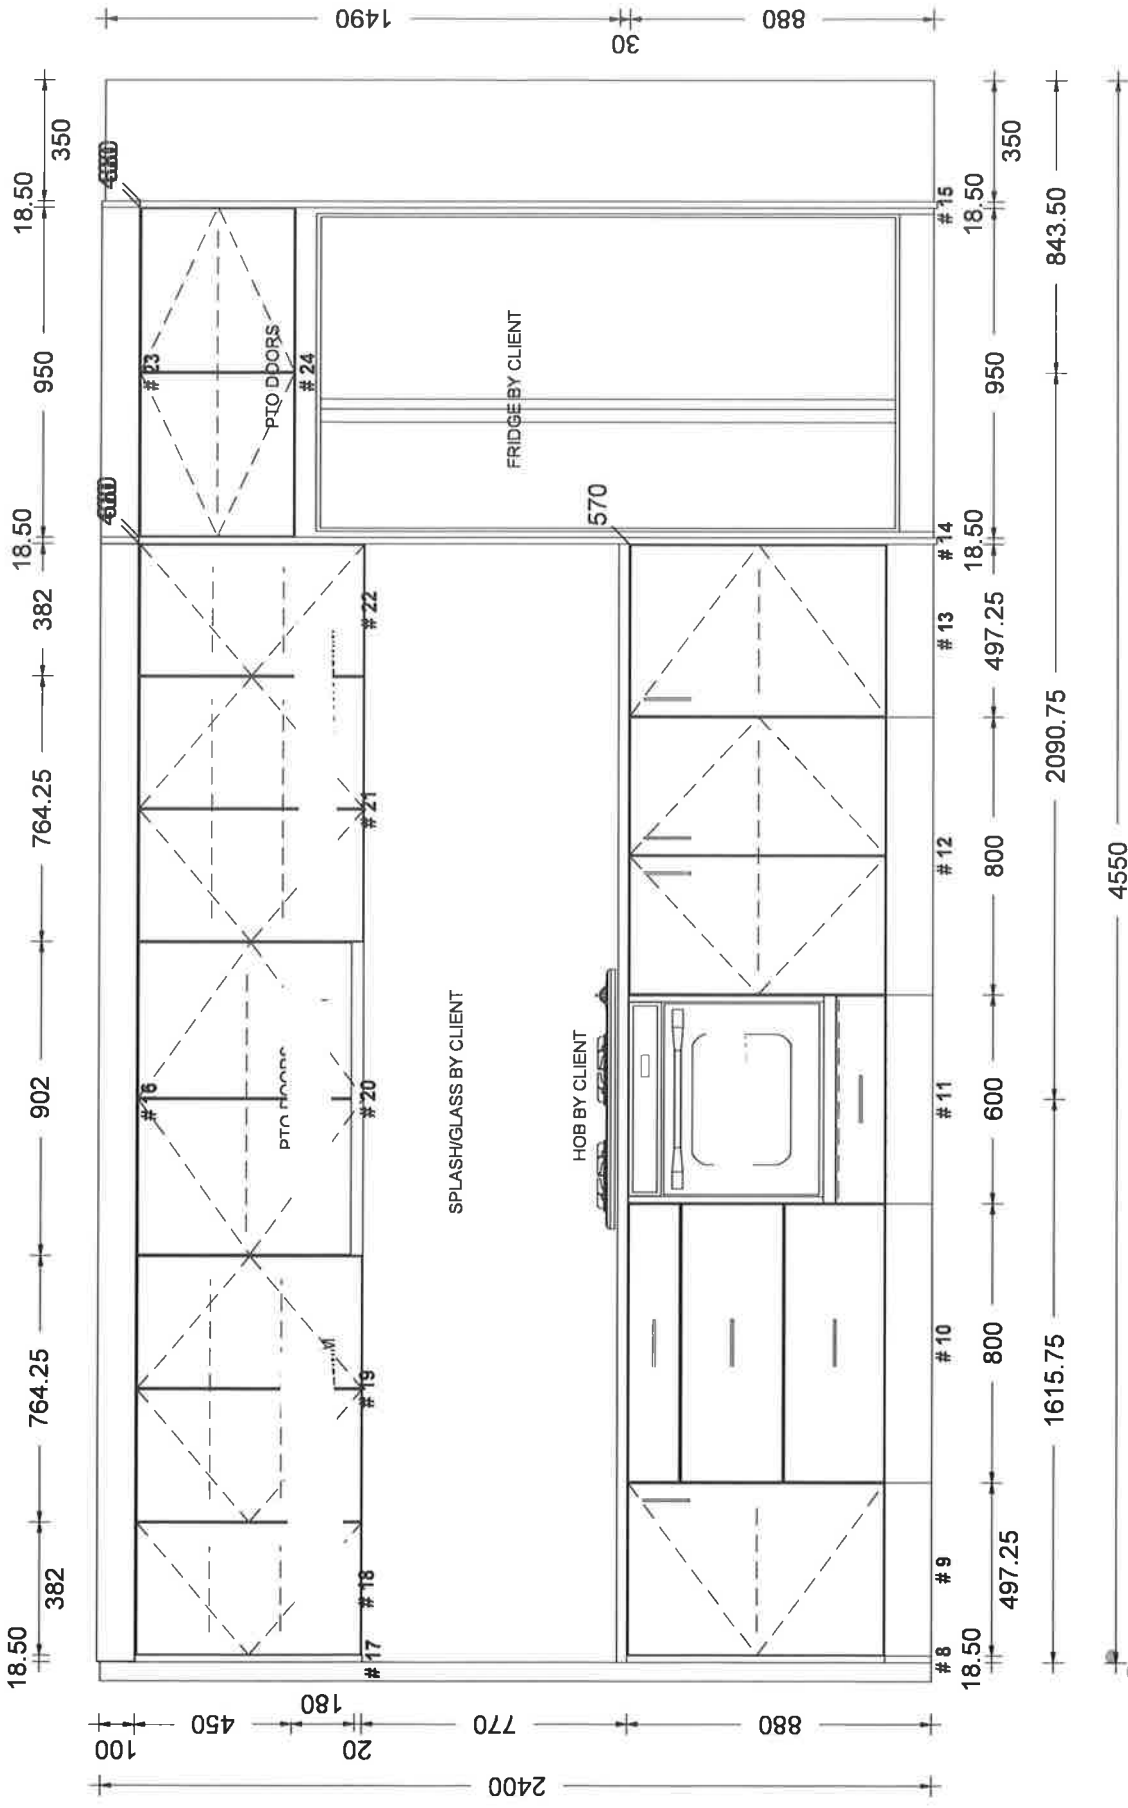

sales@kitchencontours.co.nz

379 wicksteed street, wairangi 4500 • p. 06 345 1840 • f. 06 345 1841

KITCHEN
#2 LOT 180 ATHERTON

Printed on: 07/04/20

Drawn by: DENNY

V1