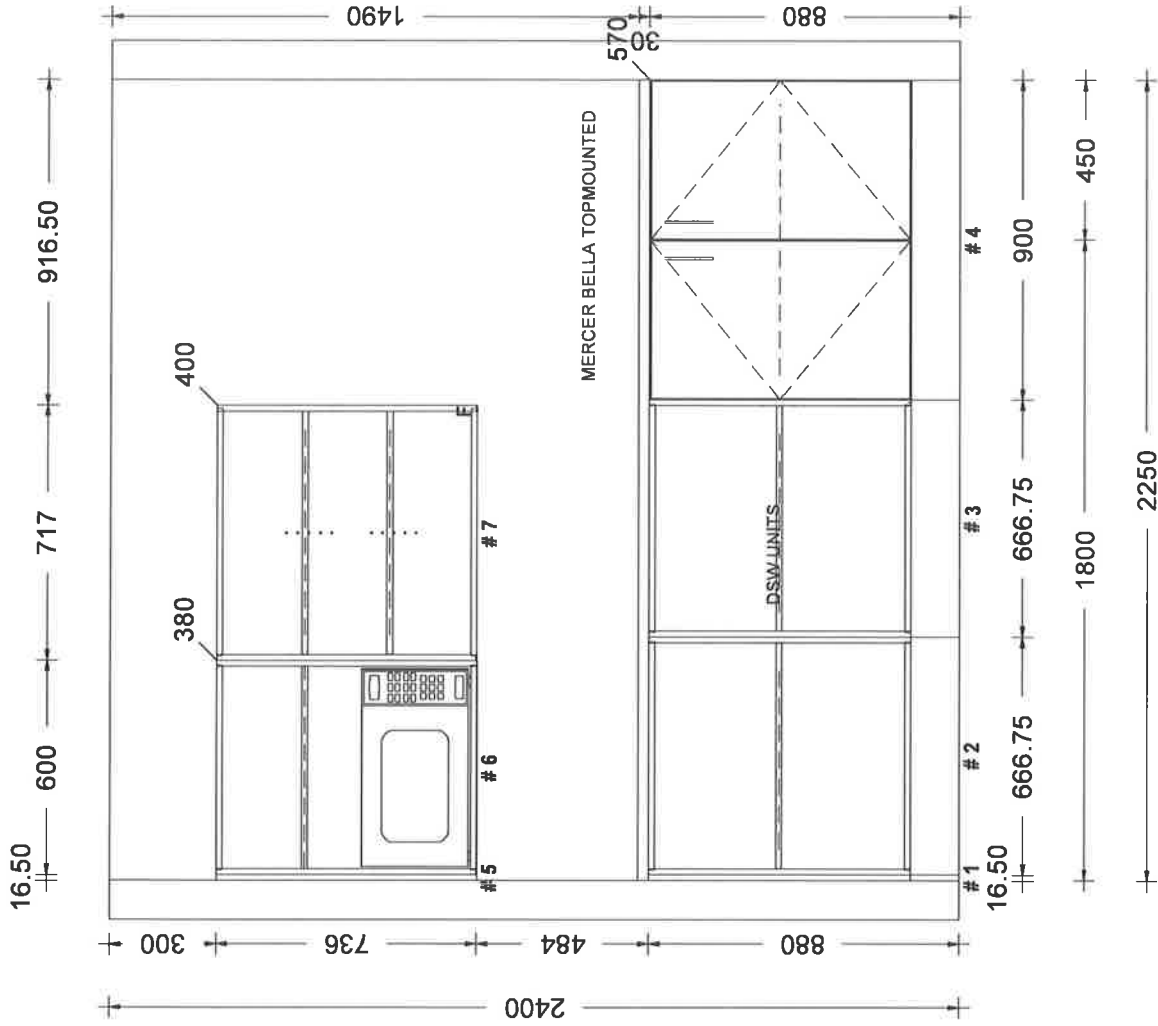

sales@kitchencontours.co.nz

379 Wicksteed Street, Wanganui 4500 • P. 06 345 1840 • F. 06 345 1841