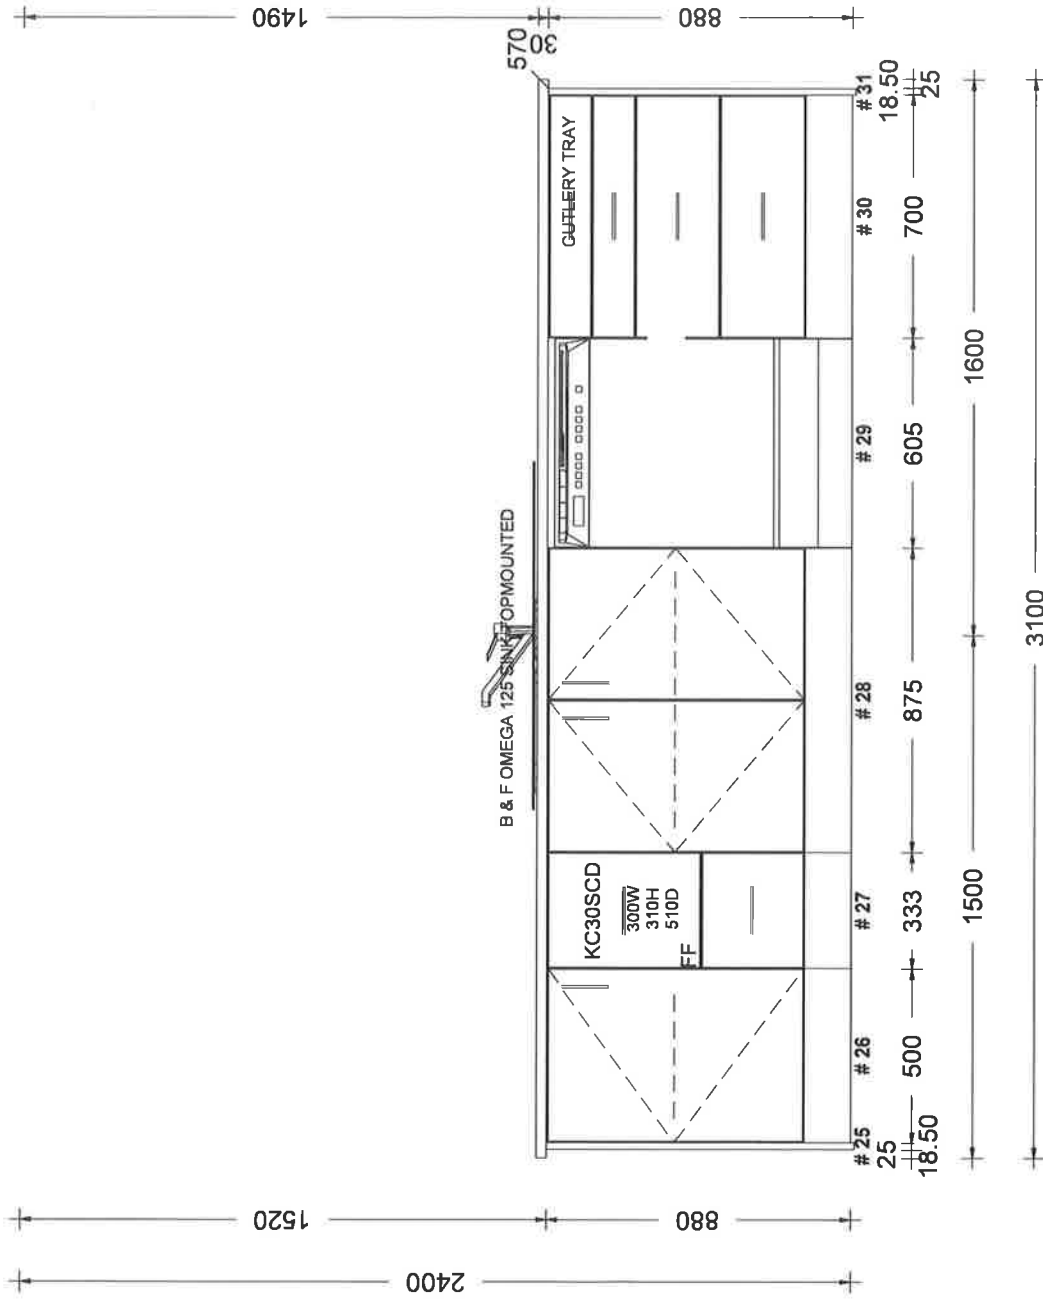

#2 LOT 180 ATHERTON

Printed on: 07/04/20

Drawn by: DENNY

sales@kitchencontours.co.nz

379 wicksteed street, wangarua 4500 • p 06 345 1840 • f 06 345 1841

V1

sales@kitchencontours.co.nz

379 wicksteed street, wairangi 4500 • p. 06 345 1840 • f. 06 345 1841

KITCHEN
#2 LOT 180 ATHERTON

Printed on: 07/04/20

Drawn by: DENNY

V1

KITCHEN
#2 LOT 180 ATHERTON

Printed on: 07/04/20

Drawn by: DENNY

v 1