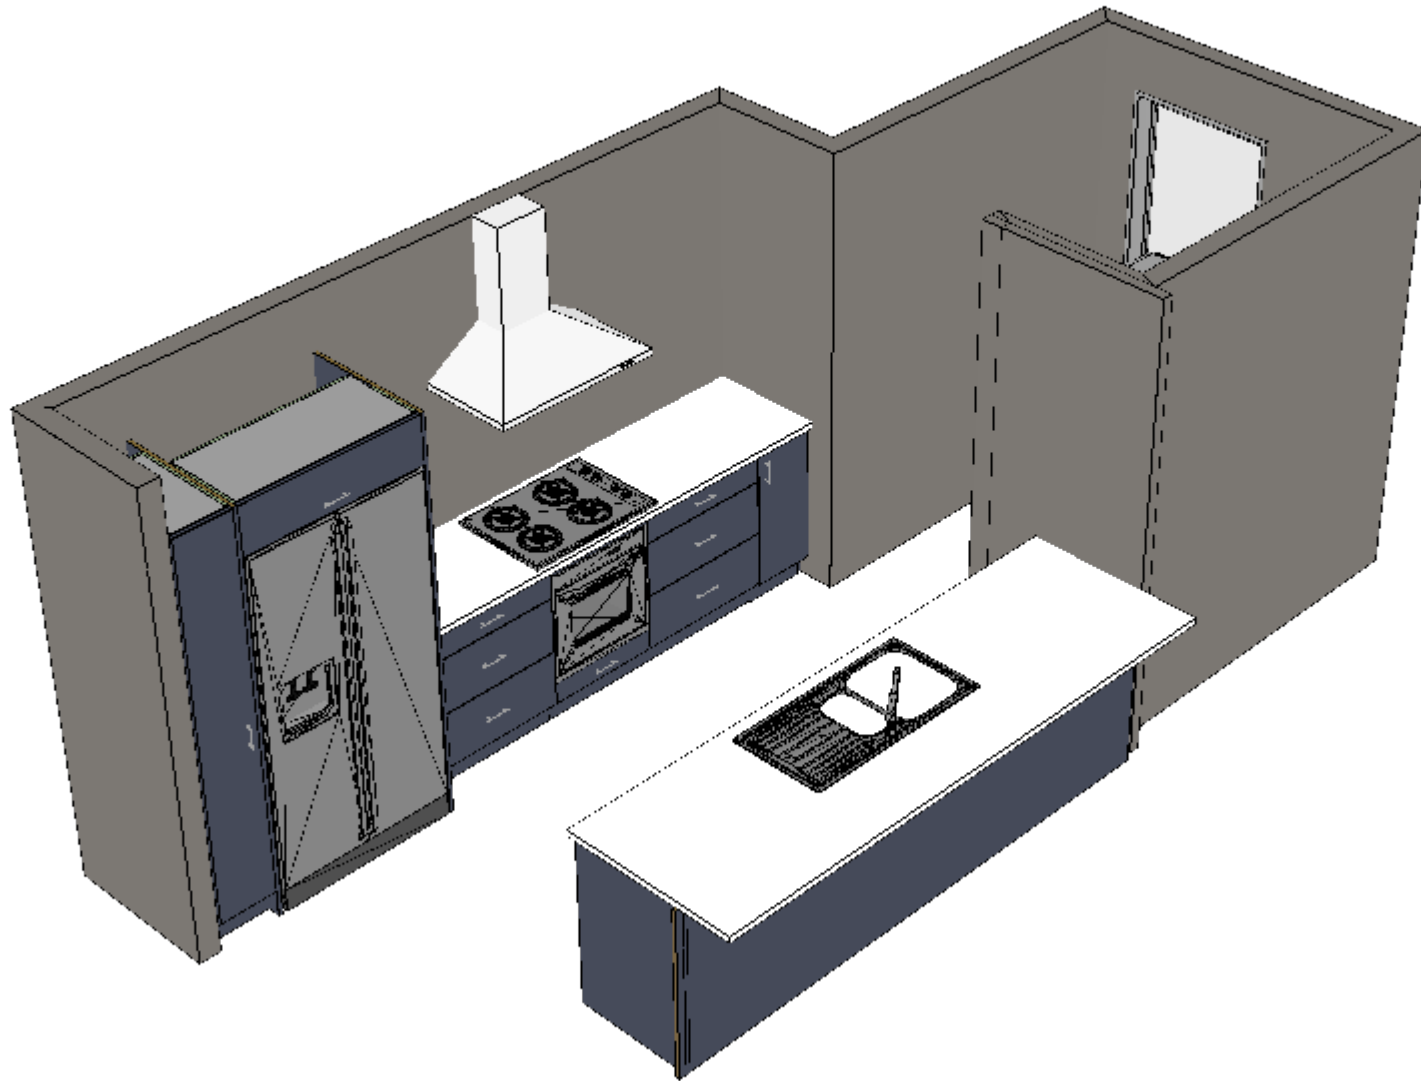

sales@kitchencontours.co.nz

379 wicksteed street, wanganui 4500 • p. 06 345 1840 • f. 06 345 1841

LOT 181 GAYLE WAY

Printed on: 15/04/20

Drawn by: DM

v 11