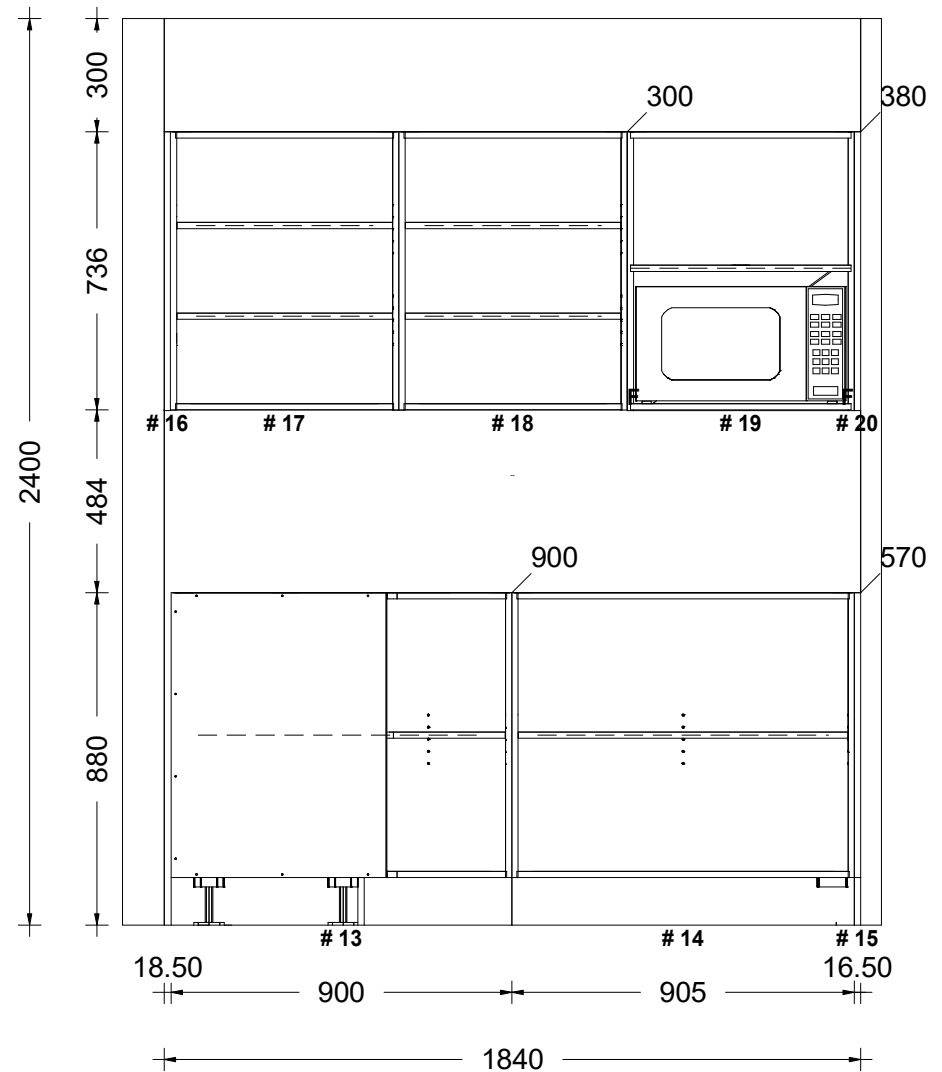

#16 #17 #18 #19 #20

18.50 900 905 16.50

1840