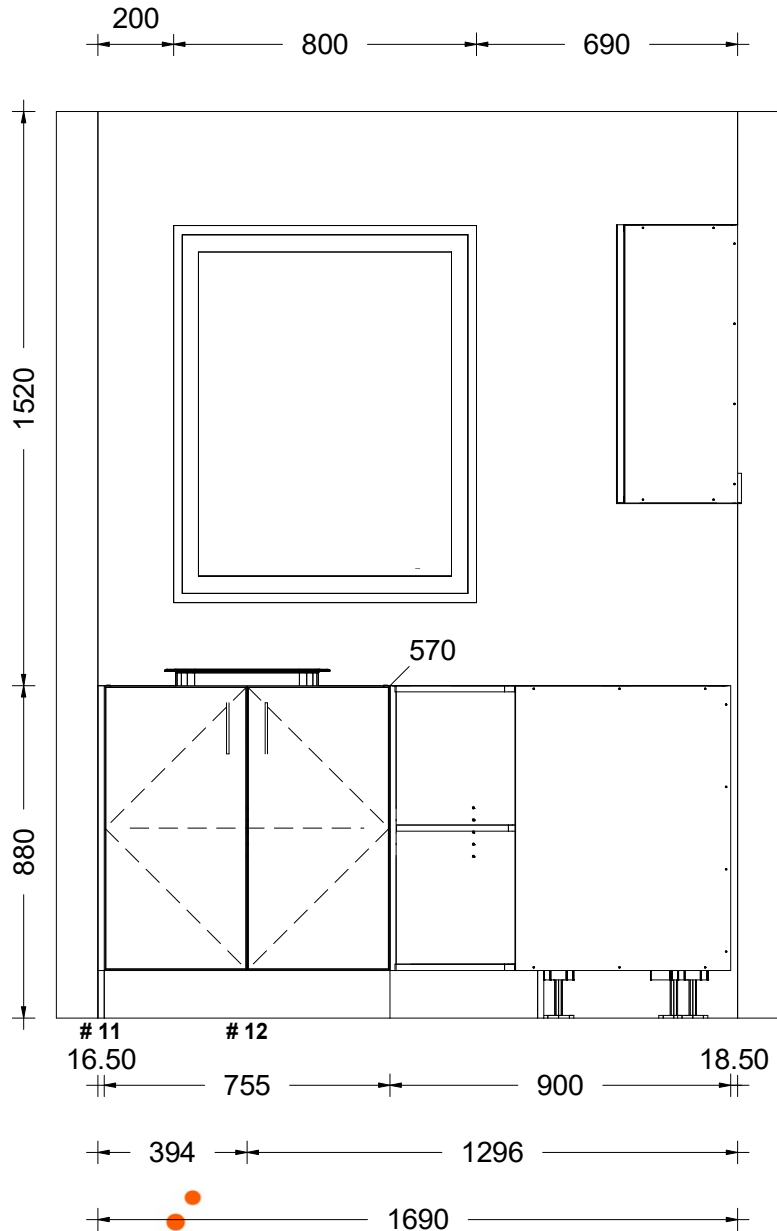

2400

#11 #12
16.50 755 900 18.50

394 1296

1690

16.50 603.50 603.50 600 16.50