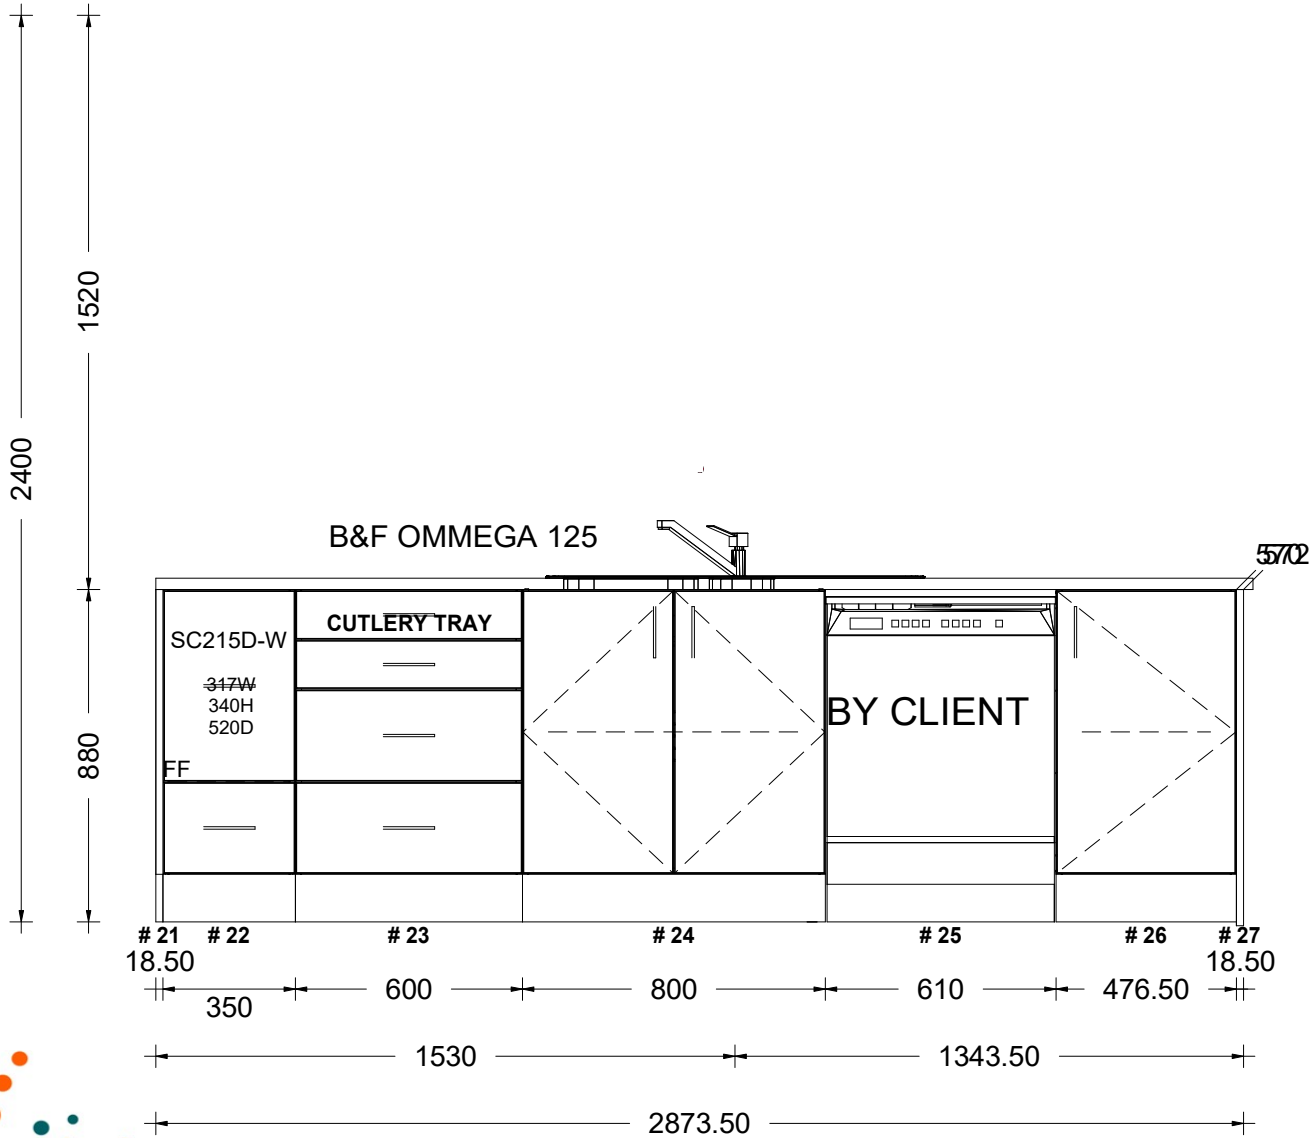

16.50 603.50 603.50 600 16.50

#16 #17 #18 #19 #20

18.50 900 905 16.50

1840

sales@kitchencontours.co.nz

379 wicksteed street, wanganui 4500 • p. 06 345 1840 • f. 06 345 1841

LOT 181 GAYLE WAY	
Printed on: 15/04/20	
Drawn by: DM	v 11

LOT 181 GAYLE WAY

Printed on: 15/04/20

Drawn by: DM

v 11