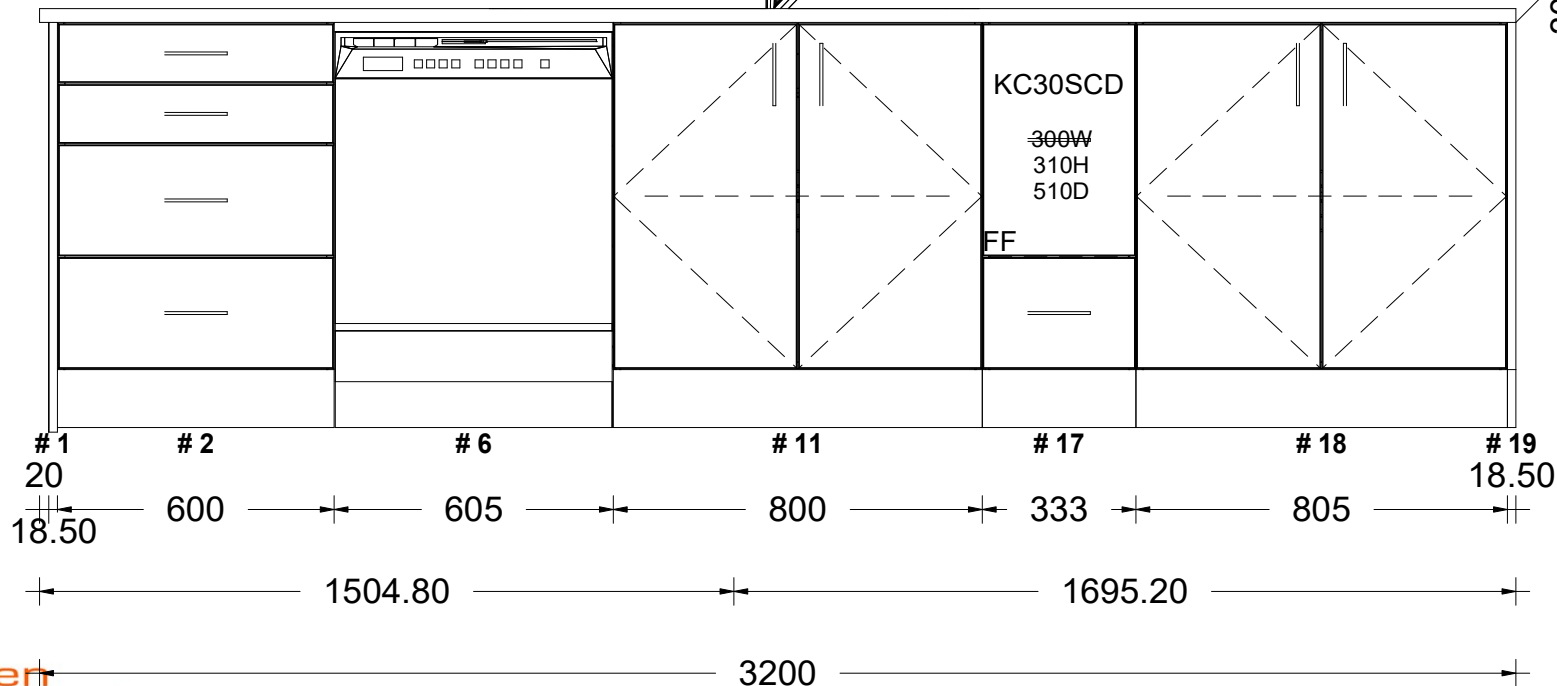

#2 LOT 182 GAYLE WAY
Printed on: 24/04/20
Drawn by: DENNY

v 11

2400
1520
880

1490
570
30
880

CUTLERY TRAY

B&F OMEGA 125

sales@kitchencontours.co.nz

379 wicksteed street, wanganui 4500 • p. 06 345 1840 • f. 06 345 1841