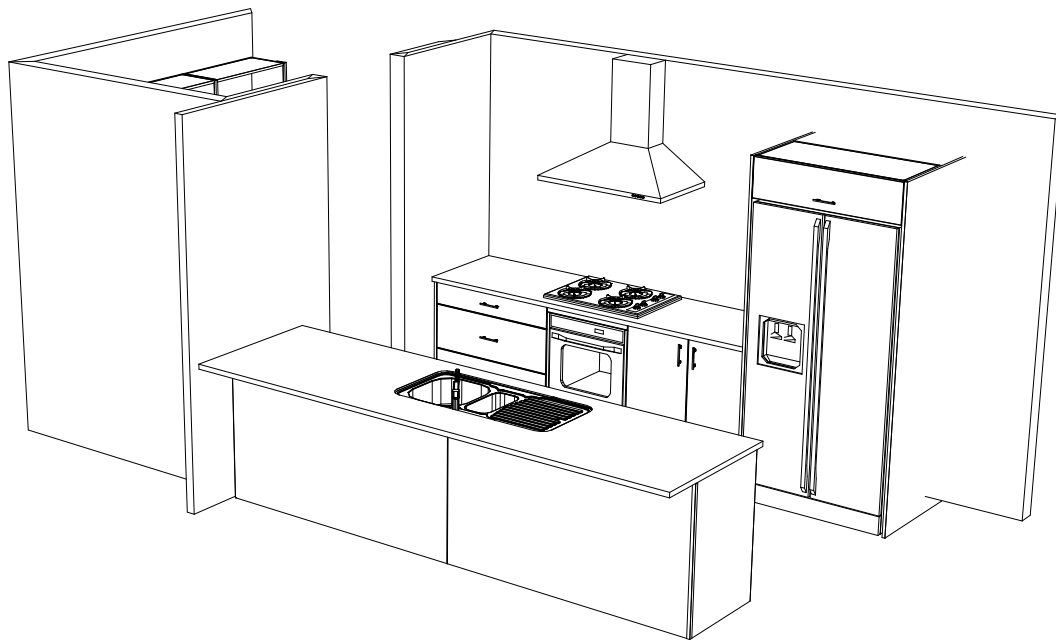

sales@kitchencontours.co.nz

379 wicksteed street, wanganui 4500 • p. 06 345 1840 • f. 06 345 1841

#2 LOT 182 GAYLE WAY

Printed on: 24/04/20

Drawn by: DENNY

v 11