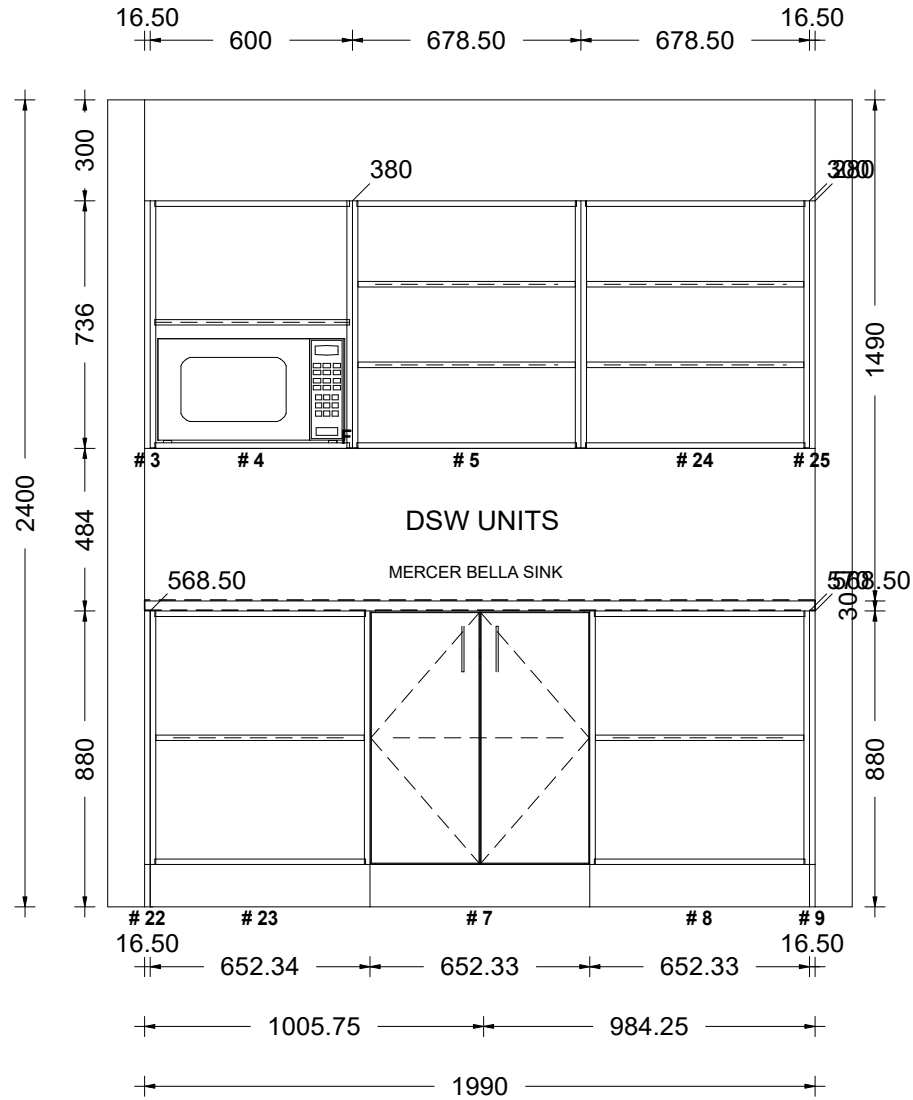

#2 LOT 182 GAYLE WAY
Printed on: 24/04/20
Drawn by: DENNY

v 11

2400
1520
880

1490
570
30
880

CUTLERY TRAY

B&F OMEGA 125

sales@kitchencontours.co.nz

379 wicksteed street, wanganui 4500 • p. 06 345 1840 • f. 06 345 1841

#2 LOT 182 GAYLE WAY
Printed on: 24/04/20
Drawn by: DENNY

v 11

sales@kitchencontours.co.nz

379 wicksteed street, wanganui 4500 • p. 06 345 1840 • f. 06 345 1841

#2 LOT 182 GAYLE WAY
Printed on: 24/04/20
Drawn by: DENNY