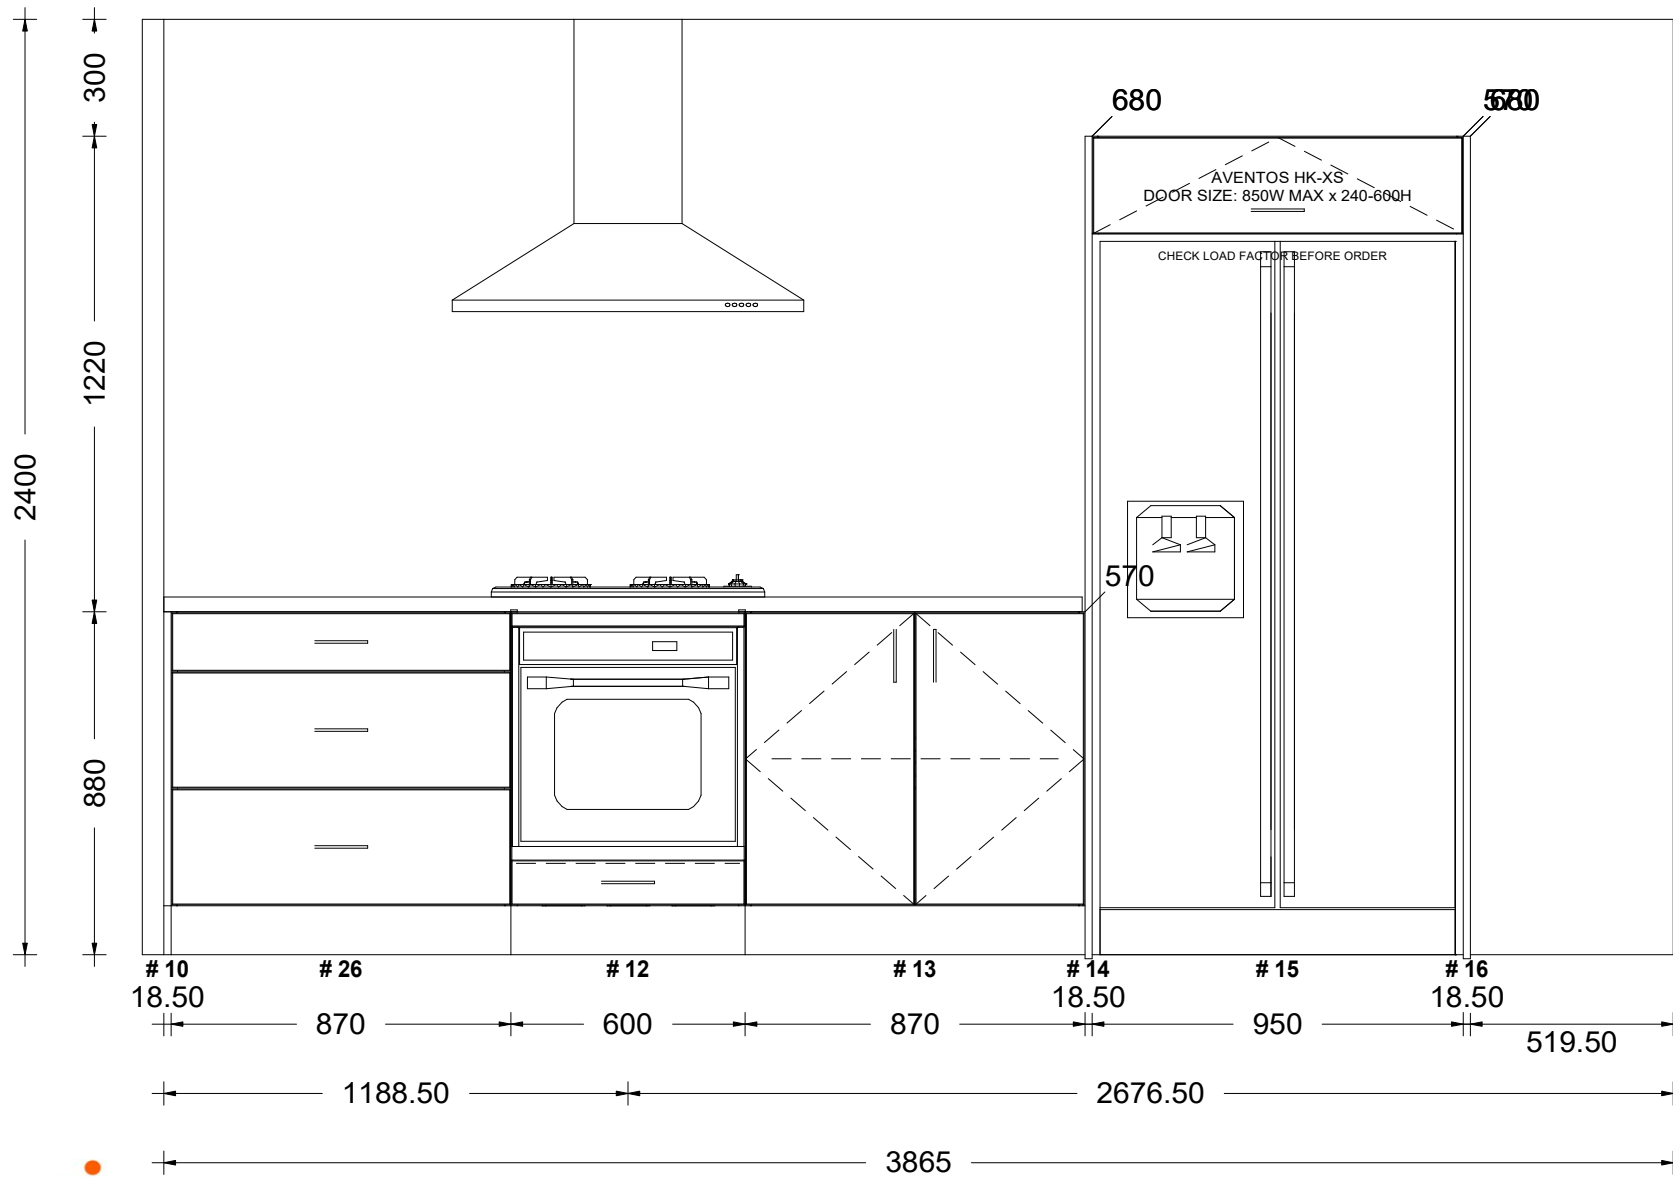

sales@kitchencontours.co.nz

379 wicksteed street, wanganui 4500 • p. 06 345 1840 • f. 06 345 1841

#2 LOT 182 GAYLE WAY
Printed on: 24/04/20
Drawn by: DENNY

v 11