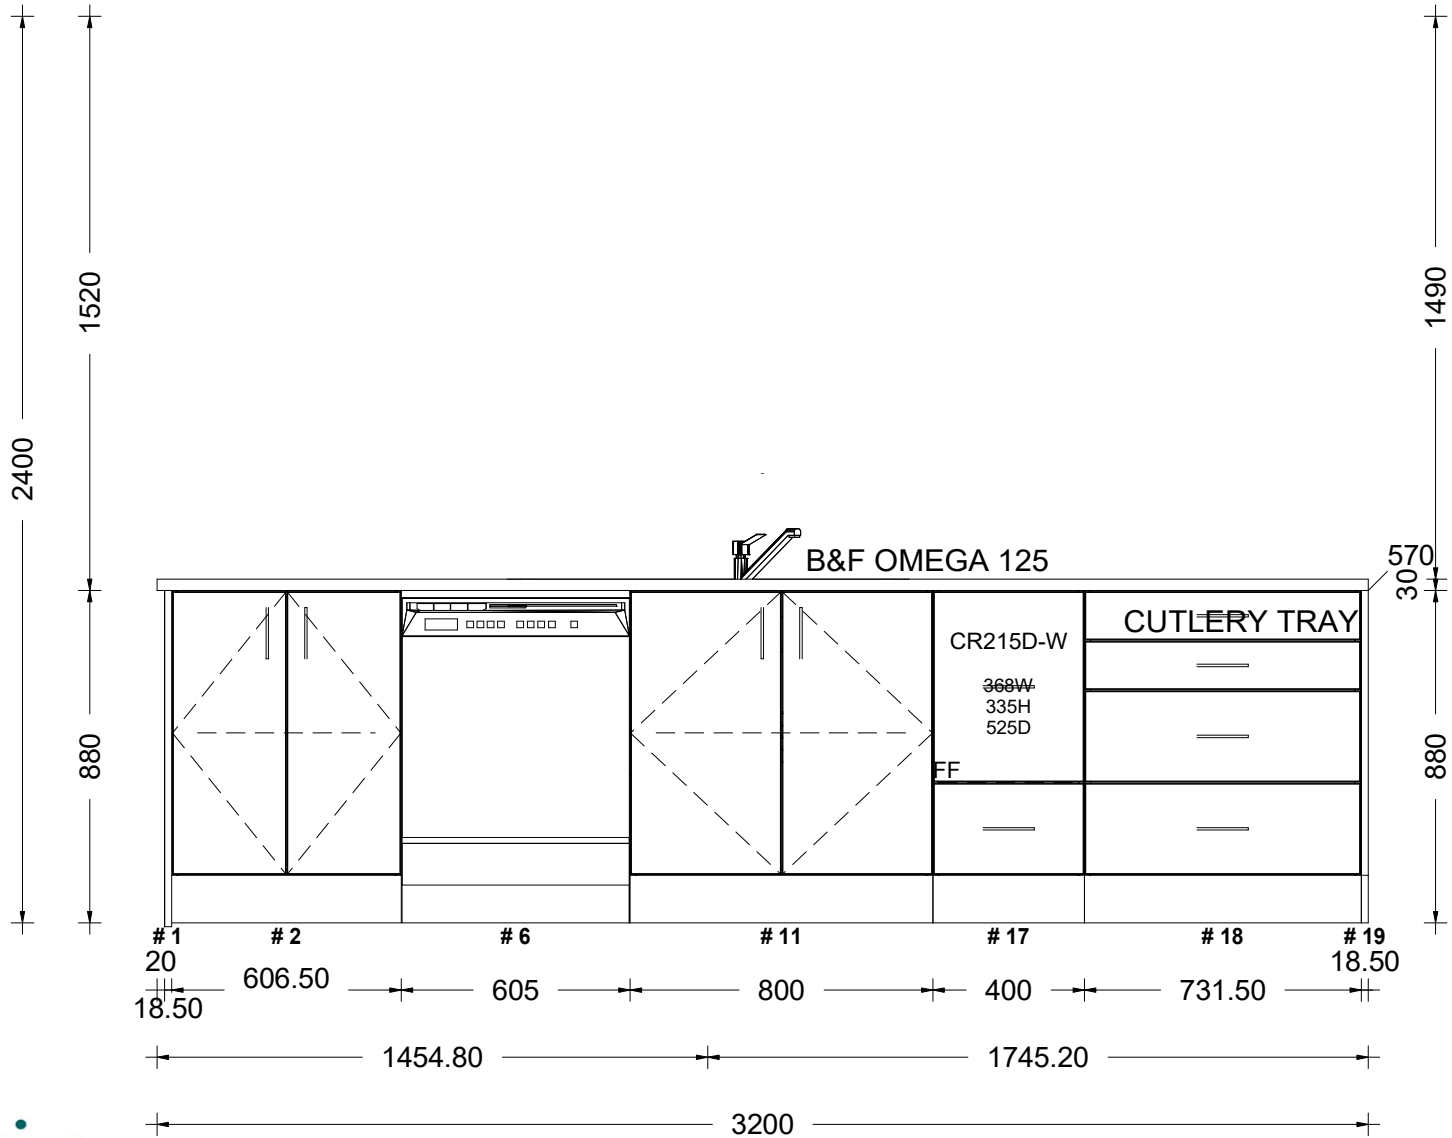

#2 LOT 187 ATHERTON TCE
Printed on: 20/04/20
Drawn by: DENNY

v 11

sales@kitchencontours.co.nz

379 wicksteed street, wanganui 4500 • p. 06 345 1840 • f. 06 345 1841

#2 LOT 187 ATHERTON TCE
Printed on: 20/04/20
Drawn by: DENNY

#2 LOT 187 ATHERTON TCE

Printed on: 20/04/20

Drawn by: DENNY

v 11