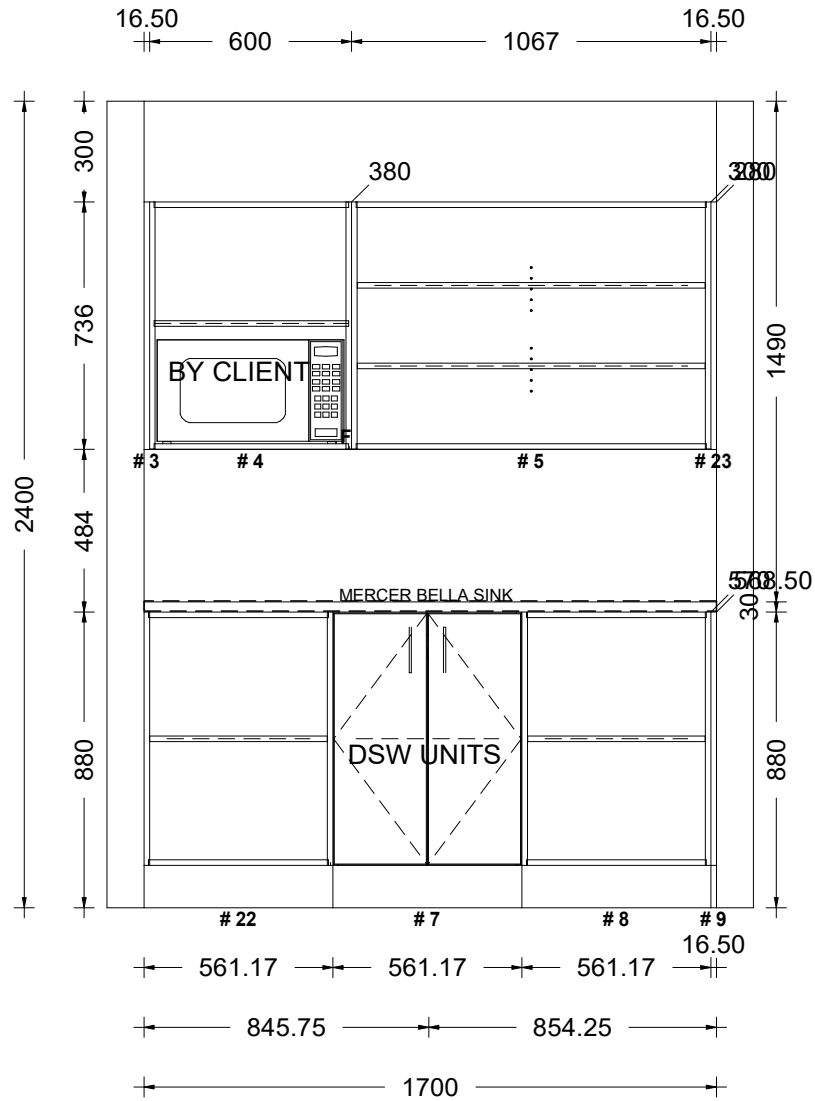

#2 LOT 187 ATHERTON TCE
Printed on: 20/04/20
Drawn by: DENNY

v 11

sales@kitchencontours.co.nz

379 wicksteed street, wanganui 4500 • p. 06 345 1840 • f. 06 345 1841

#2 LOT 187 ATHERTON TCE
Printed on: 20/04/20
Drawn by: DENNY

#2 LOT 187 ATHERTON TCE

Printed on: 20/04/20

Drawn by: DENNY

v 11