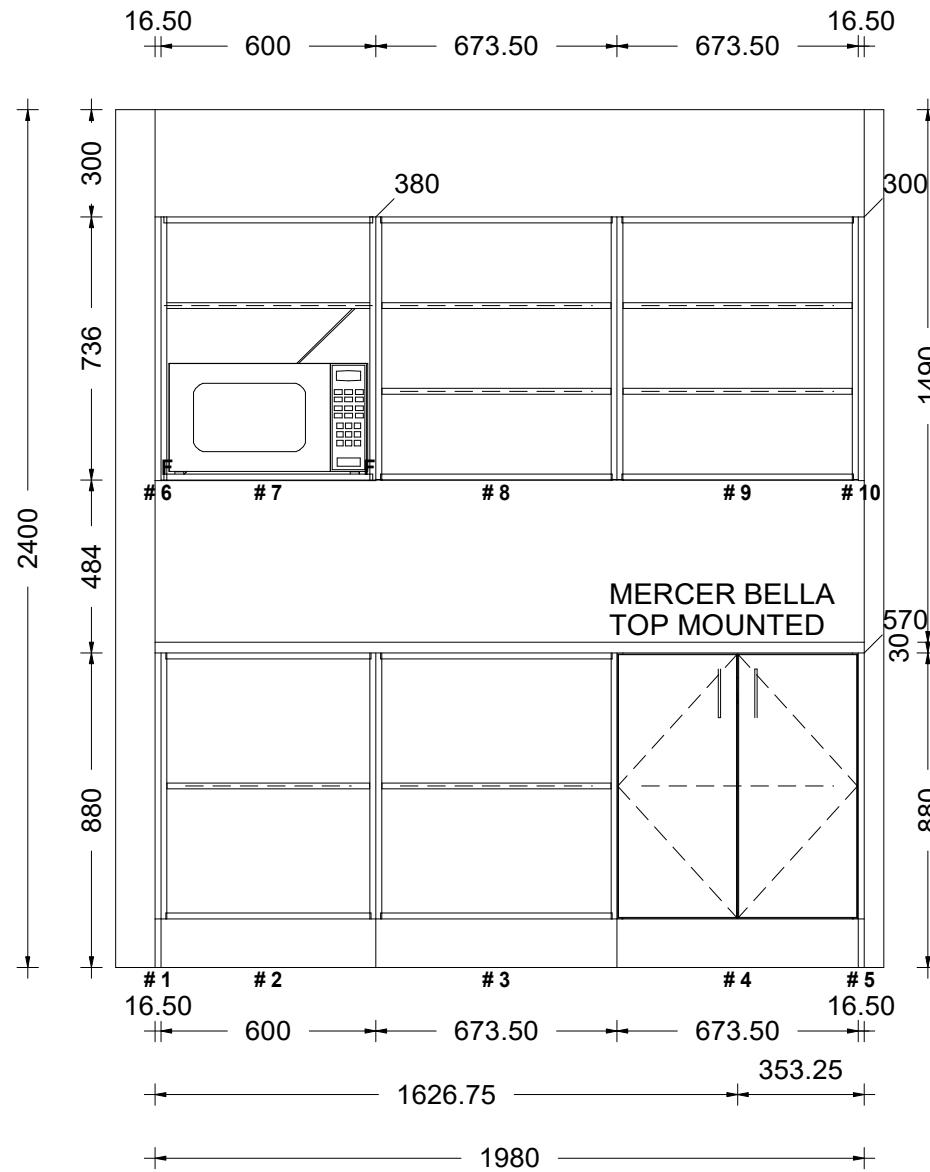

KITCHEN

#2 LOT 188 ATHERTON

Printed on: 15/04/20

Drawn by: DENNY

v 11

sales@kitchencontours.co.nz

379 wicksteed street, wanganui 4500 • p. 06 345 1840 • f. 06 345 1841

KITCHEN	
#2 LOT 188 ATHERTON	
Printed on: 15/04/20	
Drawn by: DENNY	v 11

sales@kitchencontours.co.nz

SCULLERY

#2 LOT 188 ATHERTON

Printed on: 15/04/20

Drawn by: DENNY