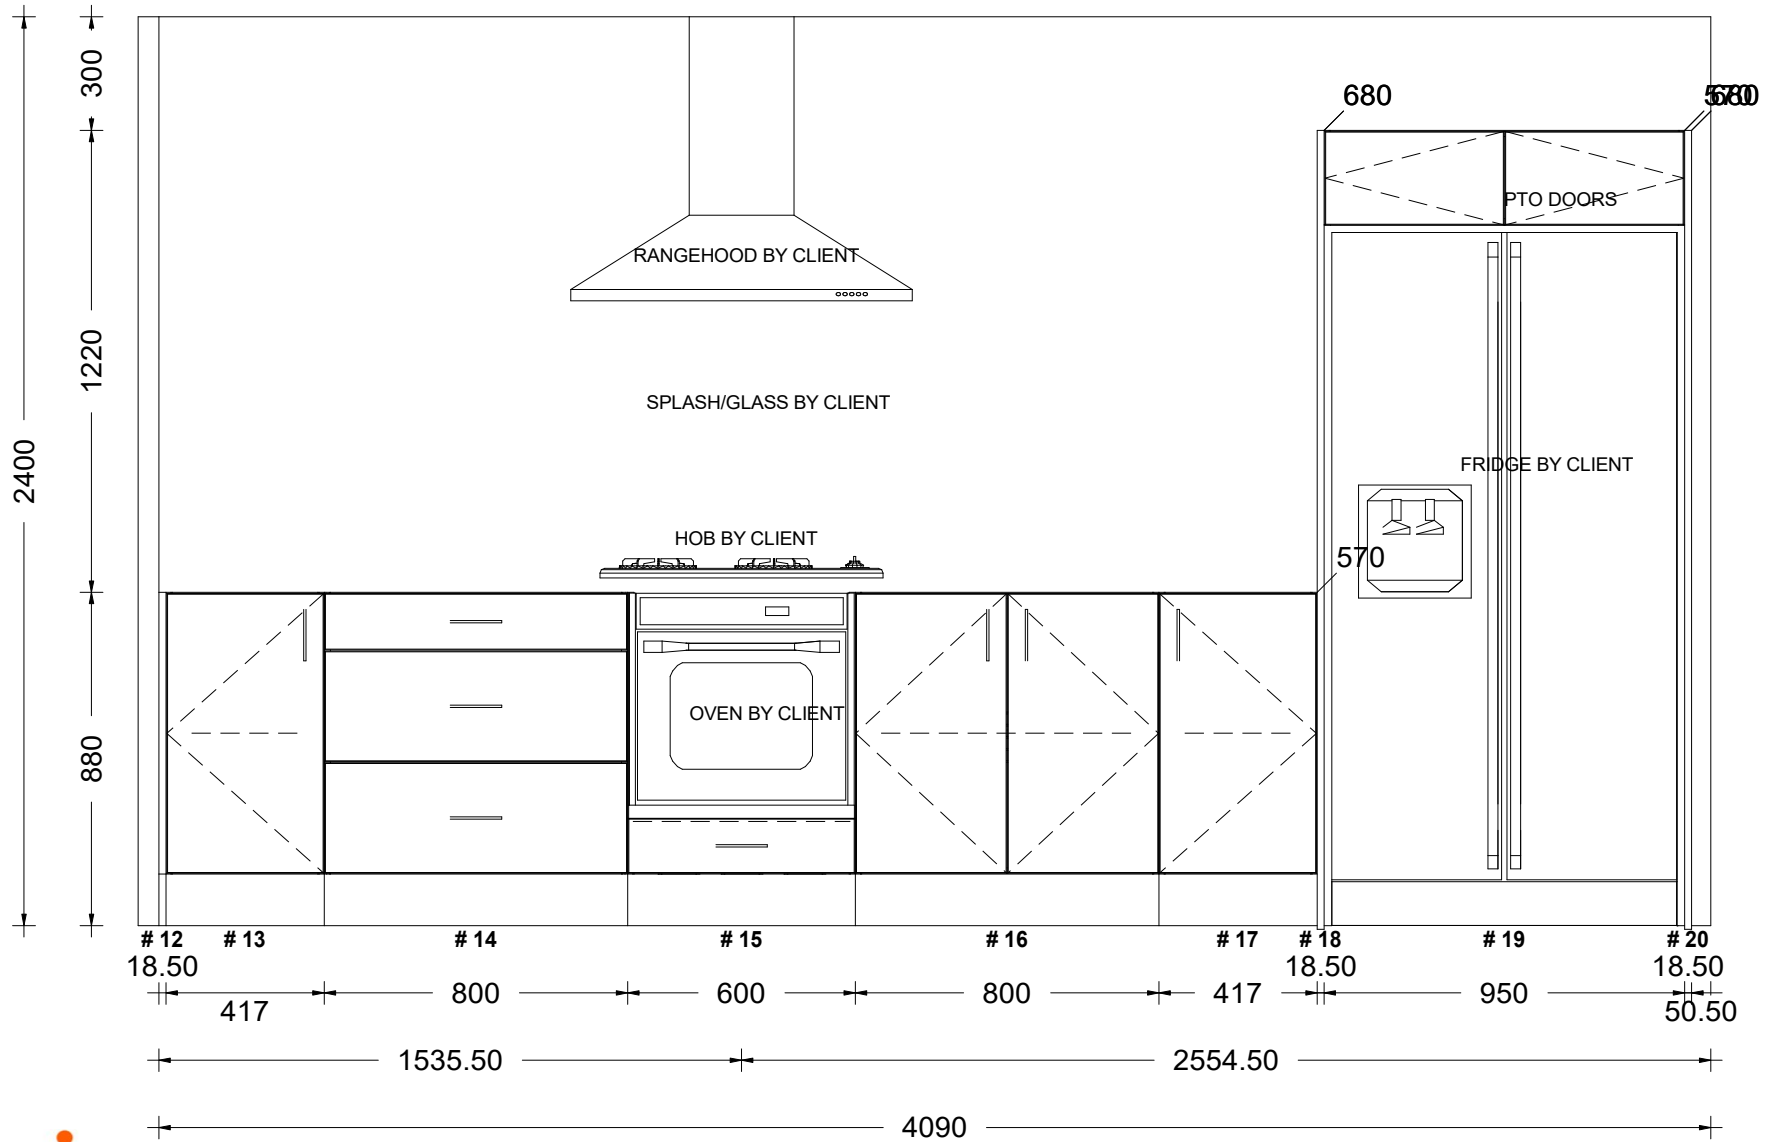

sales@kitchencontours.co.nz

379 wicksteed street, wanganui 4500 • p. 06 345 1840 • f. 06 345 1841

KITCHEN

#2 LOT 188 ATHERTON

Printed on: 15/04/20

Drawn by: DENNY

v 11