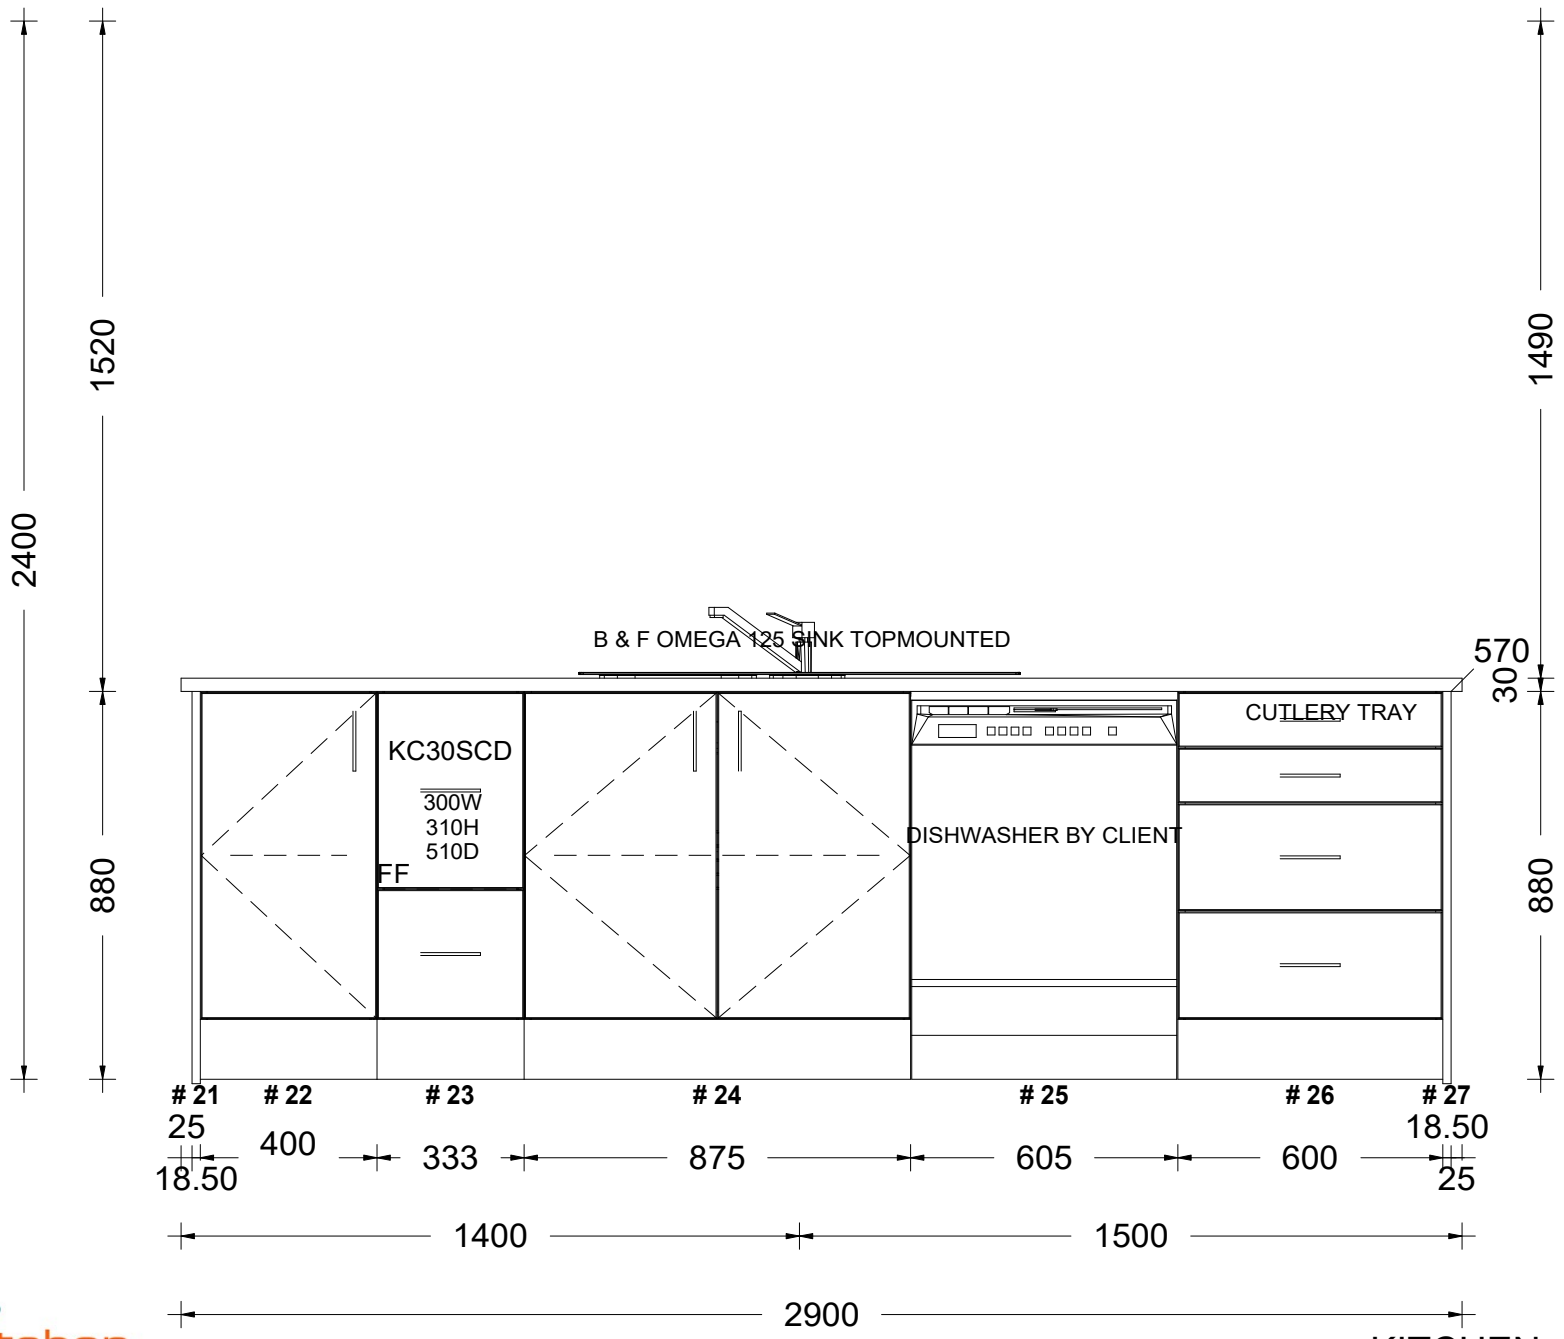

KITCHEN

#2 LOT 188 ATHERTON

Printed on: 15/04/20

Drawn by: DENNY

v 11

sales@kitchencontours.co.nz

379 wicksteed street, wanganui 4500 • p. 06 345 1840 • f. 06 345 1841

KITCHEN	
#2 LOT 188 ATHERTON	
Printed on: 15/04/20	
Drawn by: DENNY	v 11

sales@kitchencontours.co.nz

SCULLERY

#2 LOT 188 ATHERTON

Printed on: 15/04/20

Drawn by: DENNY