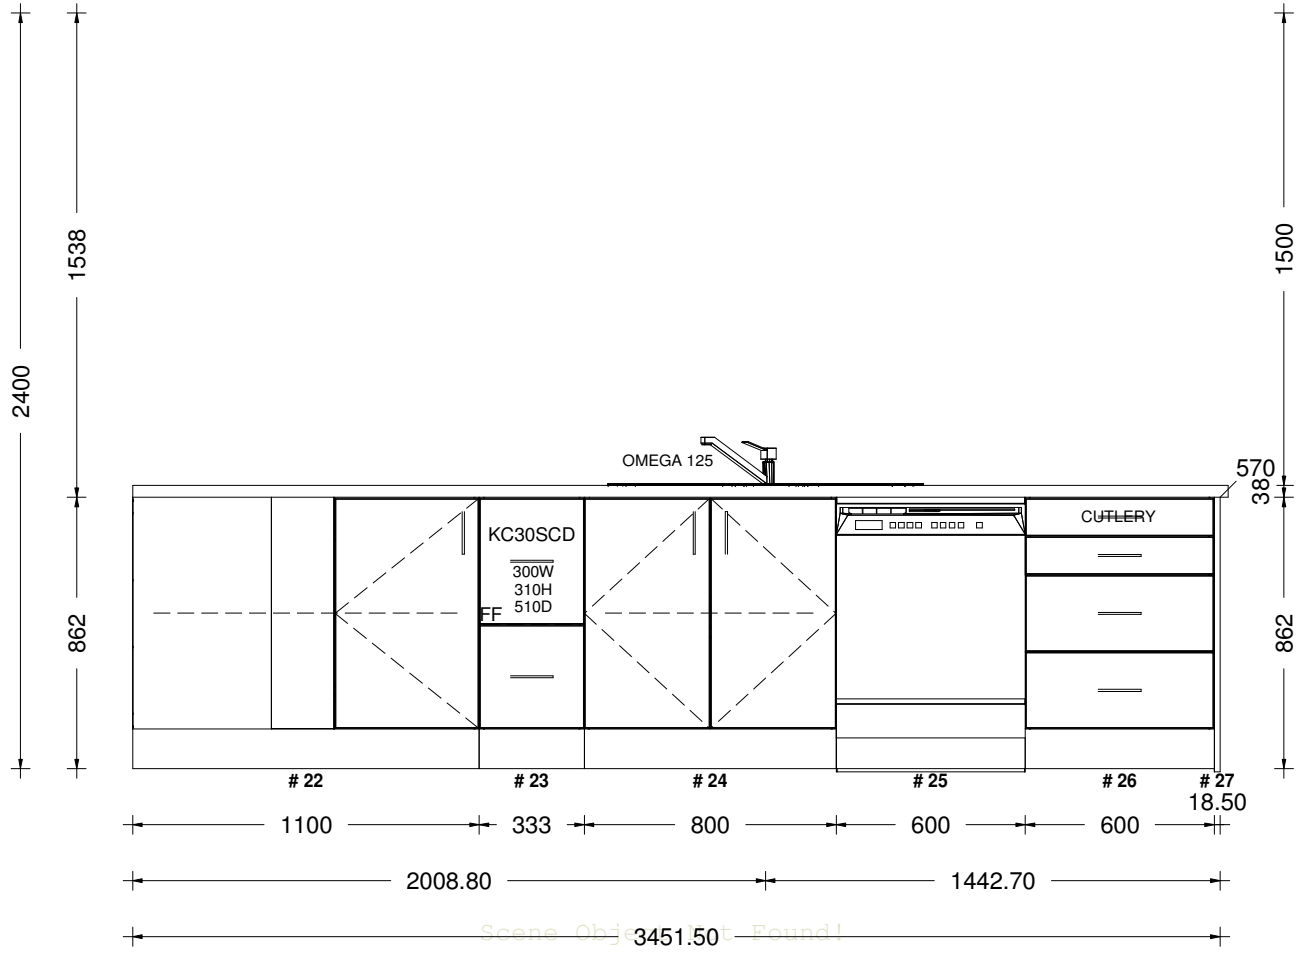

sales@kitchencontours.co.nz

379 wicksteed street, wanganui 4500 • p. 06 345 1840 • f. 06 345 1841

#2 LOT 191 ATHERTON TCE

Printed on: 08/12/20

Drawn by: RAY

v 11