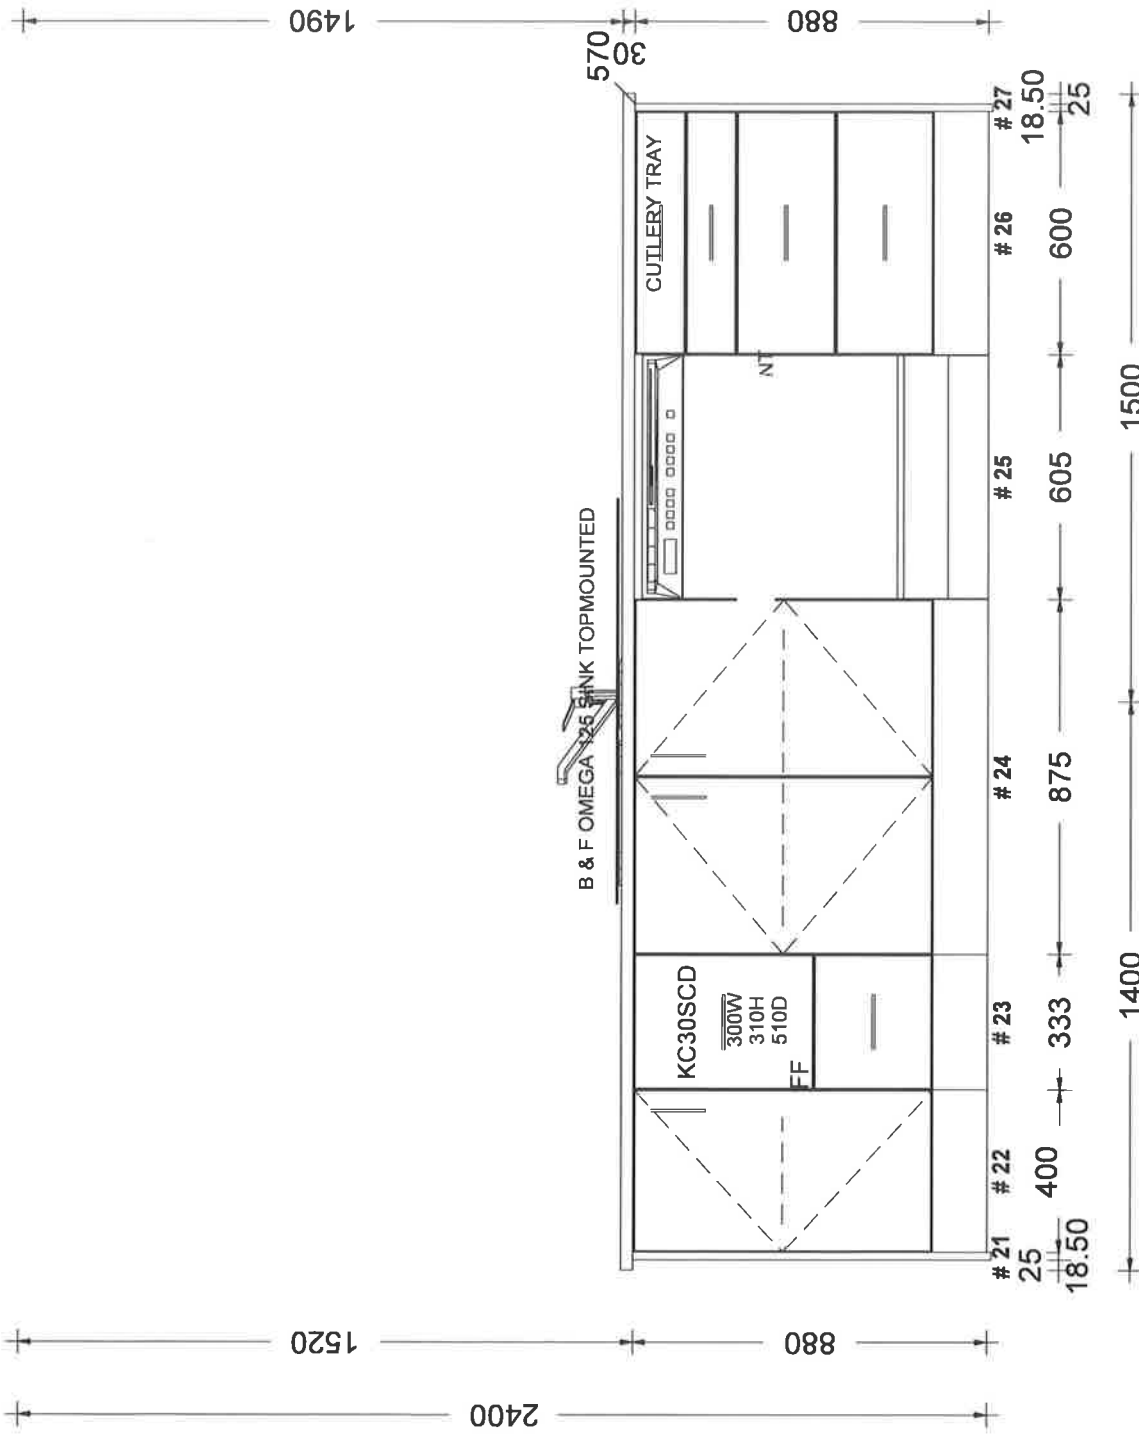

2900

KITCHEN

#2 LOT 193 ATHERTON

Printed on: 15/04/20

Drawn by: DENNY

V 1

sales@kitchenecontours.co.nz

379 wicksteed street, wangarui 4500 • P. 06 345 1840 • F. 06 345 1841