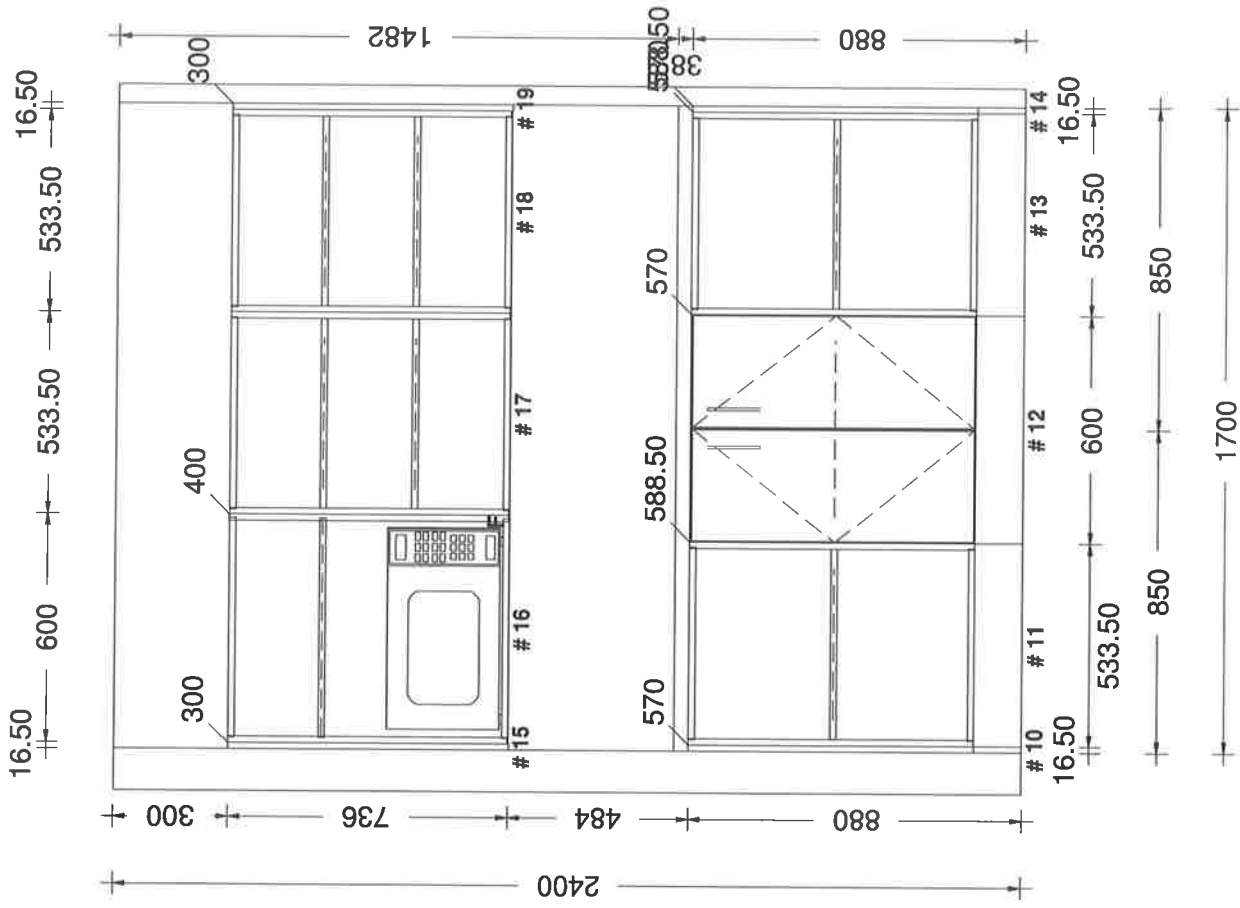

Printed on: 17 Feb 2021

Drawn by: RAY

V 11

sales@kitchencontours.co.nz

370 Wilshford Street, Auckland 14504 • C 06 345 1840 • F 06 345 1844

#2 LOT 2 (LOT 178) GAYLE WAY

Printed on: 17 Feb 2021

Drawn by: RAY