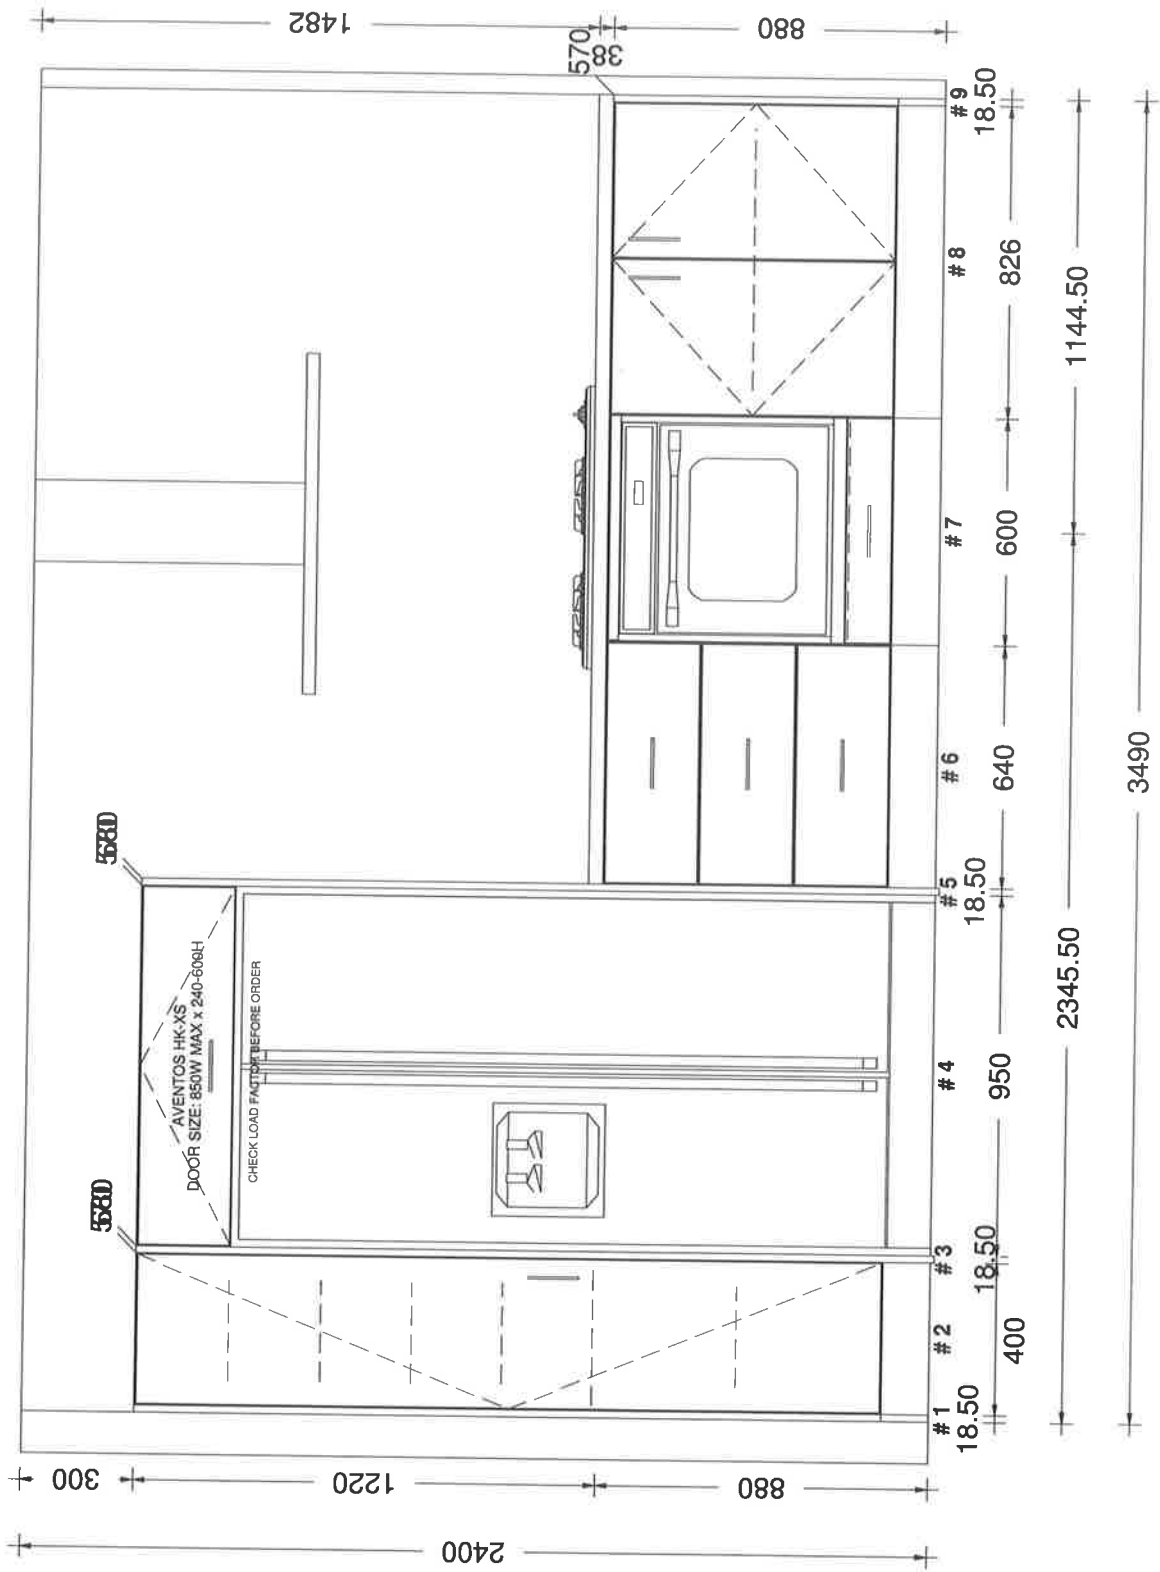

sales@kitchencontours.co.nz

370 Mitchell Street, Auckland 1010 • P 09 345 1820 • F 09 345 1821

#2 LOT 2 (LOT 178) GAYLE WAY

Printed on: 17 Feb 2021

Drawn by: RAY

V 11

**#2 LOT 2 (LOT 178) GAYLE WAY**  
 Printed on: 17 Feb 2021  
 Drawn hv: RAY

Printed on: 17 Feb 2021

Drawn by: RAY

V 11

sales@kitchencontours.co.nz

370 Wilshford Street, Auckland 14504 • C 06 345 1840 • F 06 345 1844

#2 LOT 2 (LOT 178) GAYLE WAY

Printed on: 17 Feb 2021

Drawn by: RAY