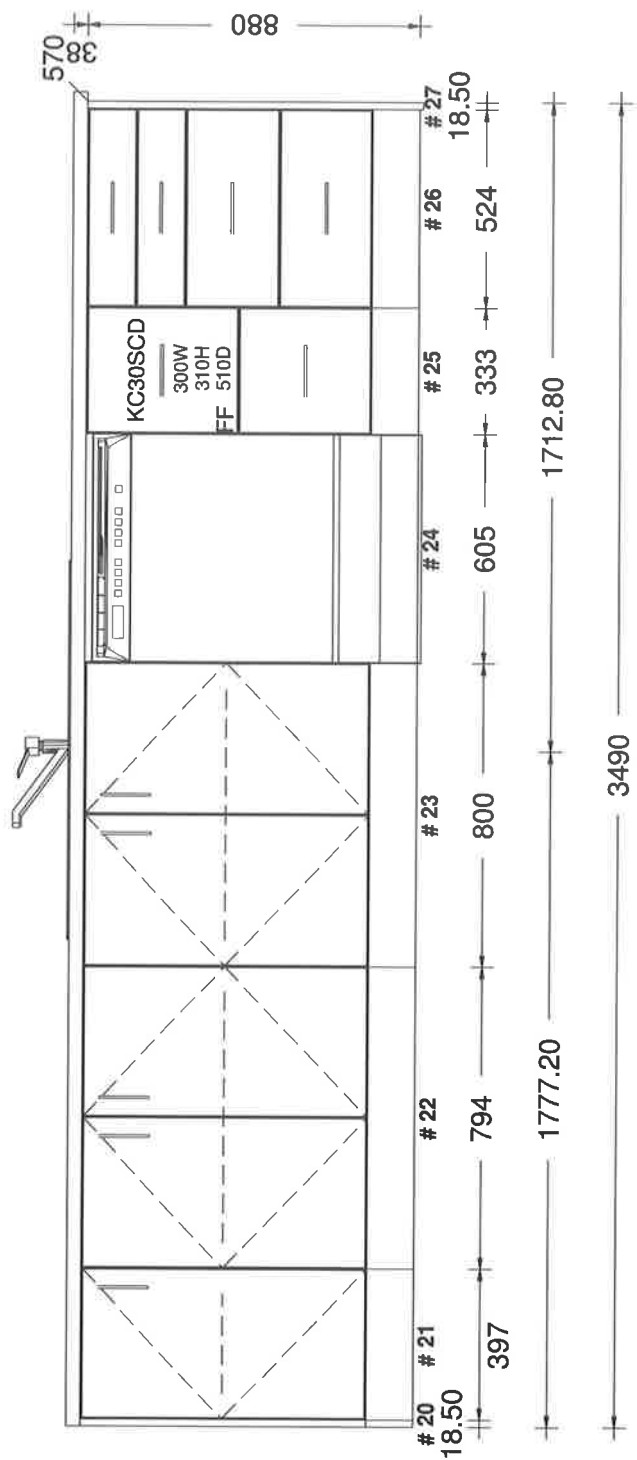

sales@kitchencontours.co.nz

370 Mitchell Street, Auckland 1010 • P 09 345 1820 • F 09 345 1821

#2 LOT 2 (LOT 178) GAYLE WAY

Printed on: 17 Feb 2021

Drawn by: RAY

V 11

**#2 LOT 2 (LOT 178) GAYLE WAY**  
 Printed on: 17 Feb 2021  
 Drawn hv: RAY

Printed on: 17 Feb 2021

Drawn by: RAY

V 11

sales@kitchencontours.co.nz

370 Wilshford Street, Auckland 14504 • C 06 345 1840 • F 06 345 1844

#2 LOT 2 (LOT 178) GAYLE WAY

Printed on: 17 Feb 2021

Drawn by: RAY