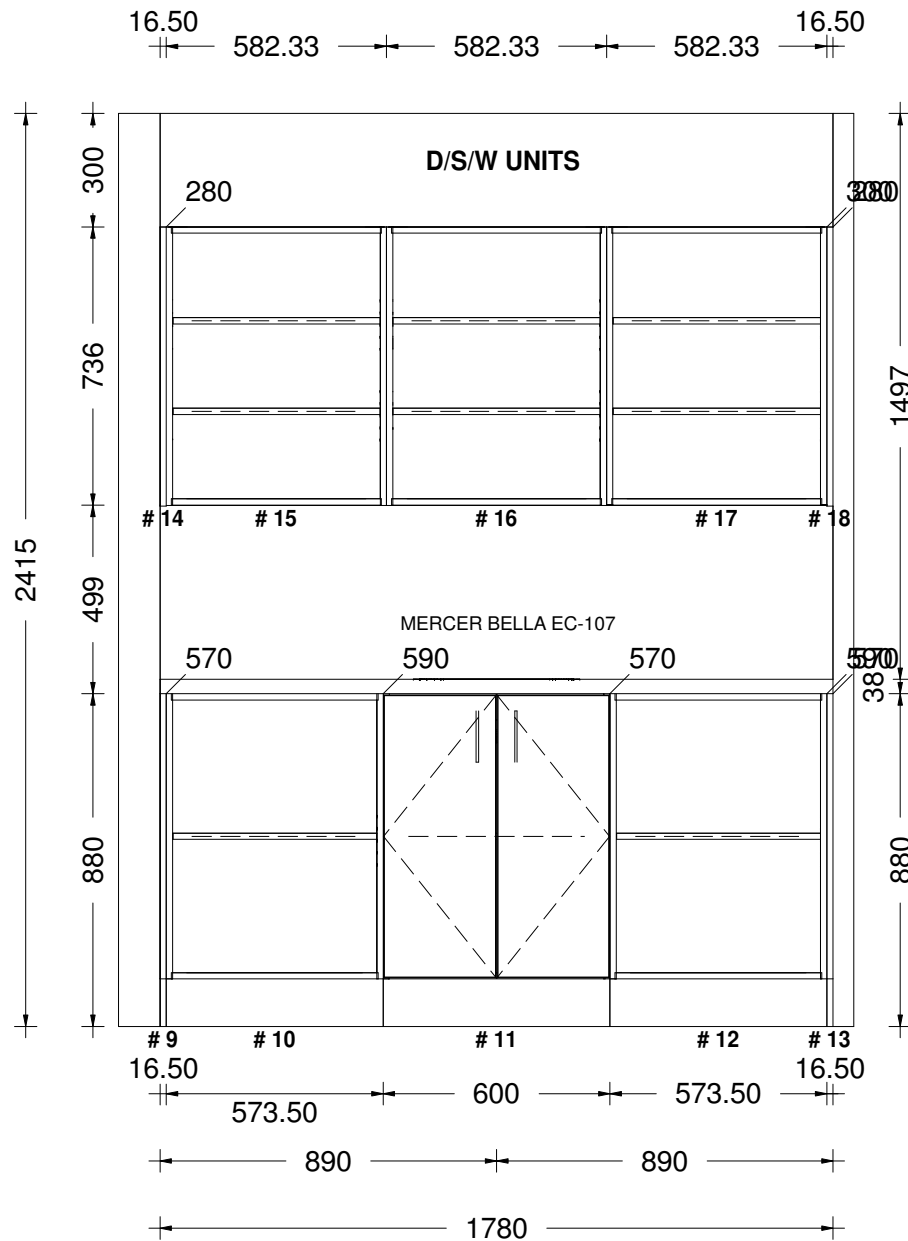

LOT 2 SABA WAY, GRENADA

Printed on: 14/12/21

Drawn by: PENNY

v 11

LOT 2 SABA WAY, GRENADA

Printed on: 14/12/21

Drawn by: PENNY

v 11