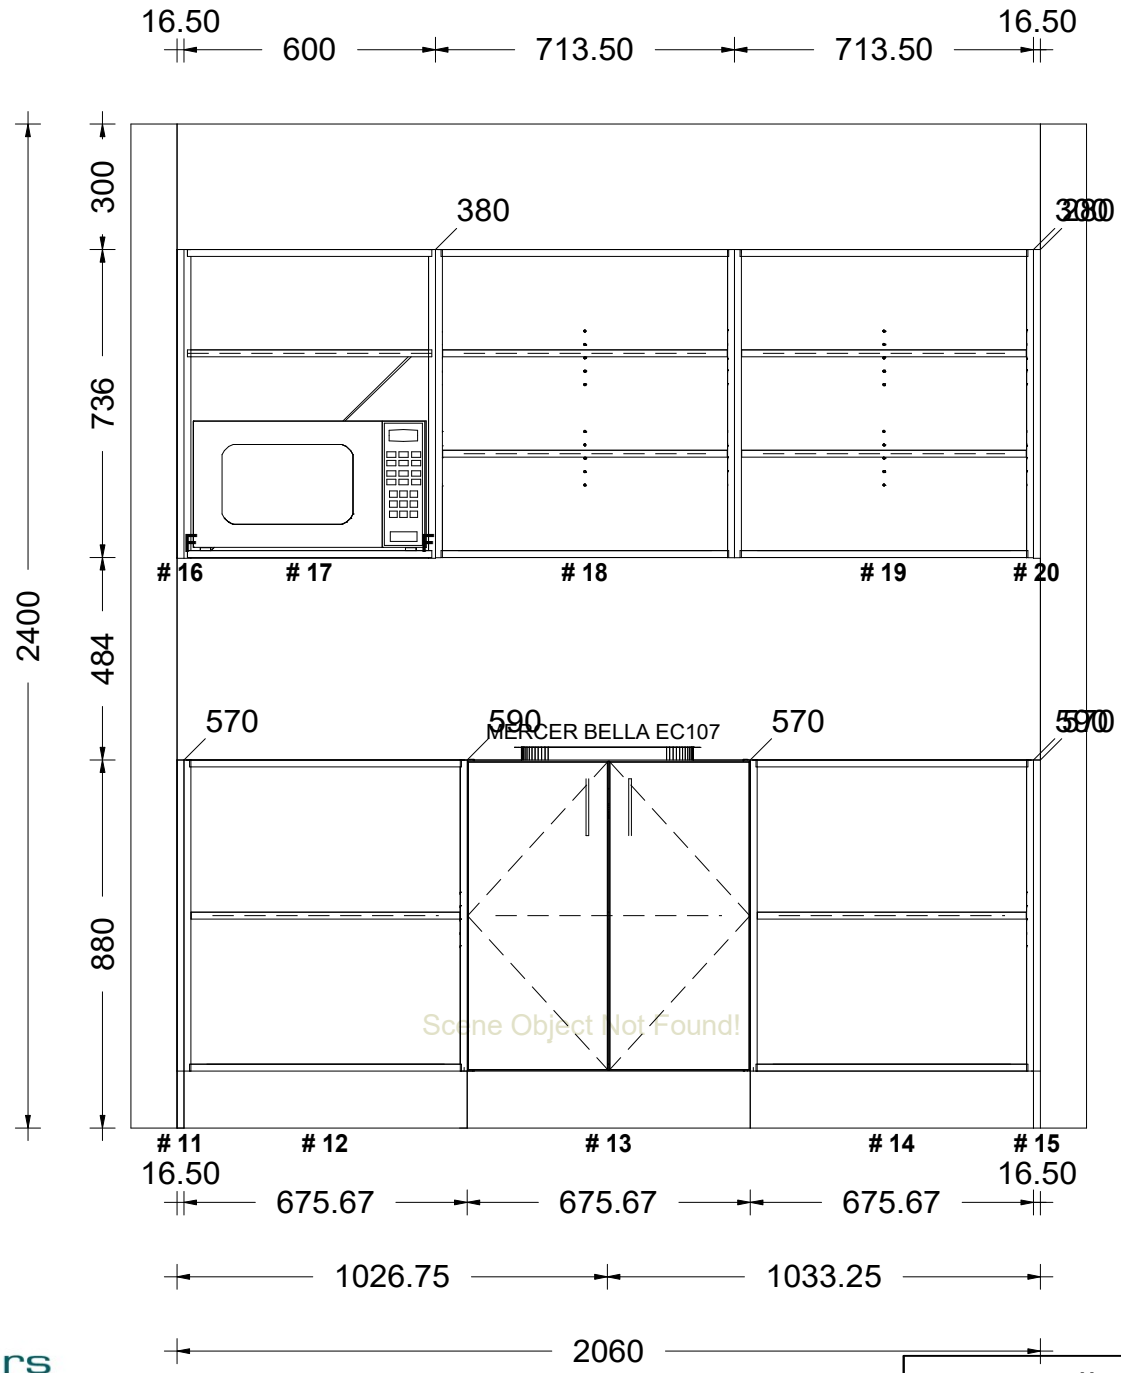

sales@kitchencontours.co.nz

SCULLERY

#2 LOT 201 HAVANA

Printed on: 11/08/20

Drawn by: DENNY