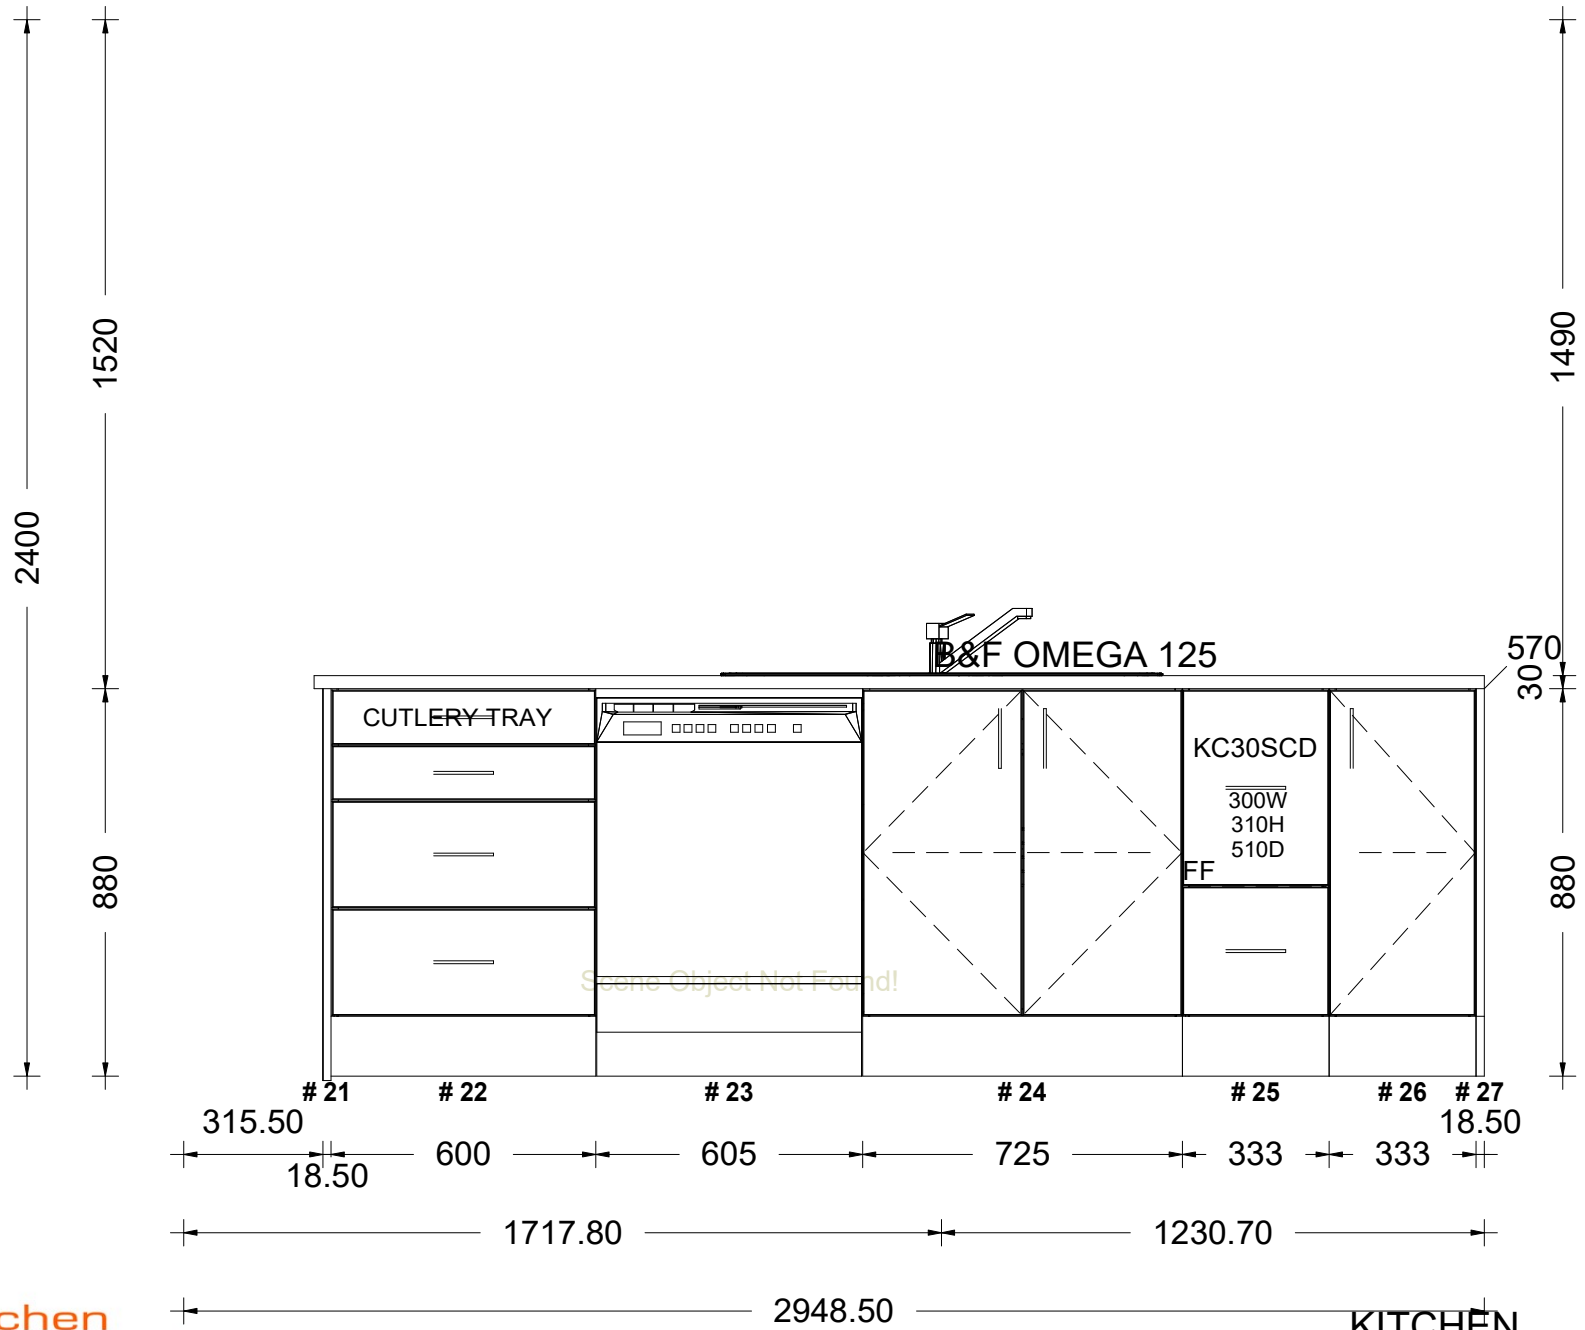

Some Object Not Found!