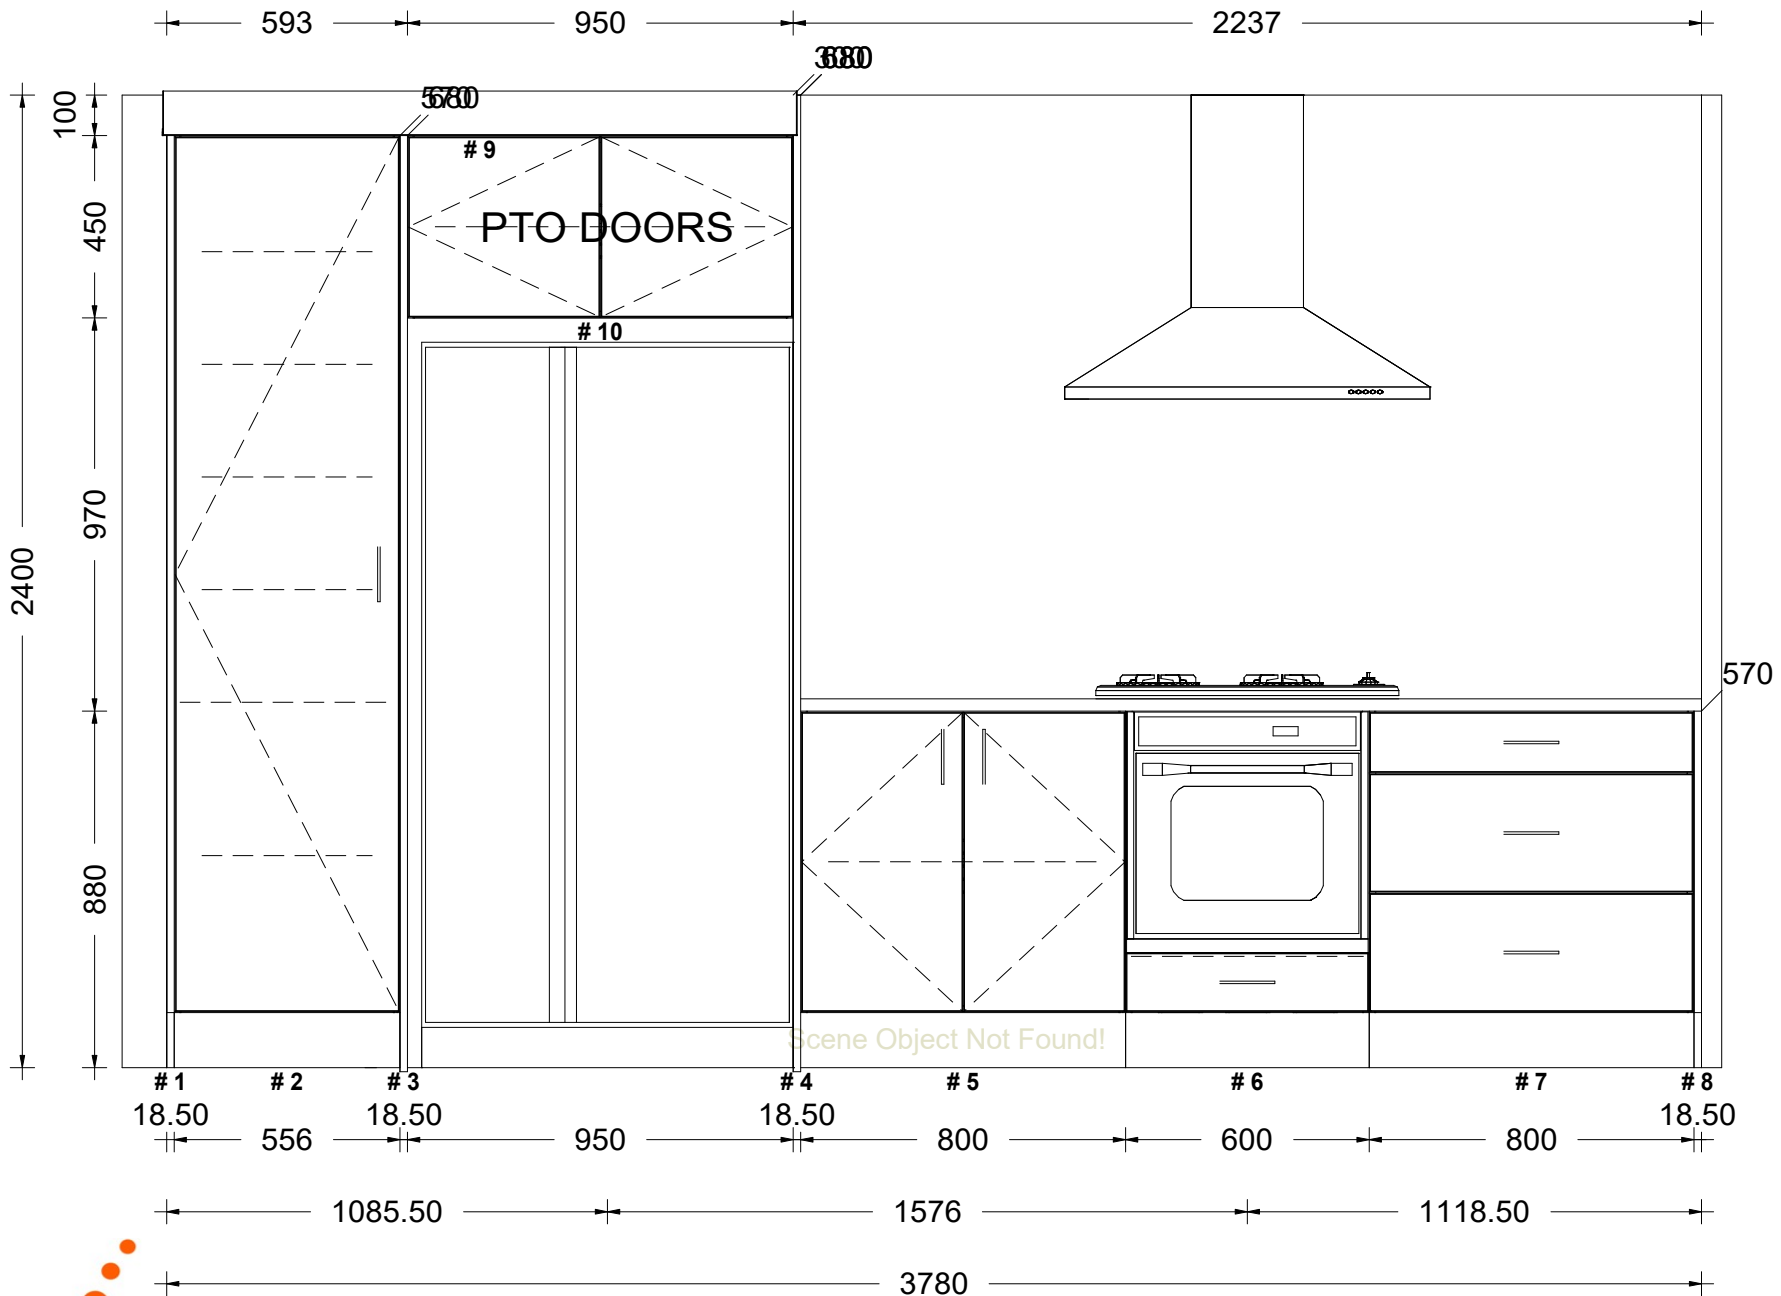

sales@kitchencontours.co.nz

379 wicksteed street, wanganui 4500 • p. 06 345 1840 • f. 06 345 1841

KITCHEN

#2 LOT 201 HAVANA

Printed on: 11/08/20

Drawn by: DENNY

v 11