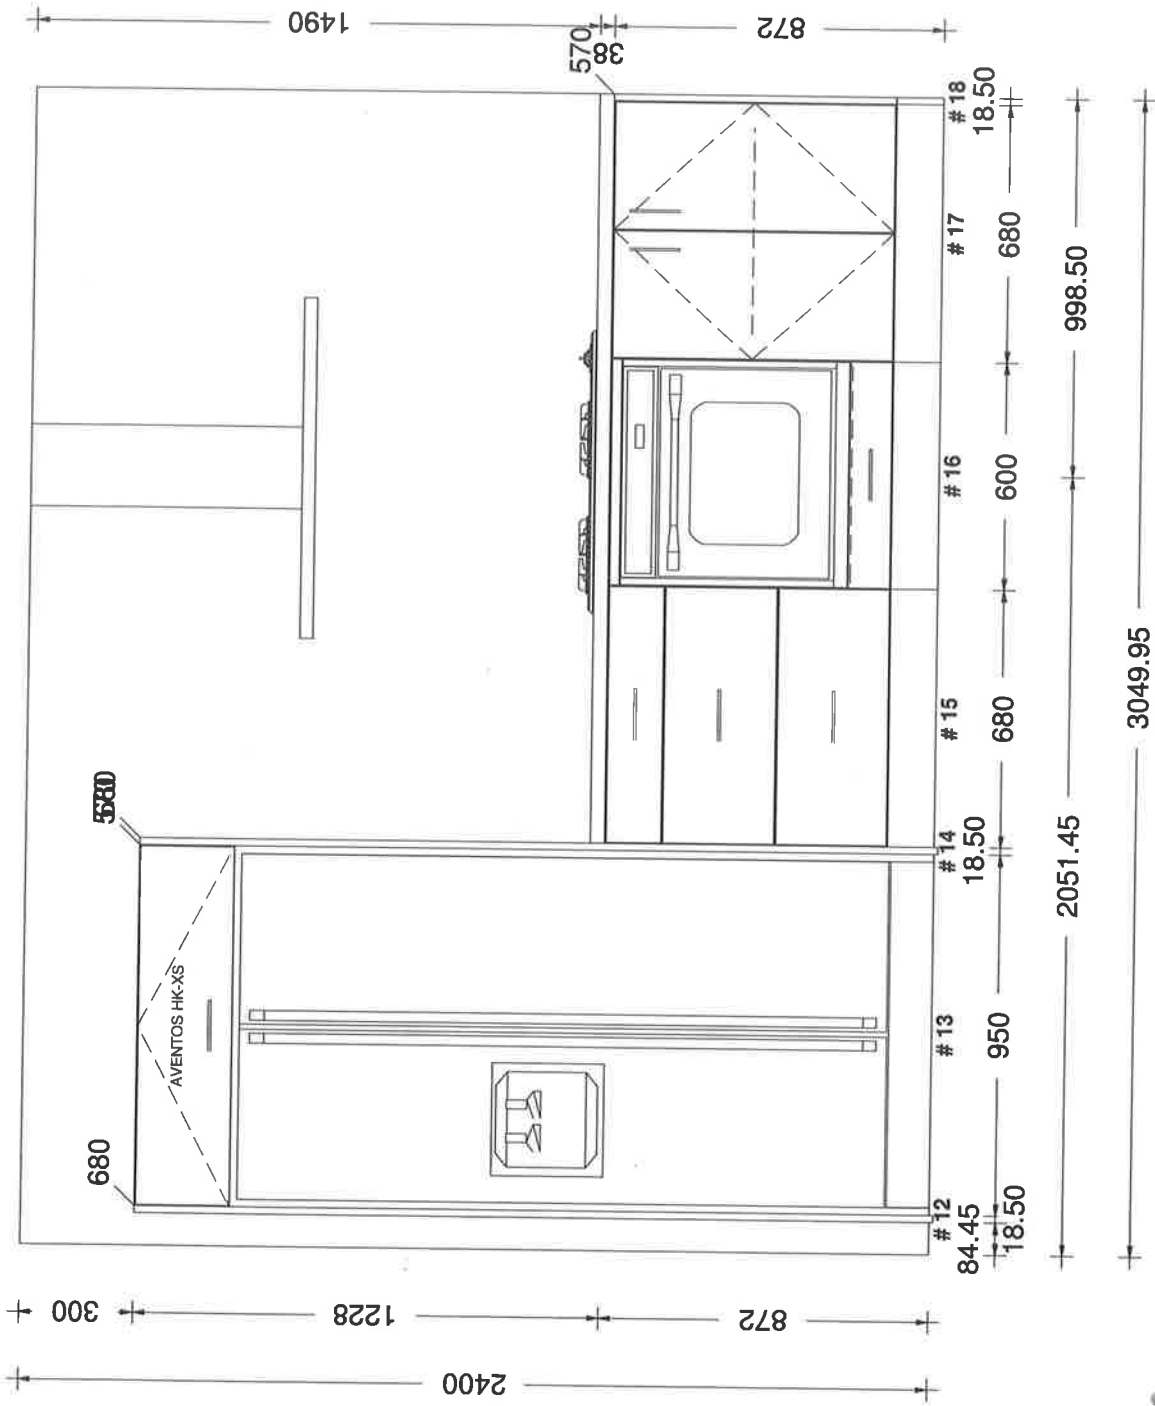

#1 LOT 203 HAVANA

Printed on: 12 Nov 2020

Drawn by: RAY

sales@kitchencontours.co.nz

370 Marlborough Street, Auckland 1010 • Phone: 09 345 1840 • Fax: 09 345 1841

#1 LOT 203 HAVANA

Printed on: 12 Nov 2020
 Drawn by: RAY