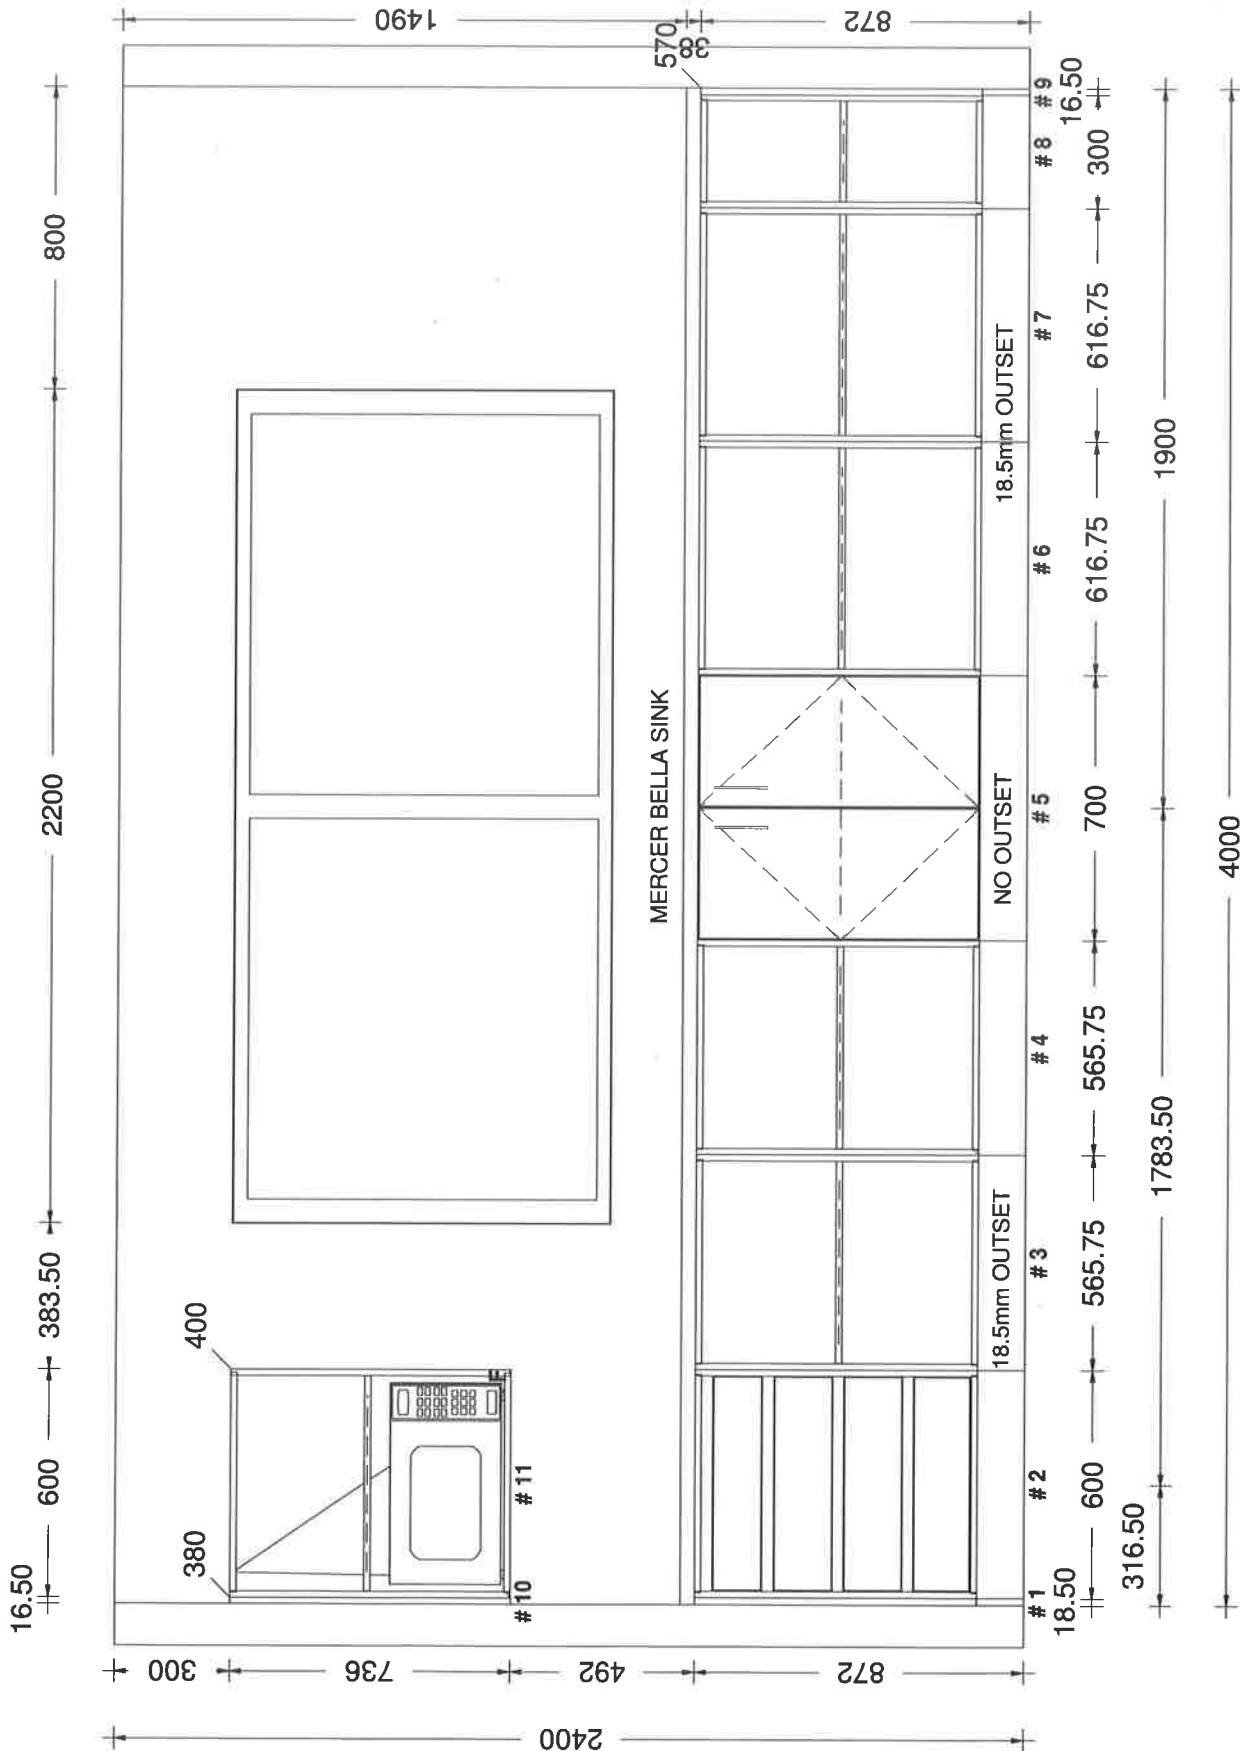

SCULLERY

#1 LOT 203 HAVANA

Printed on: 12 Nov 2020

Drawn hv: RAY

sales@kitchencontours.co.nz

270 Middlefield Street, Mountmerritt 4503 • 06 345 1840 • 06 345 1841