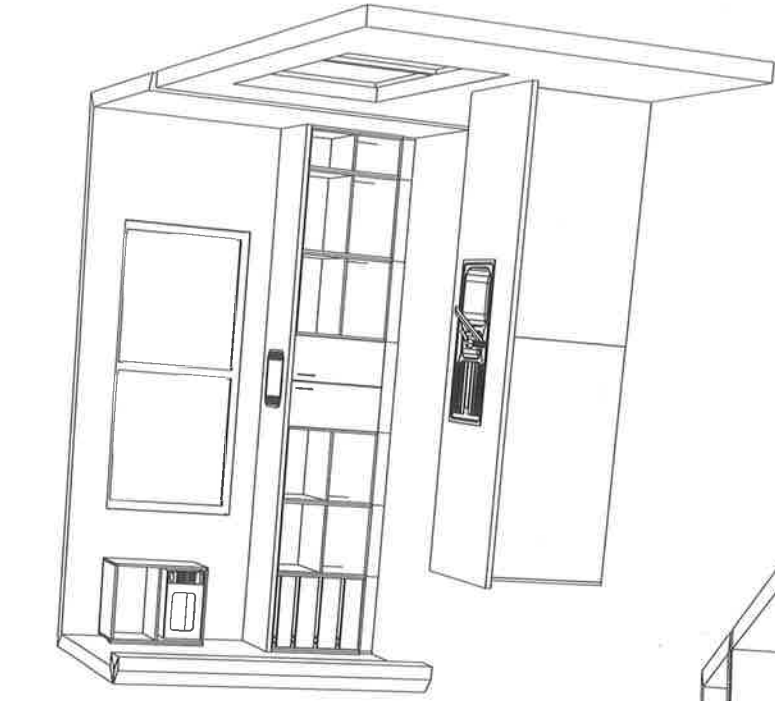

sales@kitchencontours.co.nz

370 Scotland Street, Auckland 1011 • ☎ 06 345 1840 • 📍 06 345 1841

#1 LOT 203 HAVANA

Printed on: 12 Nov 2020

Drawn by: RAY

V 11

#1 LOT 203 HAVANA

Printed on: 12 Nov 2020