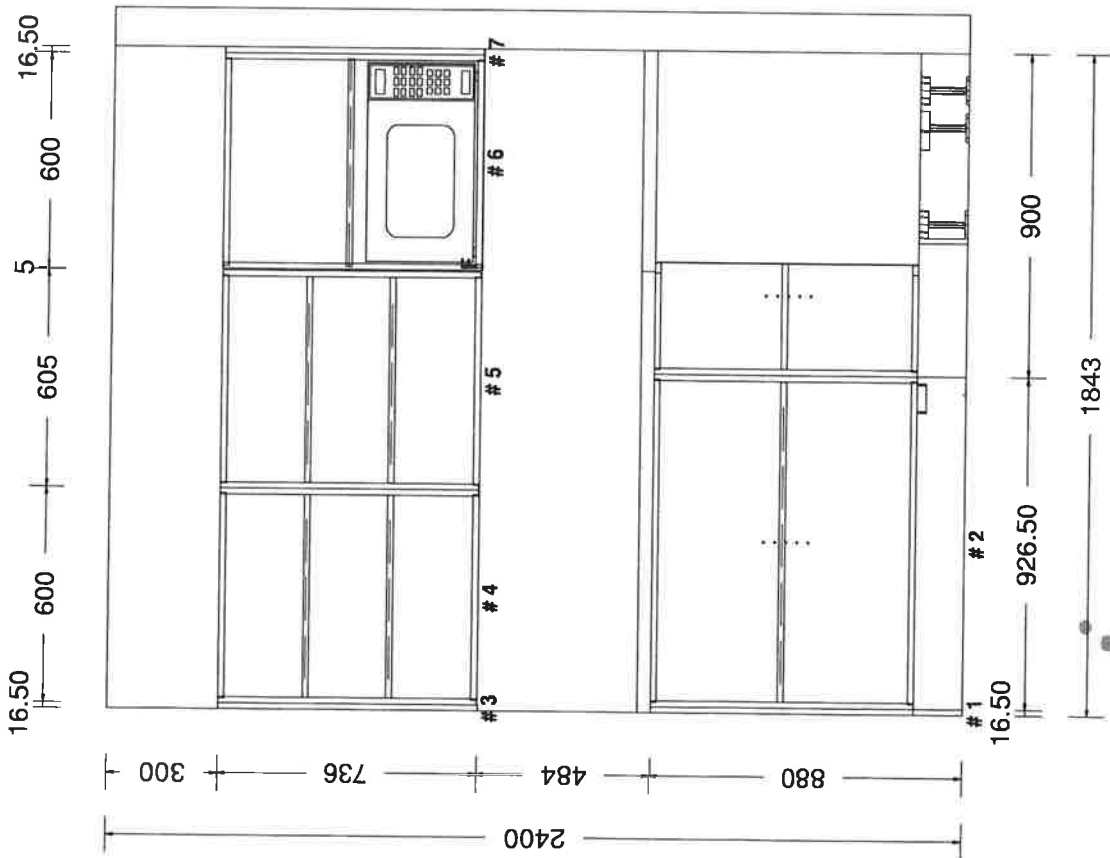

Job PROTEA RIGHT

Printed on: 30/04/18

Drawn by:

V 8

sales@kitchencontours.co.nz

379 wicksteed street, wangamui 4500 • p. 06 345 1840 • f. 06 345 1841

Job PROTEA RIGHT
Printed on: 30/04/18
Drawn by: V 8

Job PROTEA RIGHT
 Printed on: 30/04/18
 Drawn by: V 8