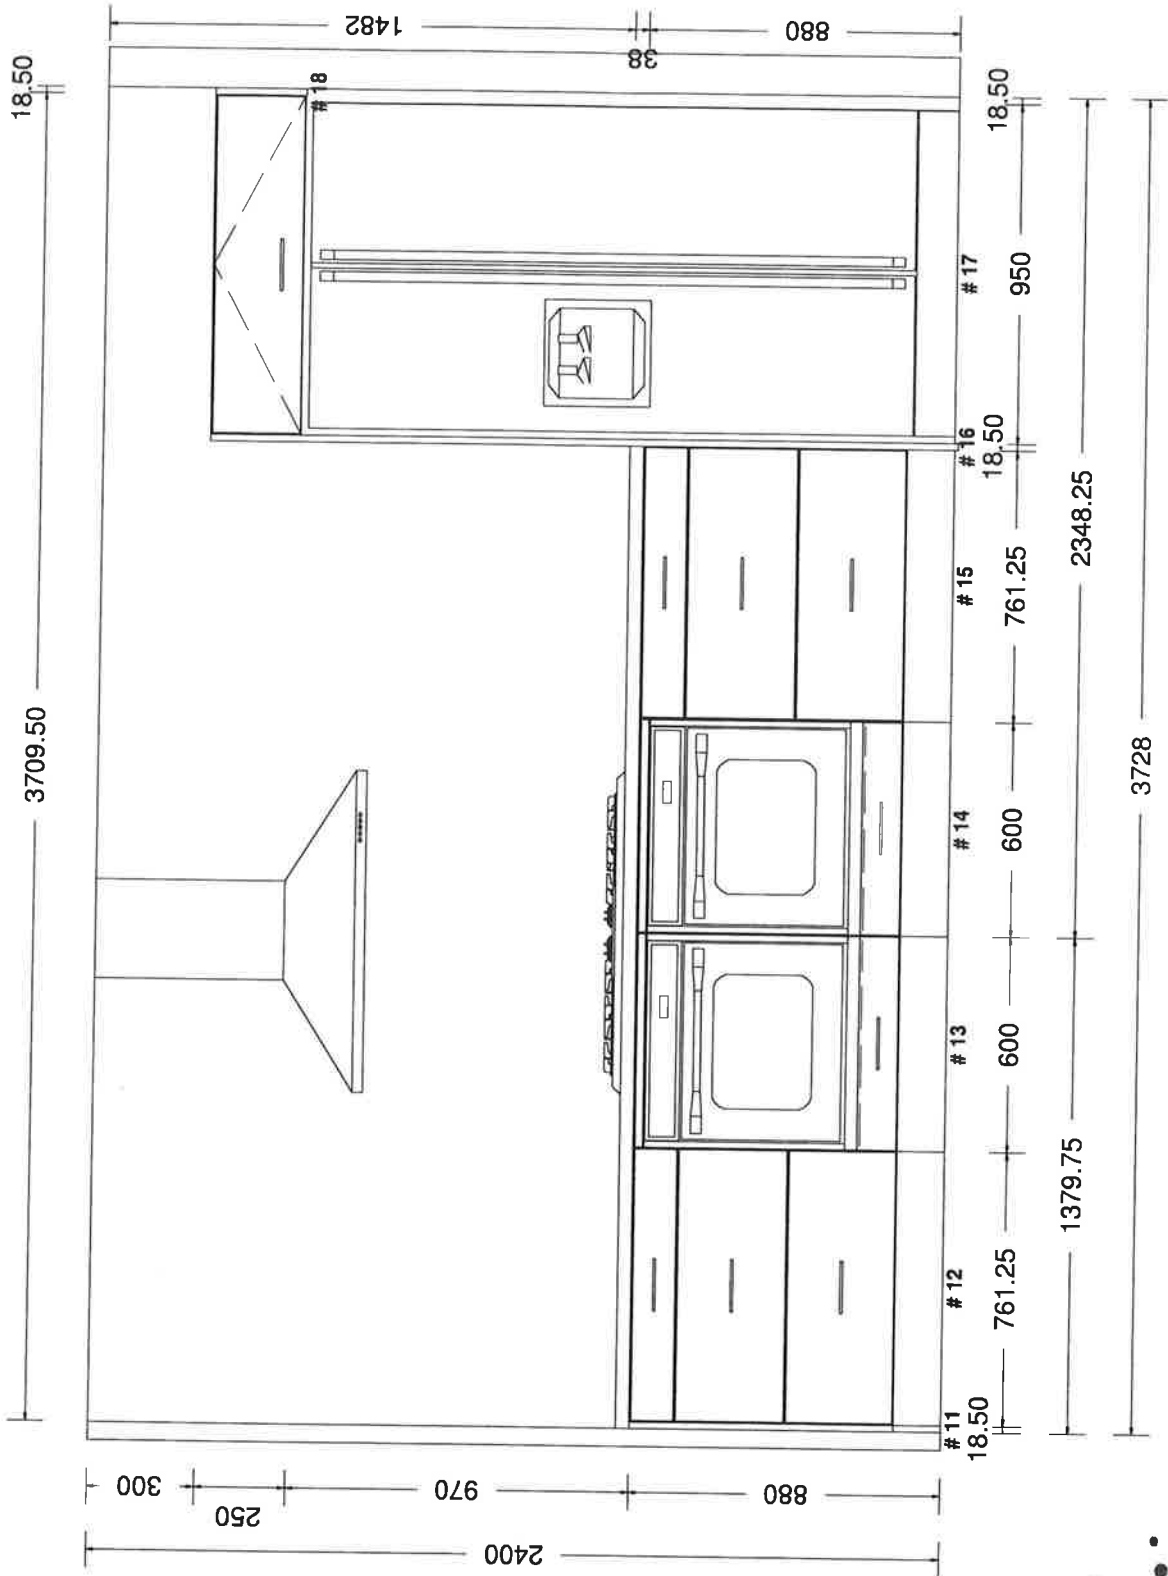

Job PROTEA RIGHT

Printed on: 30/04/18

Drawn by:

V 8

sales@kitchencontours.co.nz

379 wicksteed street, wangamui 4500 • p. 06 345 1840 • f. 06 345 1841

Job PROTEA RIGHT
Printed on: 30/04/18
Drawn by: V 8

Job PROTEA RIGHT
 Printed on: 30/04/18
 Drawn by: V 8