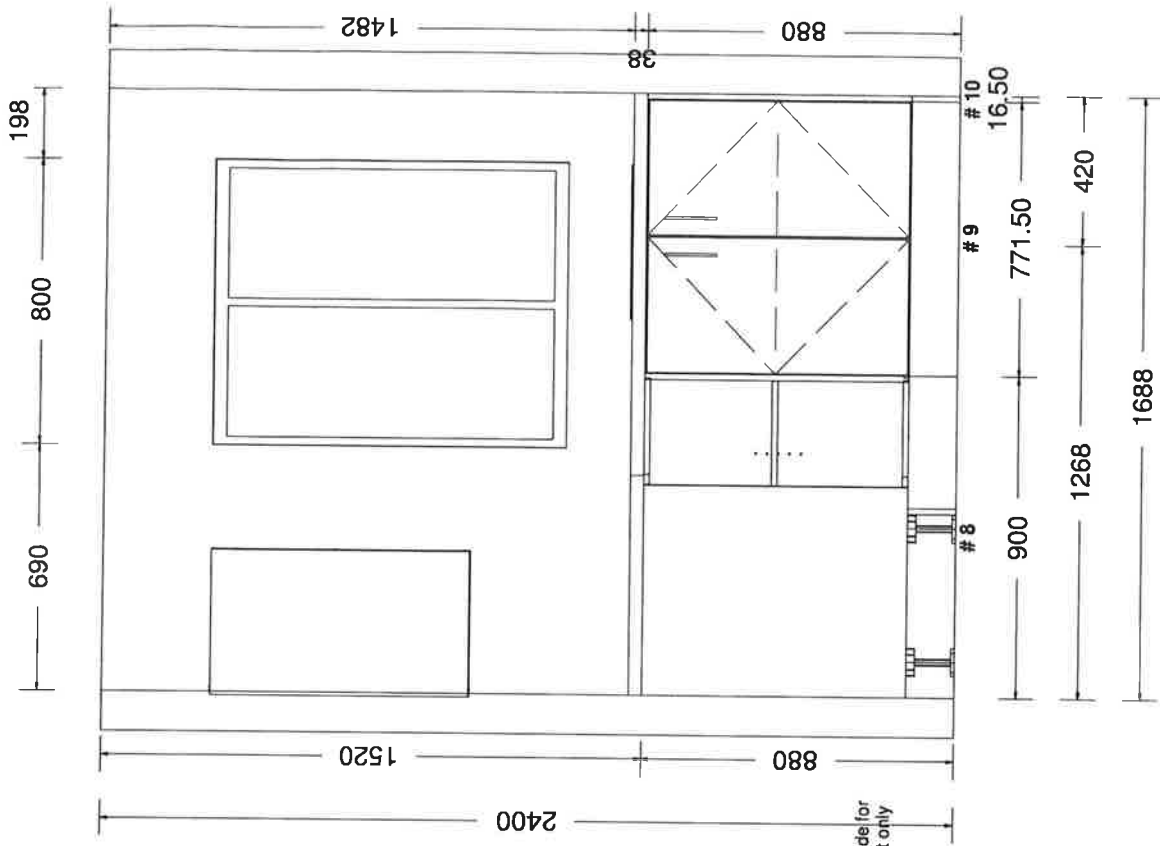

sales@kitchencontours.co.nz

379 wicksteed street, wangamui 4500 • p. 06 345 1840 • f. 06 345 1841

Job PROTEA RIGHT
Printed on: 30/04/18
Drawn by: V 8