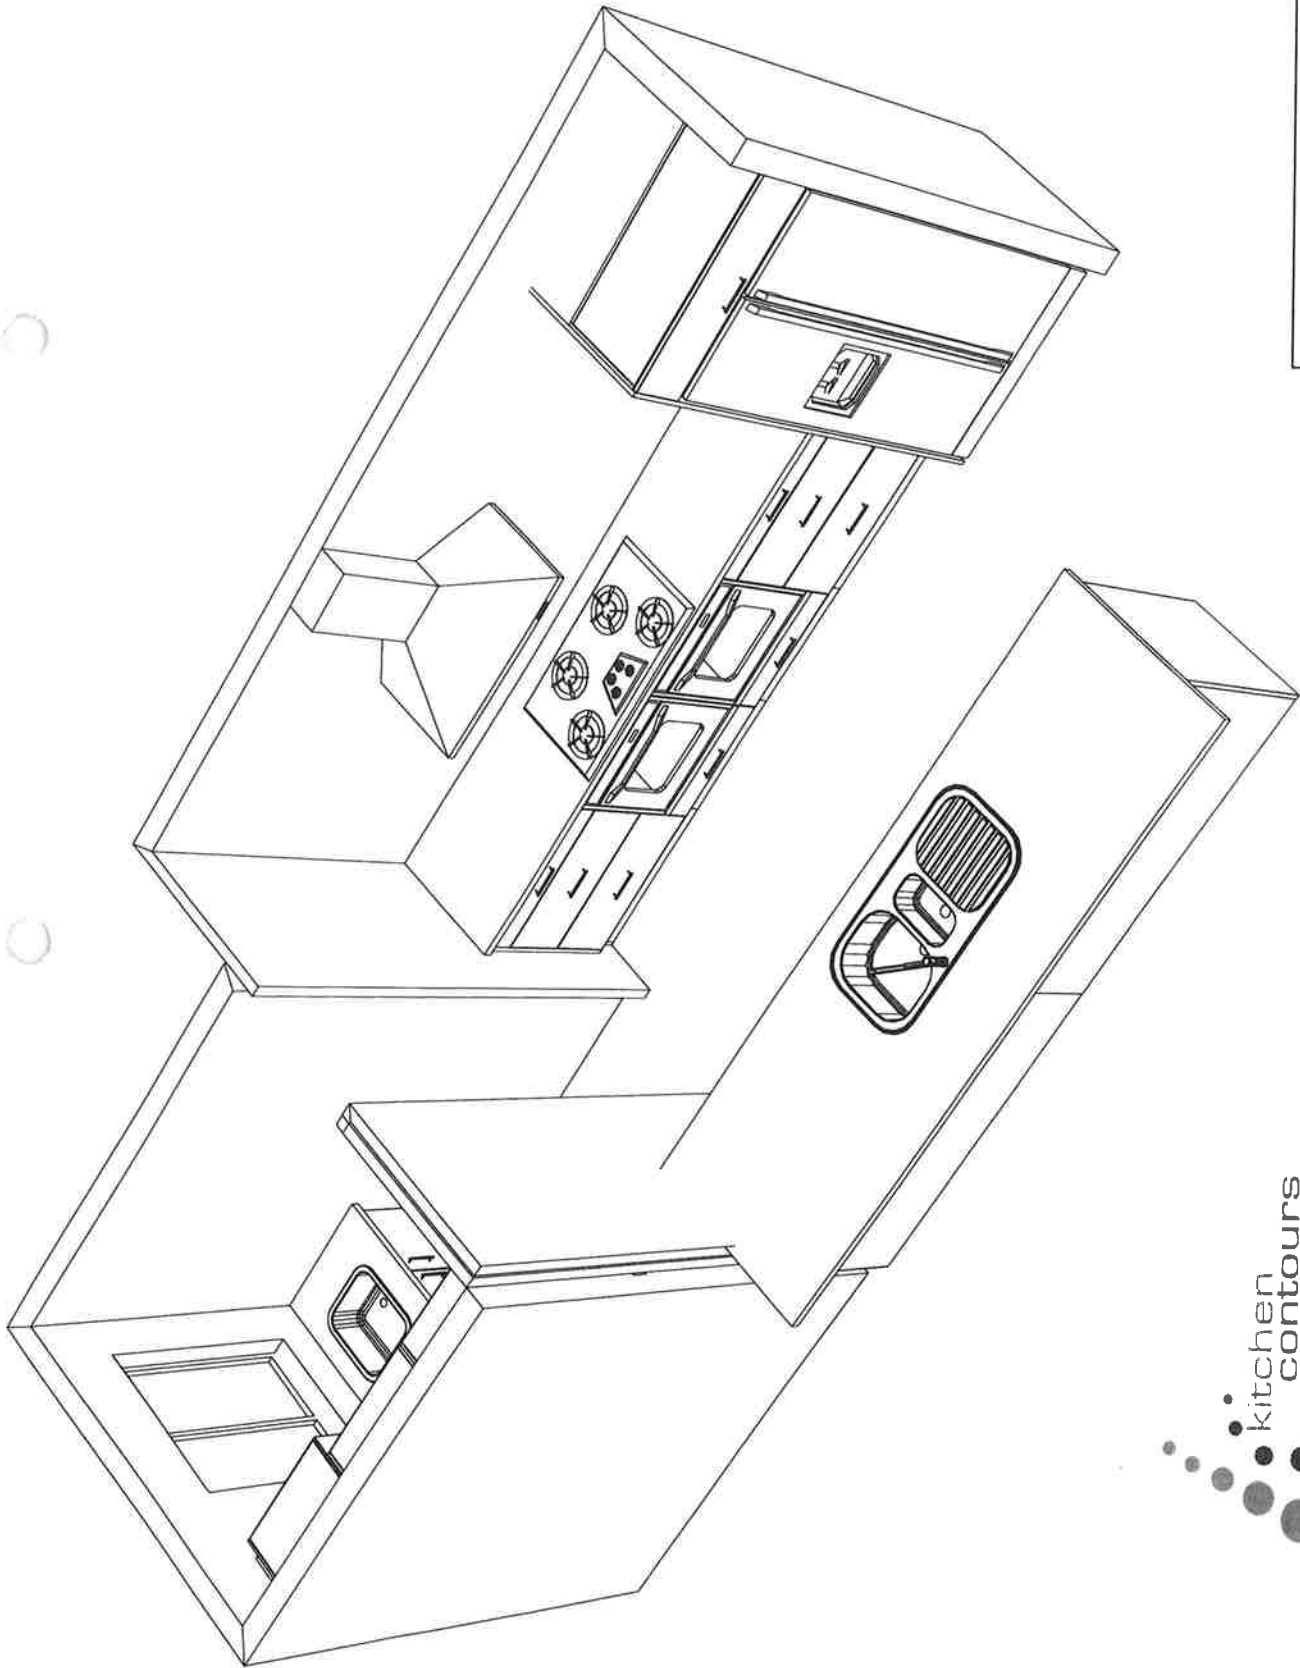

Job PROTEA RIGHT

Printed on: 30/04/18

Drawn by:

V 8

kitchen
contours

sales@kitchencontours.co.nz

379 vicksteed street, wanganui 4500 • p. 06 345 1840 • f. 06 345 1841