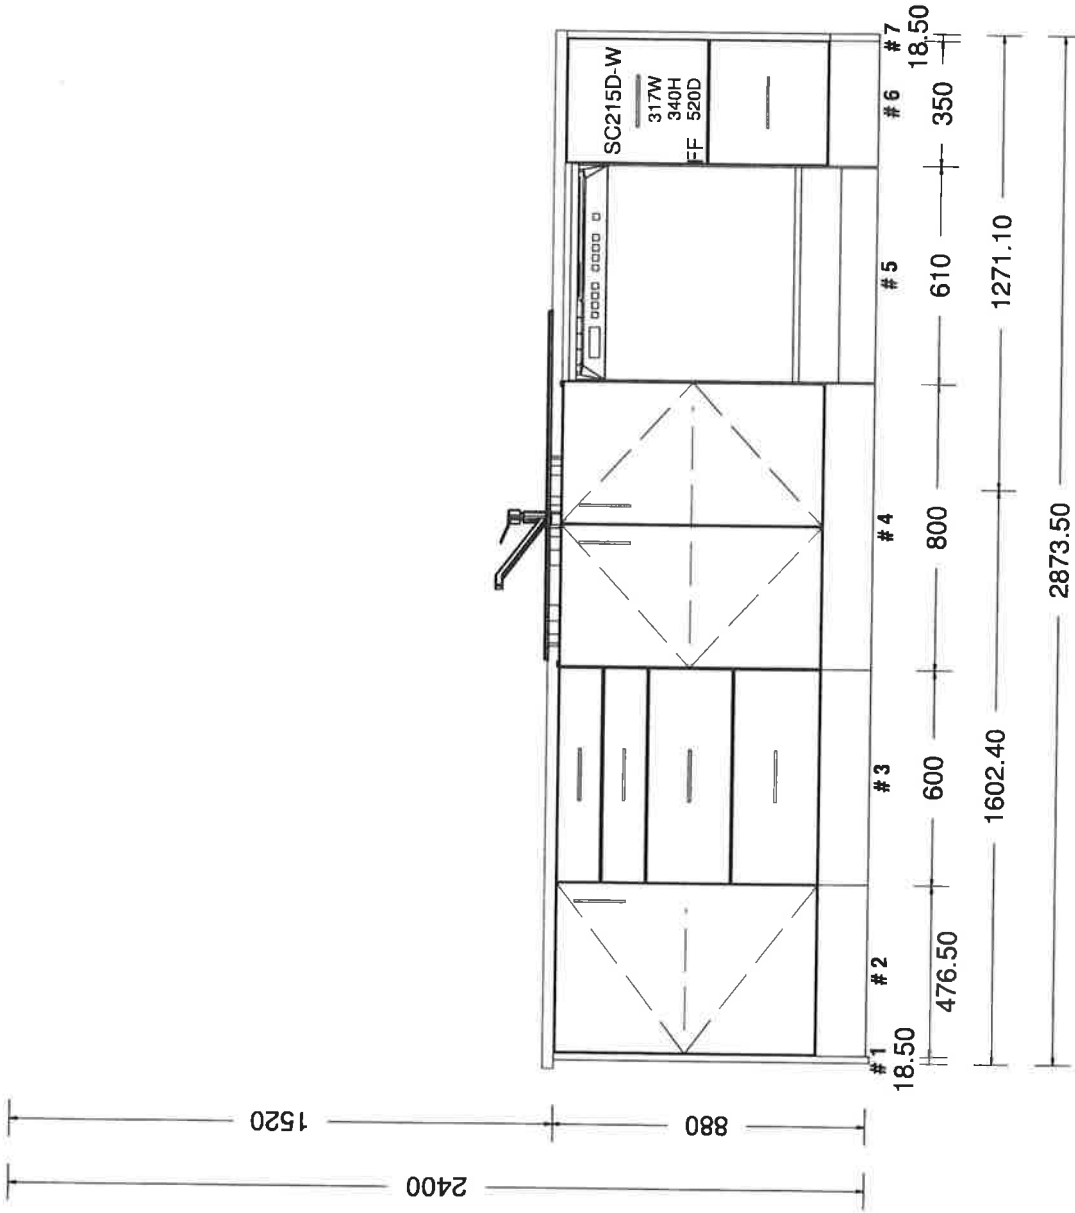

sales@kitchencontours.co.nz

379 wicksteed street, wanganui 4500 • p. 06 345 1840 • f. 06 345 1841

Job PROTEA RIGHT

Printed on: 30/04/18

Drawn by:

V 8