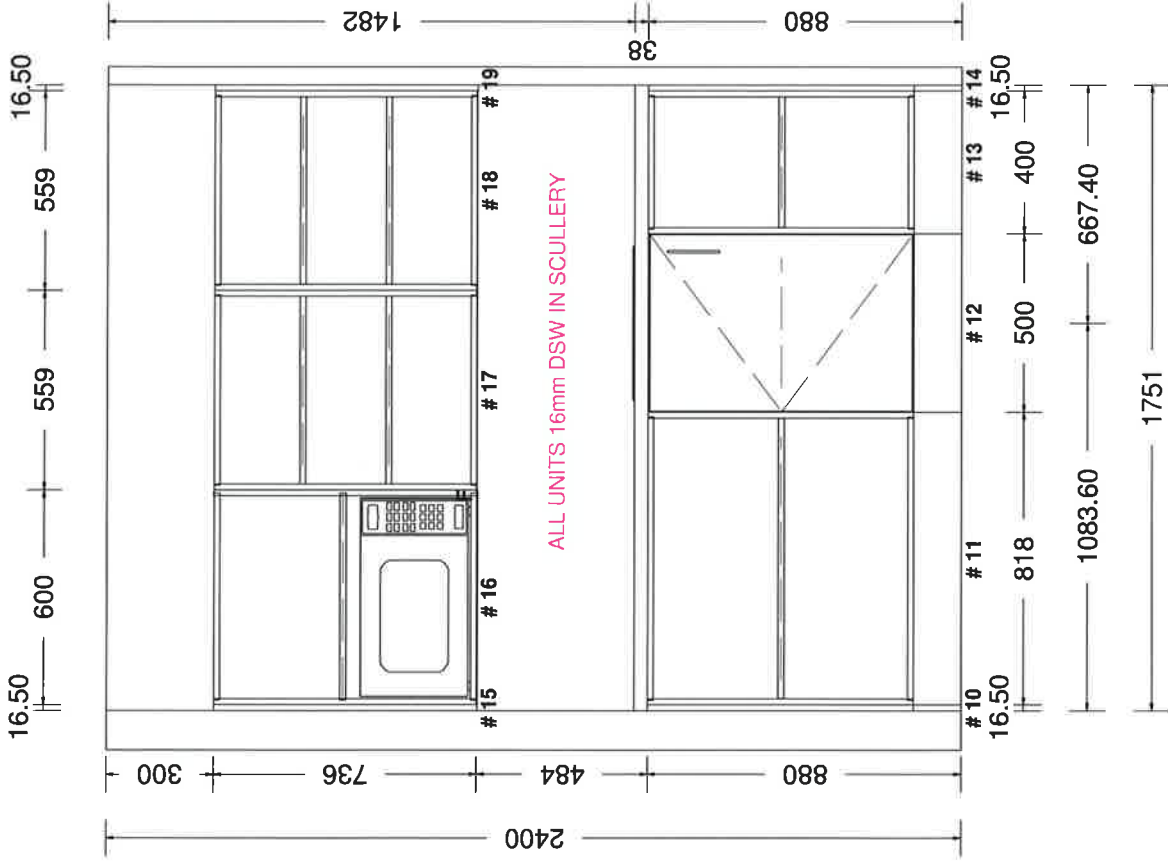

<b>#2 LOT 345 STONY HILL</b>	
Printed on: 15/08/18	V 8
Drawn by: TOM	

sales@kitchencontours.co.nz

379 wicksleed street, wanganui 4500 • p. 06 345 1840 • f. 06 345 1841

#2 LOT 345 STONY HILL
Printed on: 15/08/18
Drawn by: TOM
V 8