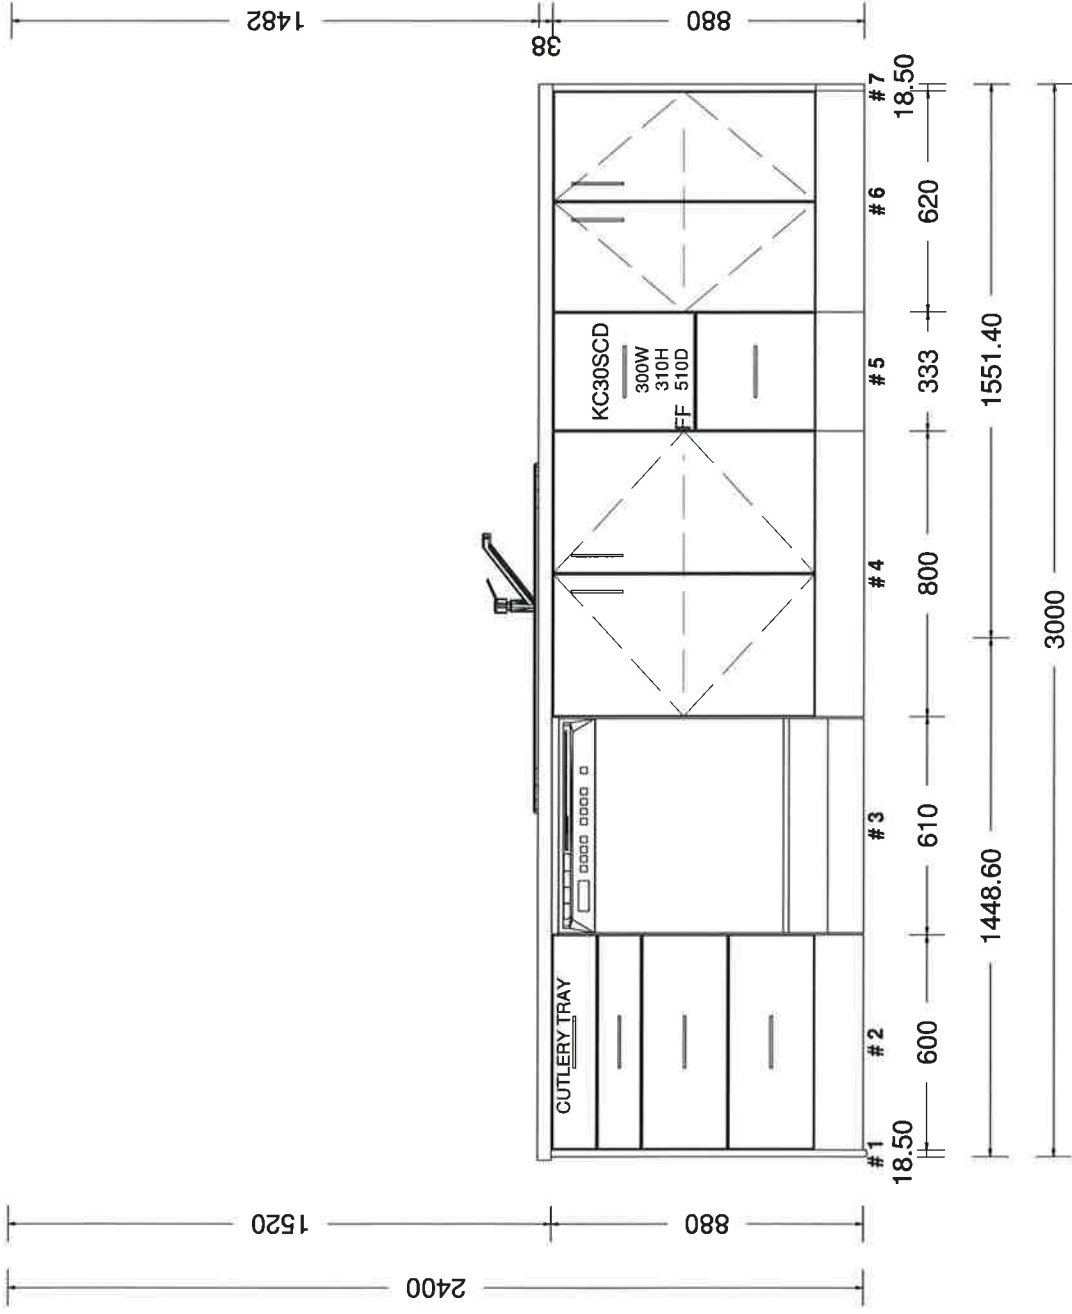

#2 LOT 345 STONY HILL  
 Printed on: 15/08/18  
 Drawn by: TOM  
 V 8

sales@kitchencounters.co.nz

379 Wicksteed street, Wanganui 4500 • P. 06 345 1840 • F. 06 345 1841

sales@kitchencontours.co.nz

379 wicksteed street, wanganui 4500 • p. 06 345 1840 • f. 06 345 1841

<b>#2 LOT 345 STONY HILL</b>	
Printed on: 15/08/18	V 8
Drawn by: TOM	

sales@kitchencontours.co.nz

379 wicksleed street, wanganui 4500 • p. 06 345 1840 • f. 06 345 1841

#2 LOT 345 STONY HILL
Printed on: 15/08/18
Drawn by: TOM
V 8