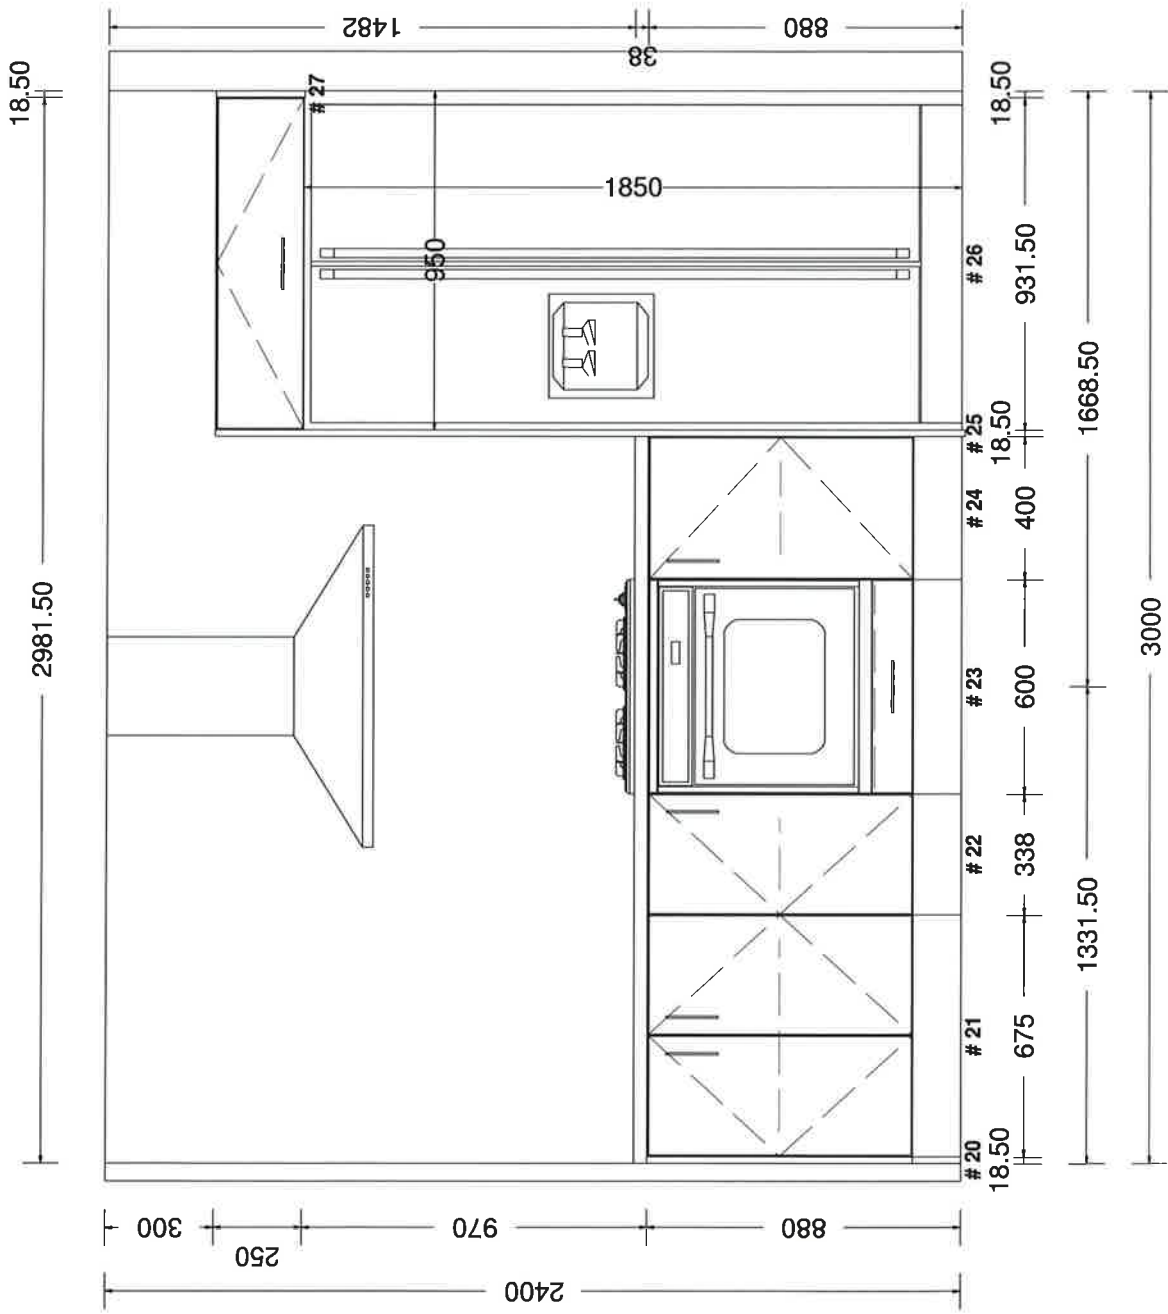

<b>#2 LOT 345 STONY HILL</b>	
Printed on: 15/08/18	V 8
Drawn by: TOM	

sales@kitchencontours.co.nz

379 wicksleed street, wanganui 4500 • p. 06 345 1840 • f. 06 345 1841

#2 LOT 345 STONY HILL
Printed on: 15/08/18
Drawn by: TOM
V 8