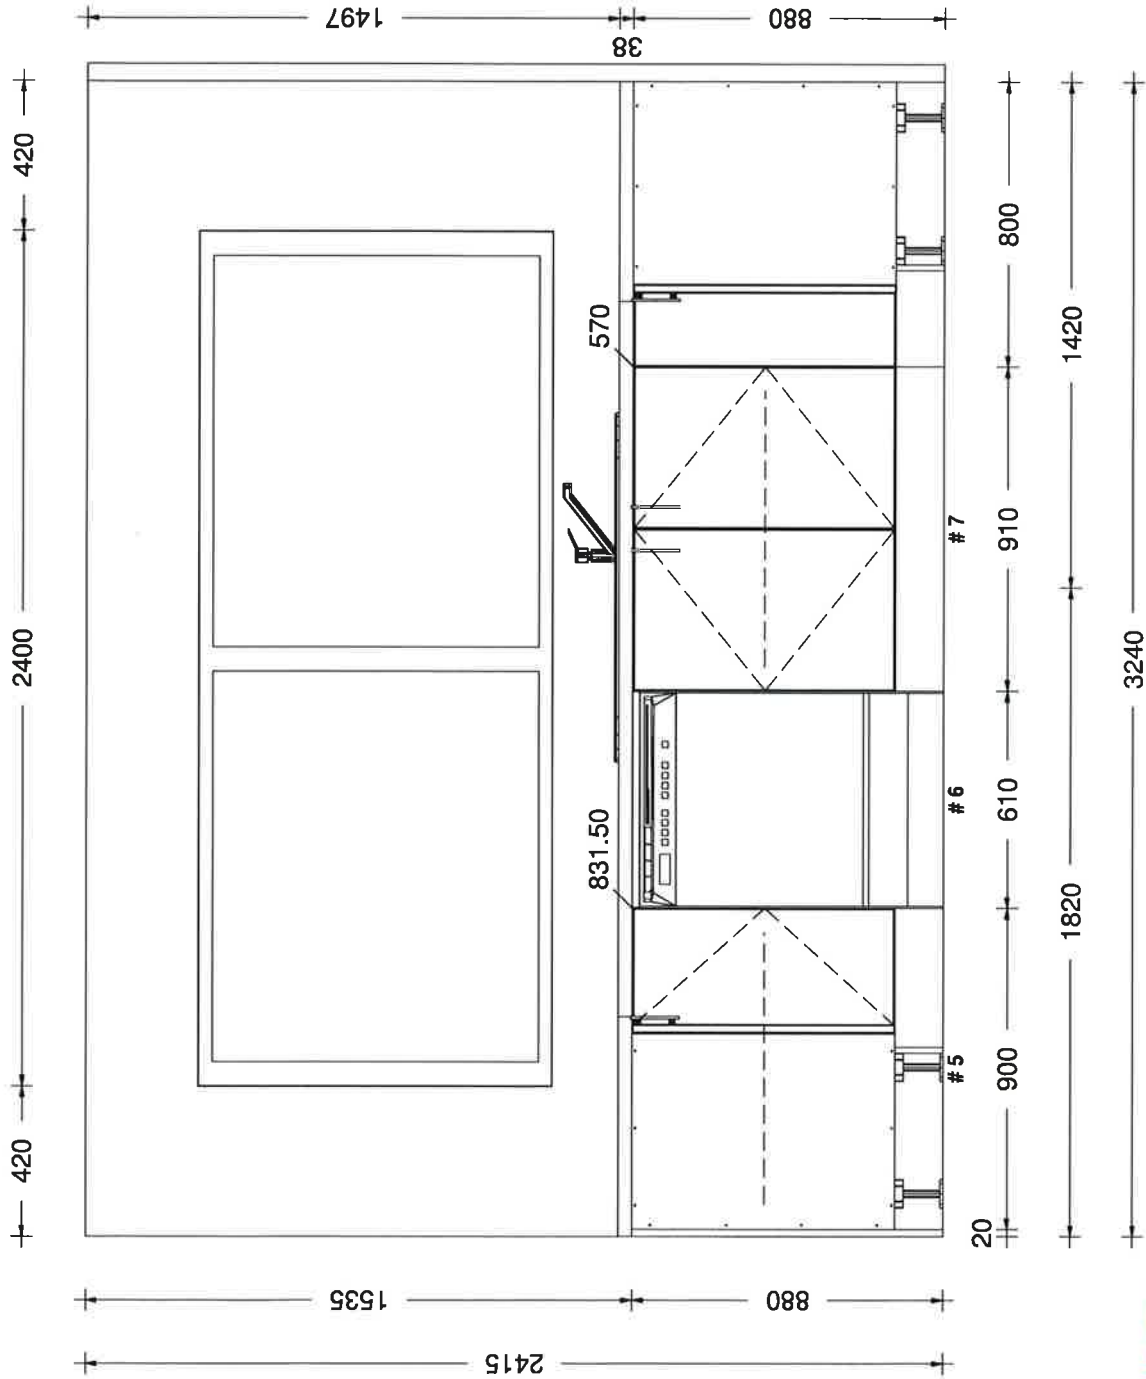

#1 LOT 368 TRELAWNY TCE 31
Printed on: 20/12/17
Drawn by: ERICH
V 10