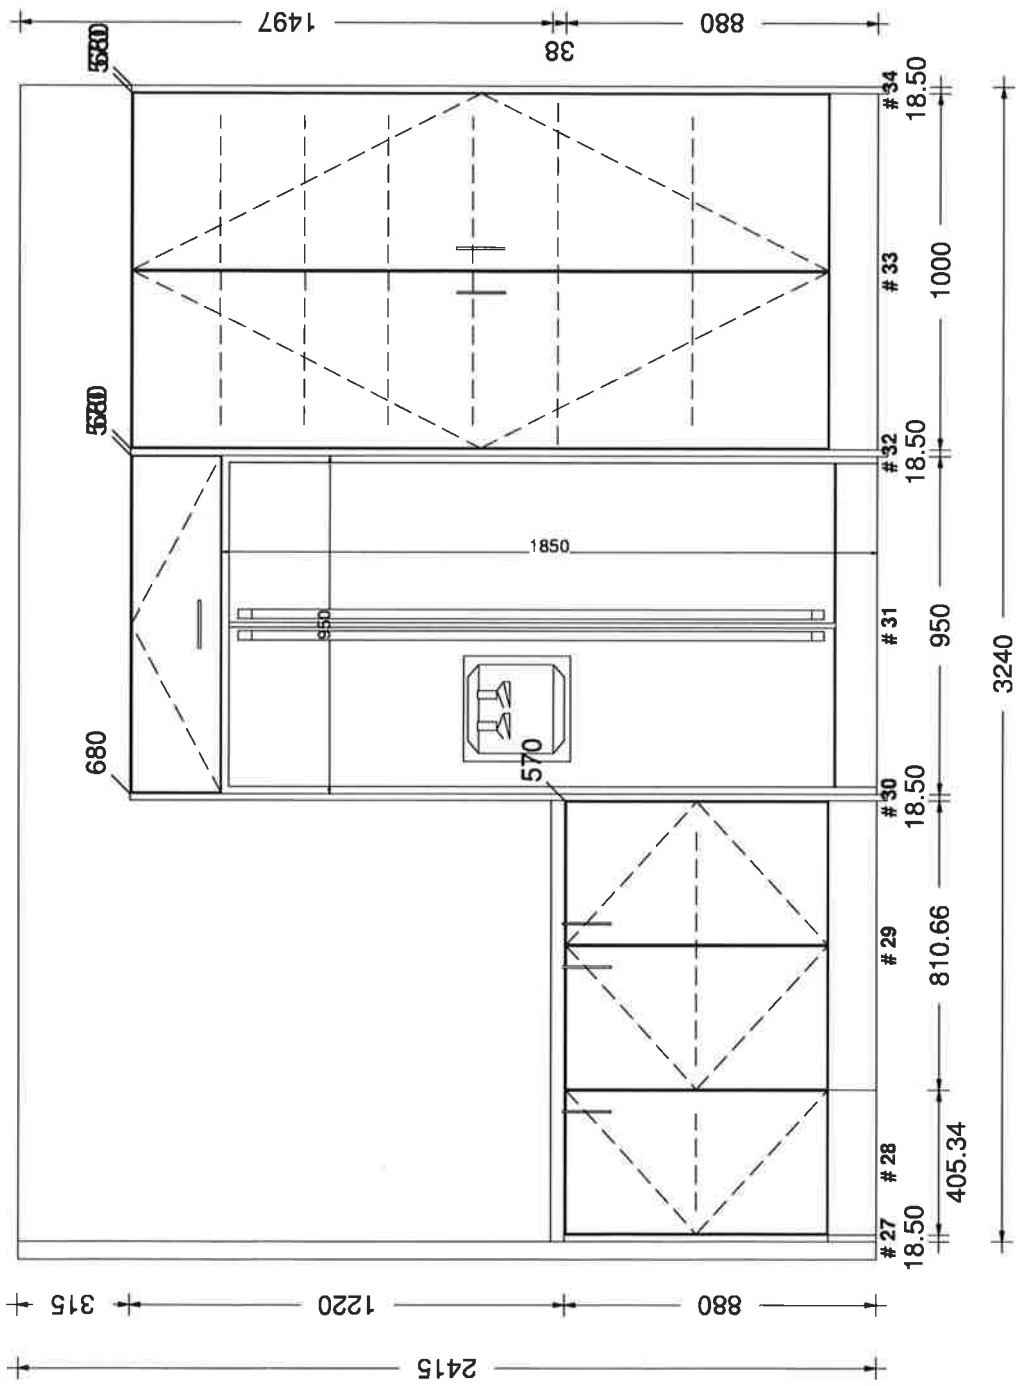

#1 LOT 368 TRELAWNY TCE 31
Printed on: 20/12/17
Drawn by: ERICH
v 10