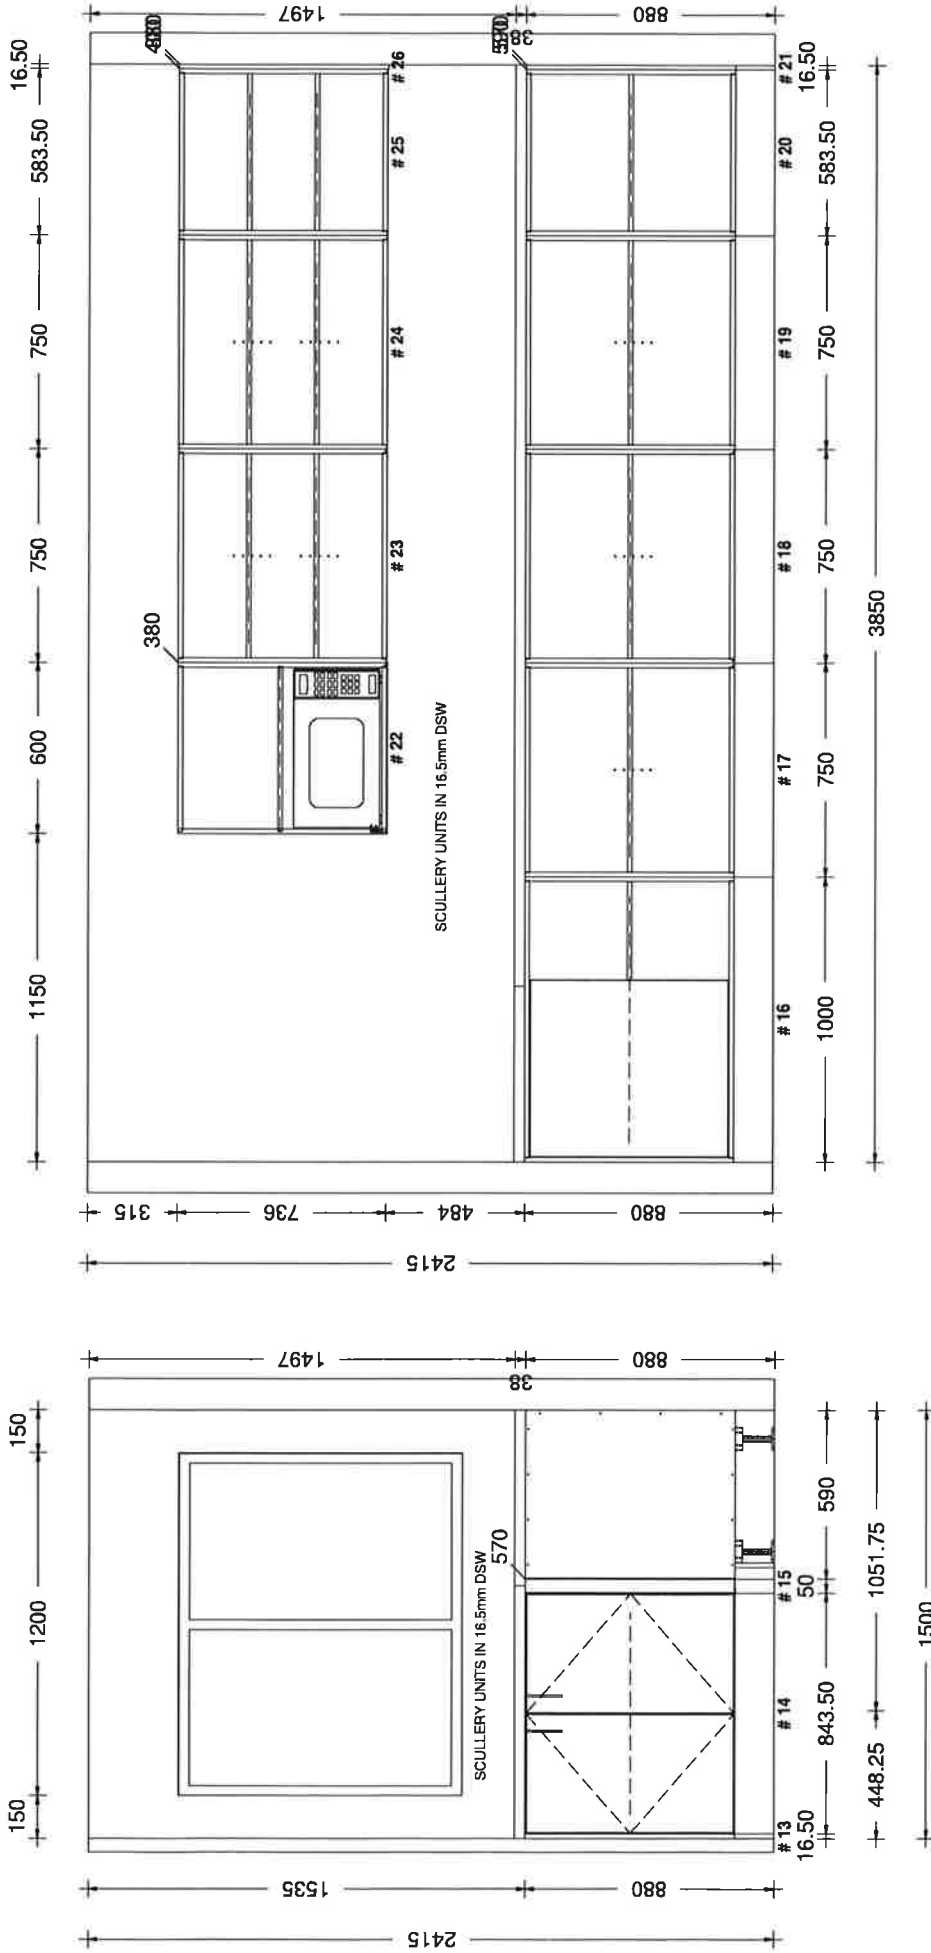

#1 LOT 368 TRELAWNY TCE 31
Printed on: 20/12/17
Drawn by: ERICH
V 10