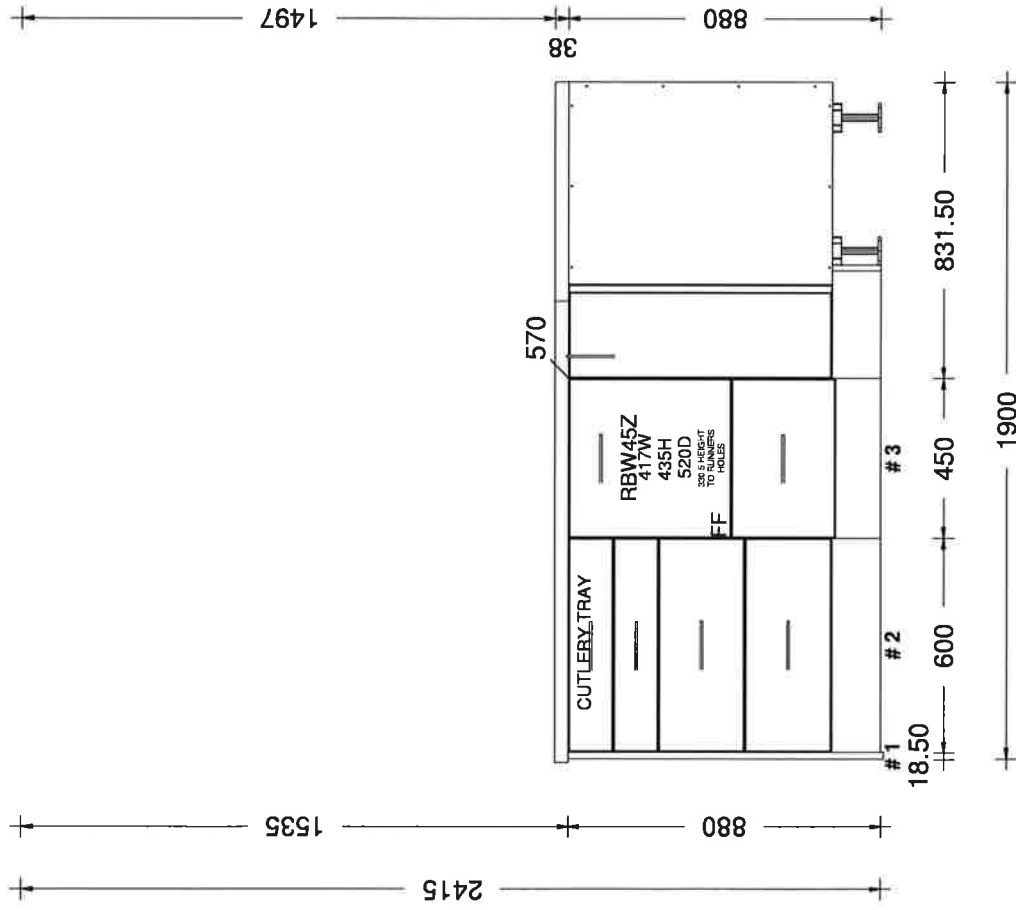

#1 LOT 368 TRELAWNY TCE 31
 Printed on: 20/12/17
 Drawn by: ERICH
 v 10

sales@kitchencontours.co.nz

379 wicksteed street, wanganui 4500 • P. 06 345 1840 • F. 06 345 1841

#1 LOT 368 TRELAWNY TCE 31
 Printed on: 20/12/17
 Drawn by: ERICH
 V 10