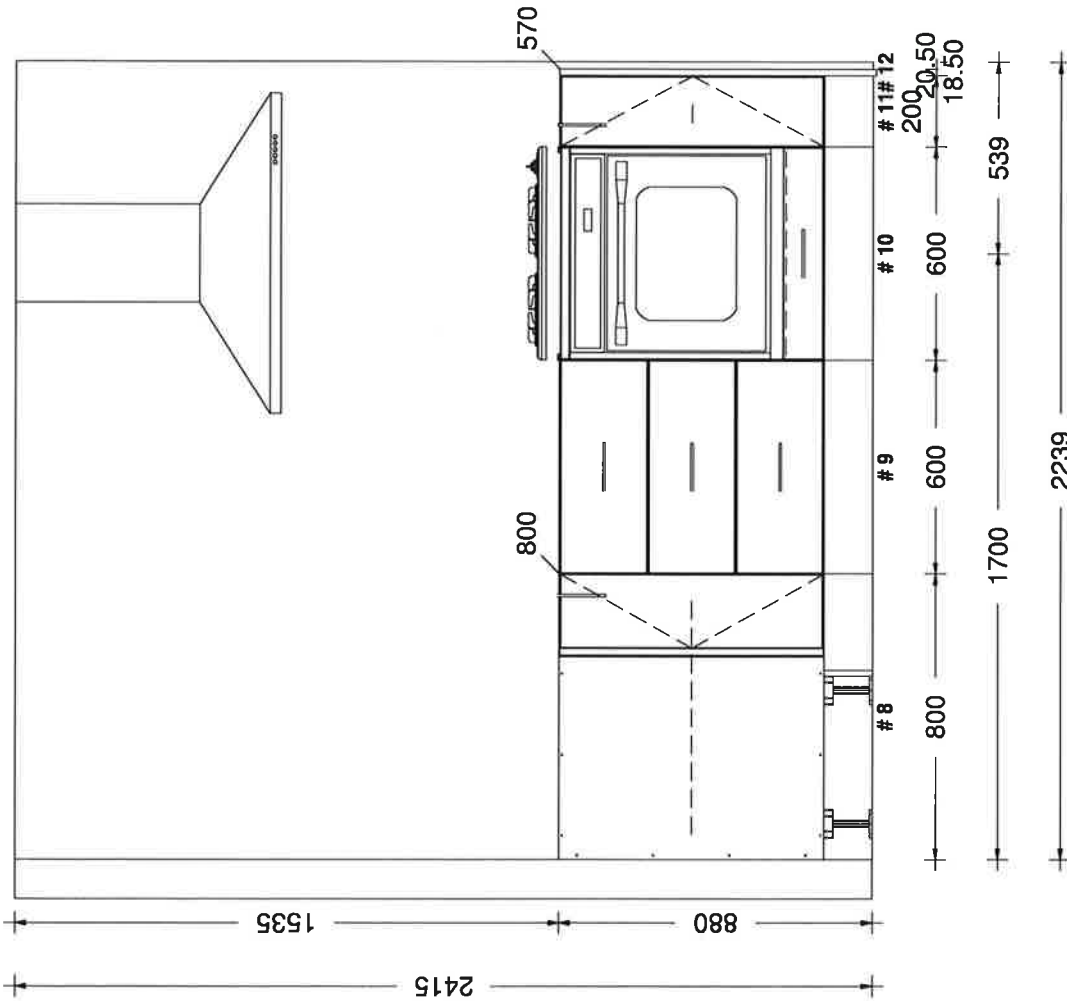

sales@kitchencontours.co.nz

379 wicksteed street, wanganui 4500 • p. 06 345 1840 • f. 06 345 1841

#1 LOT 368 TRELAWNY TCE 31	
Printed on: 20/12/17	
Drawn by: ERICH	V 10