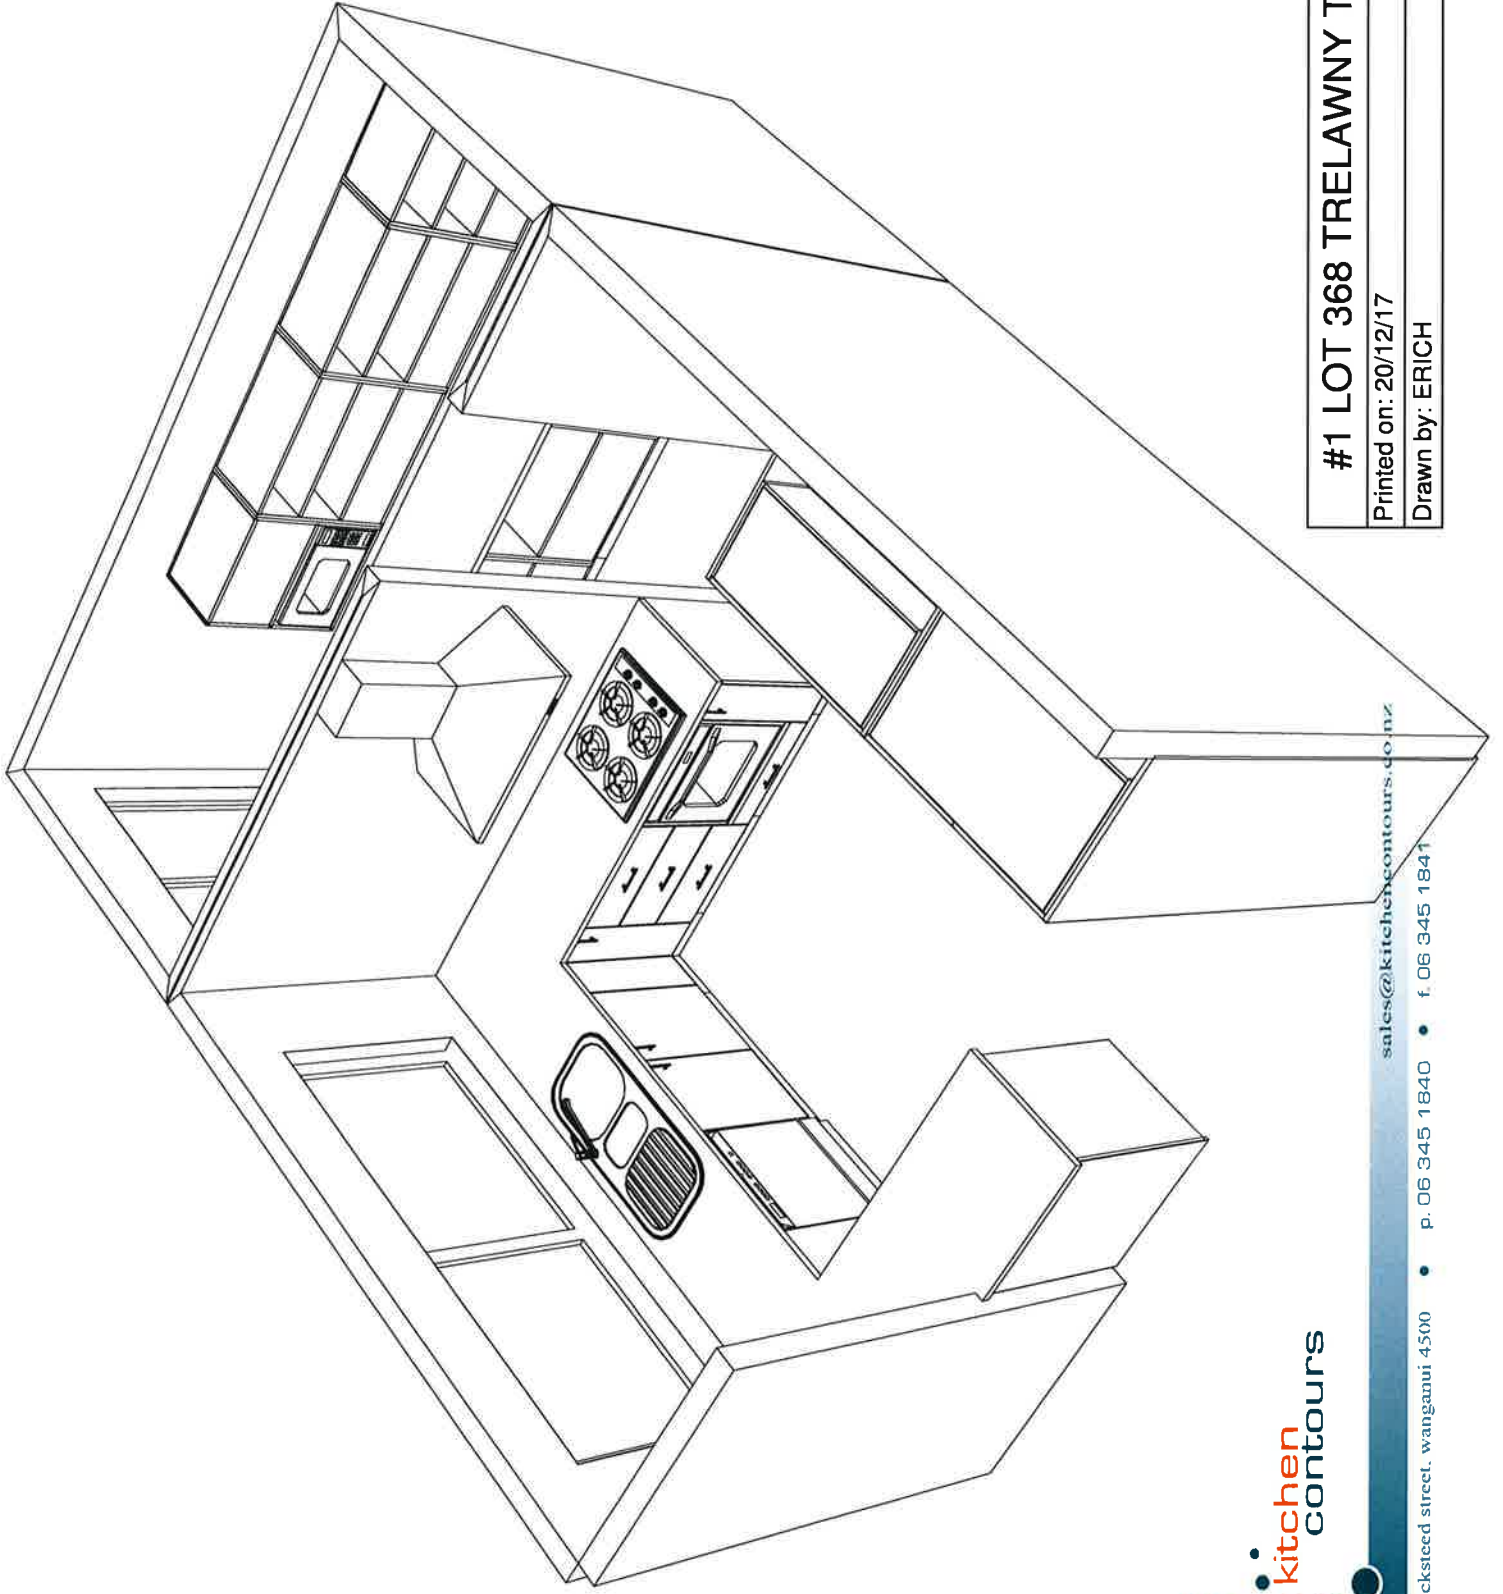

#1 LOT 368 TRELAWNY TCE 31

Printed on: 20/12/17

Drawn by: ERICH

V 10

sales@kitchencontours.co.nz

379 wicksteed street, wanganui 4500 • p. 06 345 1840 • f. 06 345 1841