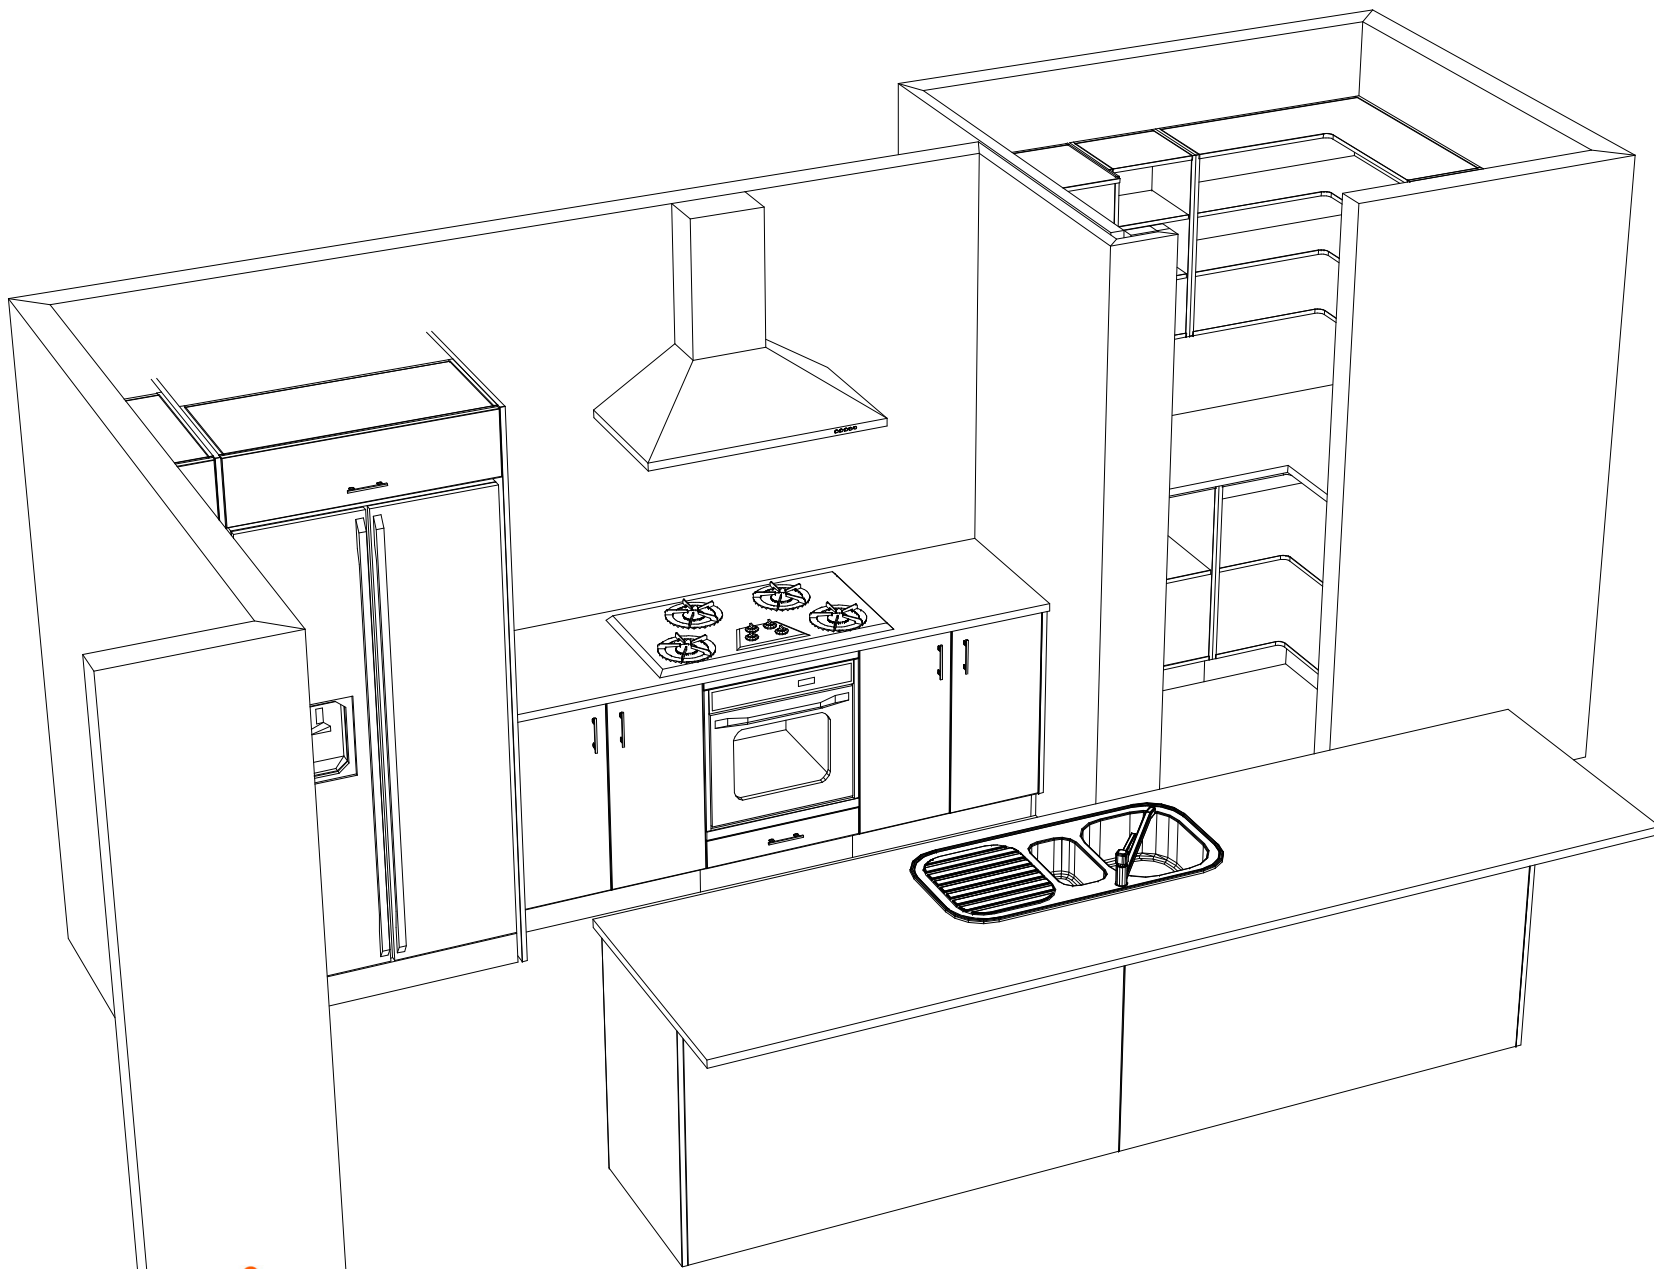

sales@kitchencontours.co.nz

379 wicksteed street, wanganui 4500 • p. 06 345 1840 • f. 06 345 1841

LOT 66 MELKSHAM

Printed on: 07/05/19

Drawn by:

v 11