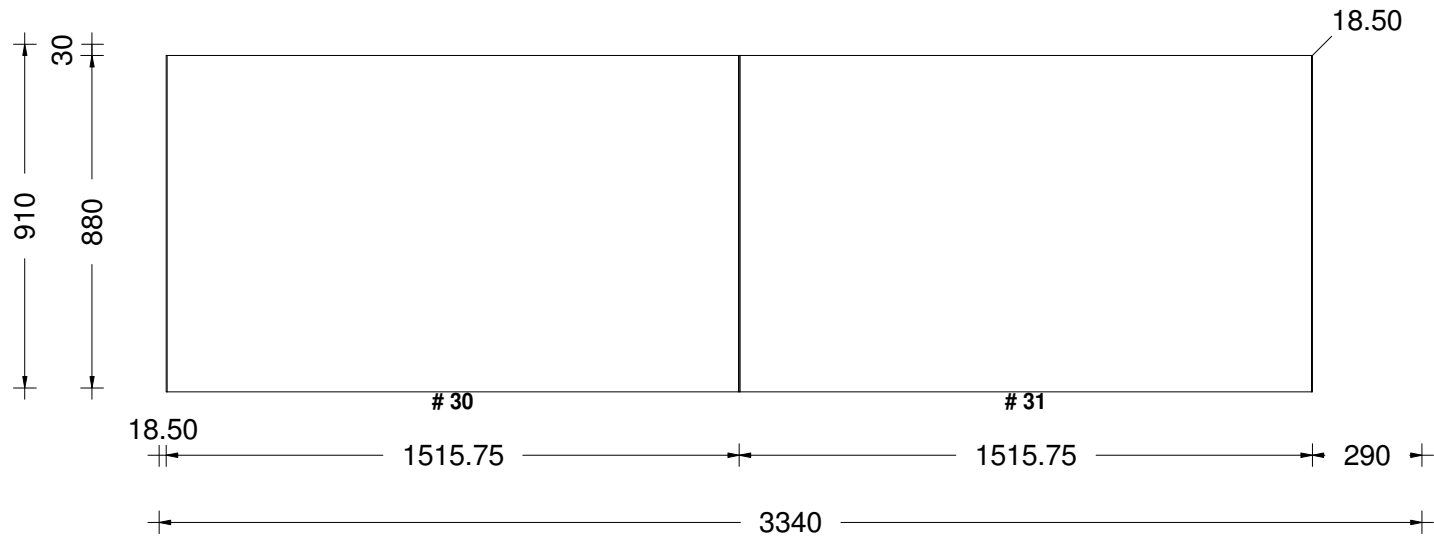

LOT 66 MELKSHAM	
Printed on: 07/05/19	
Drawn by:	v 11

kitchen
contours

sales@kitchencontours.co.nz

379 wicksteed street, wanganui 4500 • p. 06 345 1840 • f. 06 345 1841

LOT 66 MELKSHAM

Printed on: 07/05/19