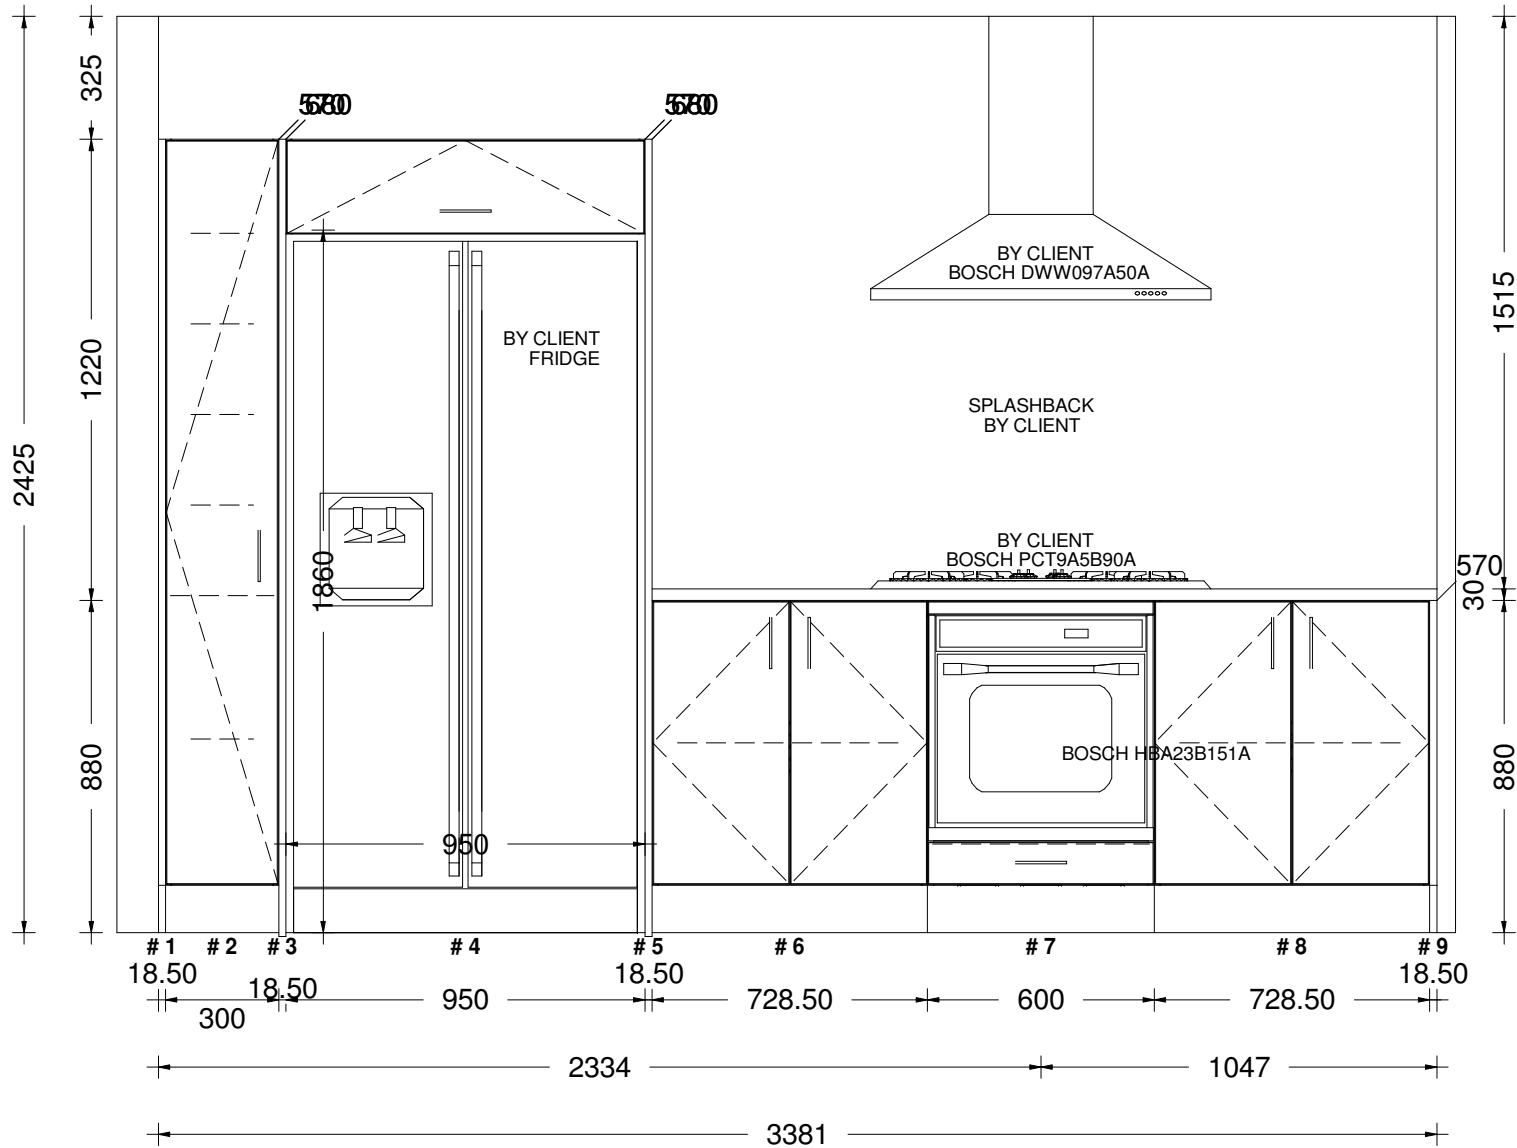

CHECK FINAL POSITION OF ISLAND WITH CLIENT ON SITE

LOT 66 MELKSHAM	
Printed on: 07/05/19	
Drawn by:	v 11

sales@kitchencontours.co.nz

379 wicksteed street, wanganui 4500 • p. 06 345 1840 • f. 06 345 1841

LOT 66 MELKSHAM	
Printed on: 07/05/19	
Drawn by:	v 11