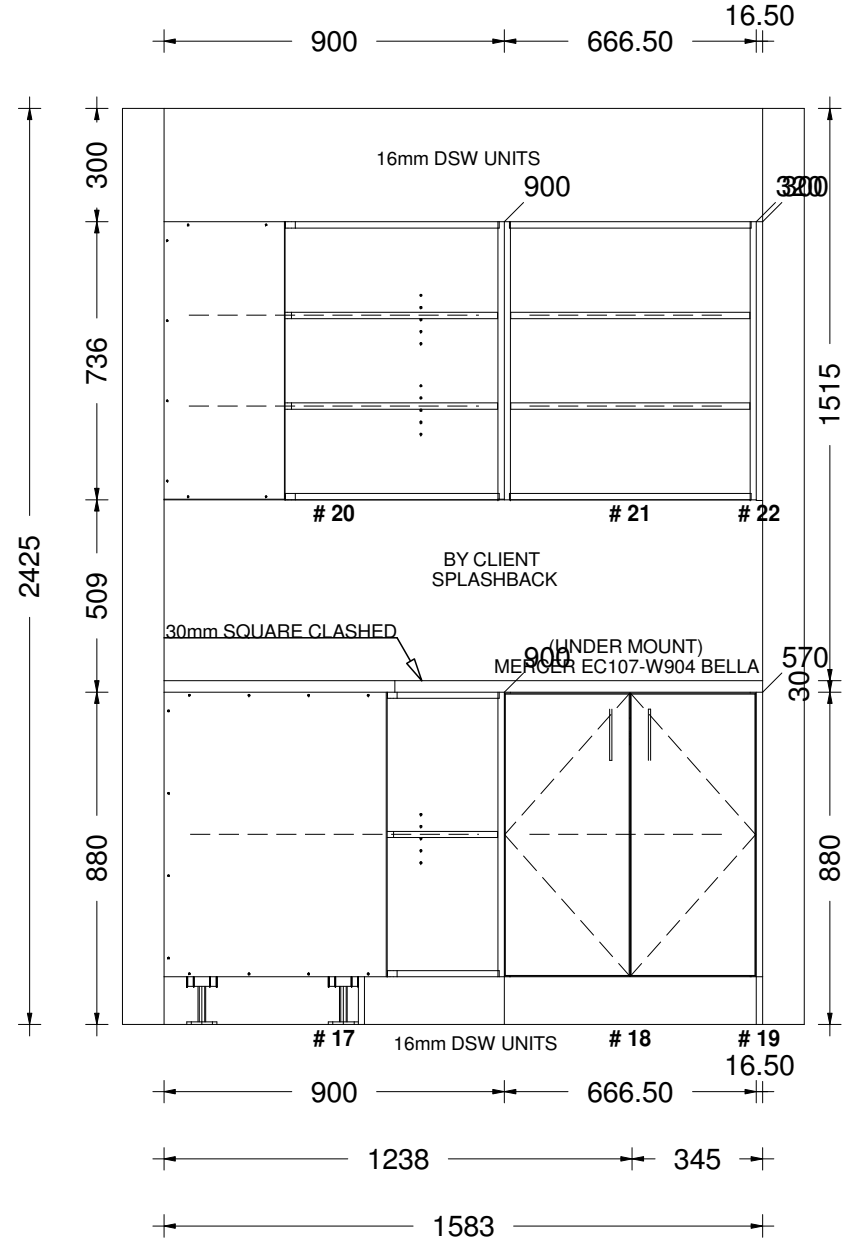

CHECK FINAL POSITION OF ISLAND WITH CLIENT ON SITE

LOT 66 MELKSHAM	
Printed on: 07/05/19	
Drawn by:	v 11

sales@kitchencontours.co.nz

379 wicksteed street, wanganui 4500 • p. 06 345 1840 • f. 06 345 1841

LOT 66 MELKSHAM	
Printed on: 07/05/19	
Drawn by:	v 11

LOT 66 MELKSHAM	
Printed on: 07/05/19	
Drawn by:	v 11

kitchen
contours

sales@kitchencontours.co.nz

379 wicksteed street, wanganui 4500 • p. 06 345 1840 • f. 06 345 1841

LOT 66 MELKSHAM

Printed on: 07/05/19