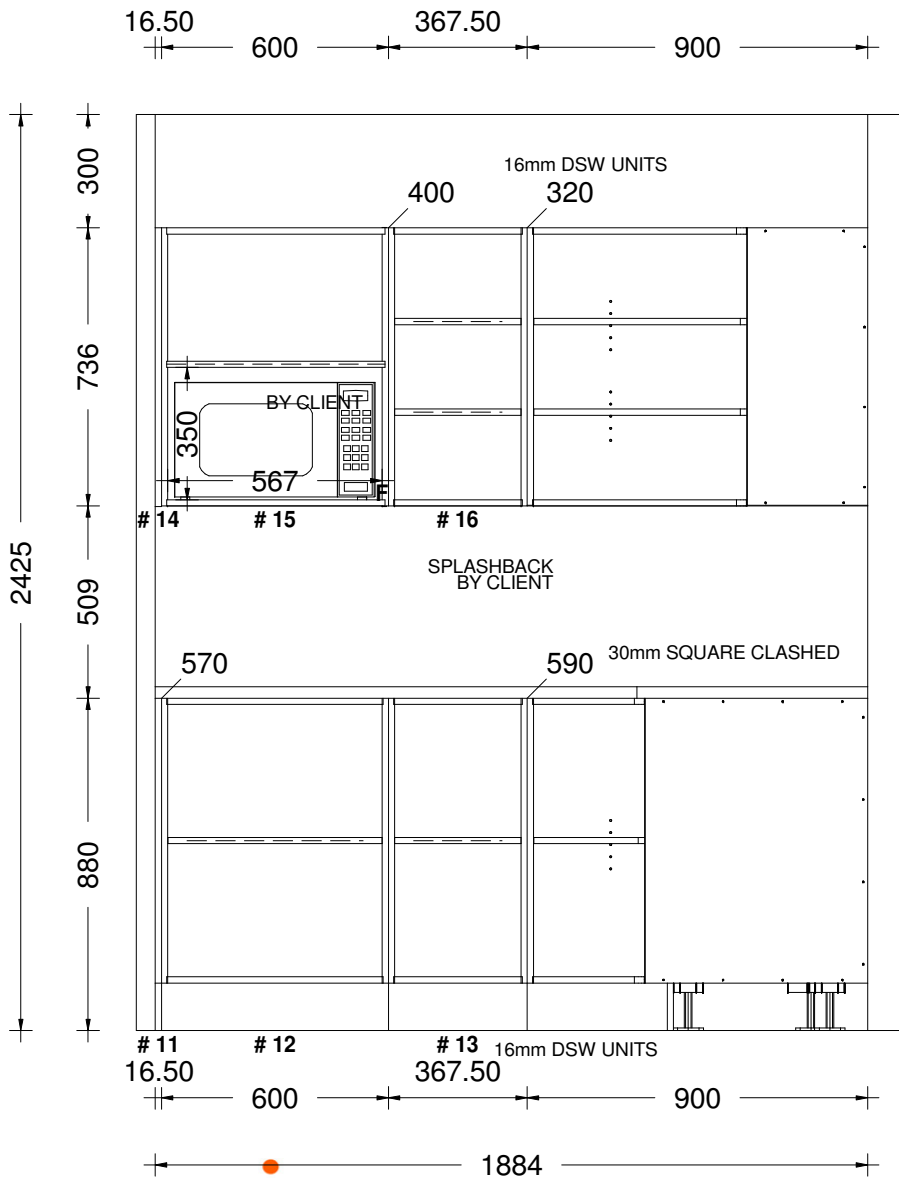

CHECK FINAL POSITION OF ISLAND WITH CLIENT ON SITE

LOT 66 MELKSHAM	
Printed on: 07/05/19	
Drawn by:	v 11

sales@kitchencontours.co.nz

379 wicksteed street, wanganui 4500 • p. 06 345 1840 • f. 06 345 1841

LOT 66 MELKSHAM	
Printed on: 07/05/19	
Drawn by:	v 11