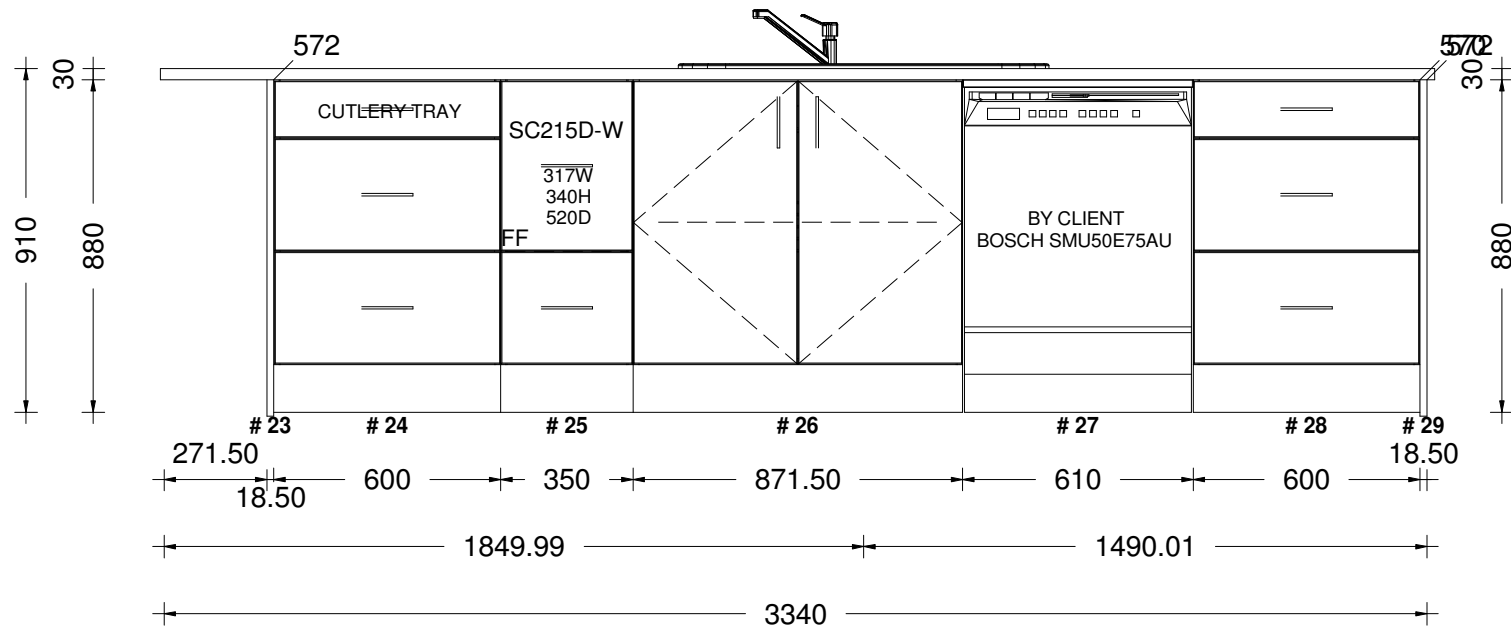

sales@kitchencontours.co.nz

379 wicksteed street, wanganui 4500 • p. 06 345 1840 • f. 06 345 1841

LOT 66 MELKSHAM	
Printed on: 07/05/19	
Drawn by:	v 11