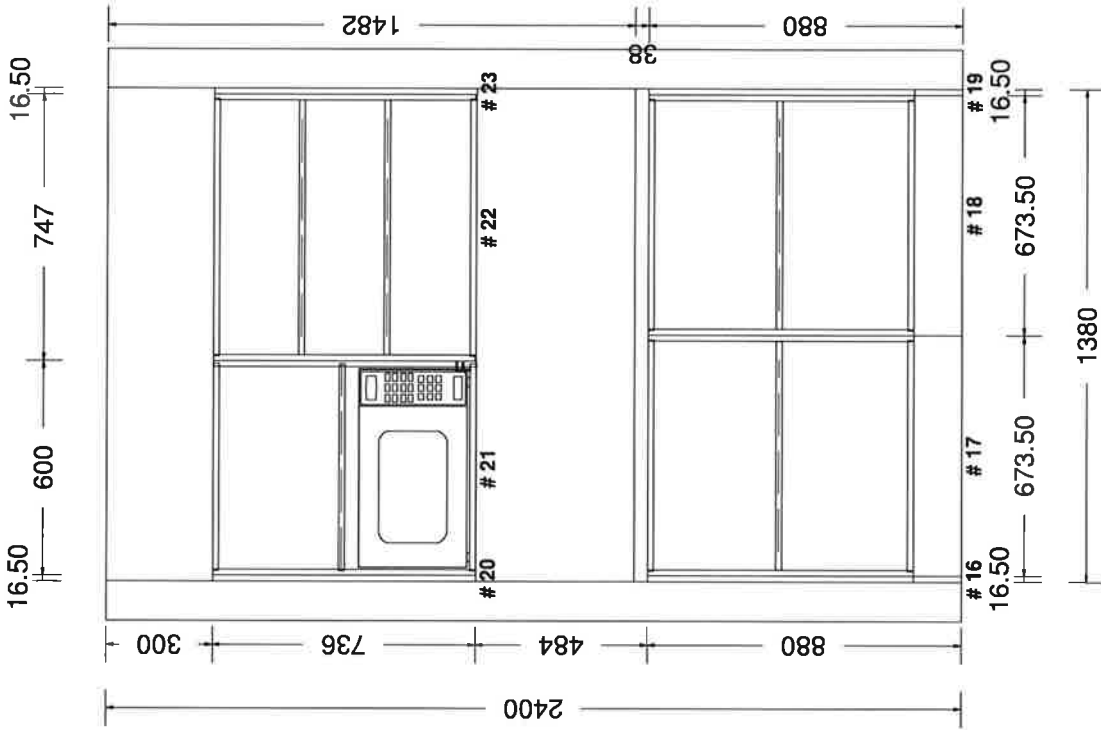

#2 LOT 841 ROCHDALE	
Printed on: 01/03/18	
Dr	by: TOM
V 8	

sales@kitchencontours.co.nz

379 wicksteed steel, wanganui 4500 • p. 06 345 1940 • f. 06 345 1841

#2 LOT 841 ROCHDALE

Printed on: 01/03/18

Drawn by: TOM