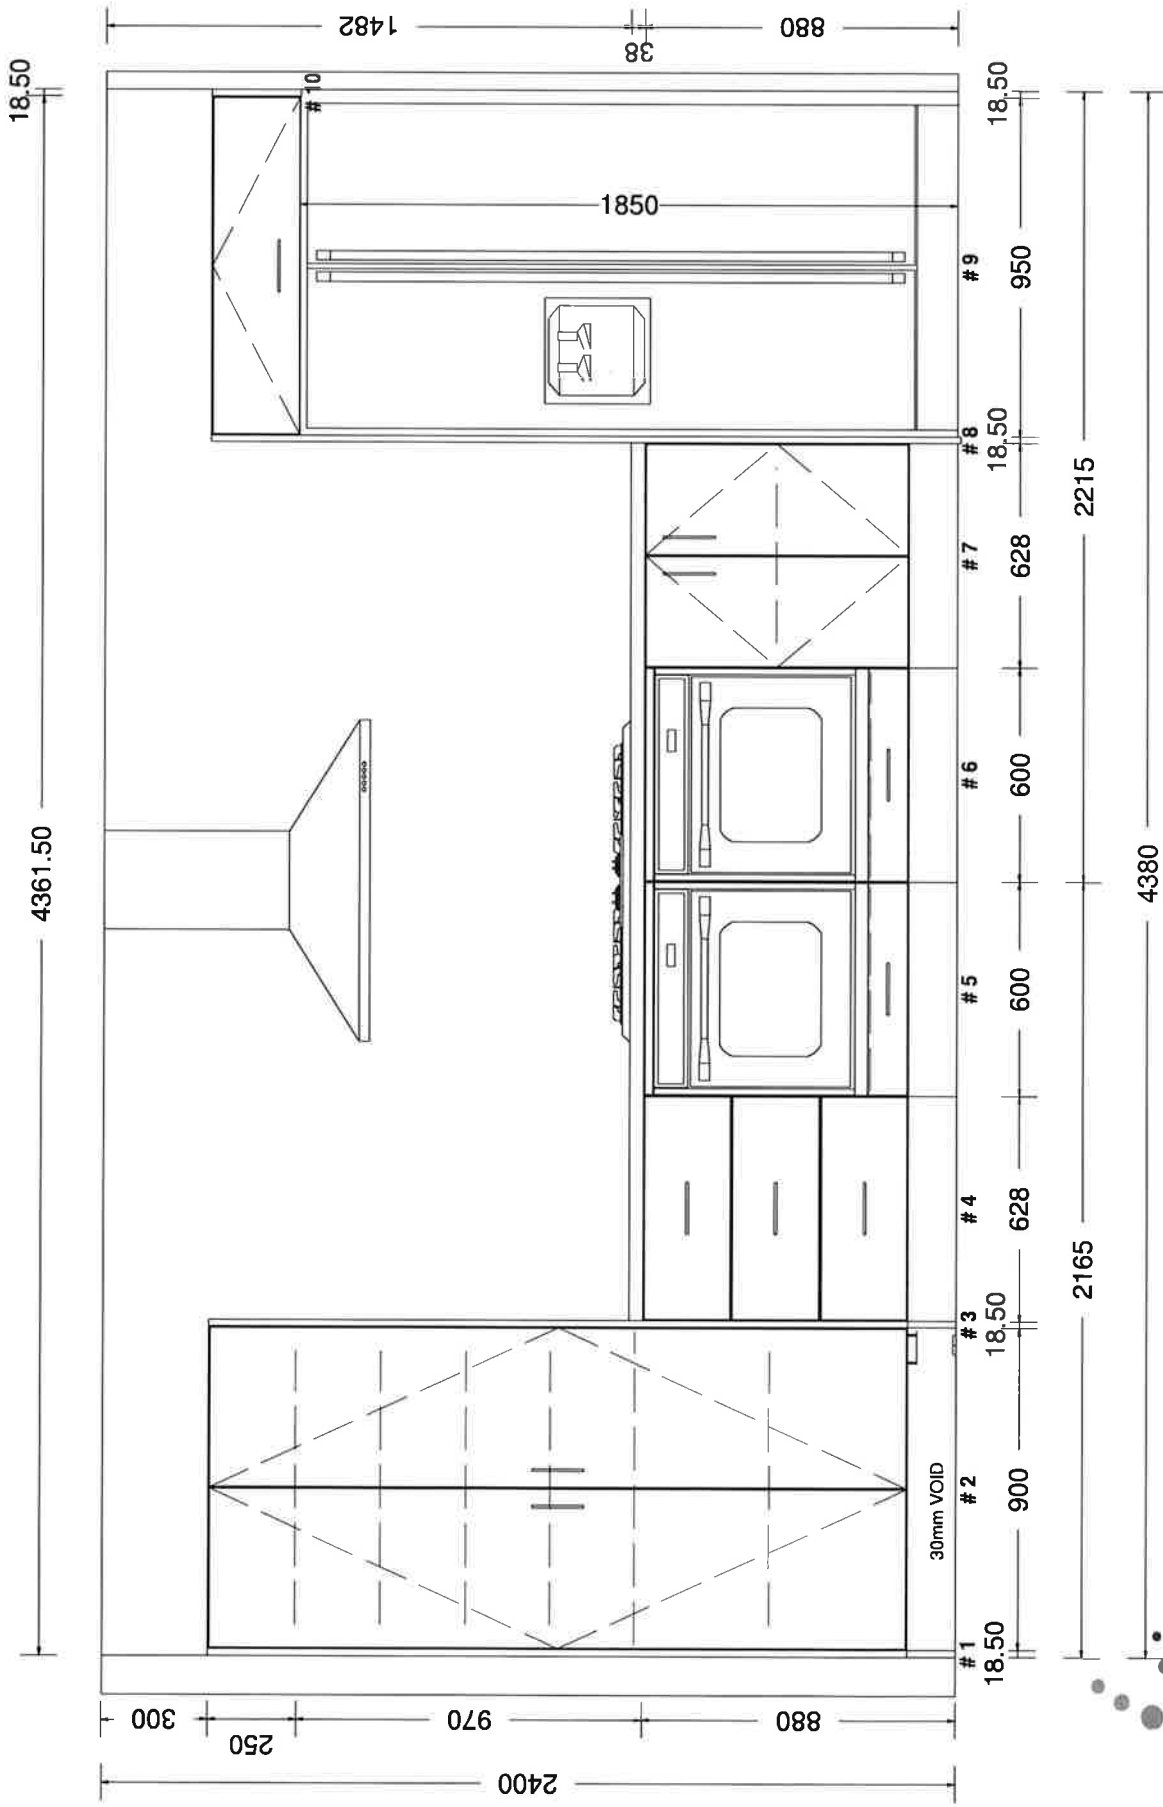

sales@kitchencontours.co.nz

379 wicksteed street, wangamui 4500 • p. 06 345 1840 • f. 06 345 1841

#2 LOT 841 ROCHDALE	
Printed on: 01/03/18	
Dr	by: TOM
V 8