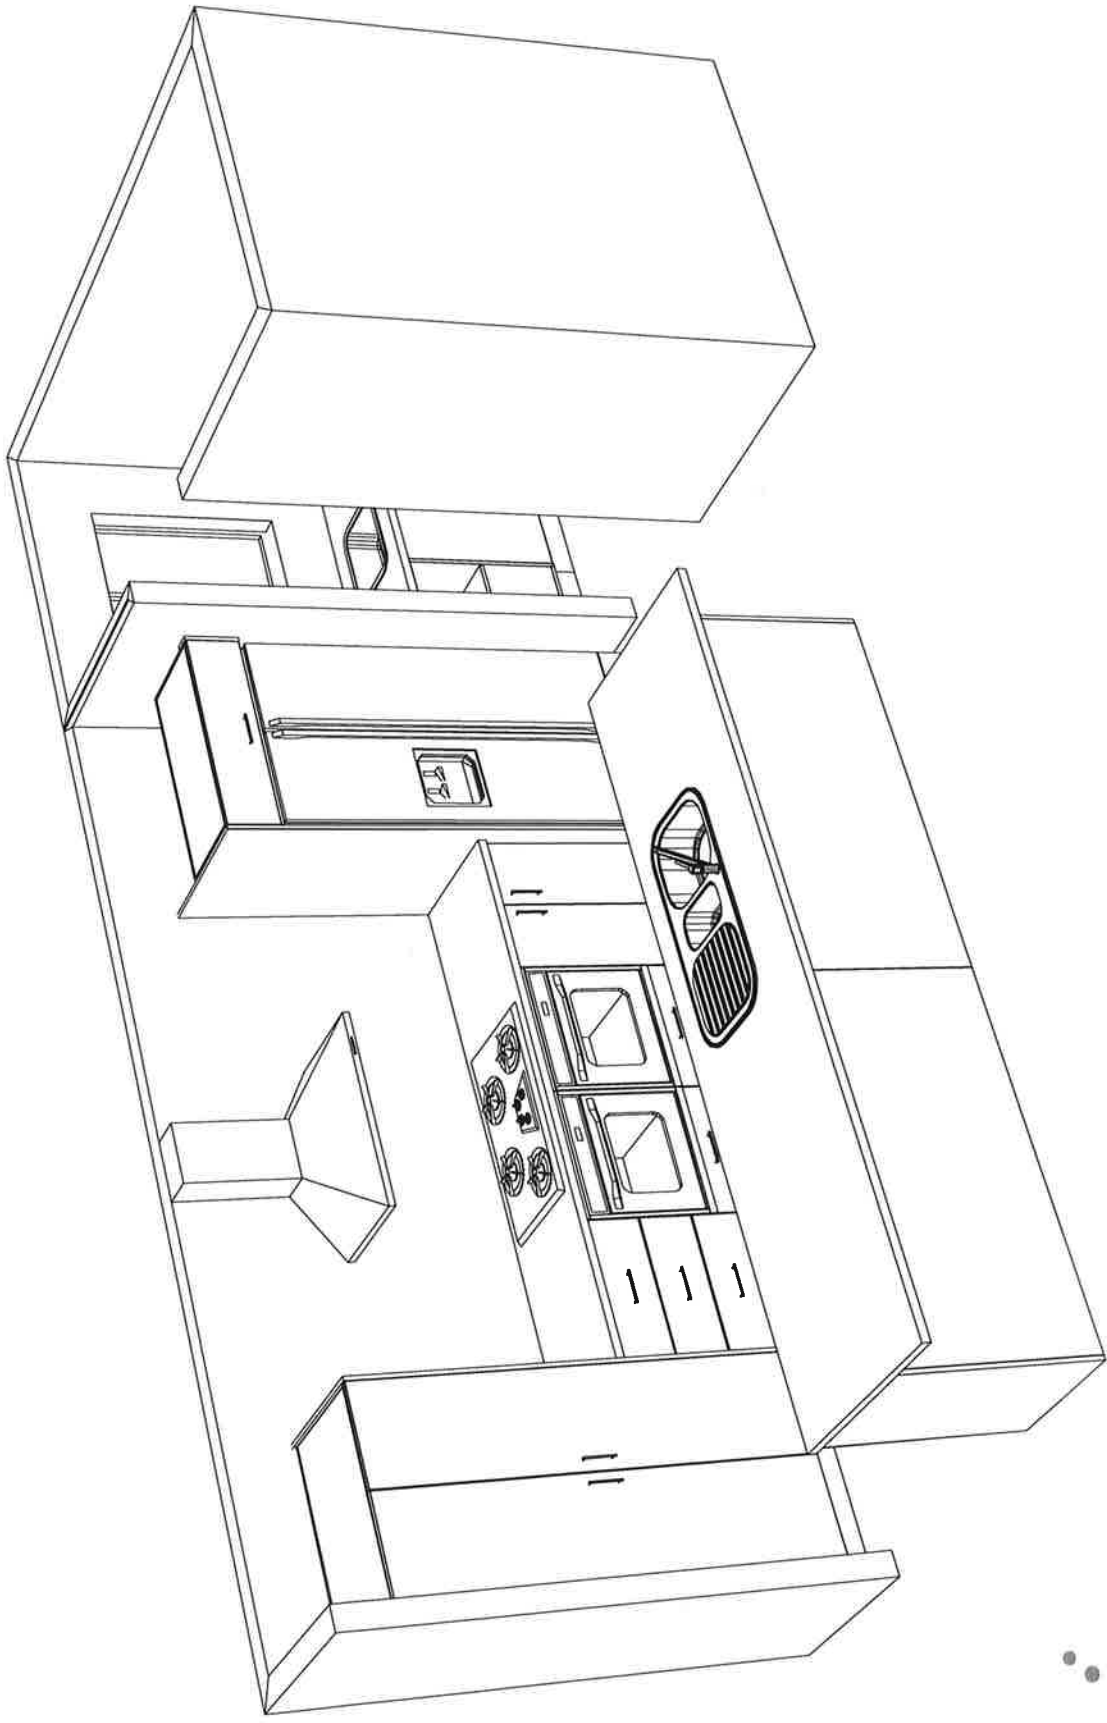

kitchen
contours

sales@kitchencontours.co.nz

379 wicksteed street, wangamui 4500 • p. 06 345 1840 • f. 06 345 1841

#2 LOT 841 ROCHDALE

Printed on: 01/03/18

Drawn by: TOM

V 8