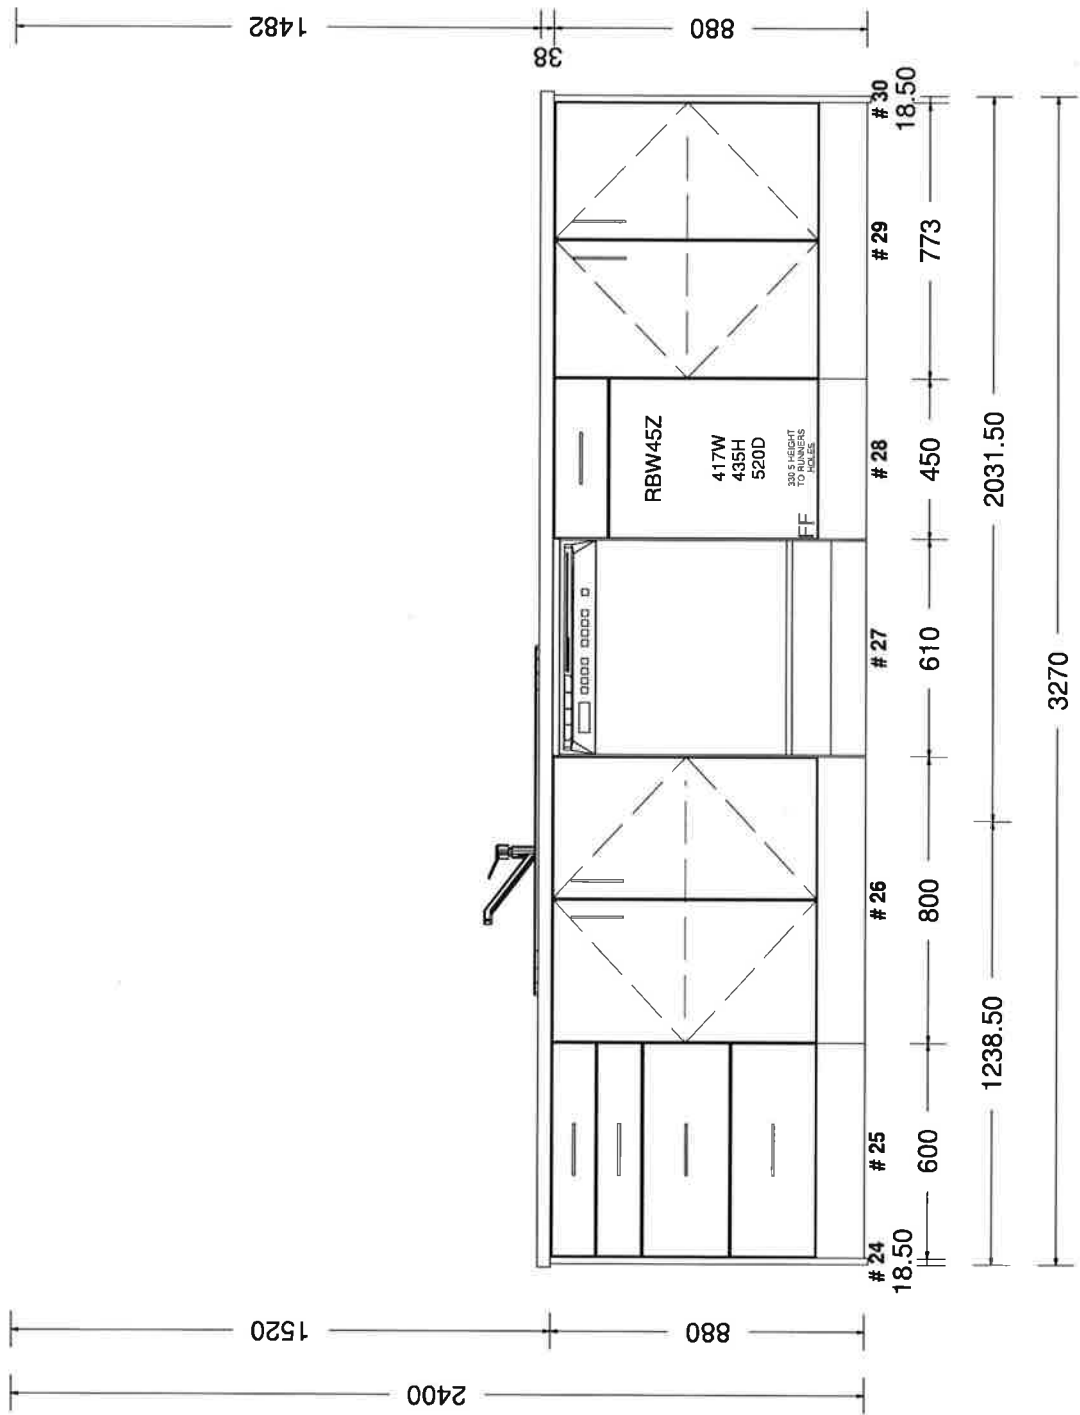

sales@kitchencontours.co.nz

379 wicksteed street, wangamui 4500 • p. 06 345 1840 • f. 06 345 1841

#2 LOT 841 ROCHDALE	
Printed on: 01/03/18	
Dr	by: TOM
V 8