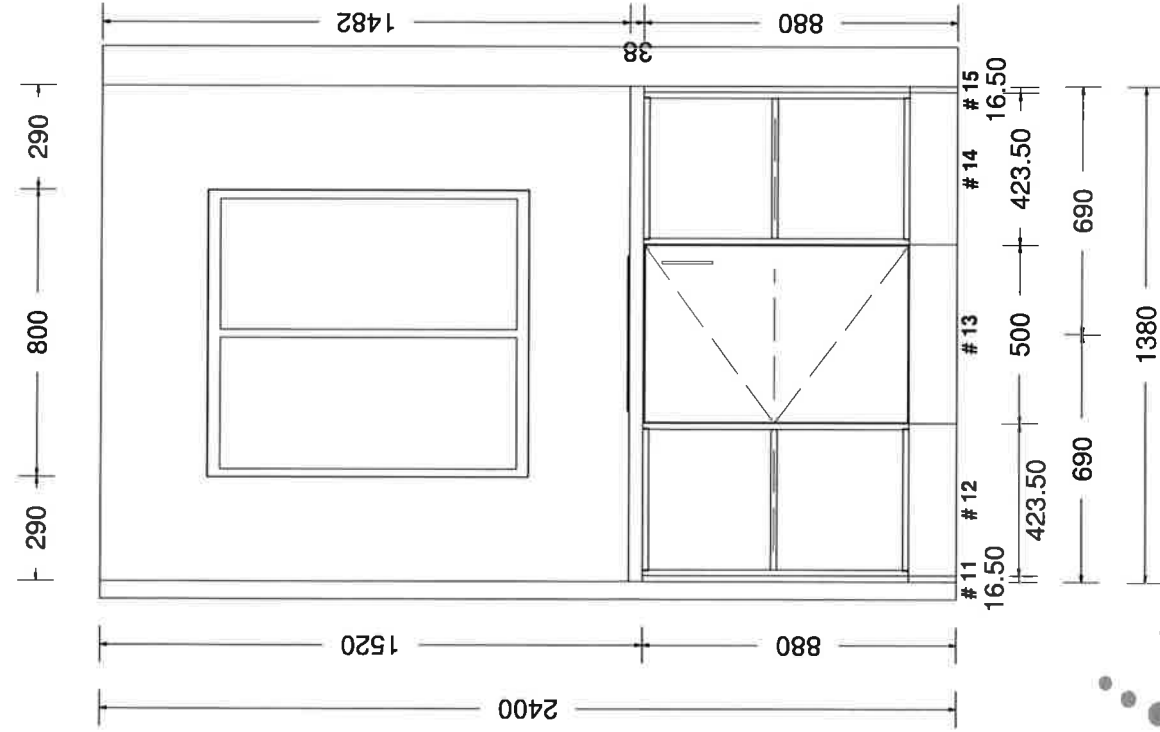

#2 LOT 841 ROCHDALE	
Printed on: 01/03/18	
Dr	by: TOM
V 8	

sales@kitchencontours.co.nz

379 wicksteed steel, wanganui 4500 • p. 06 345 1940 • f. 06 345 1841

#2 LOT 841 ROCHDALE

Printed on: 01/03/18

Drawn by: TOM