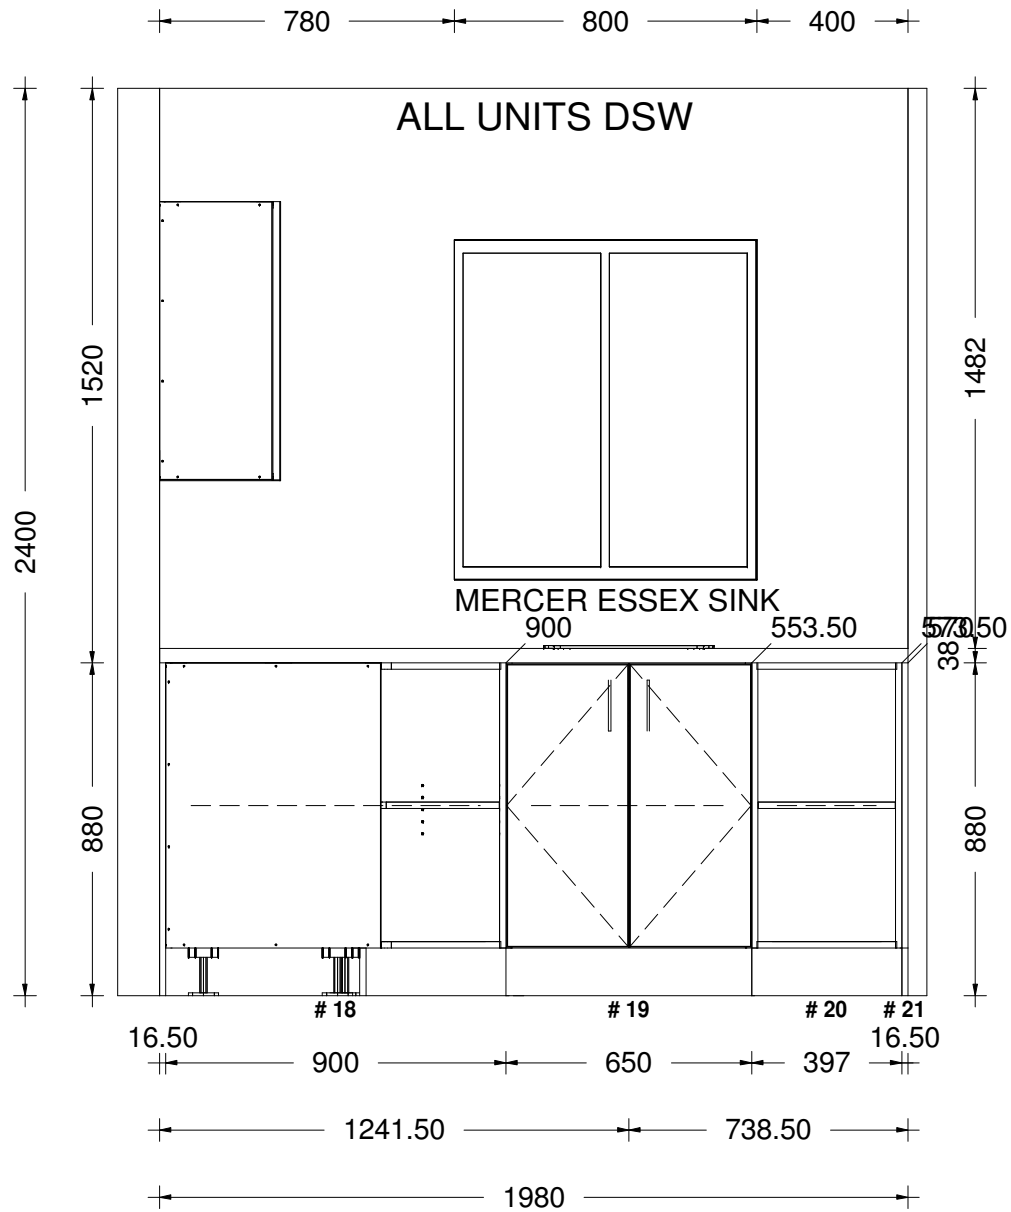

kitchen
contours

sales@kitchencontours.co.nz

379 wicksteed street, wanganui 4500 • p. 06 345 1840 • f. 06 345 1841

LOT 843 ROCHDALE #2

Printed on: 09/09/21

Drawn by: RAY

v 11