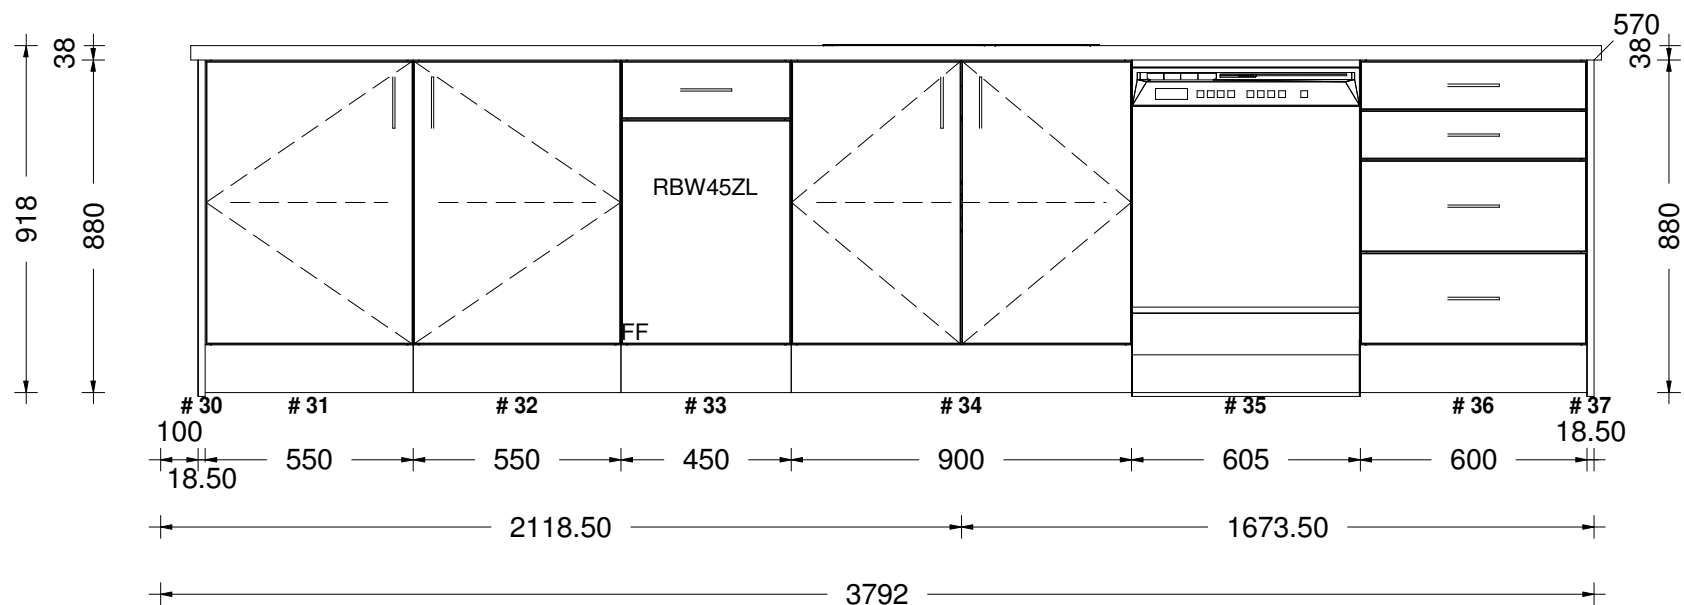

MERCER BRISTOL SINK

kitchen
contours

sales@kitchencontours.co.nz

379 wicksteed street, wanganui 4500 • p. 06 345 1840 • f. 06 345 1841

LOT 843 ROCHDALE #2

Printed on: 09/09/21

Drawn by: RAY

v 11