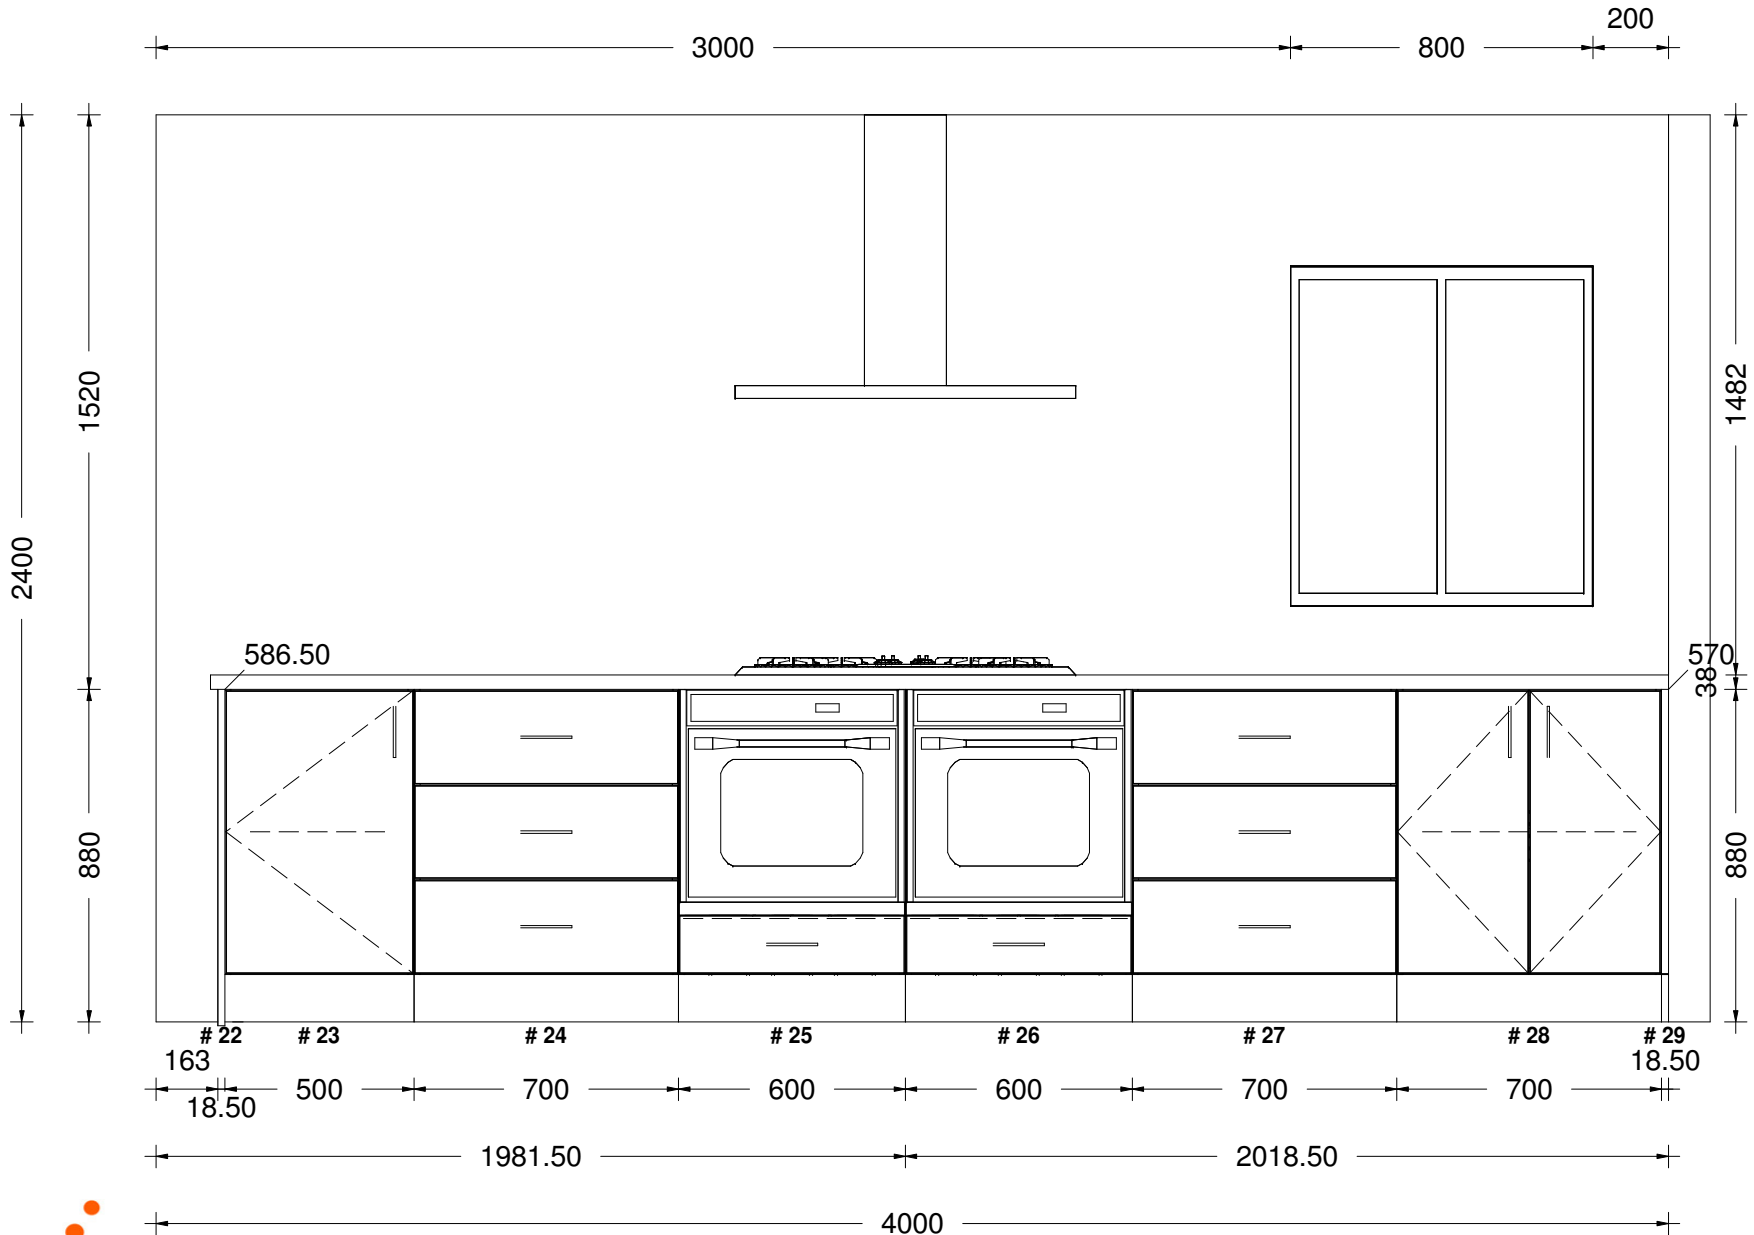

LOT 843 ROCHDALE #2

Printed on: 09/09/21

Drawn by: RAY

v 11

sales@kitchencontours.co.nz

379 wicksteed street, wanganui 4500 • p. 06 345 1840 • f. 06 345 1841

LOT 843 ROCHDALE #2

Printed on: 09/09/21