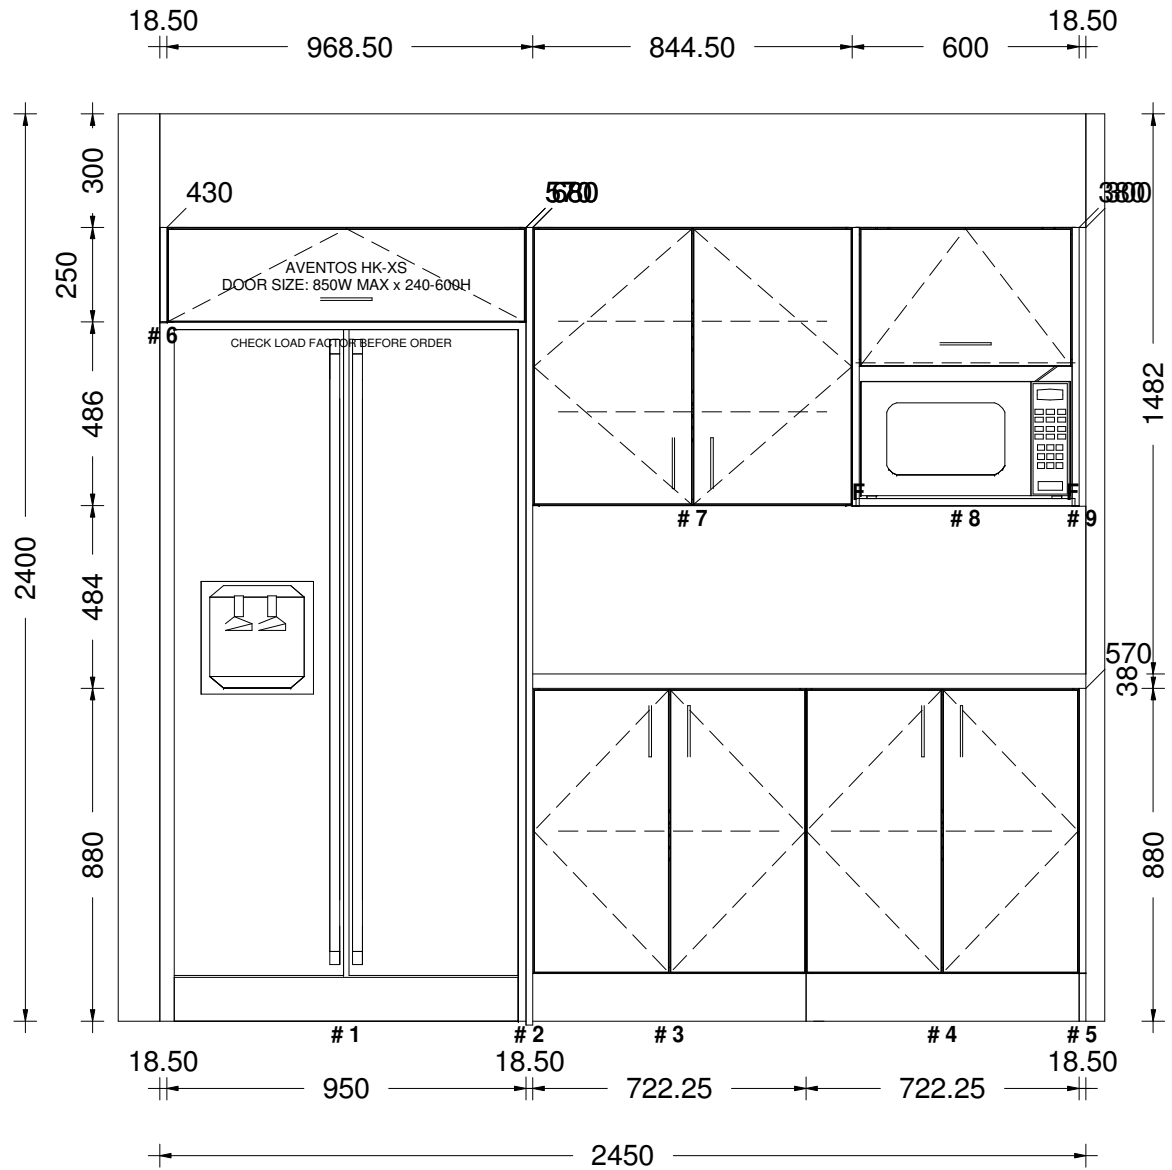

sales@kitchencontours.co.nz

379 wicksteed street, wanganui 4500 • p. 06 345 1840 • f. 06 345 1841

LOT 843 ROCHDALE #2

Printed on: 09/09/21

Drawn by: RAY

v 11