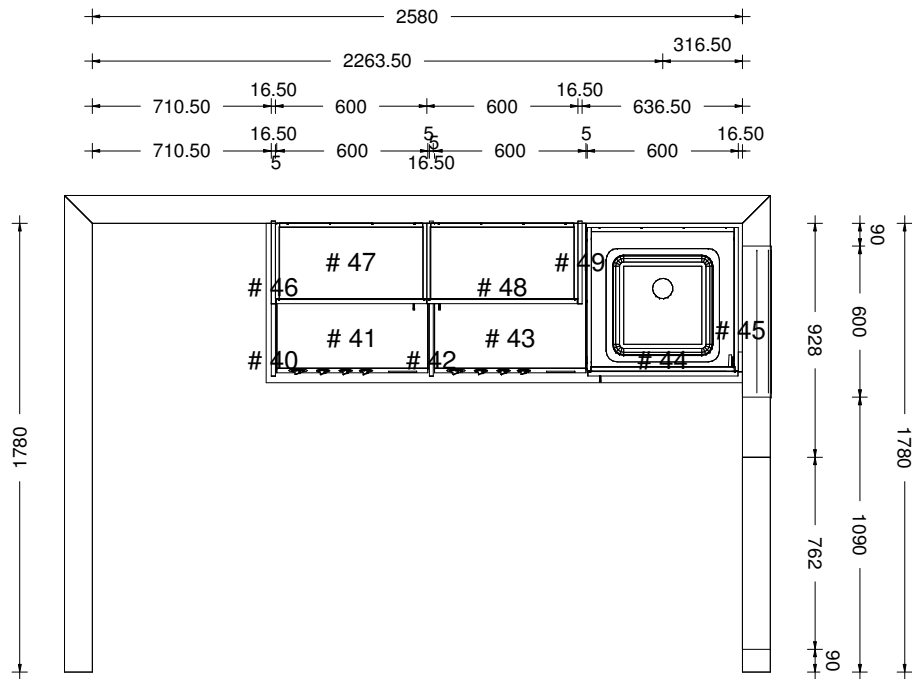

sales@kitchencontours.co.nz

379 wicksteed street, wanganui 4500 • p. 06 345 1840 • f. 06 345 1841

LAUNDRY

LOT 843 ROCHDALE #2

Printed on: 09/09/21

Drawn by: RAY

v 11