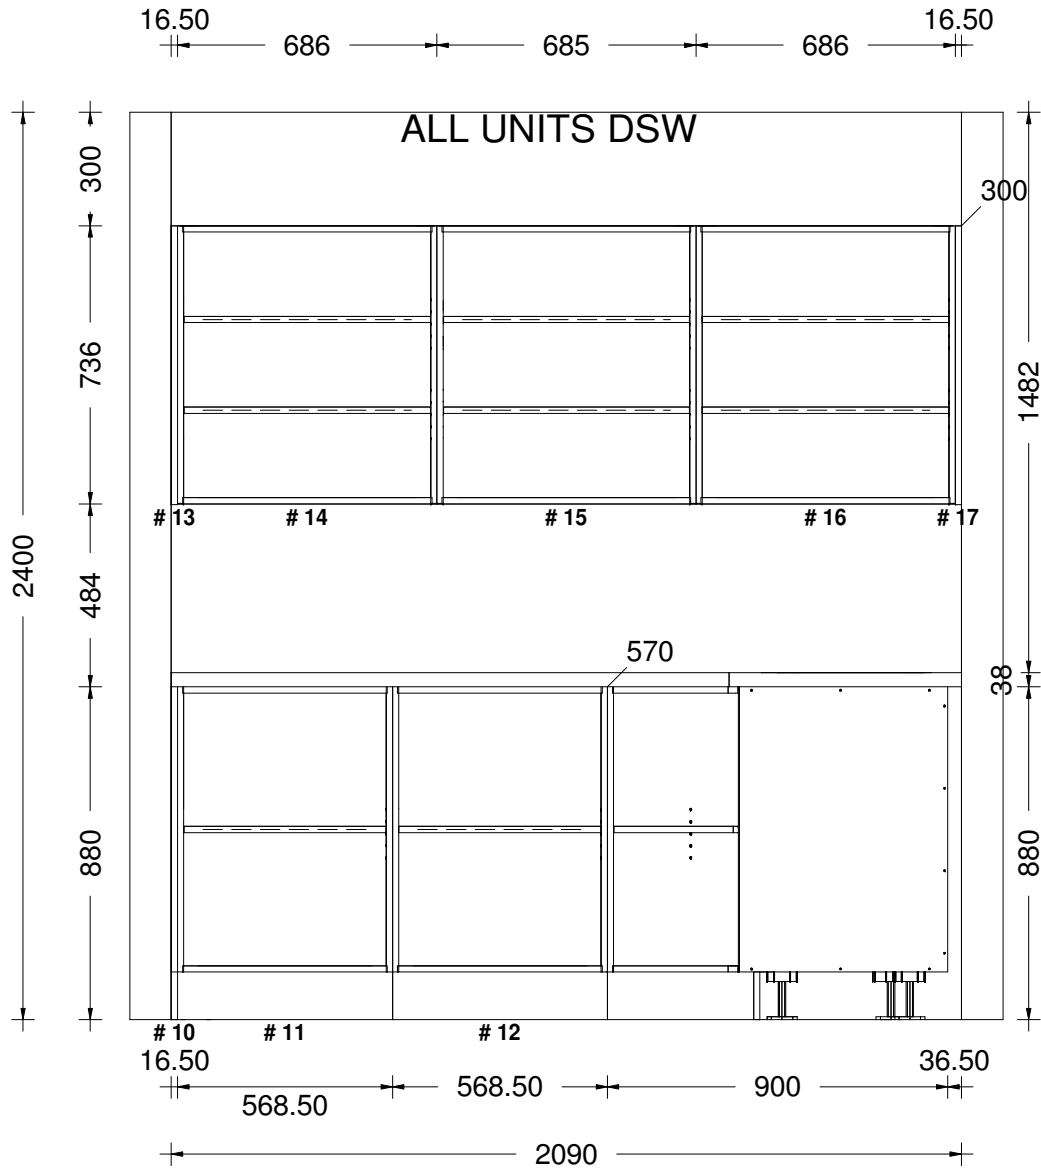

kitchen
contours

sales@kitchencontours.co.nz

379 wicksteed street, wanganui 4500 • p. 06 345 1840 • f. 06 345 1841

LOT 843 ROCHDALE #2

Printed on: 09/09/21

Drawn by: RAY

v 11